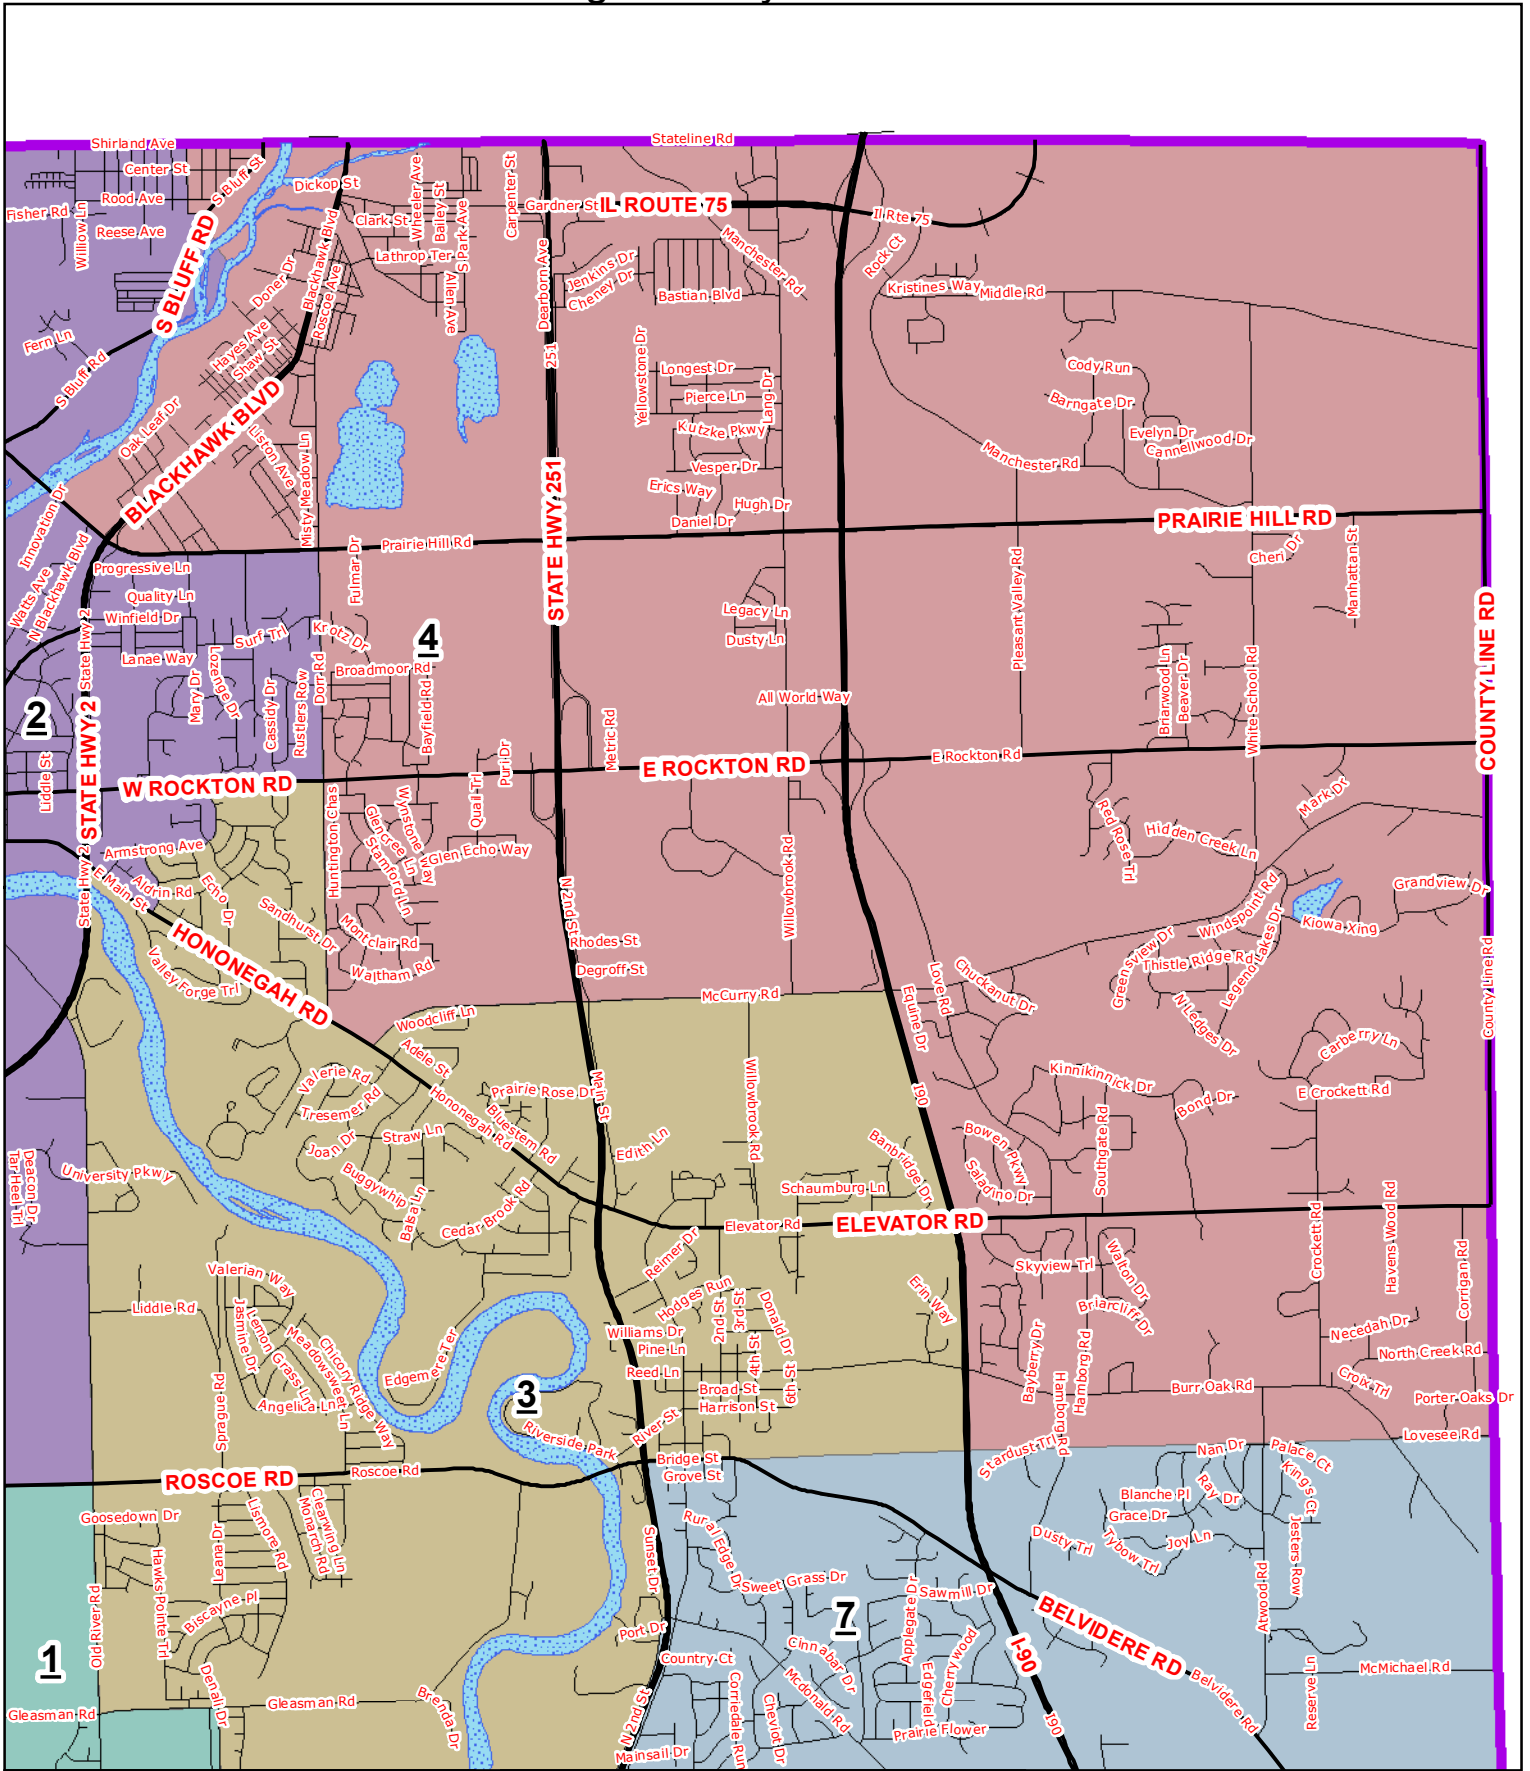

Winnebago County Board District #4

Legend	
	Water Bodies
	County Boundary
County Board District	
	1
	2
	3
	4
	5
	6
	7
	8
	9
	10
	11
	12
	13
	14
	15
	16
	17
	18
	19
	20

The Winnebago County computerized aerial base property maps were assembled using County, State, and other data. The approximate population per district is 14,764 which is based off of the 2010 U.S. Census Block Population.

Map created February 6, 2018