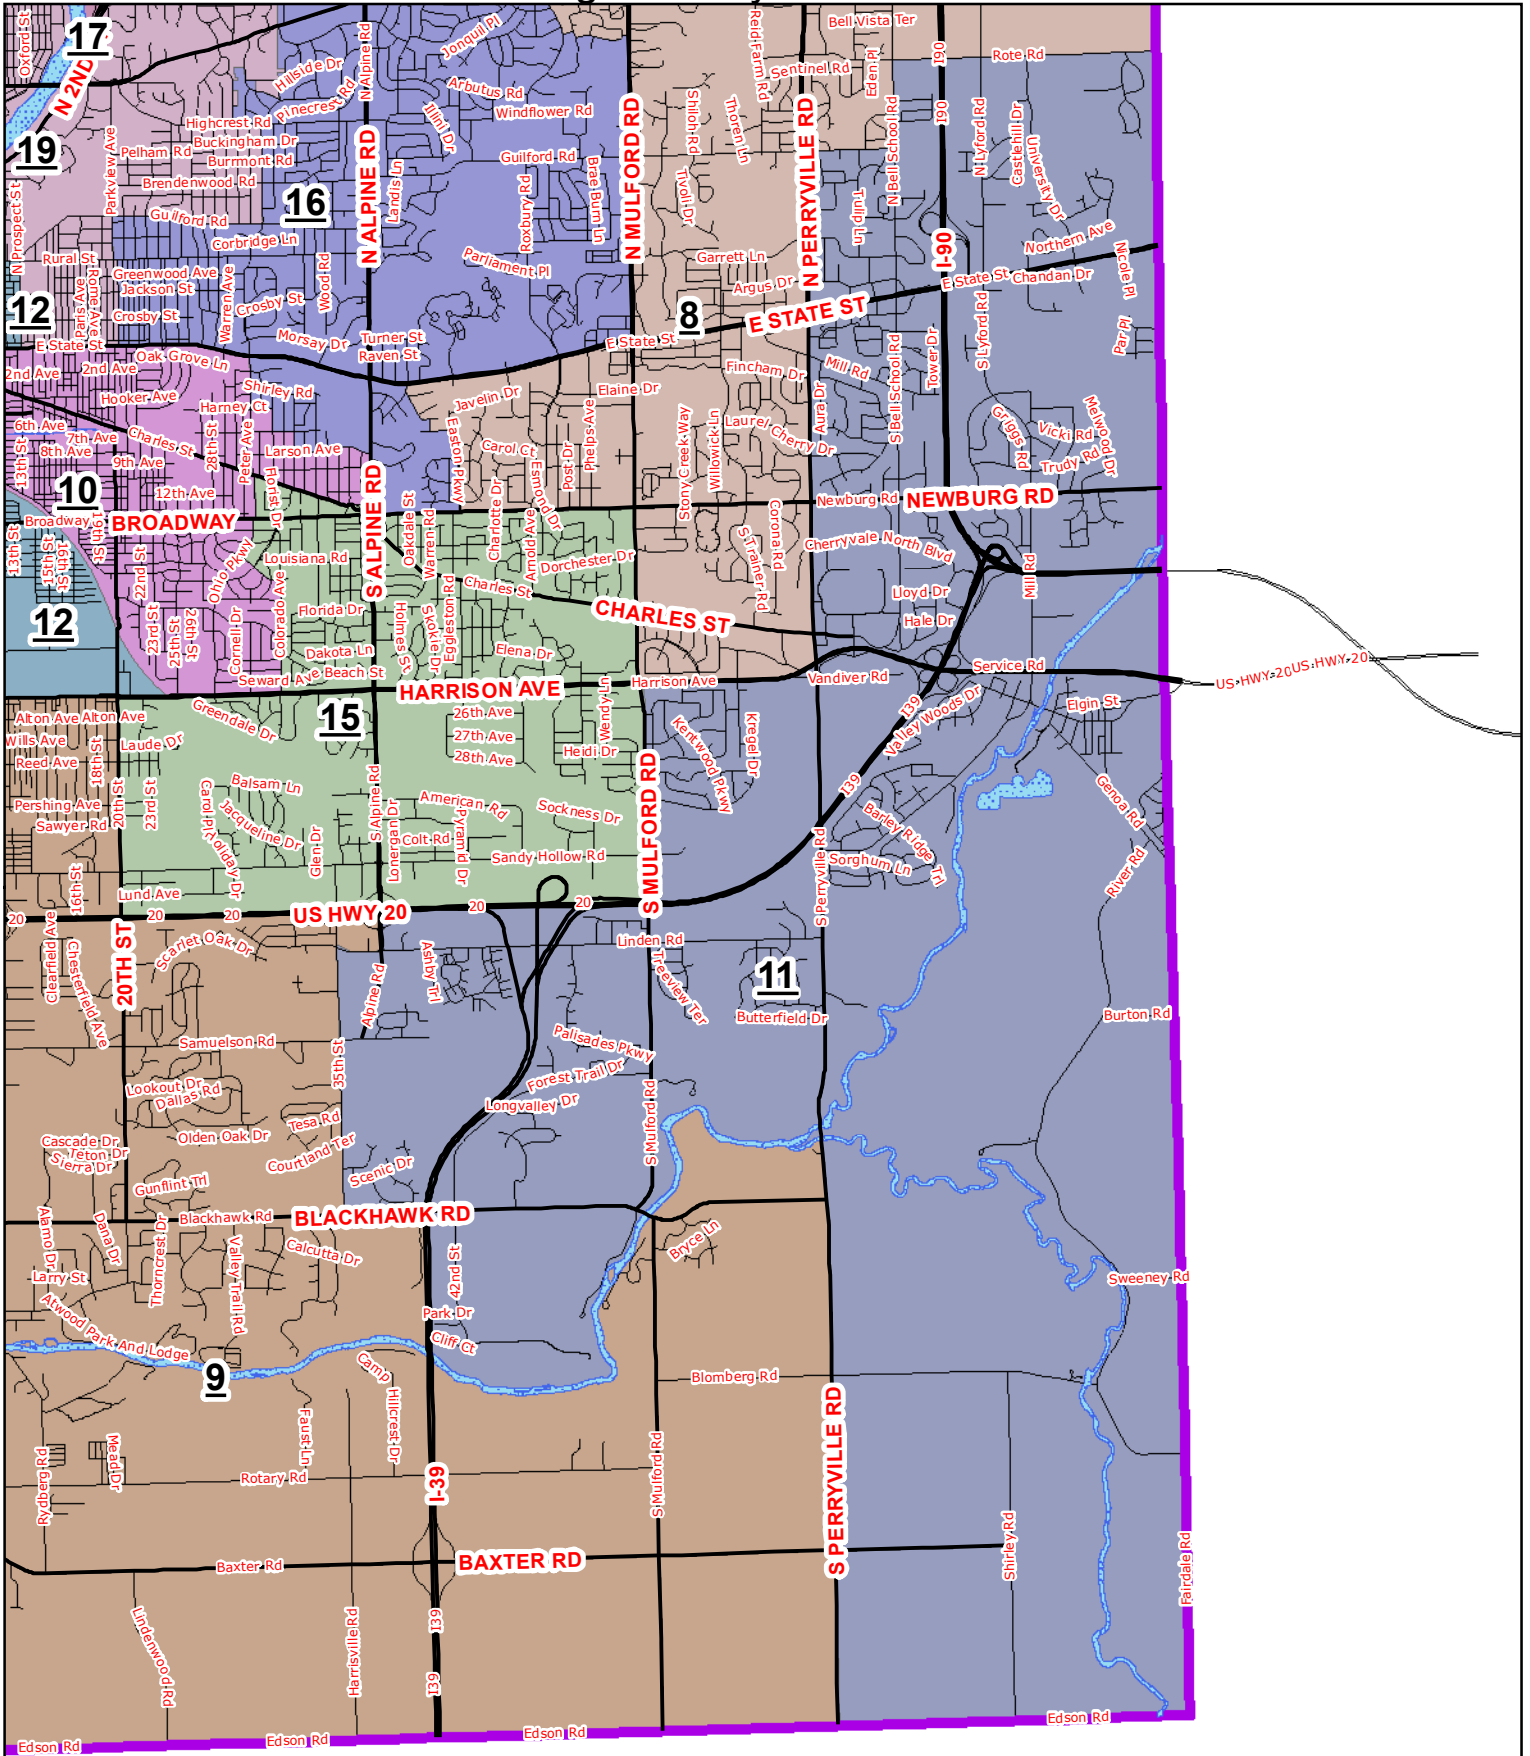

Winnebago County Board District #11

Legend	
	Water Bodies
	County Boundary
County Board District	
	1
	2
	3
	4
	5
	6
	7
	8
	9
	10
	11
	12
	13
	14
	15
	16
	17
	18
	19
	20

The Winnebago County computerized aerial base property maps were assembled using County, State, and other data. The approximate population per district is 14,764 which is based off of the 2010 U.S. Census Block Population.

Map created February 6, 2018