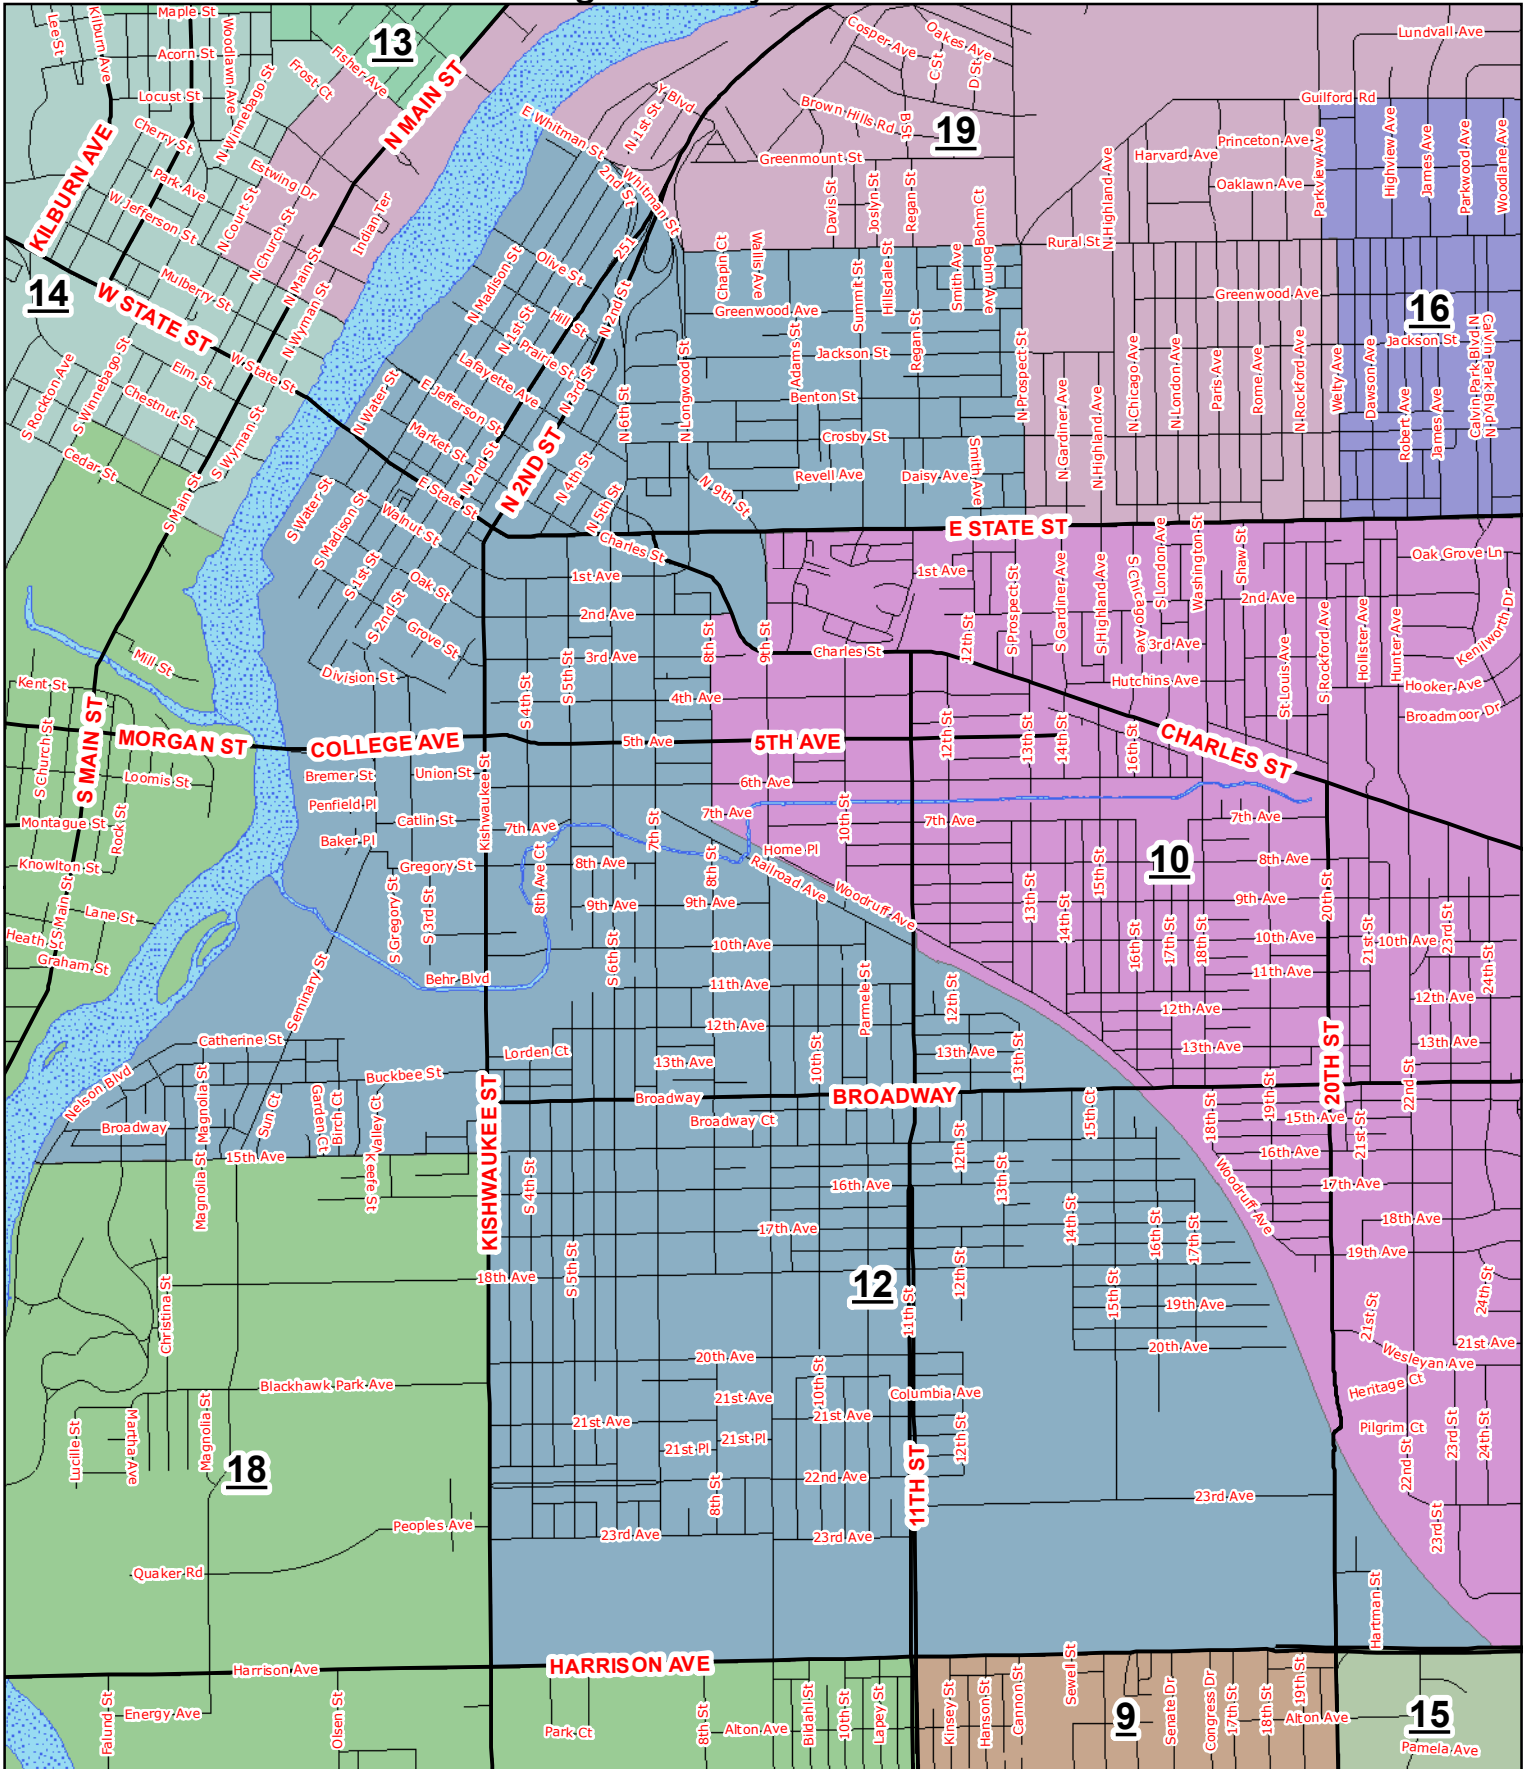

# Winnebago County Board District #12

**Legend**

- Water Bodies
- County Boundary
- County Board District

3	8	13	18
4	9	14	19
5	10	15	20
6	11	16	
7	12	17	

The Winnebago County computerized aerial base property maps were assembled using County, State, and other data. The approximate population per district is 14,764 which is based off of the 2010 U.S. Census Block Population.

Map created February 6, 2018

0 0.125 0.25 0.5 Miles