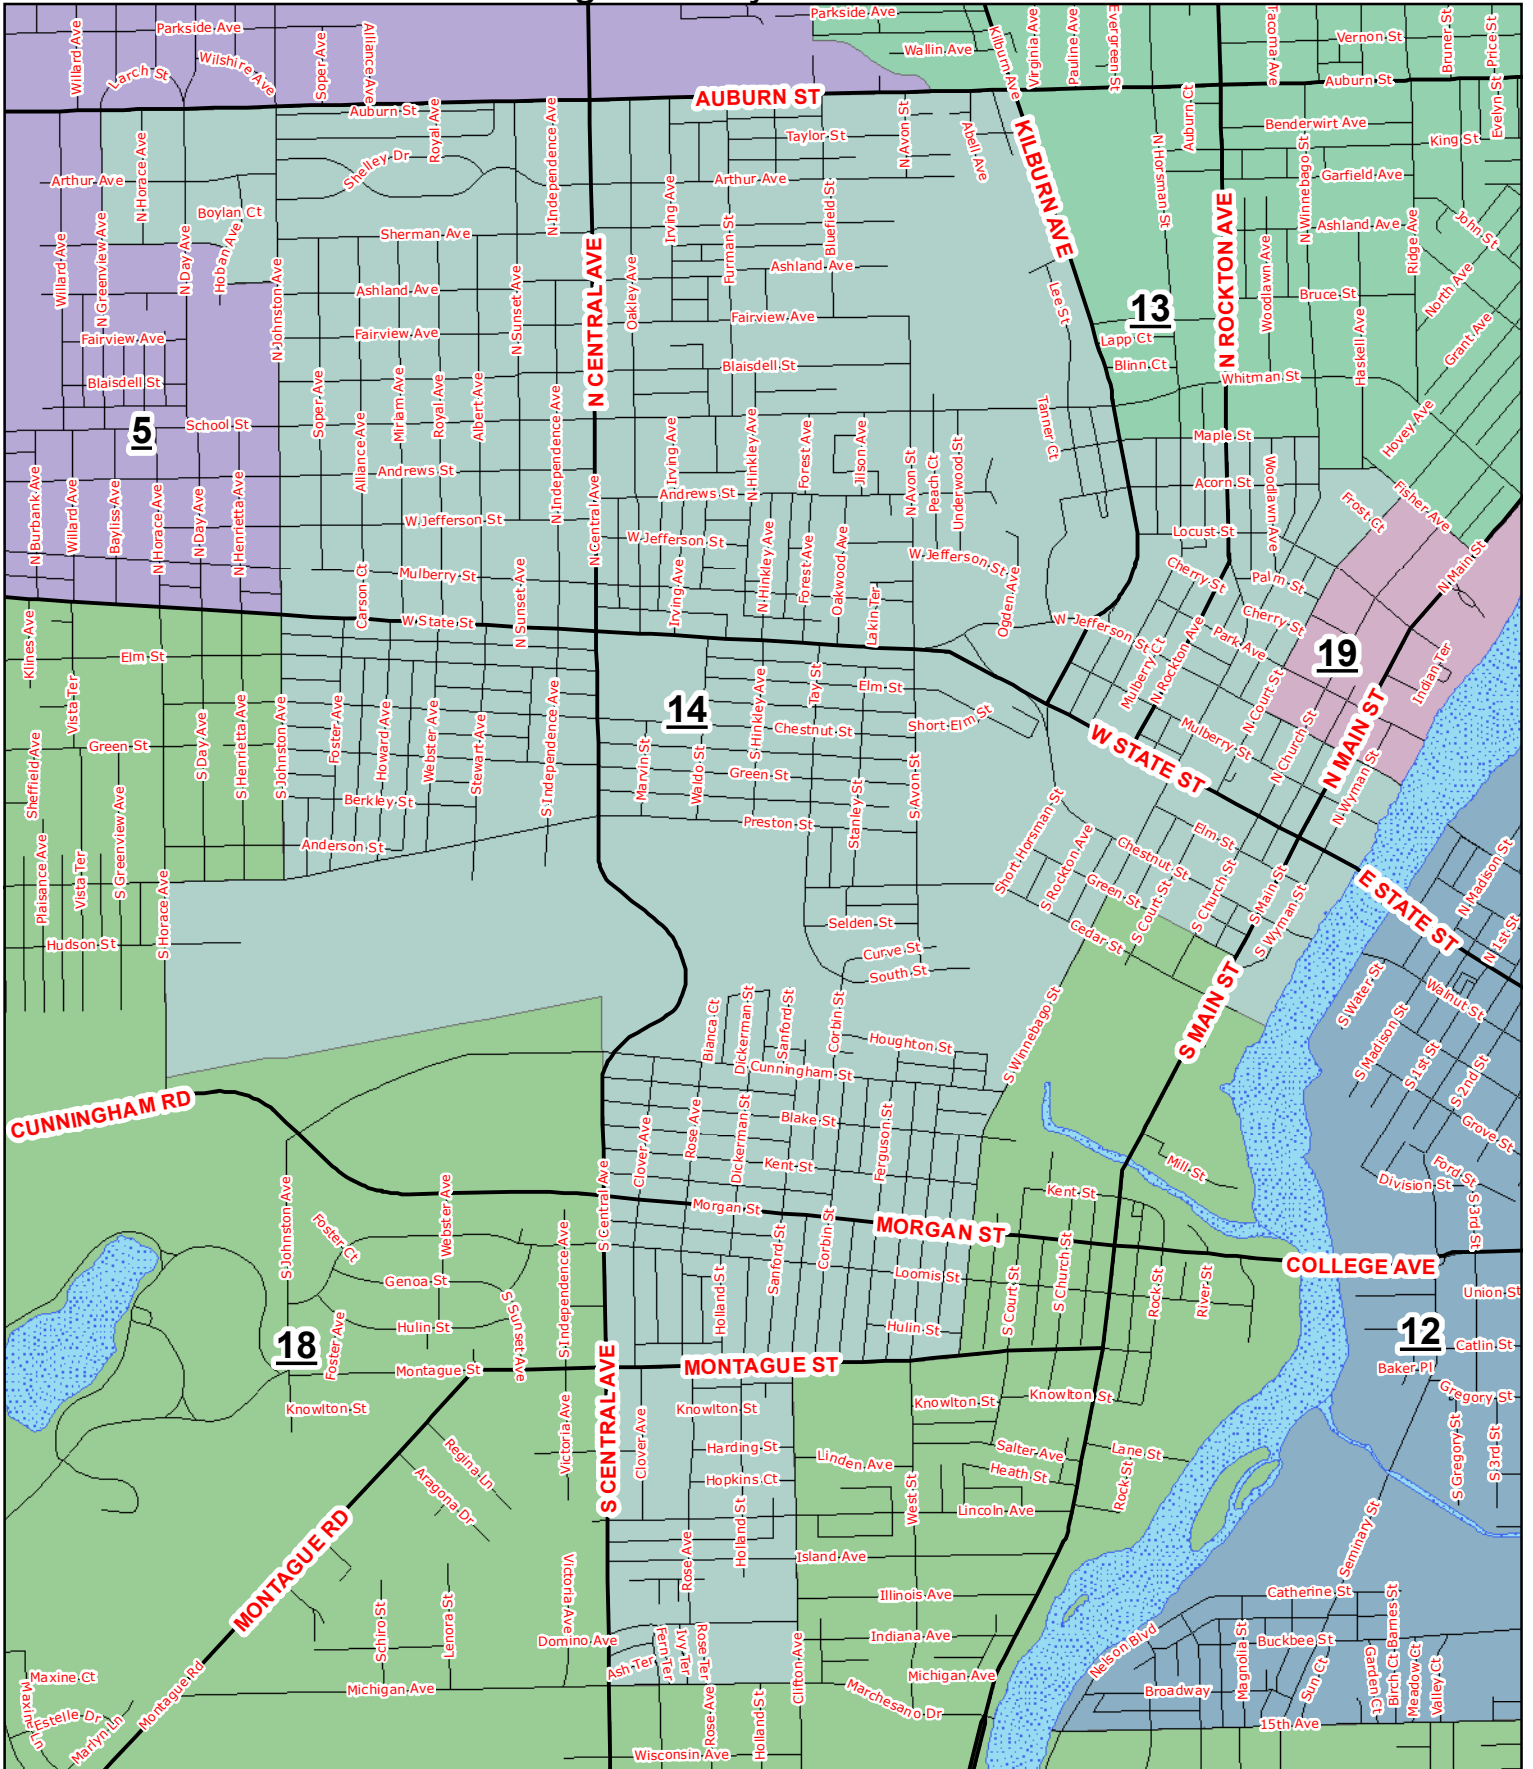

Winnebago County Board District #14

Legend

	3	8	13	18
	4	9	14	19
County Board District	5	10	15	20
	6	11	16	
	7	12	17	

The Winnebago County computerized aerial base property maps were assembled using County, State, and other data. The approximate population per district is 14,764 which is based off of the 2010 U.S. Census Block Population.

Map created February 6, 2018