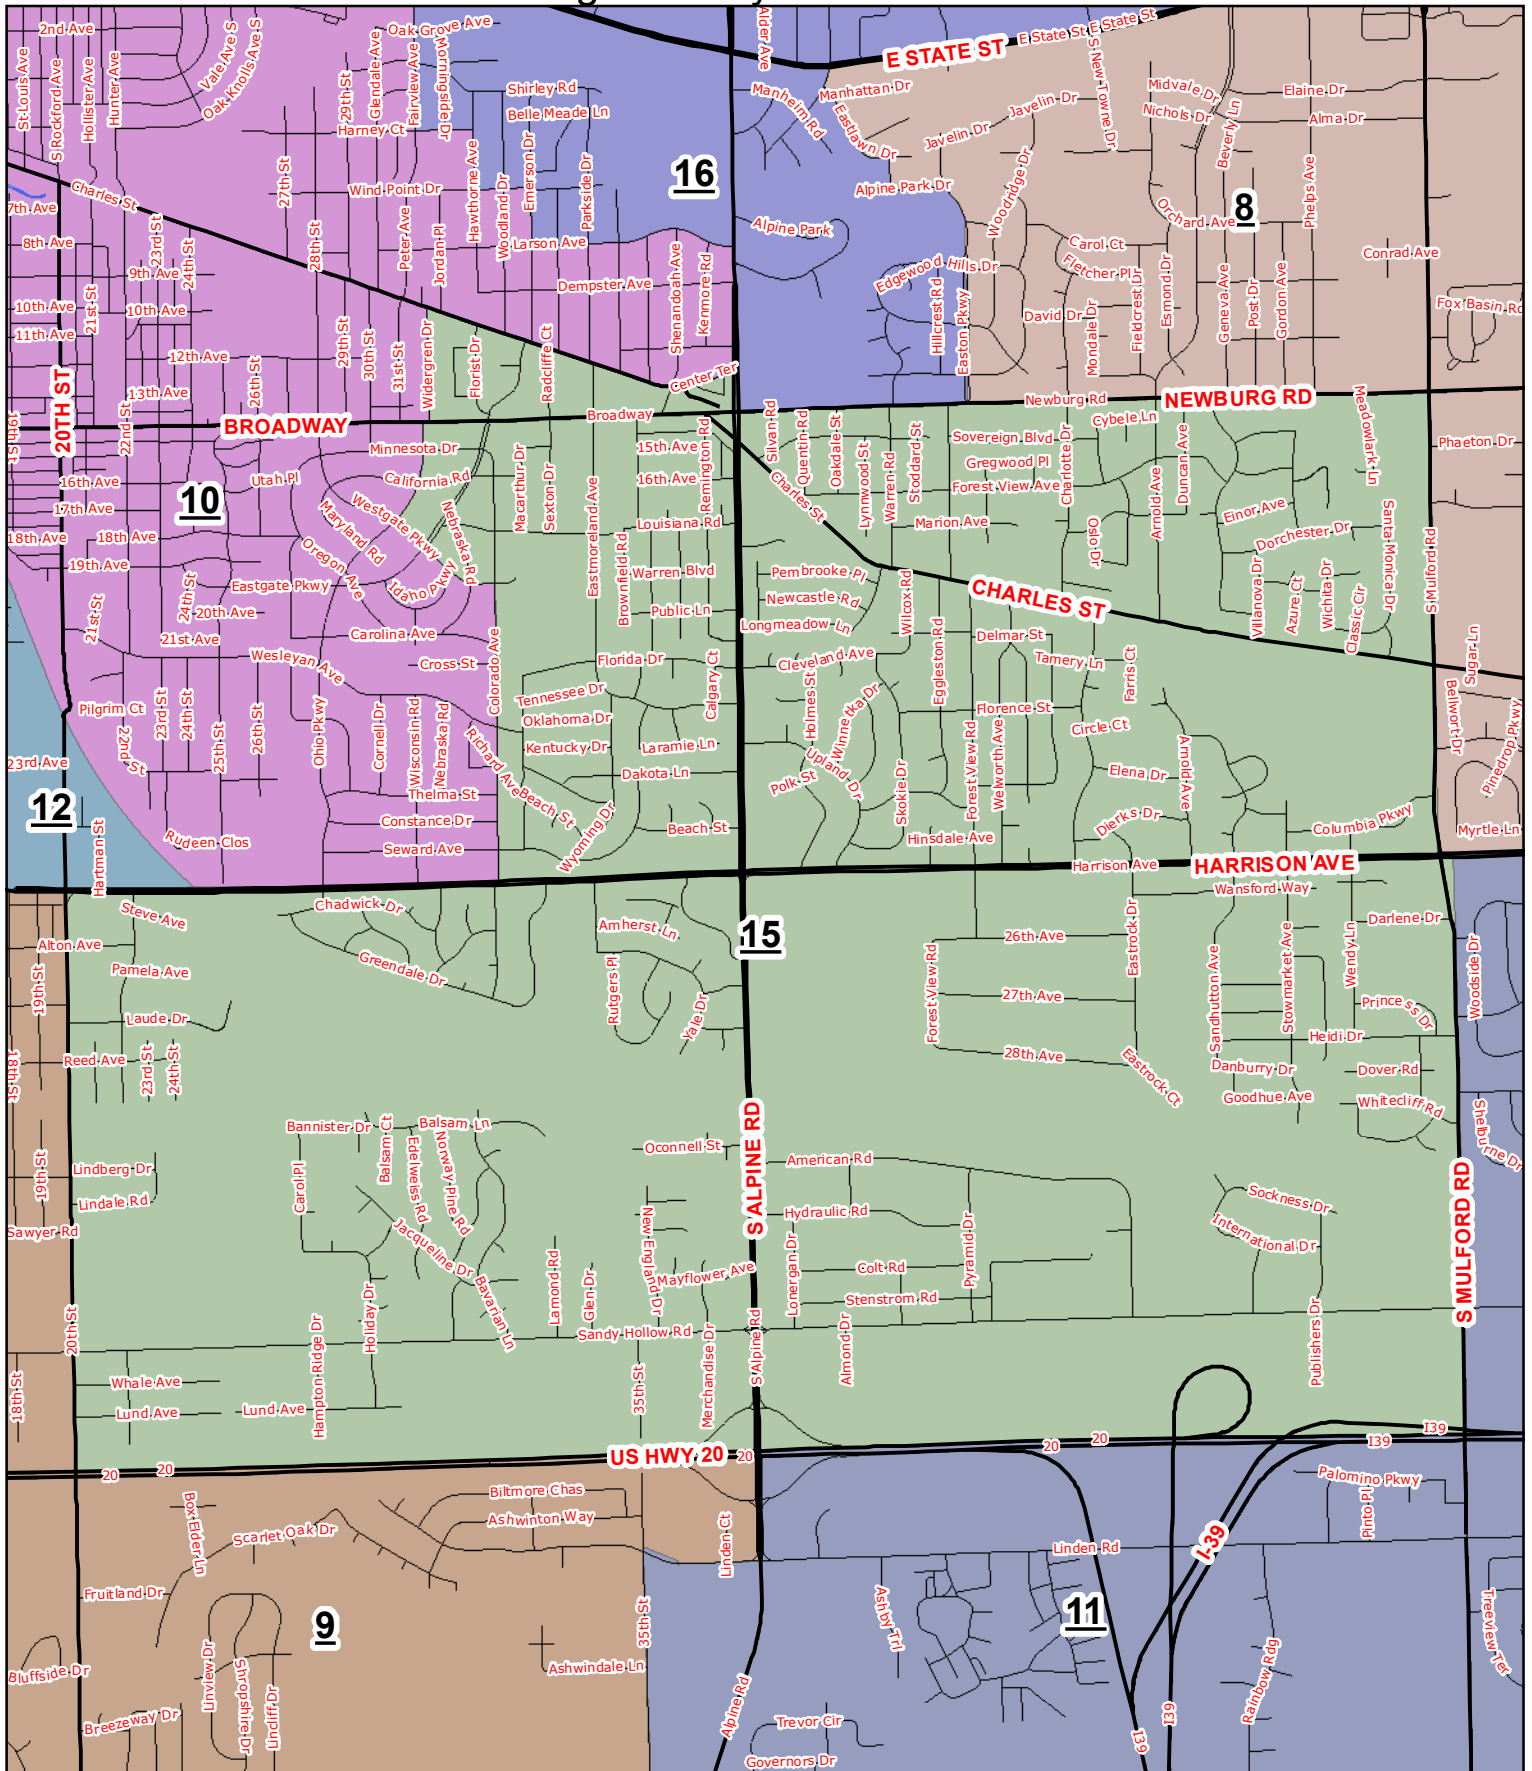

Winnebago County Board District #15

Legend	
	Water Bodies
	County Boundary
County Board District	
	1
	2
	3
	4
	5
	6
	7
	8
	9
	10
	11
	12
	13
	14
	15
	16
	17
	18
	19
	20

The Winnebago County computerized aerial base property maps were assembled using County, State, and other data. The approximate population per district is 14,764 which is based off of the 2010 U.S. Census Block Population.

Map created February 6, 2018