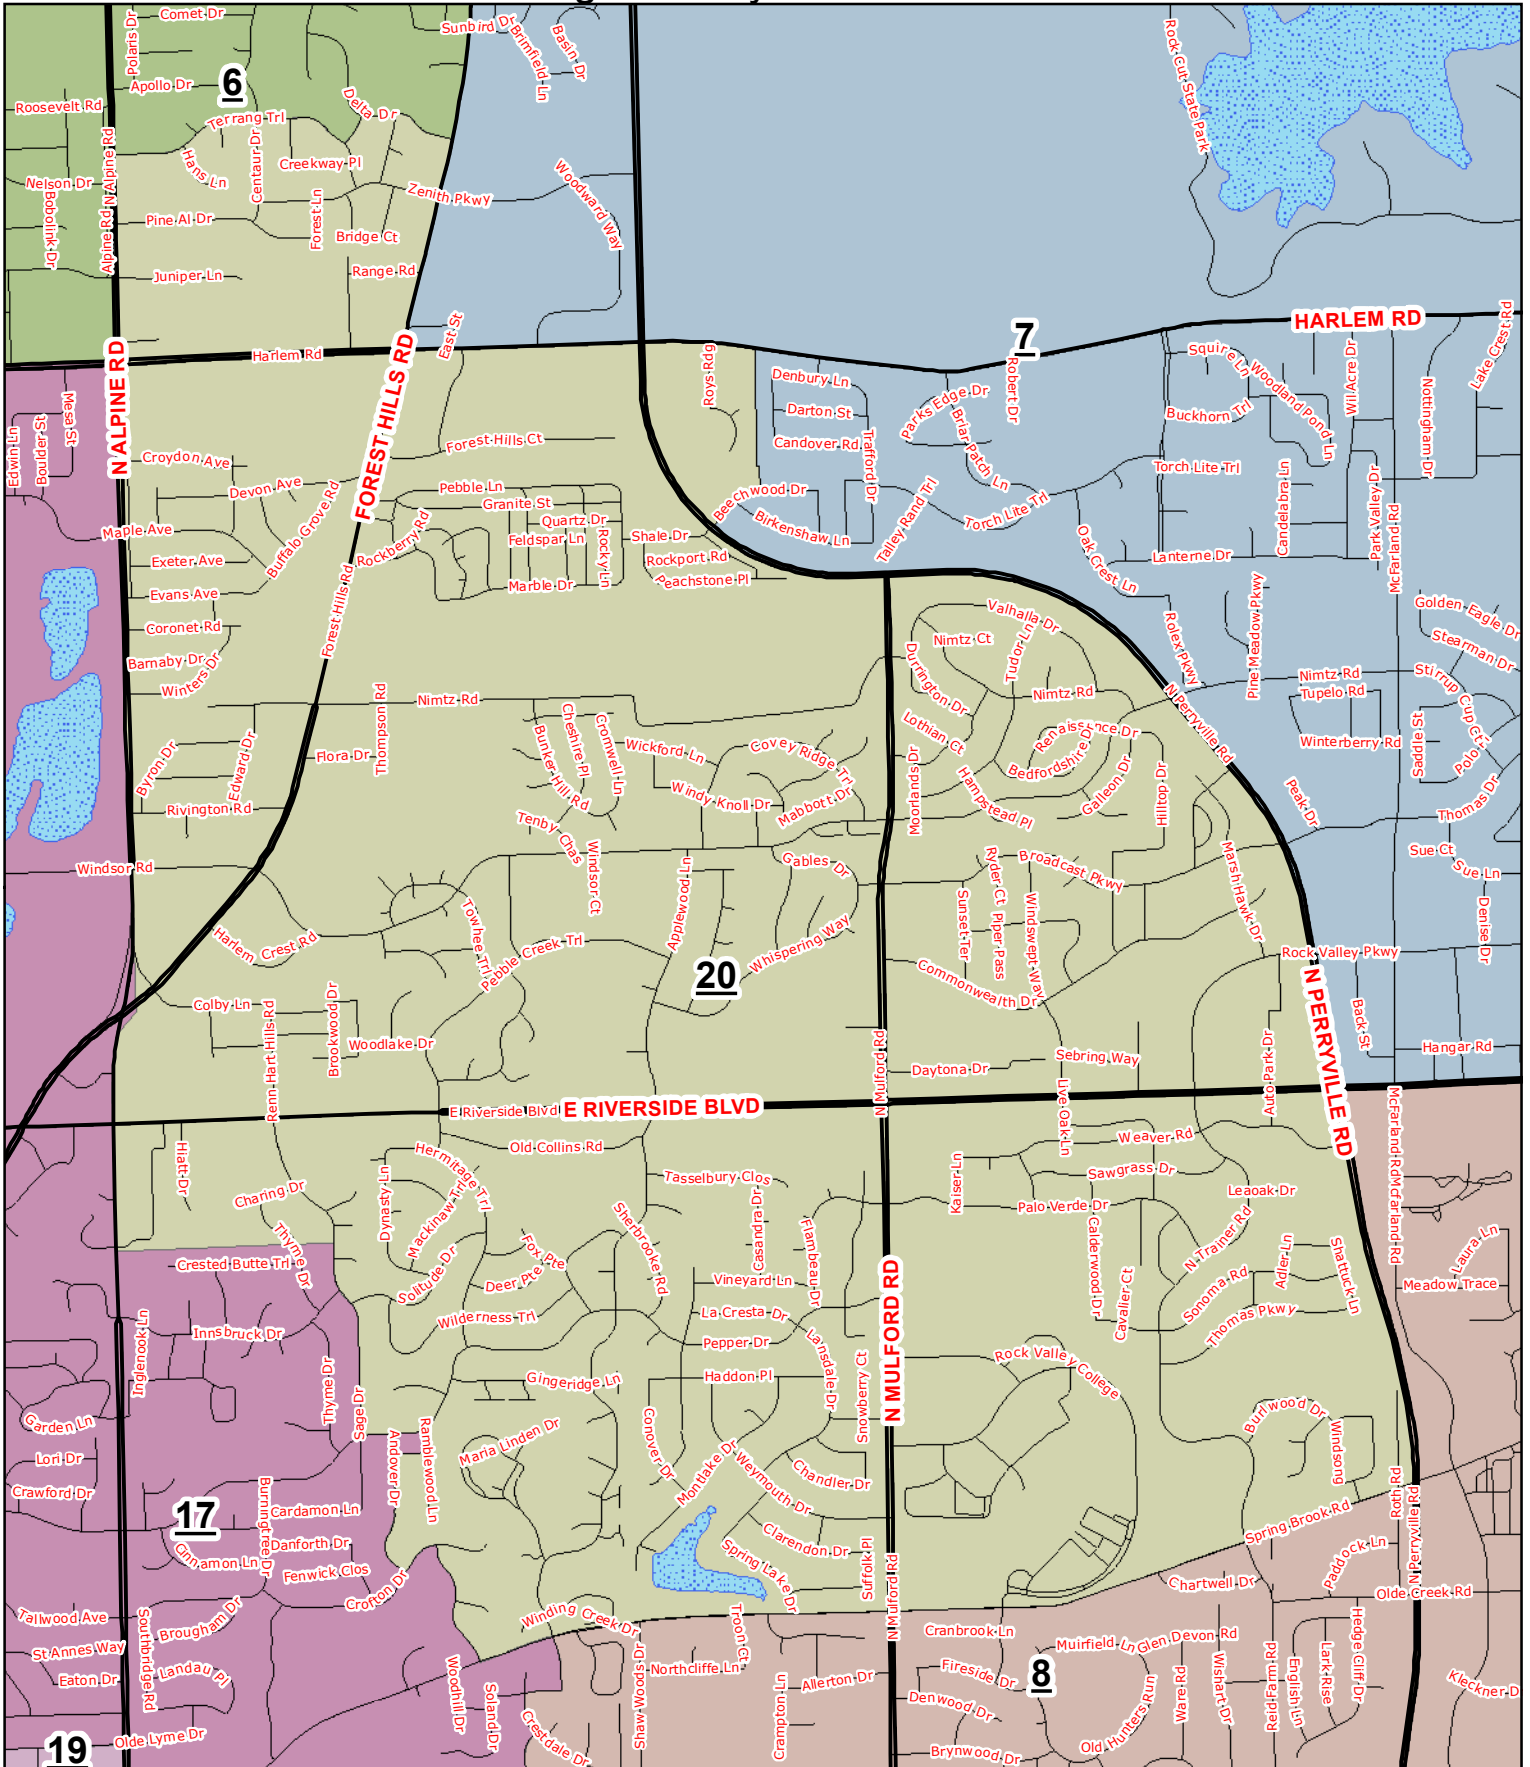

Winnebago County Board District #20

Legend

	3	8	13	18
	4	9	14	19
County Board District	5	10	15	20
	6	11	16	
	7	12	17	

The Winnebago County computerized aerial base property maps were assembled using County, State, and other data. The approximate population per district is 14,764 which is based off of the 2010 U.S. Census Block Population.

Map created February 6, 2018