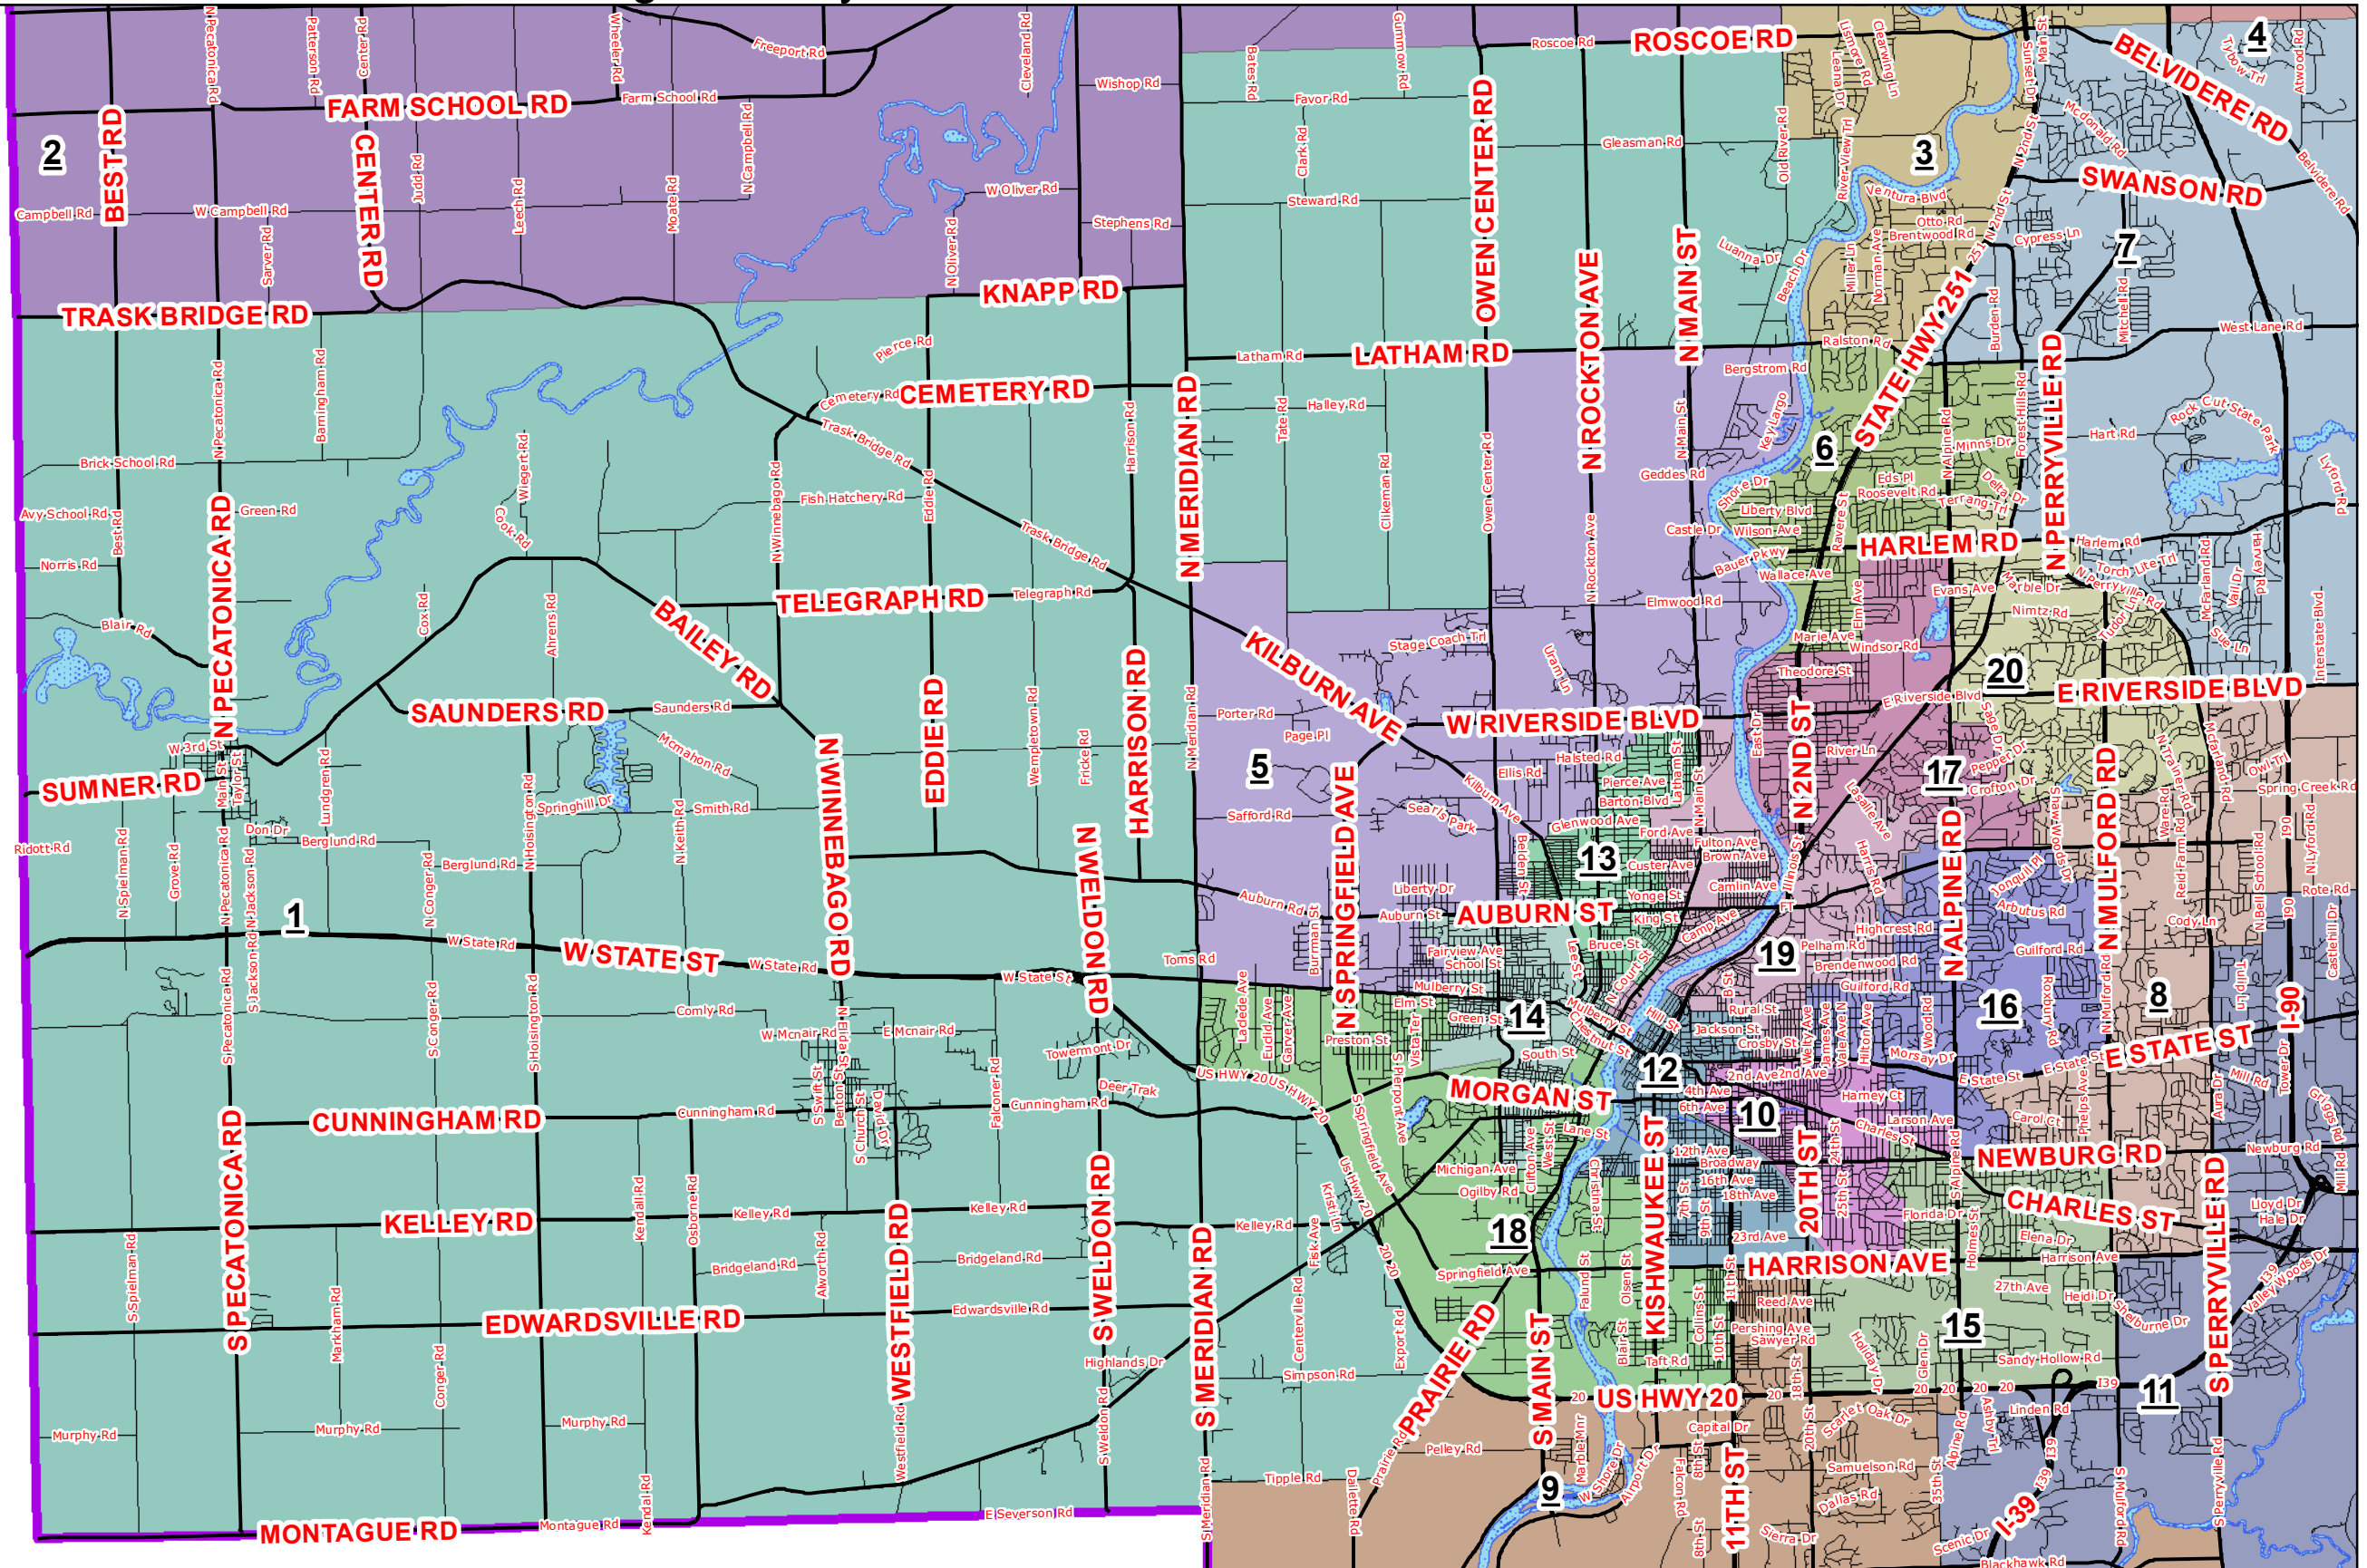

Winnebago County Board District #1

Legend

	3	8	13	18
	4	9	14	19
County Board District	5	10	15	20
1	6	11	16	
2	7	12	17	

The Winnebago County computerized aerial base property maps were assembled using County, State and other data. Districts are based off of the 2010 U.S. Census Block Population. Total population was divided by 20 districts, this comes to an approximate population per district of 14,764.

Map created December 8, 2015