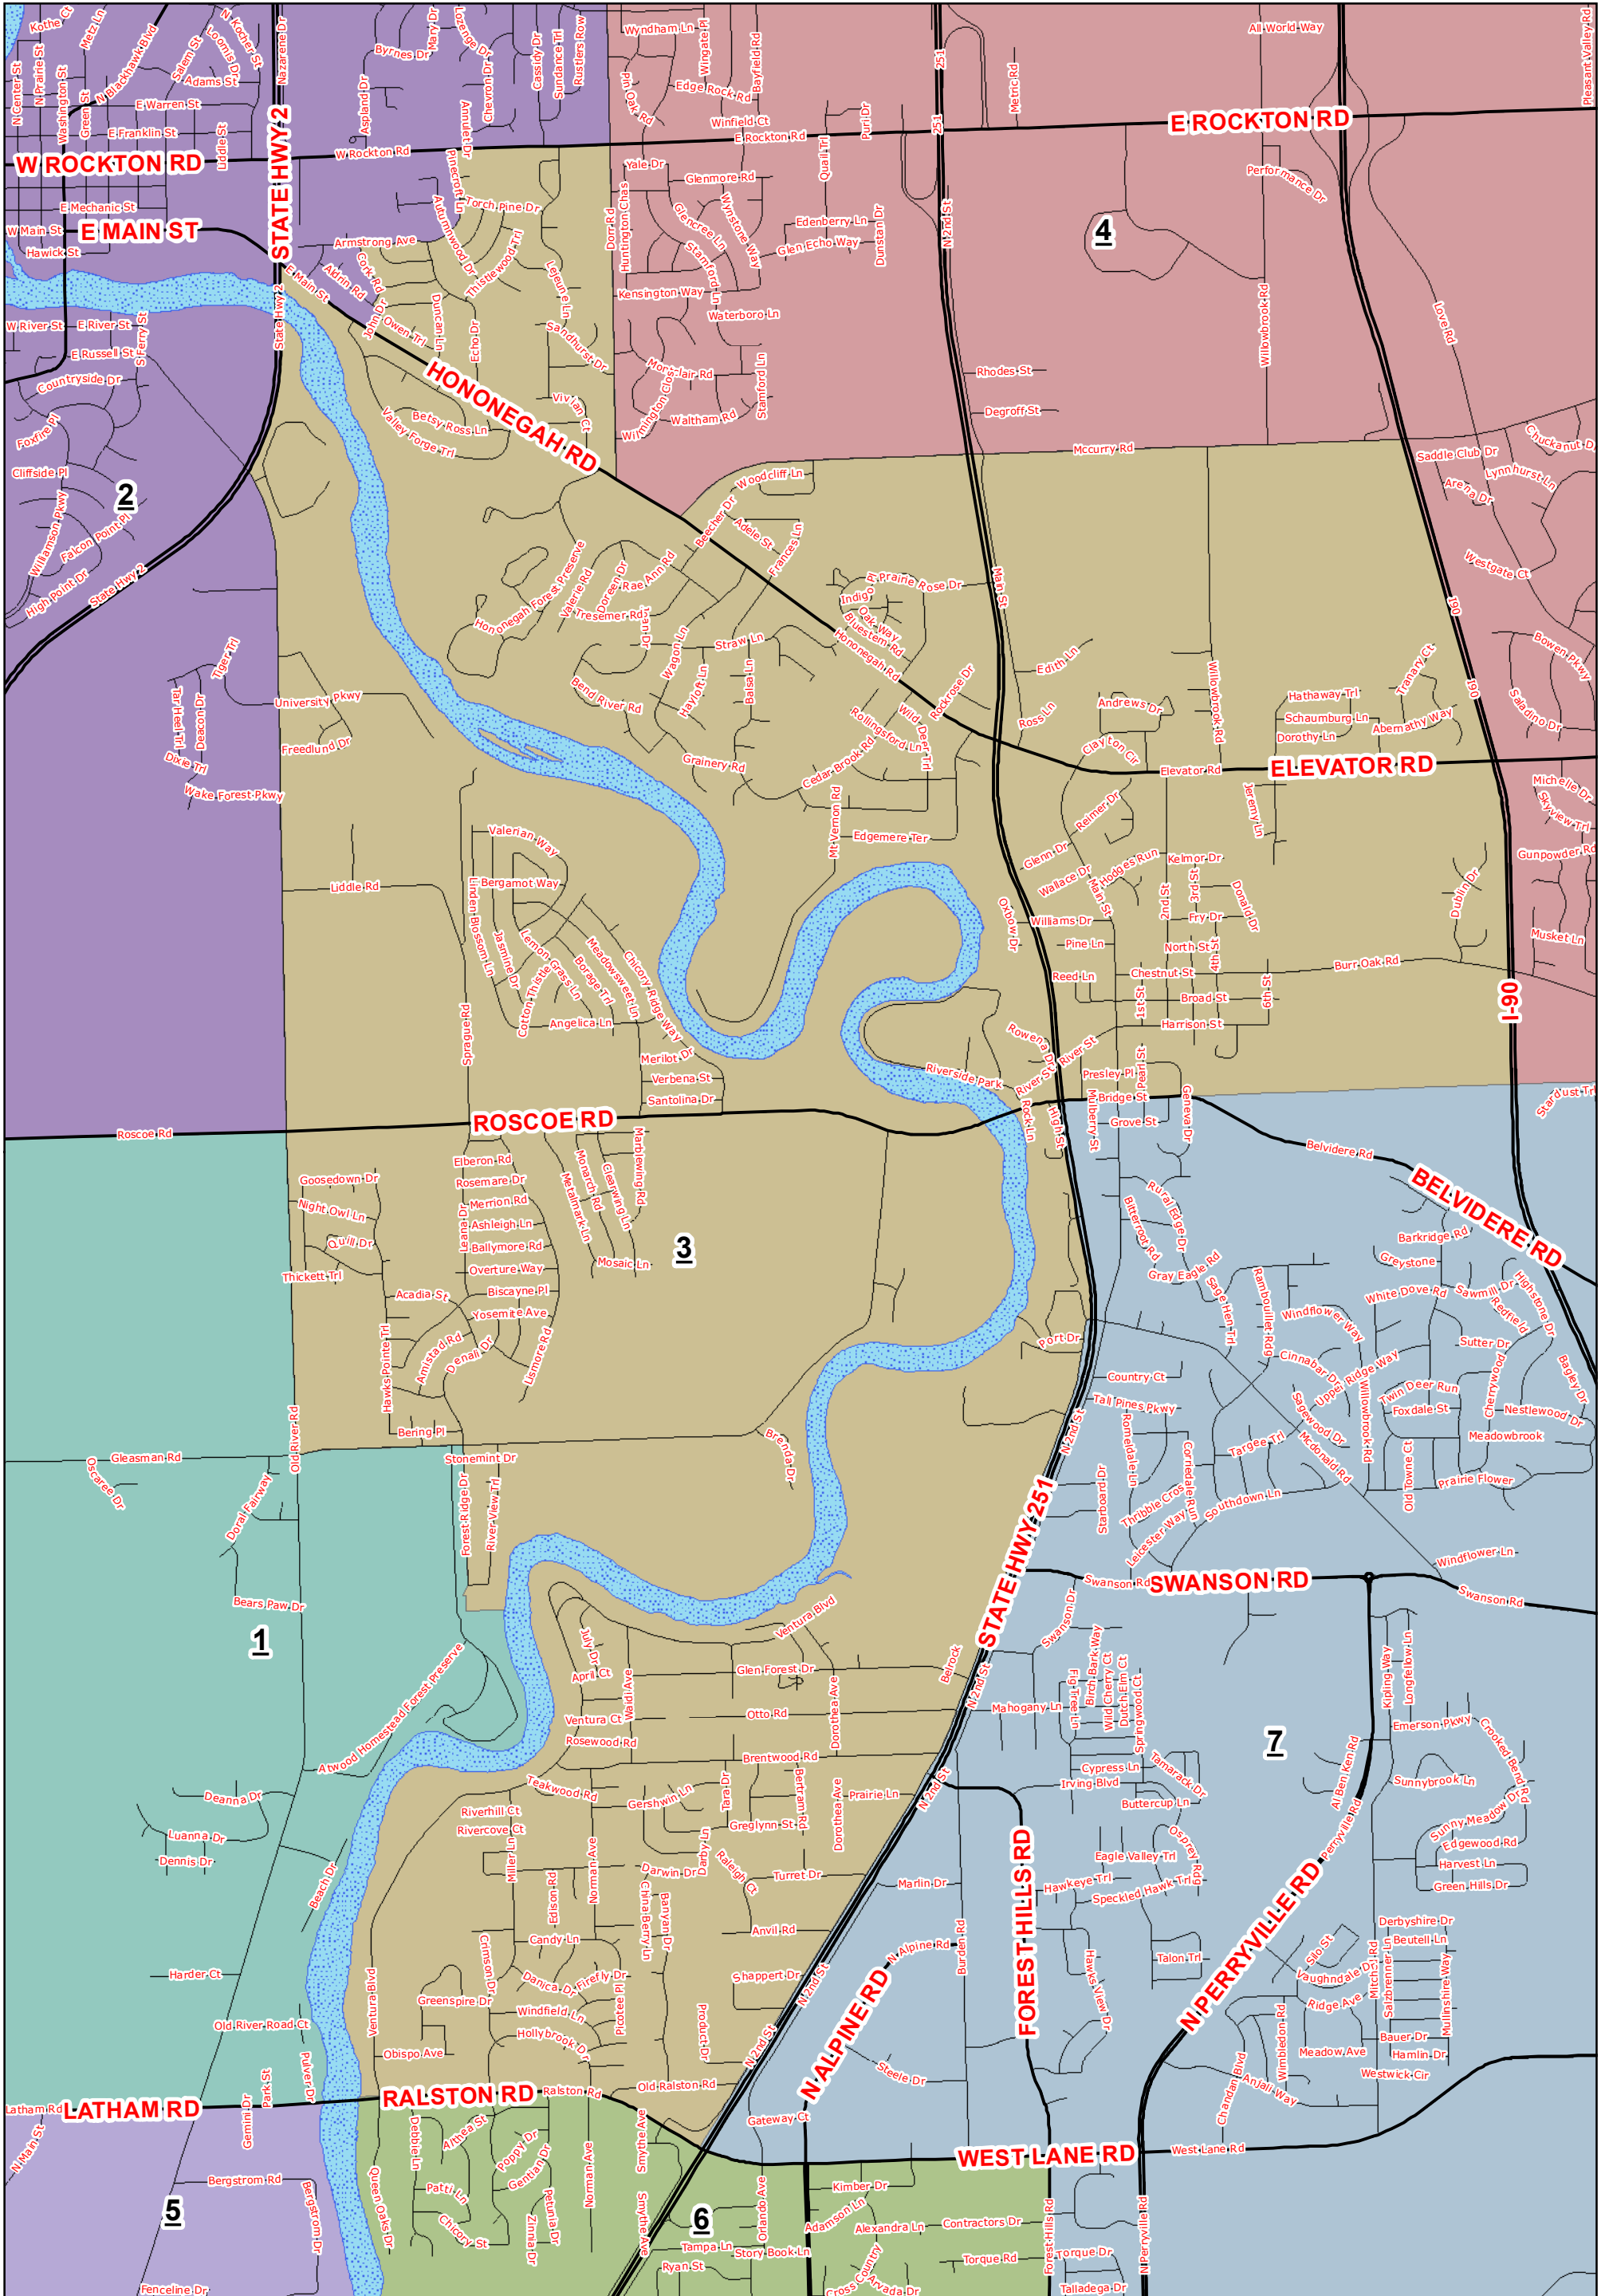

# Winnebago County Board District #3

**Legend**

	3	8	13	18
	4	9	14	19
<b>County Board District</b>	5	10	15	20
1	6	11	16	
2	7	12	17	

The Winnebago County computerized aerial base property maps were assembled using County, State and other data. Districts are based off of the 2010 U.S. Census Block Population. Total population was divided by 20 districts, this comes to an approximate population per district of 14,764.

Map created December 8, 2015