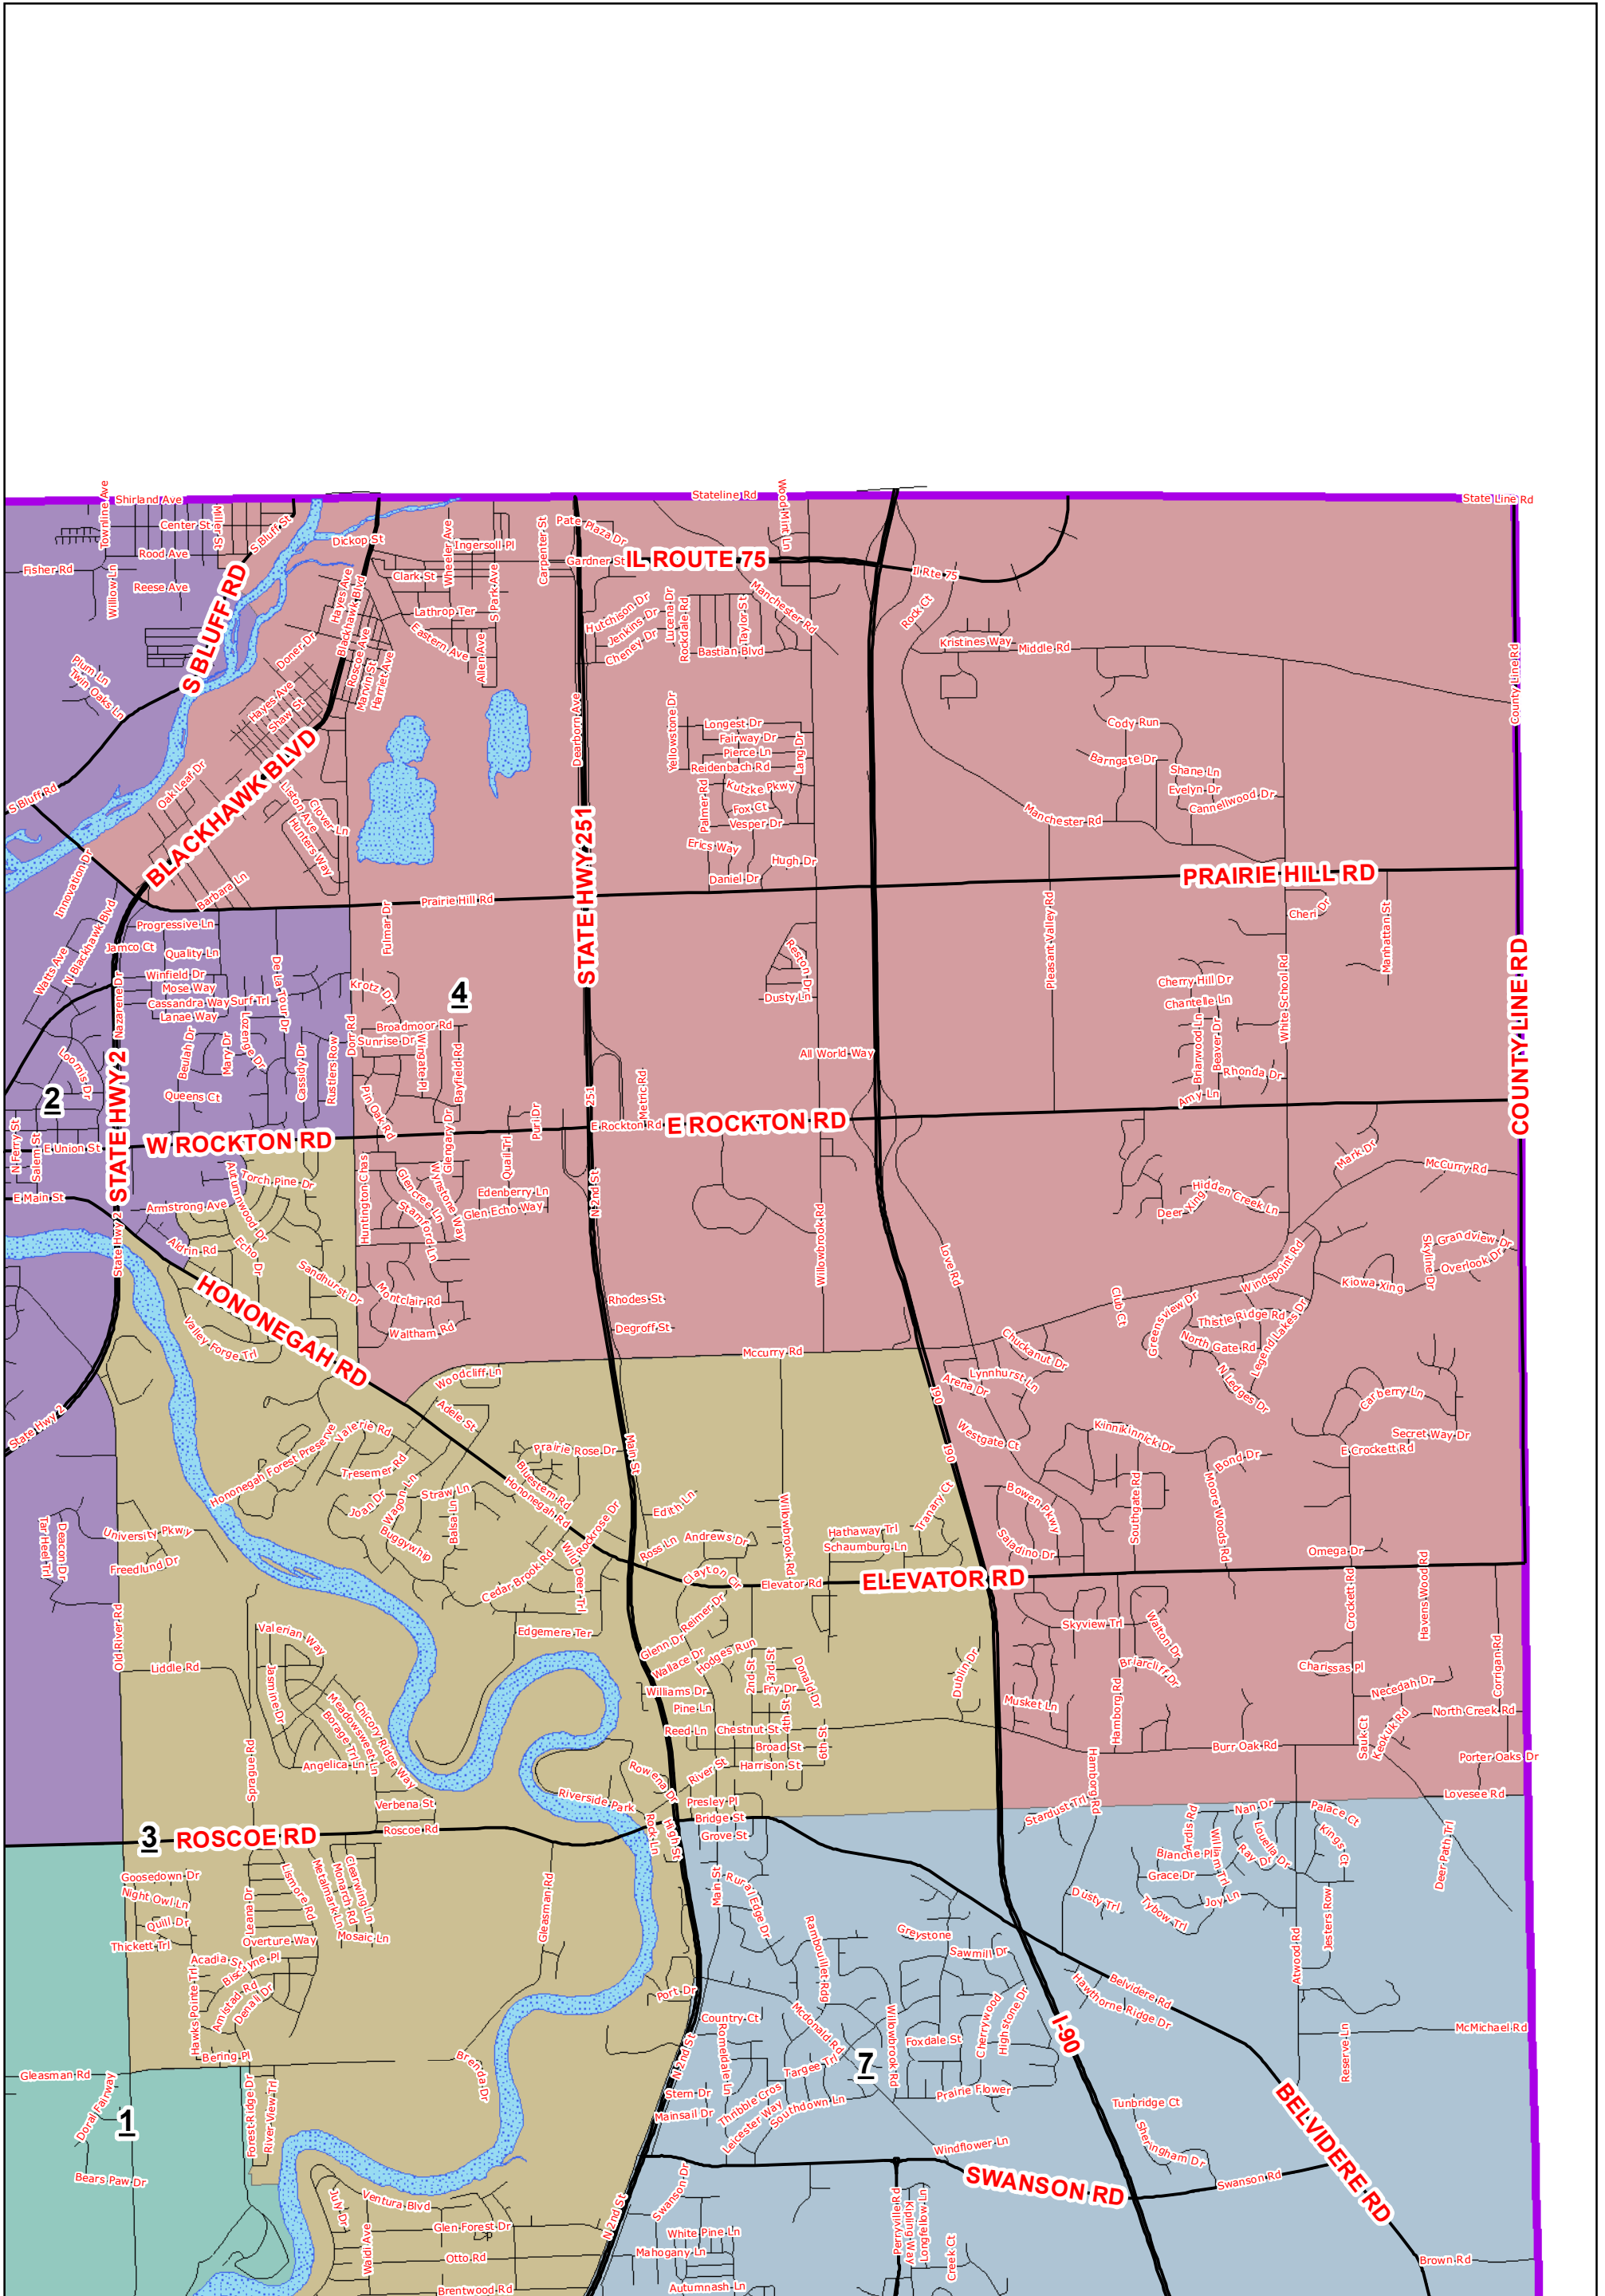

Winnebago County Board District #4

Legend

	3	8	13
	4	9	14
County Board District	5	10	15
1	6	11	16
2	7	12	17

The Winnebago County computerized aerial base property maps were assembled using County, State and other data. Districts are based off of the 2010 U.S. Census Block Population. Total population was divided by 20 districts, this comes to an approximate population per district of 14,764.

Map created December 8, 2015