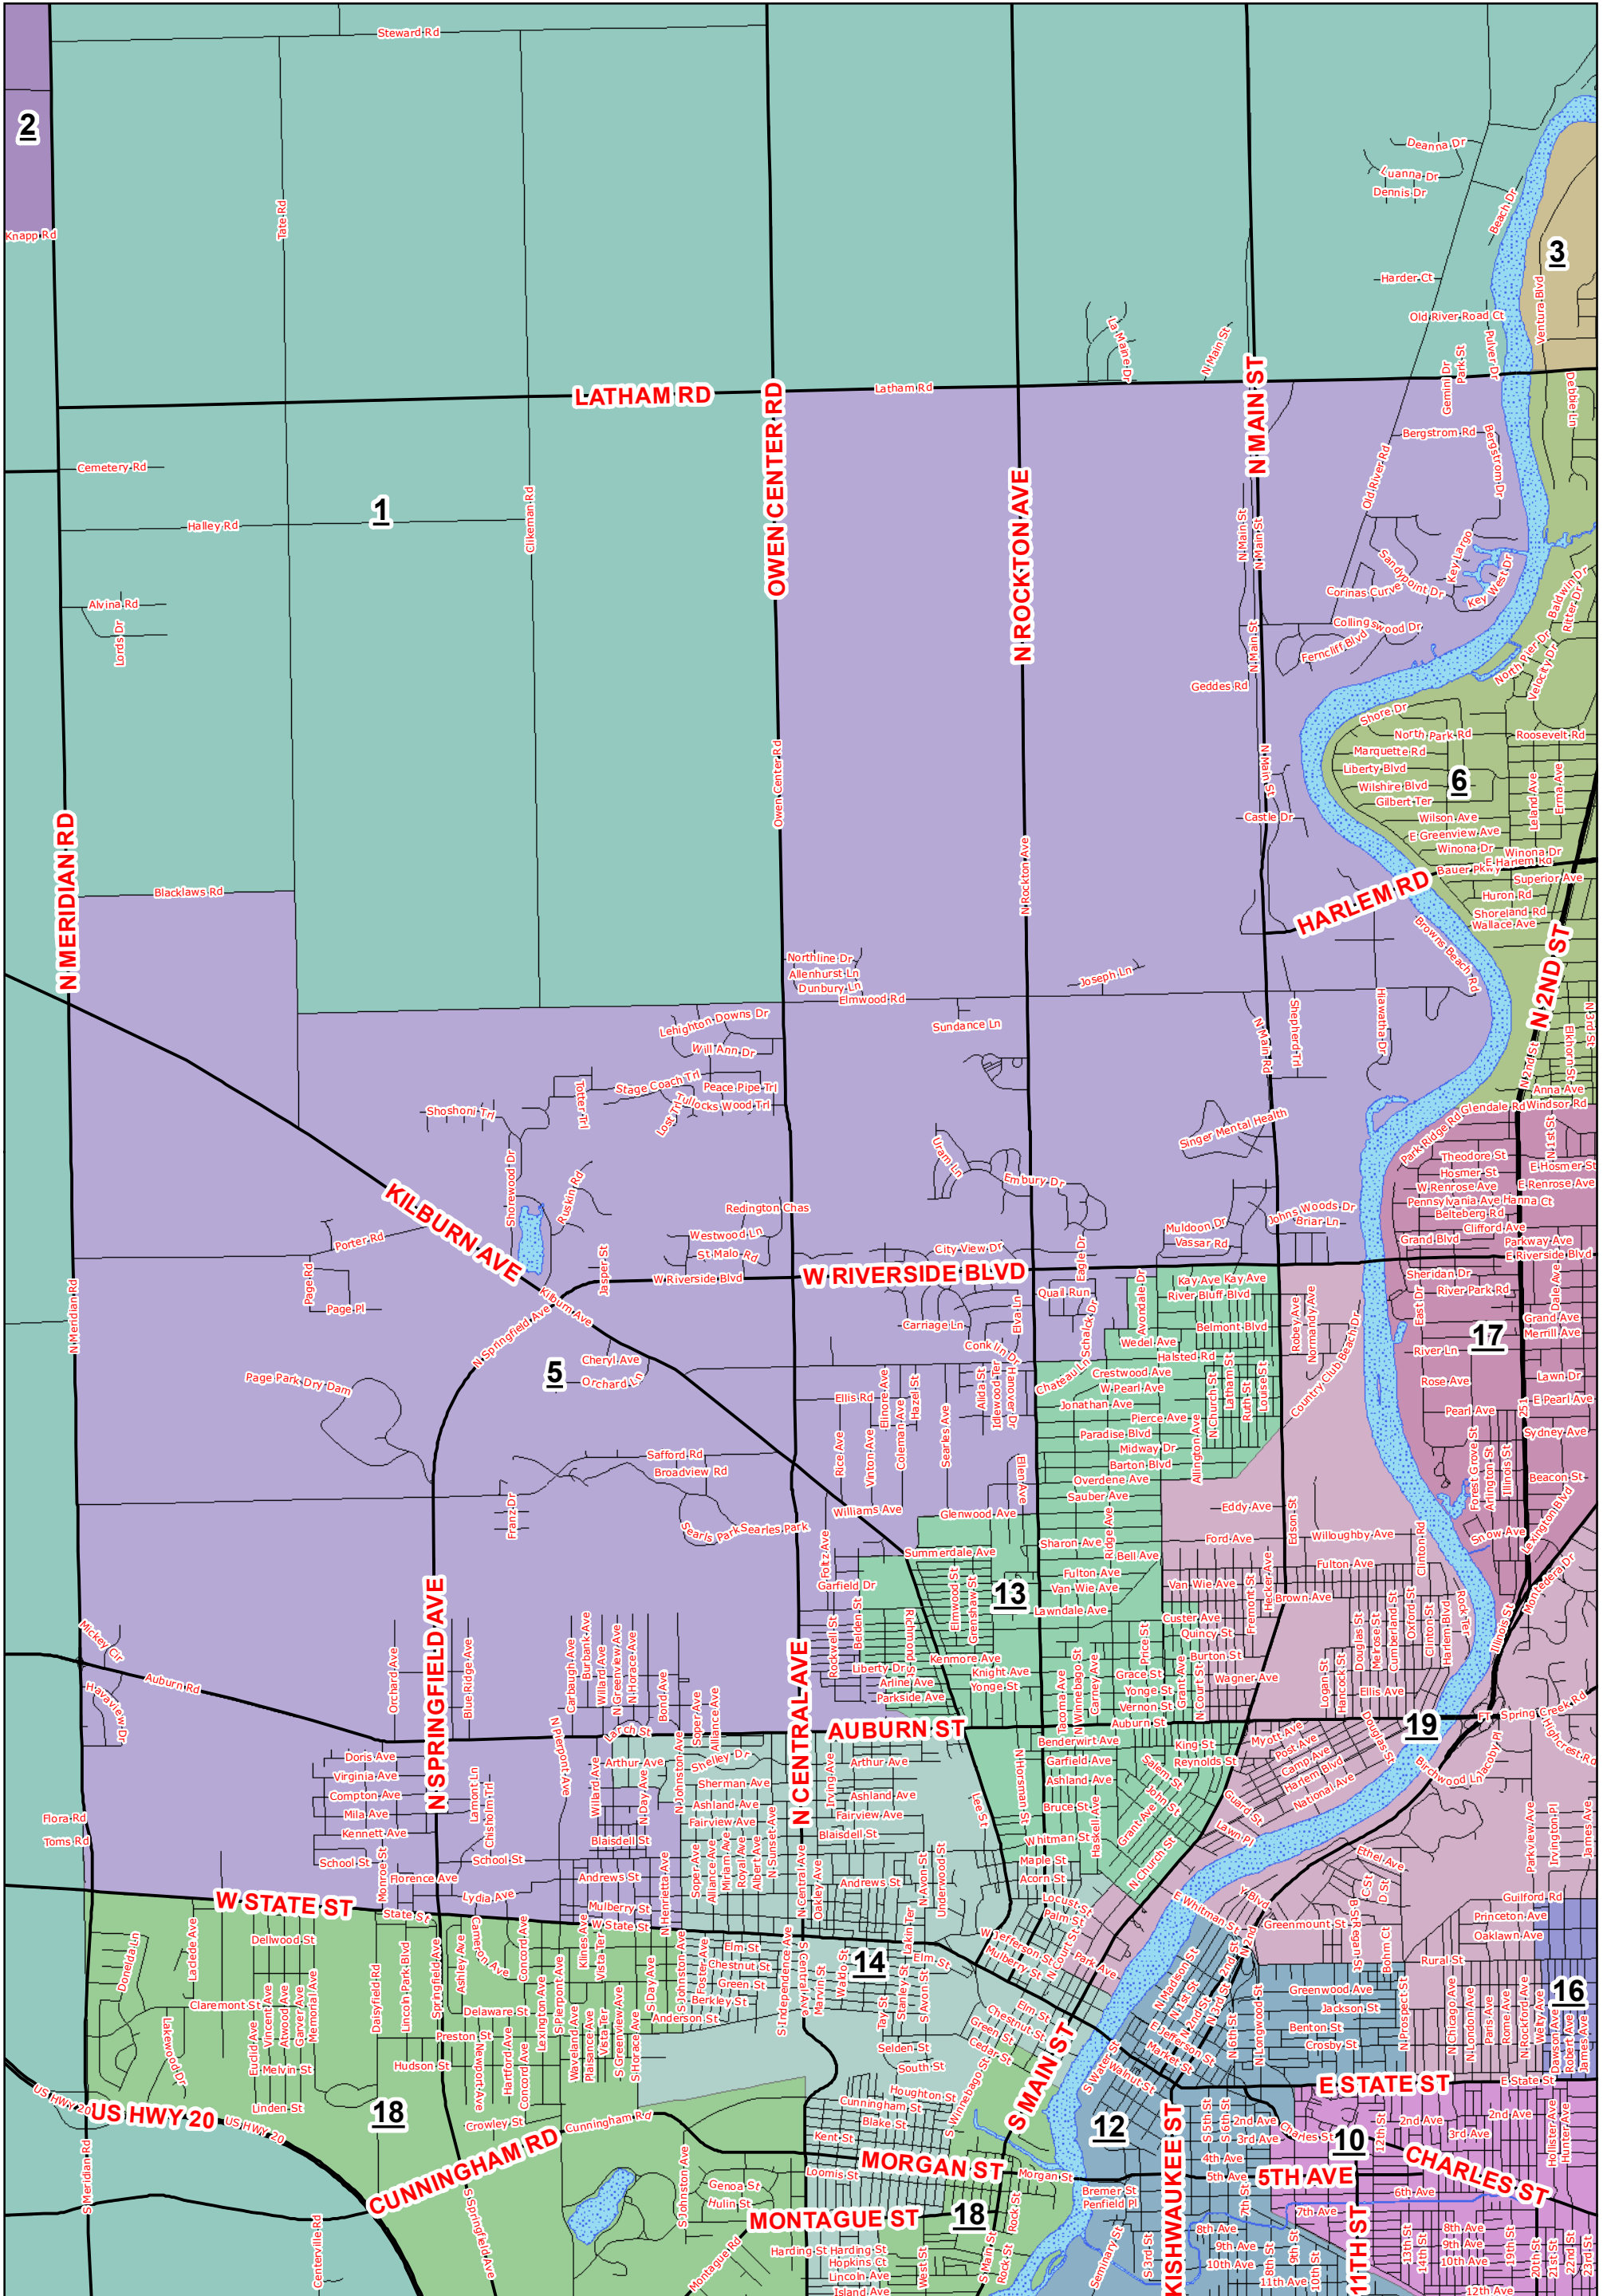

Winnebago County Board District #5

Legend

	3	8	13	18
	4	9	14	19
County Board District	5	10	15	20
1	6	11	16	
2	7	12	17	

The Winnebago County computerized aerial base property maps were assembled using County, State and other data. Districts are based off of the 2010 U.S. Census Block Population. Total population was divided by 20 districts, this comes to an approximate population per district of 14,764.

Map created December 8, 2015