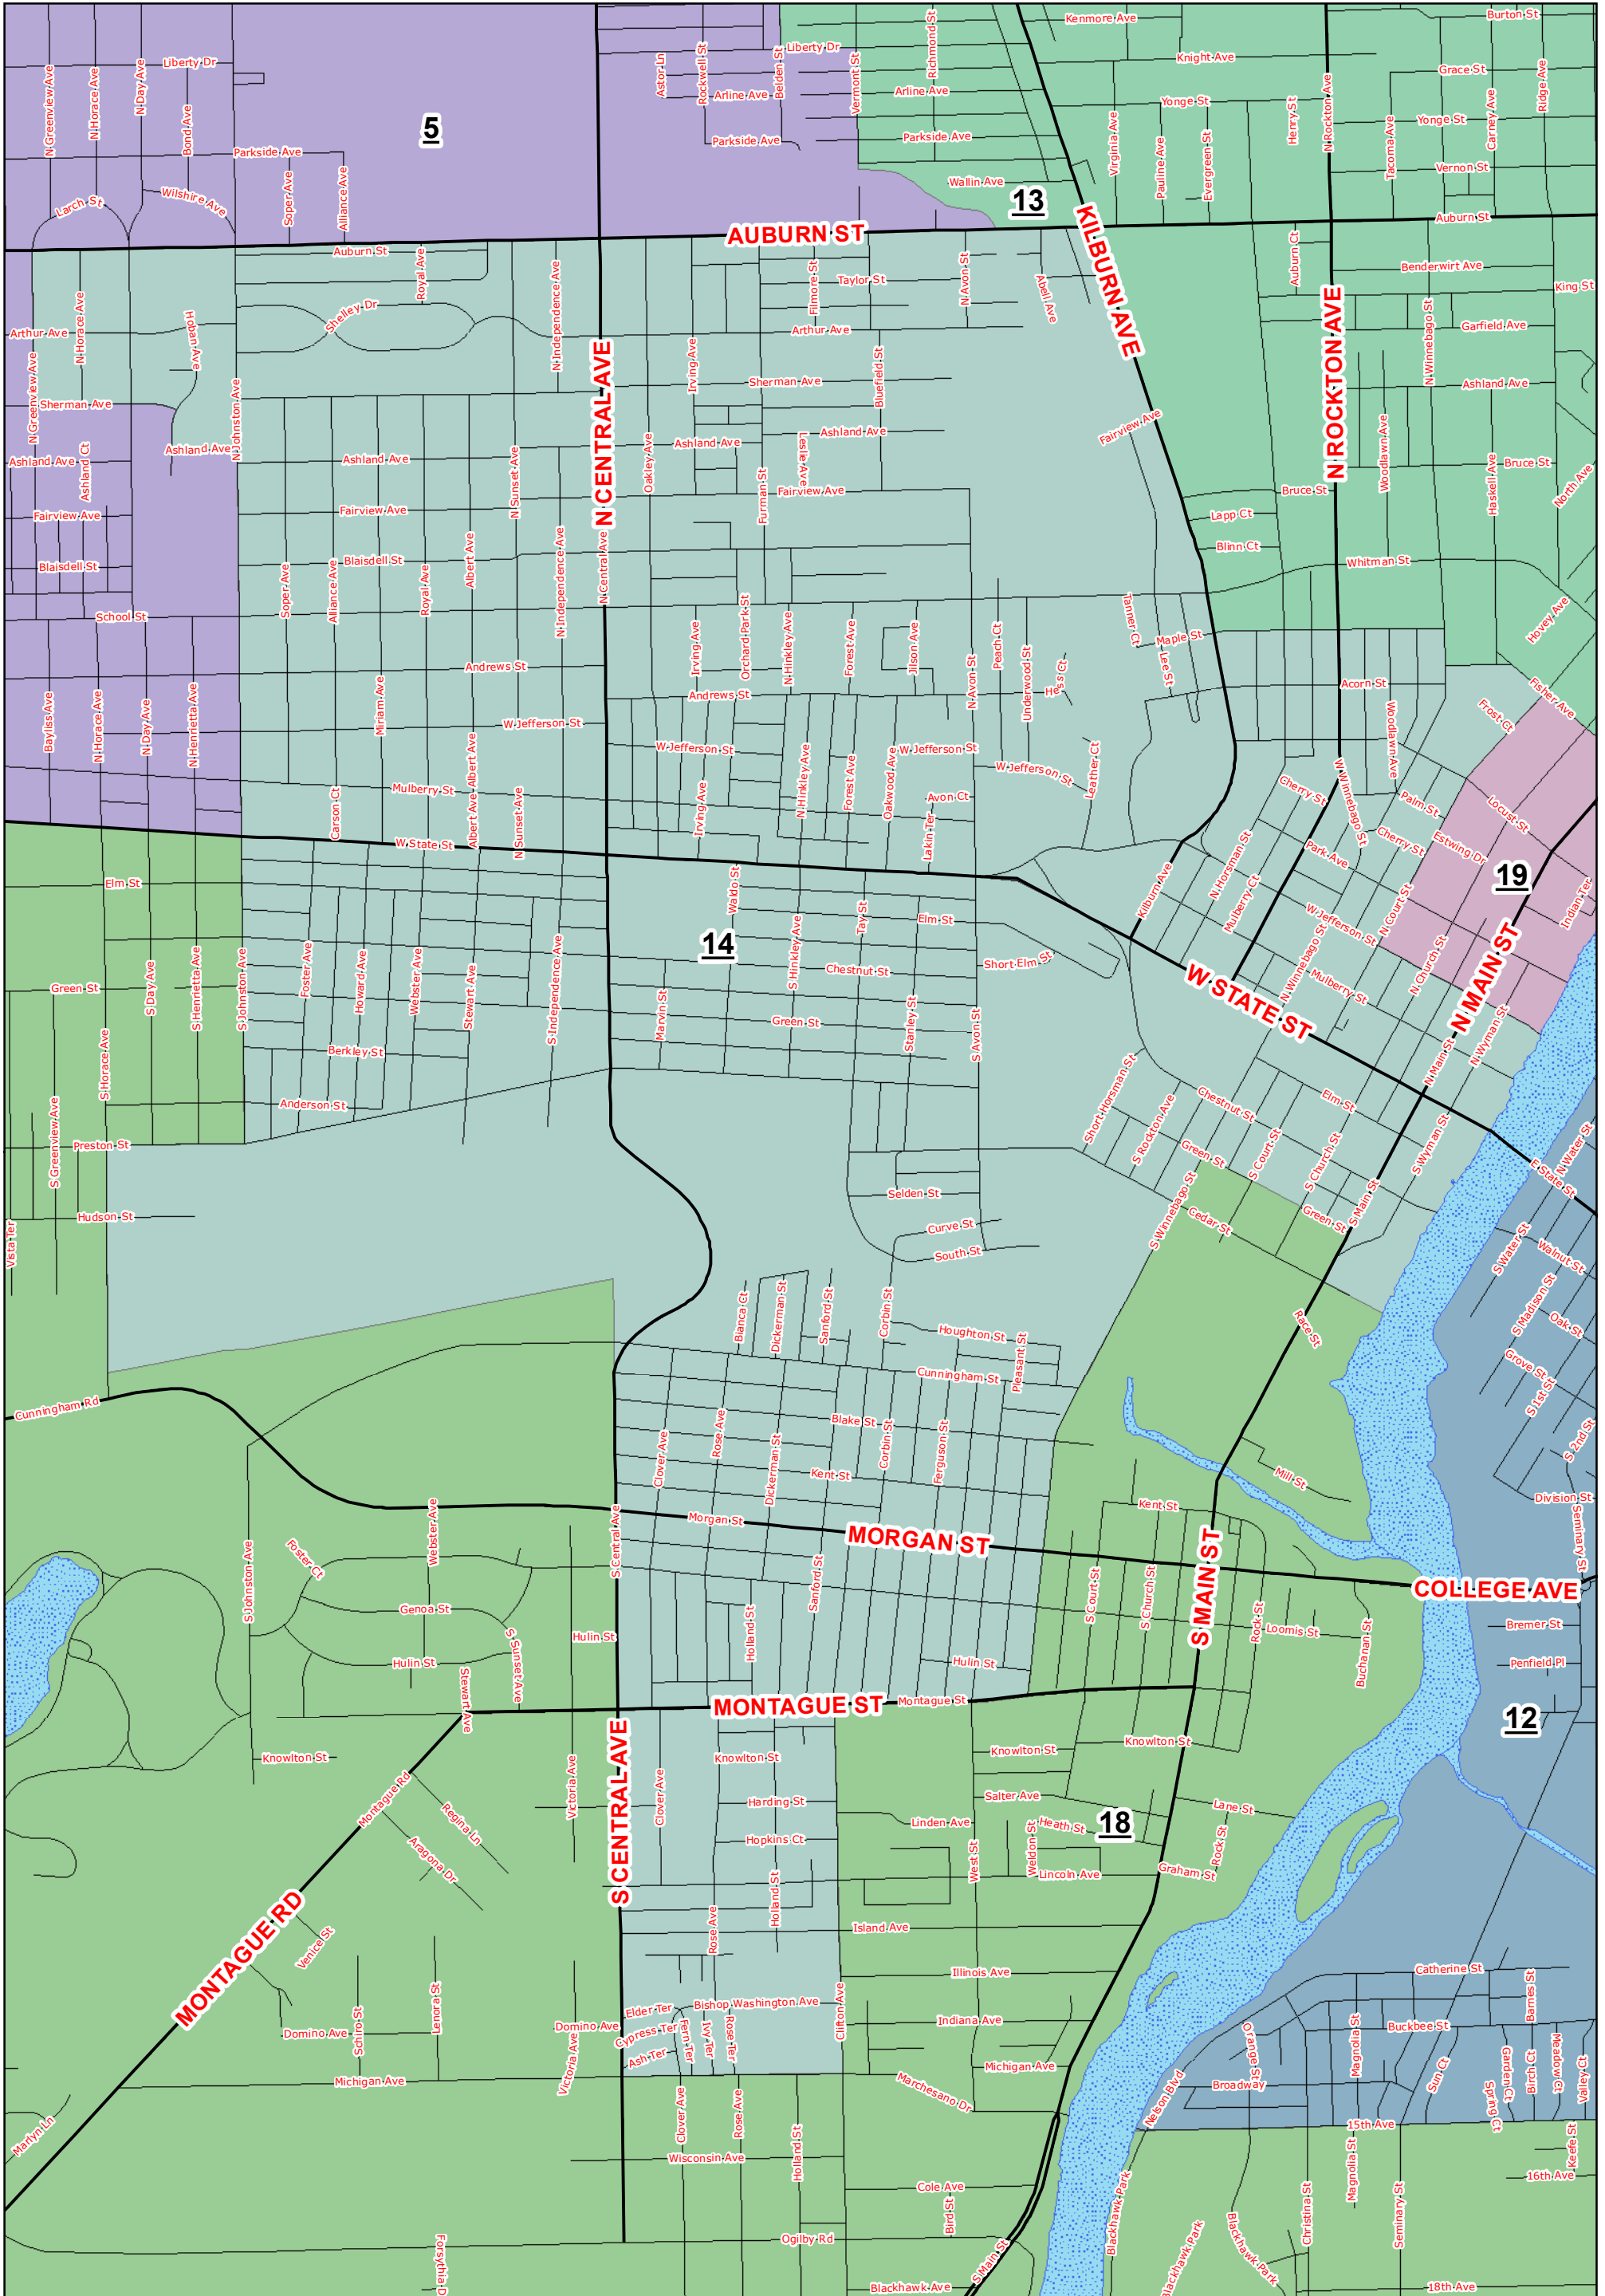

Winnebago County Board District #14

Legend

	3	8	13	18
	4	9	14	19
County Board District	5	10	15	20
1	6	11	16	
2	7	12	17	

The Winnebago County computerized aerial base property maps were assembled using County, State and other data. Districts are based off of the 2010 U.S. Census Block Population. Total population was divided by 20 districts, this comes to an approximate population per district of 14,764.

Map created December 8, 2015