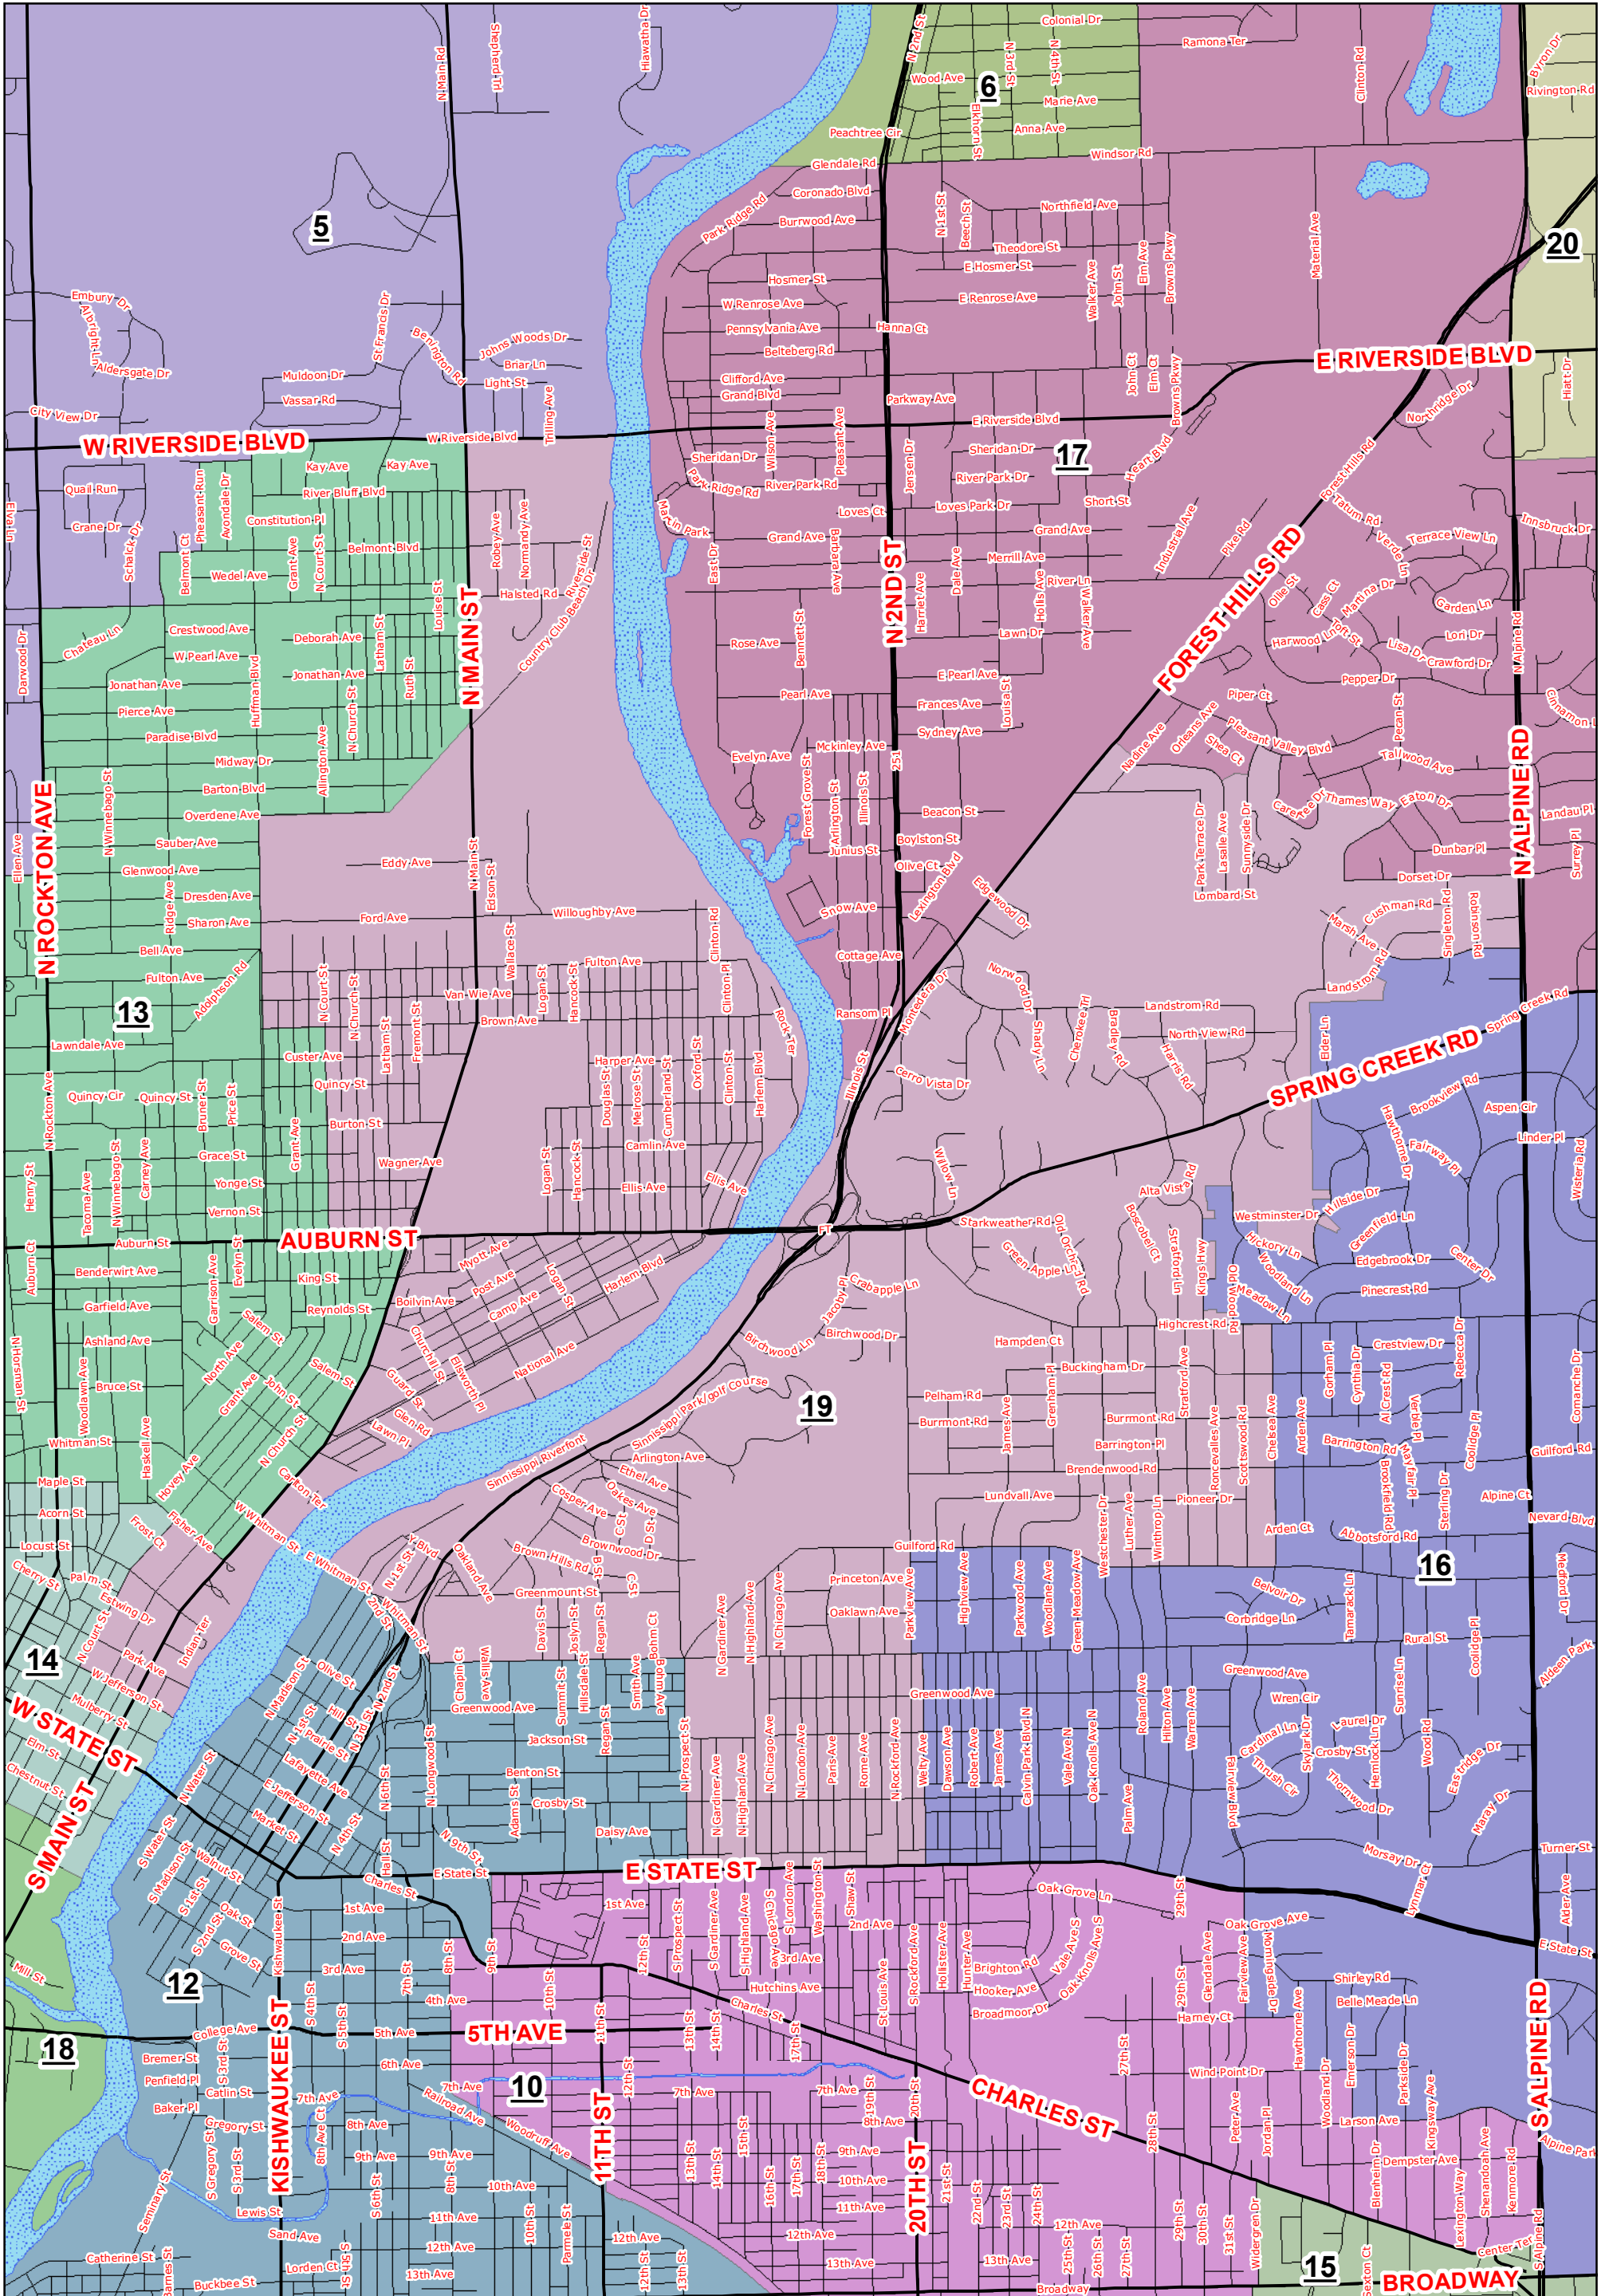

Winnebago County Board District #19

Legend

	3	8	13	18
	4	9	14	19
	5	10	15	20
1	6	11	16	
2	7	12	17	

The Winnebago County computerized aerial base property maps were assembled using County, State and other data. Districts are based off of the 2010 U.S. Census Block Population. Total population was divided by 20 districts, this comes to an approximate population per district of 14,764.

Map created December 8, 2015