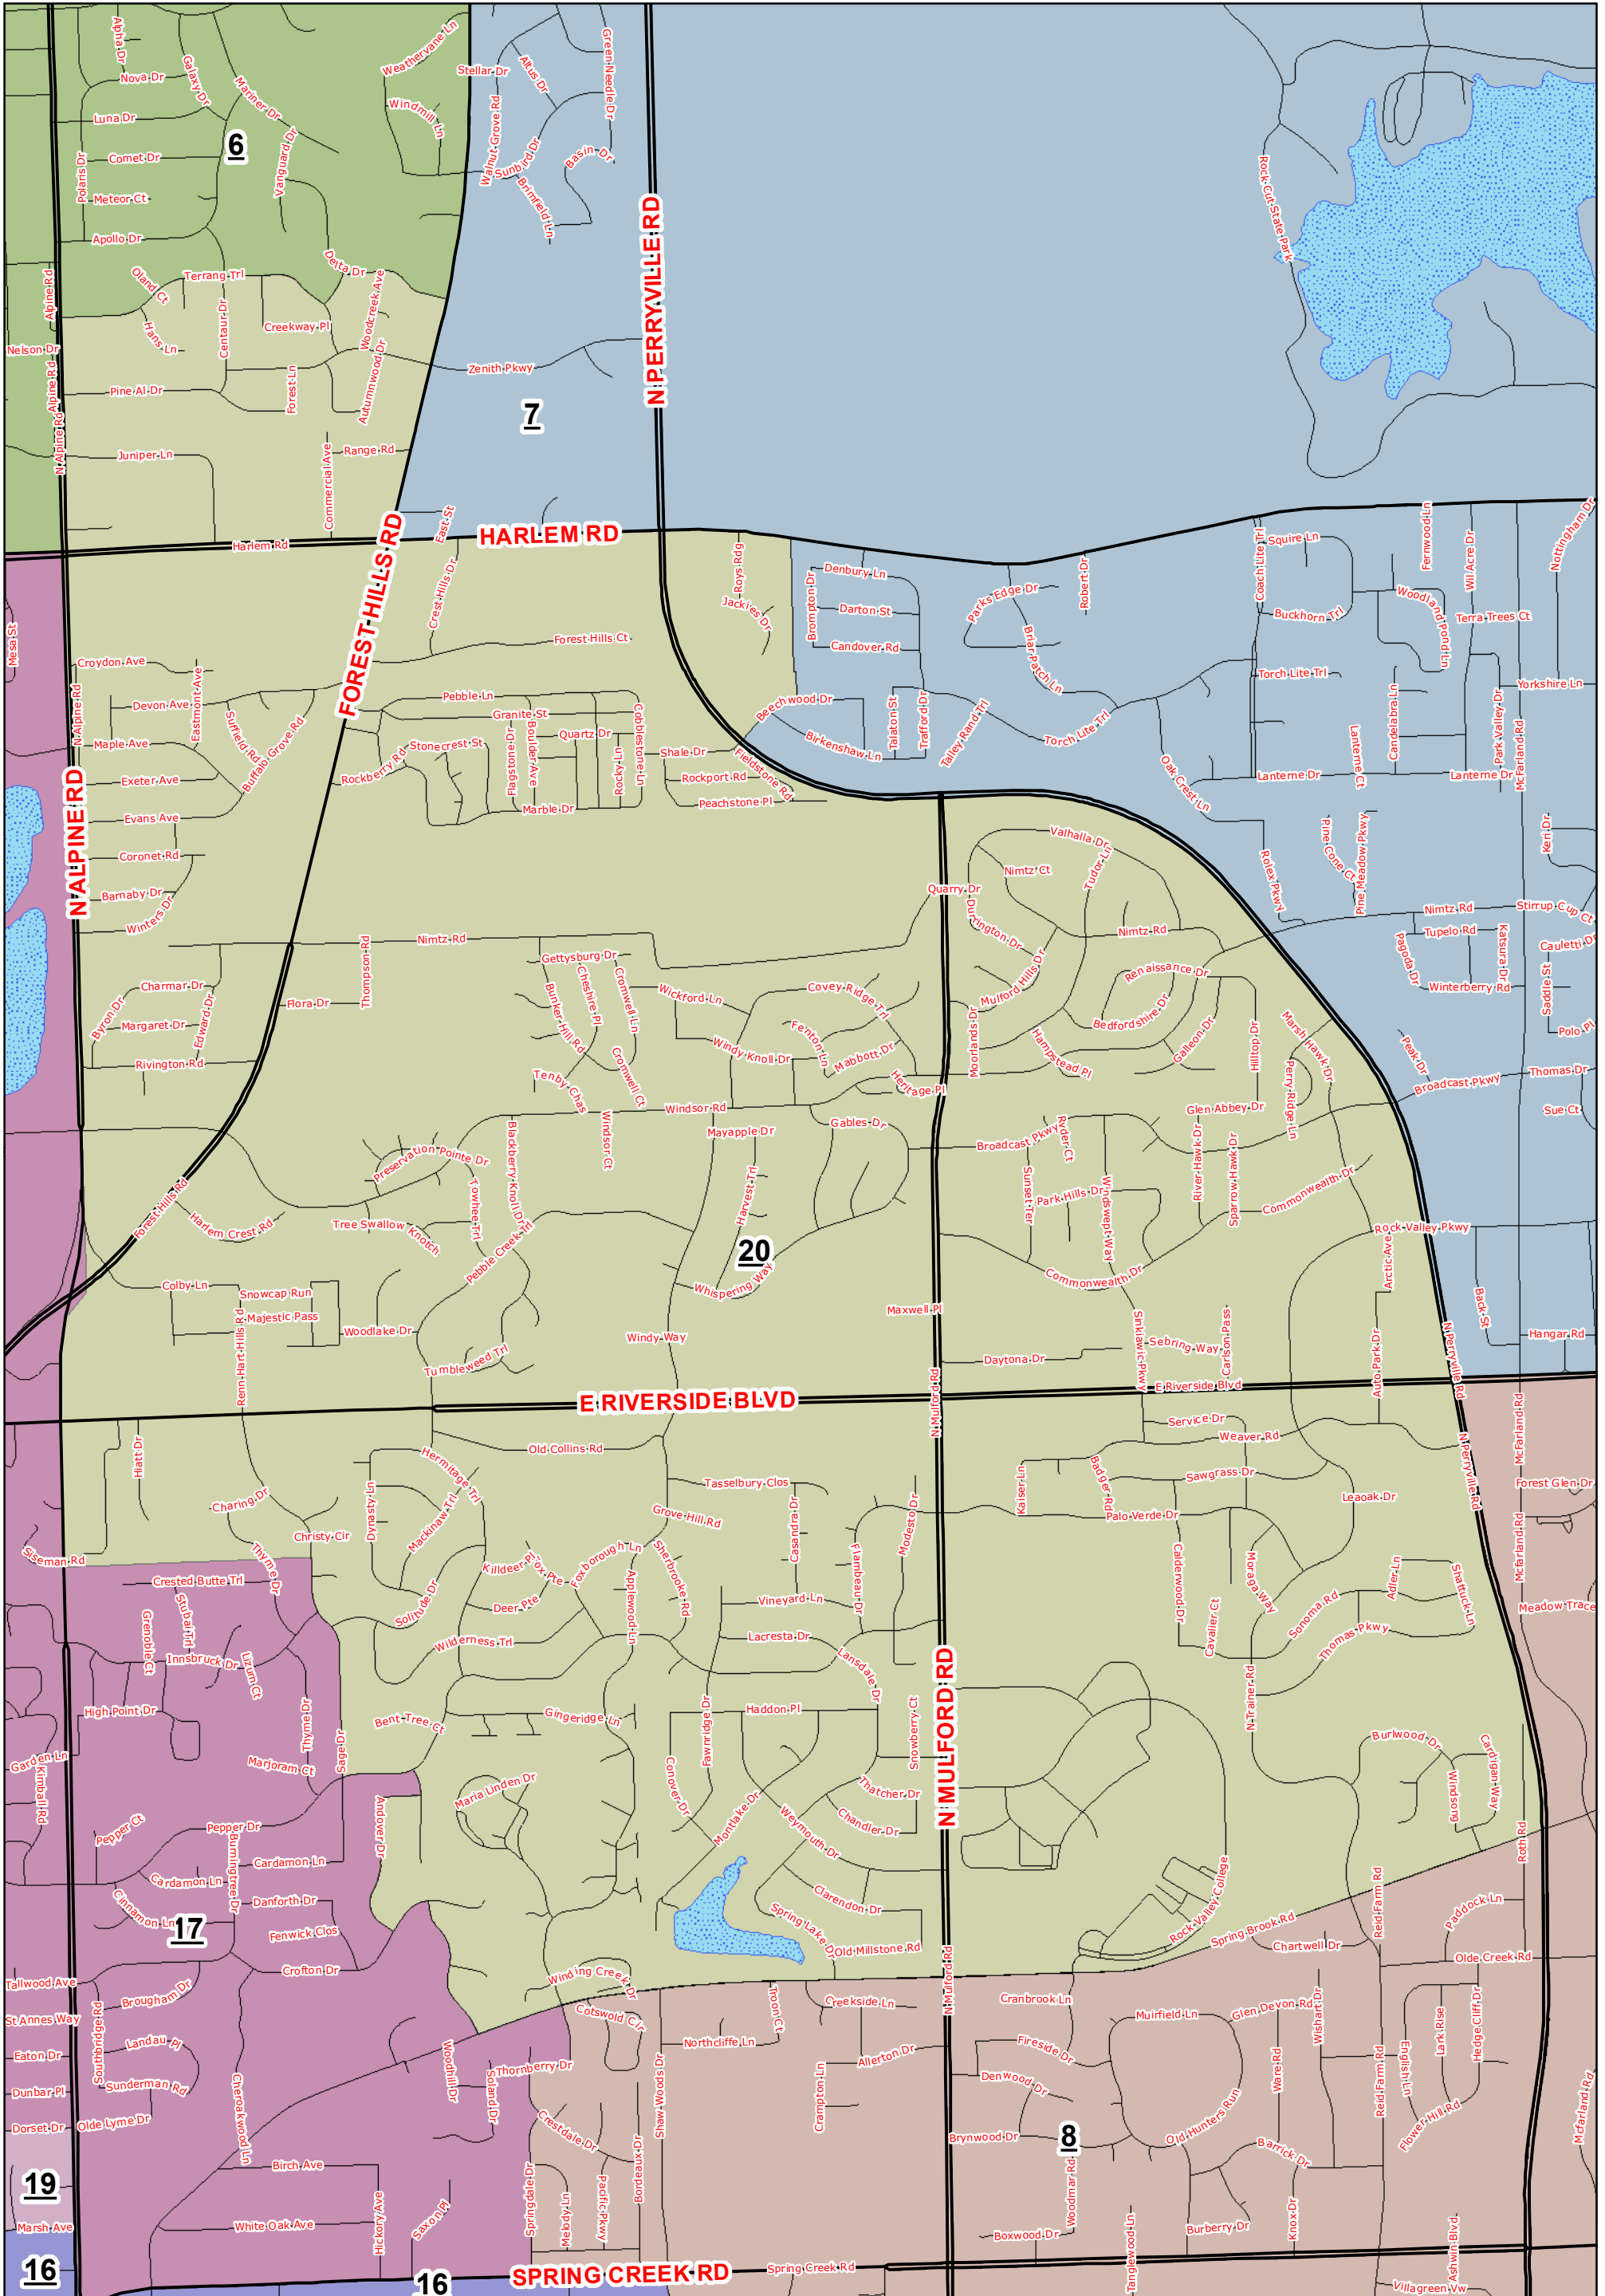

Winnebago County Board District #20

The Winnebago County computerized aerial base property maps were assembled using County, State and other data. Districts are based off of the 2010 U.S. Census Block Population. Total population was divided by 20 districts, this comes to an approximate population per district of 14,764.

Map created December 8, 2015