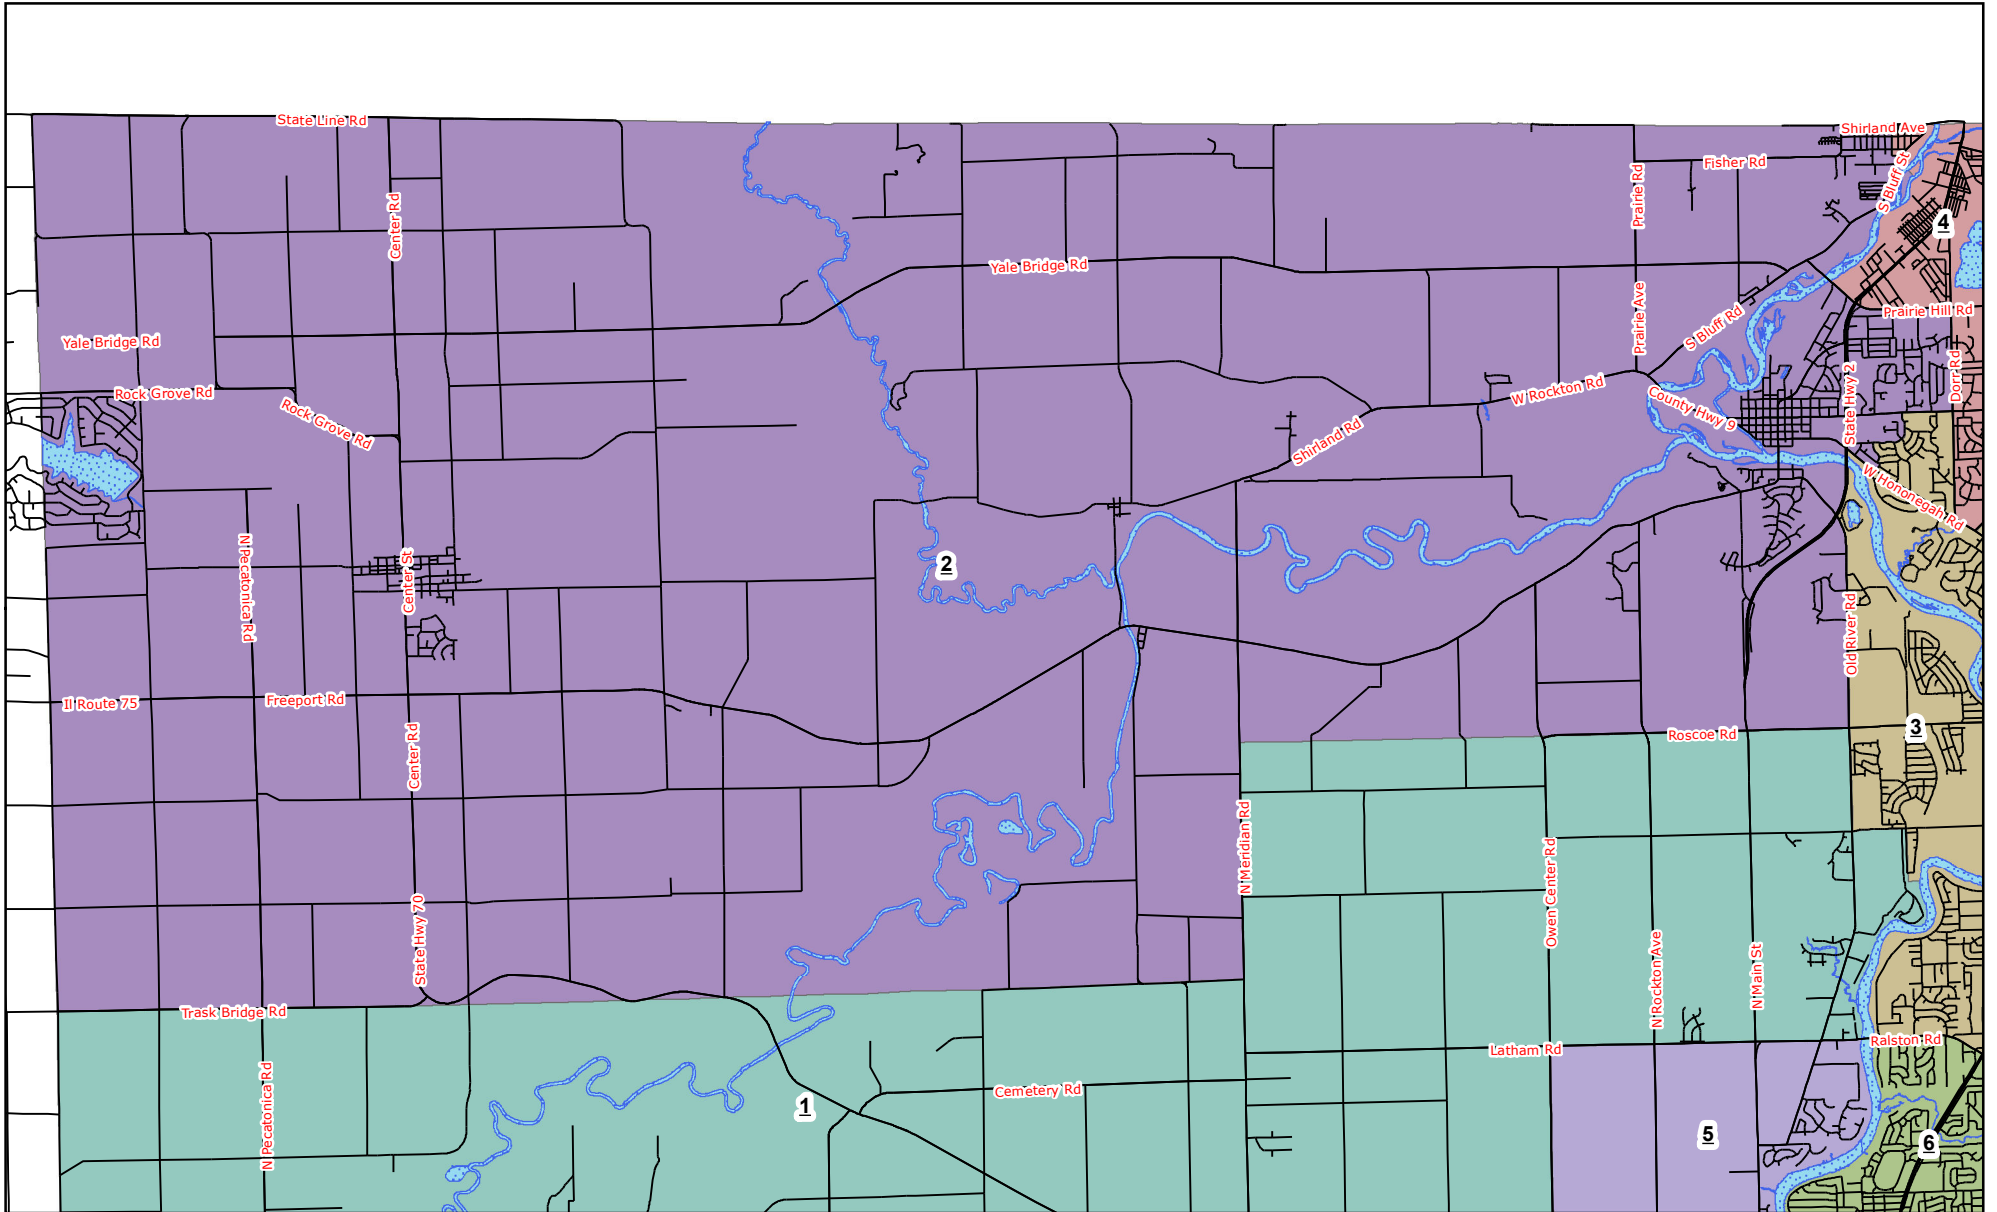

Winnebago County Board District 2

County Board Districts

1	6	11	16
2	7	12	17
3	8	13	18
4	9	14	19
5	10	15	20

The Winnebago County computerized aerial base property maps were assembled using County, State and other data. The map files are not intended to be the official survey of the land. The official land records are on file in the Winnebago County recorder's office.

Future districts are based off of the 2010 U.S. Census Block Population. Total population was divided by 20 future districts, this comes to an approximate population per district of 14,764.

June 1, 2011