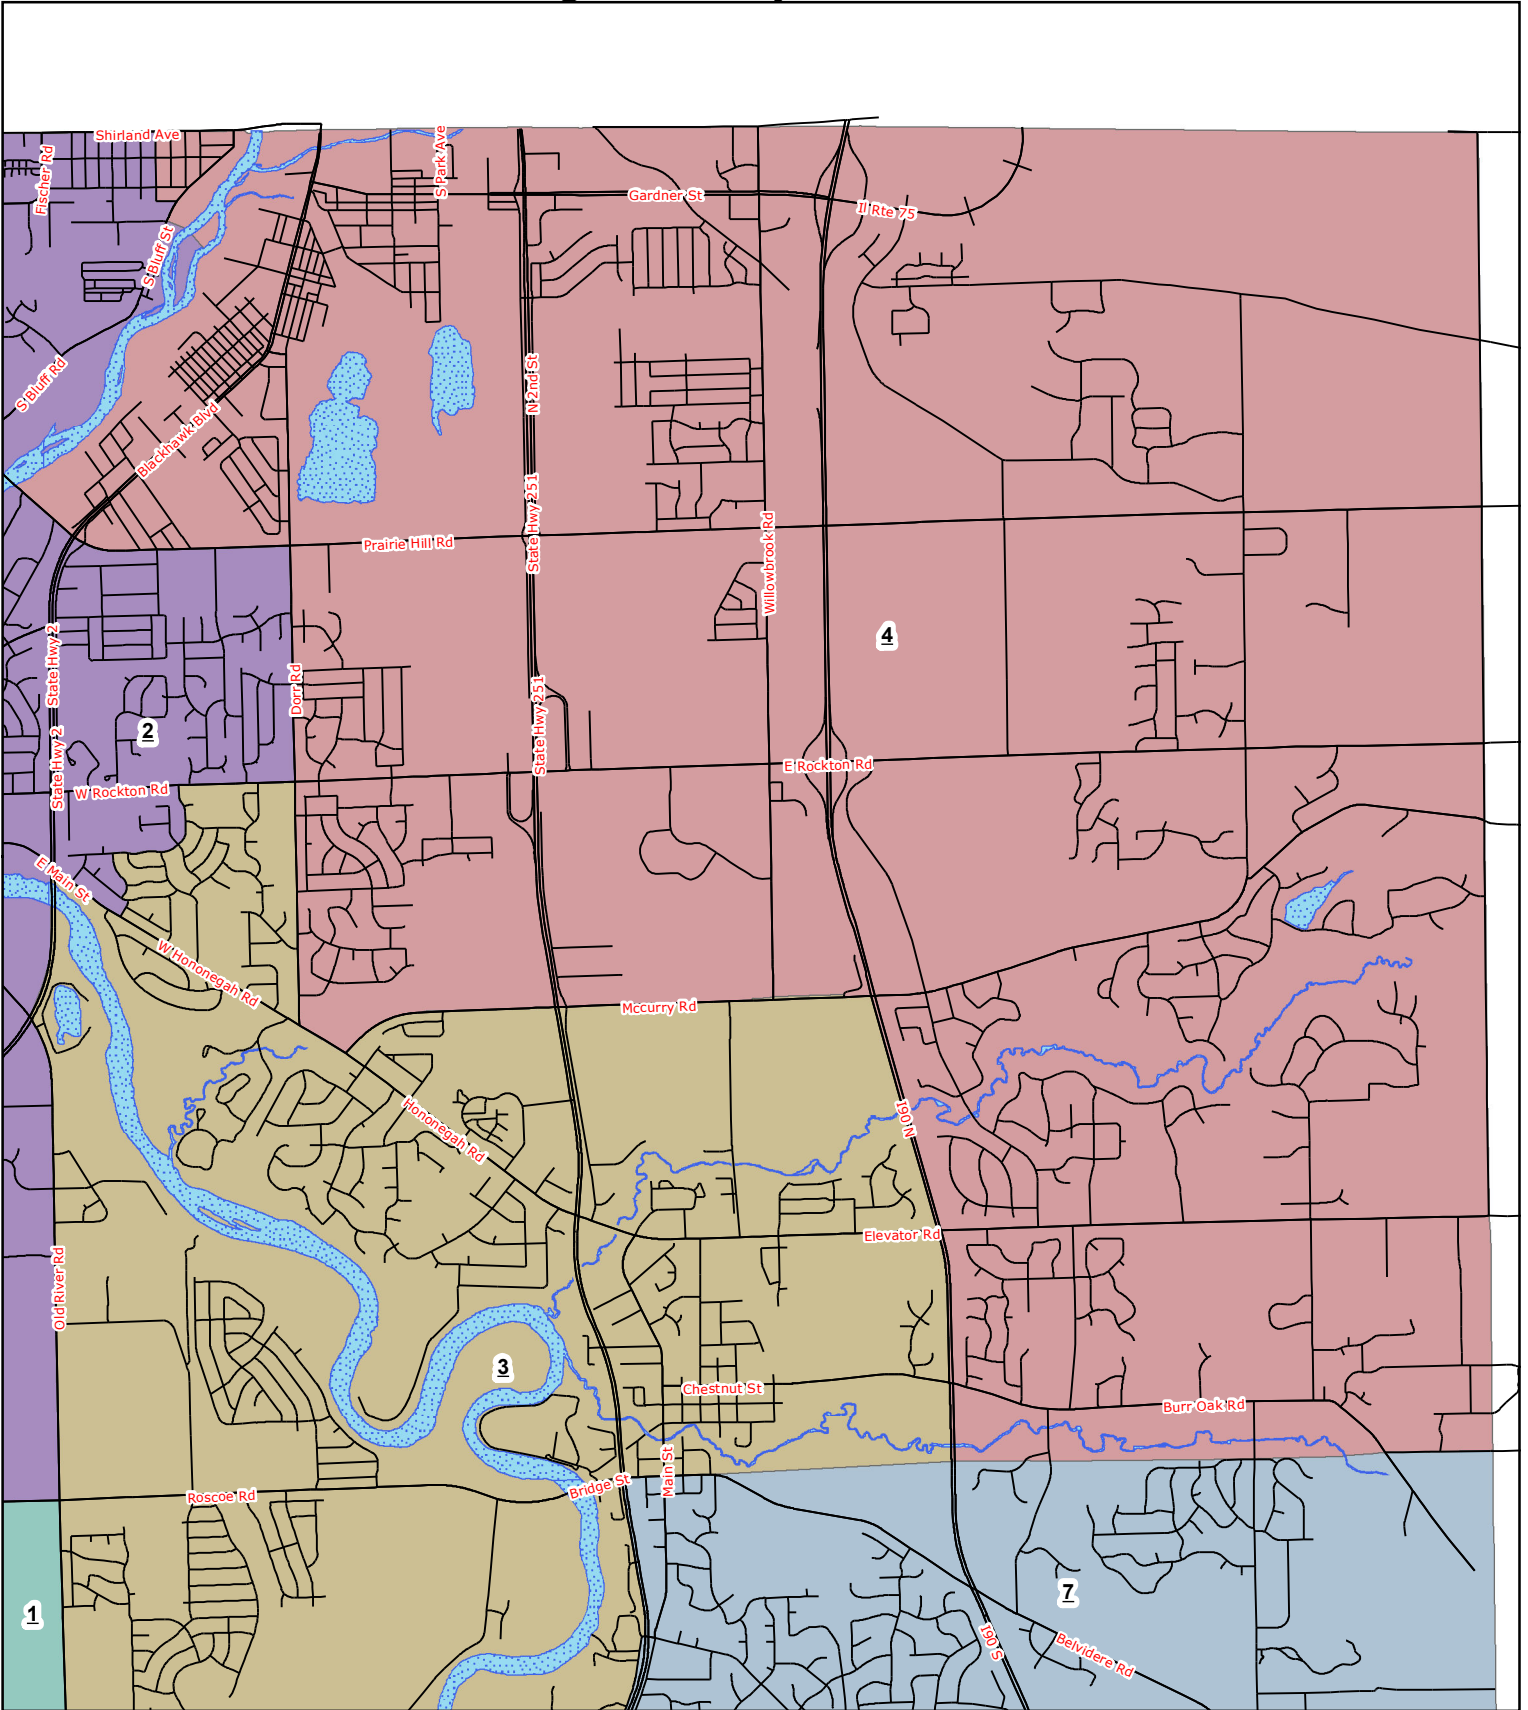

Winnebago County Board District 4

County Board Districts

The Winnebago County computerized aerial base property maps were assembled using County, State and other data. The map files are not intended to be the official survey of the land. The official land records are on file in the Winnebago County recorder's office.

Future districts are based off of the 2010 U.S. Census Block Population. Total population was divided by 20 future districts, this comes to an approximate population per district of 14,764.

June 1, 2011