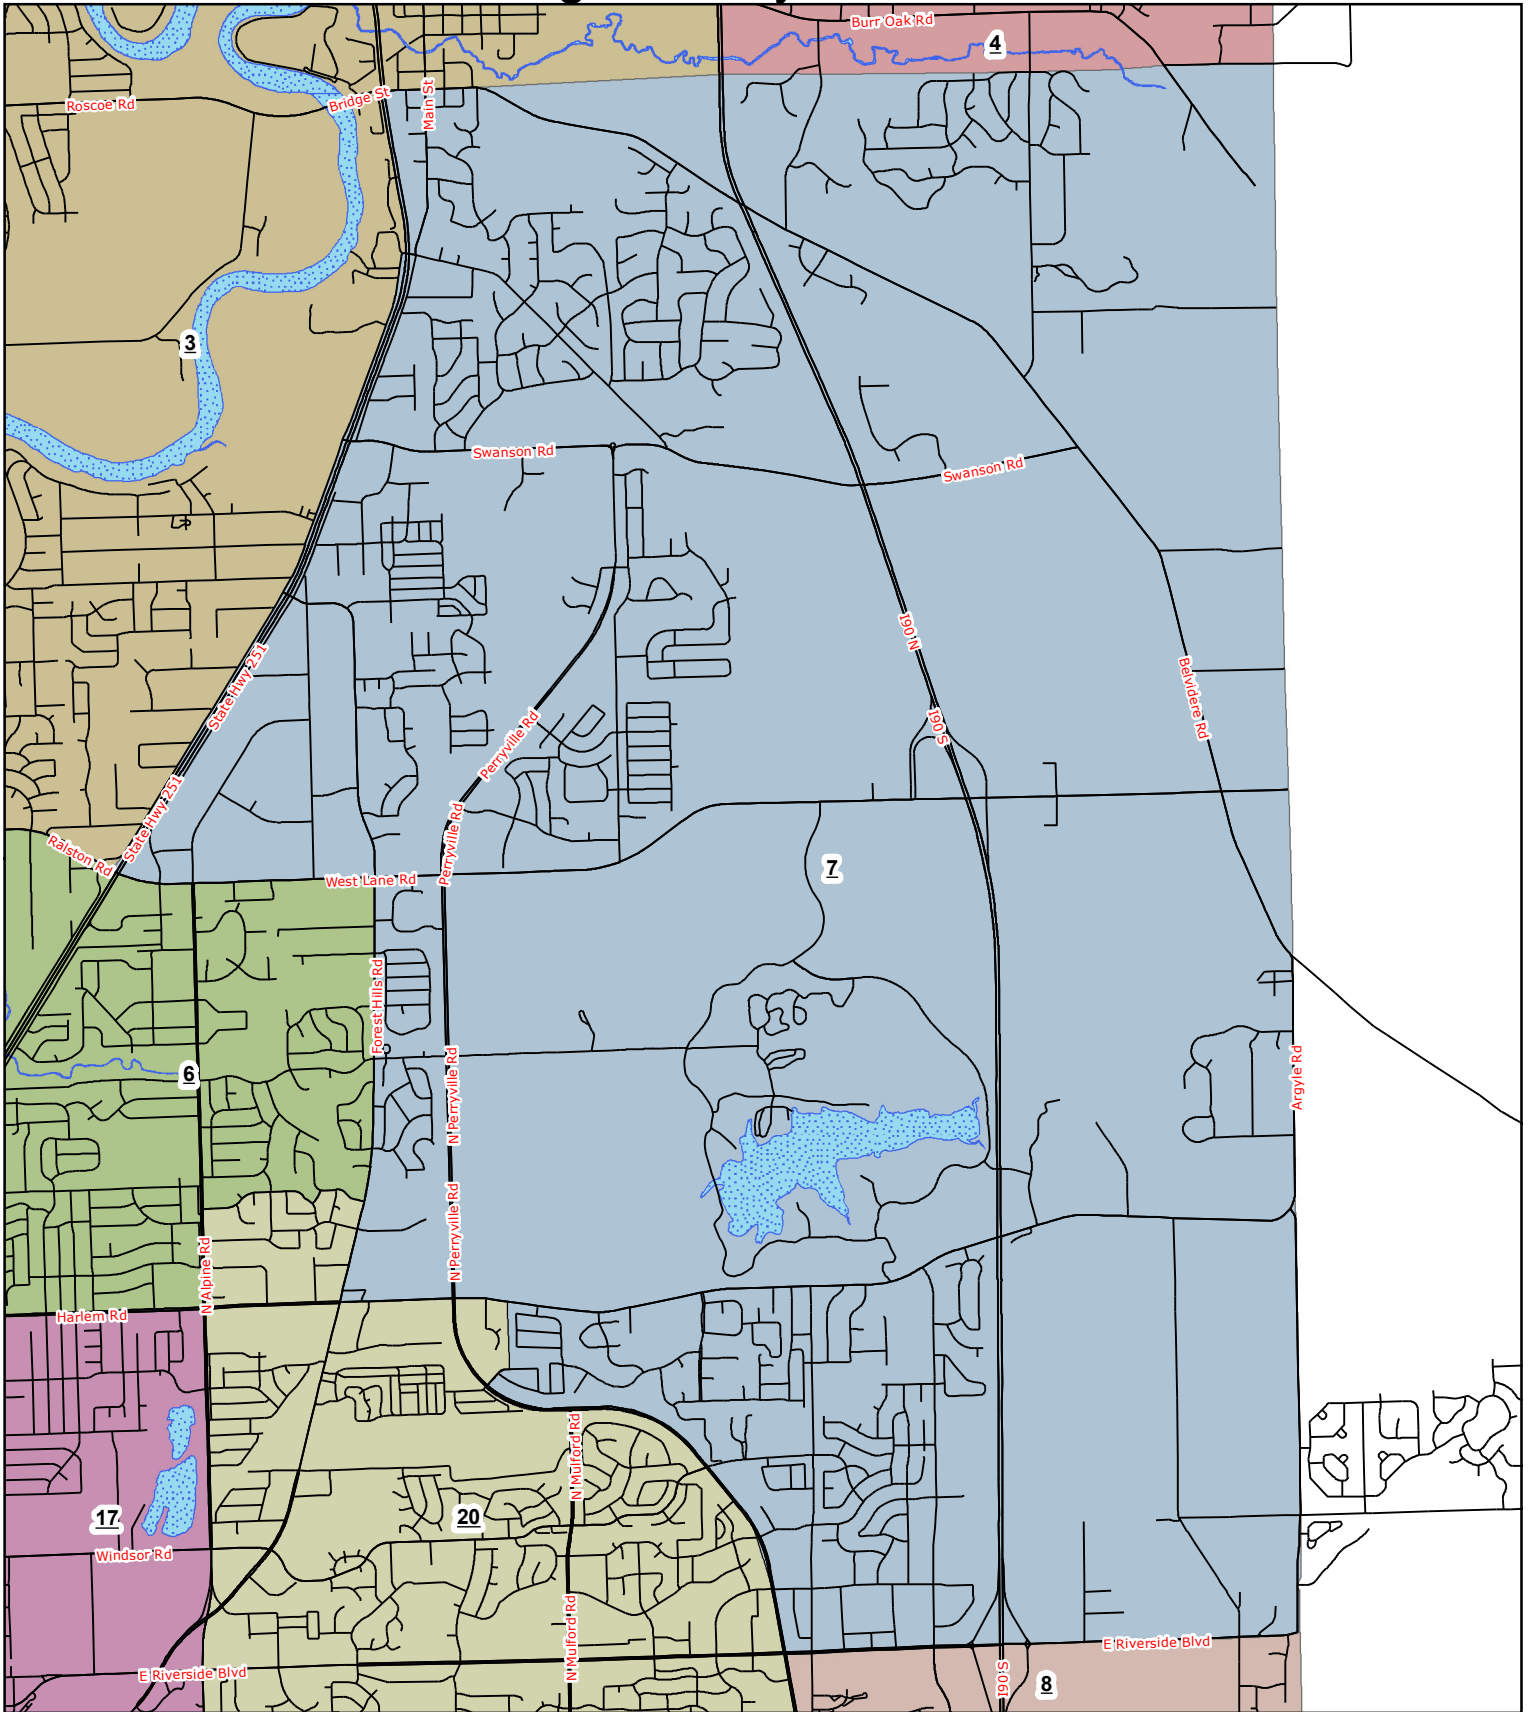

Winnebago County Board District 7

County Board Districts

The Winnebago County computerized aerial base property maps were assembled using County, State and other data. The map files are not intended to be the official survey of the land. The official land records are on file in the Winnebago County recorder's office.

Future districts are based off of the 2010 U.S. Census Block Population. Total population was divided by 20 future districts, this comes to an approximate population per district of 14,764.

June 1, 2011