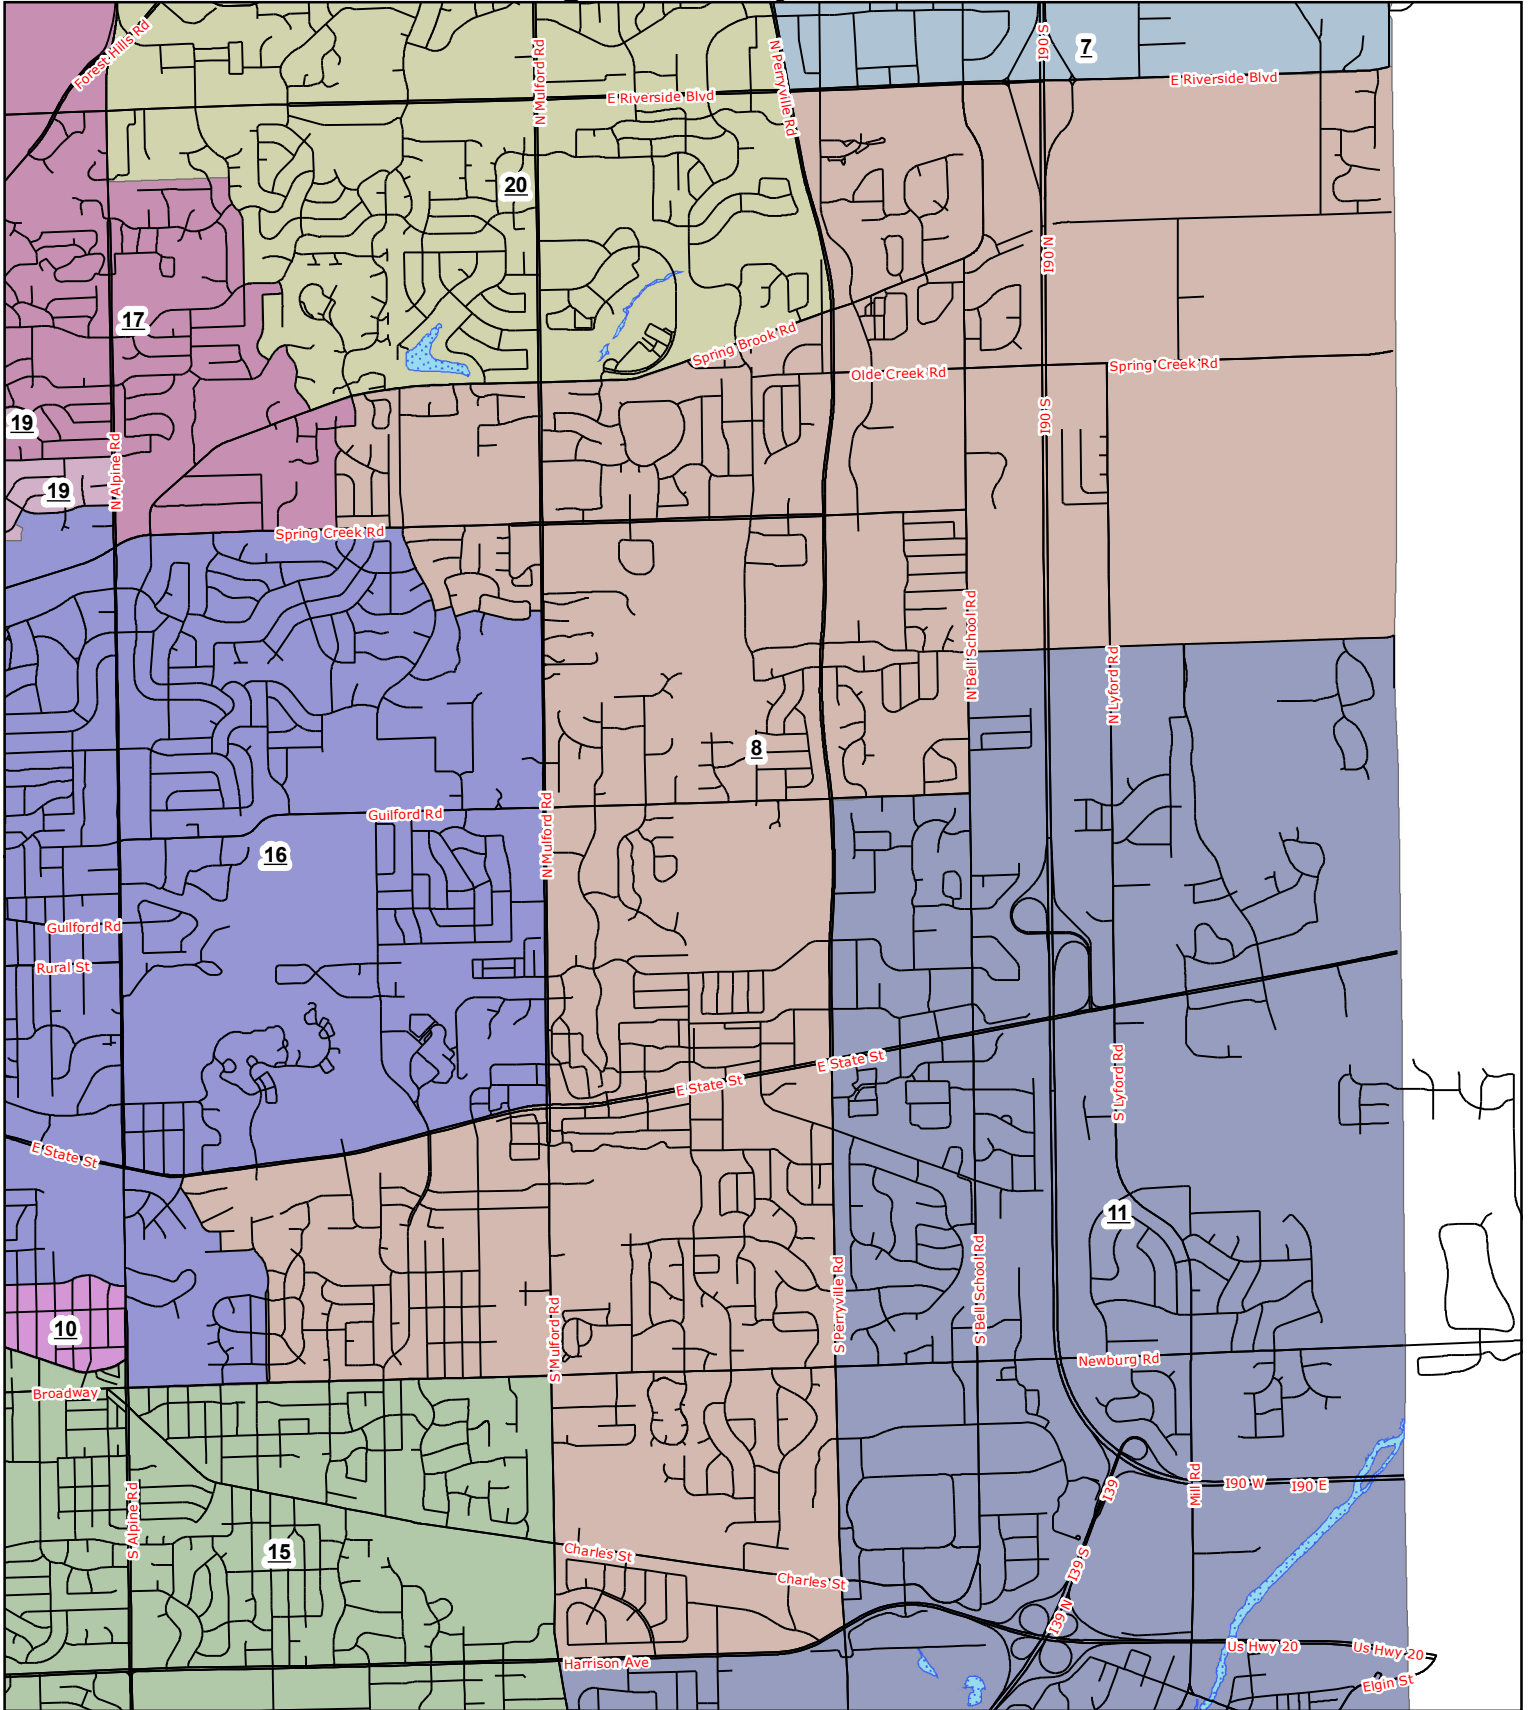

Winnebago County Board District 8

County Board Districts

The Winnebago County computerized aerial base property maps were assembled using County, State and other data. The map files are not intended to be the official survey of the land. The official land records are on file in the Winnebago County recorder's office.

Future districts are based off of the 2010 U.S. Census Block Population. Total population was divided by 20 future districts, this comes to an approximate population per district of 14,764.

June 1, 2011