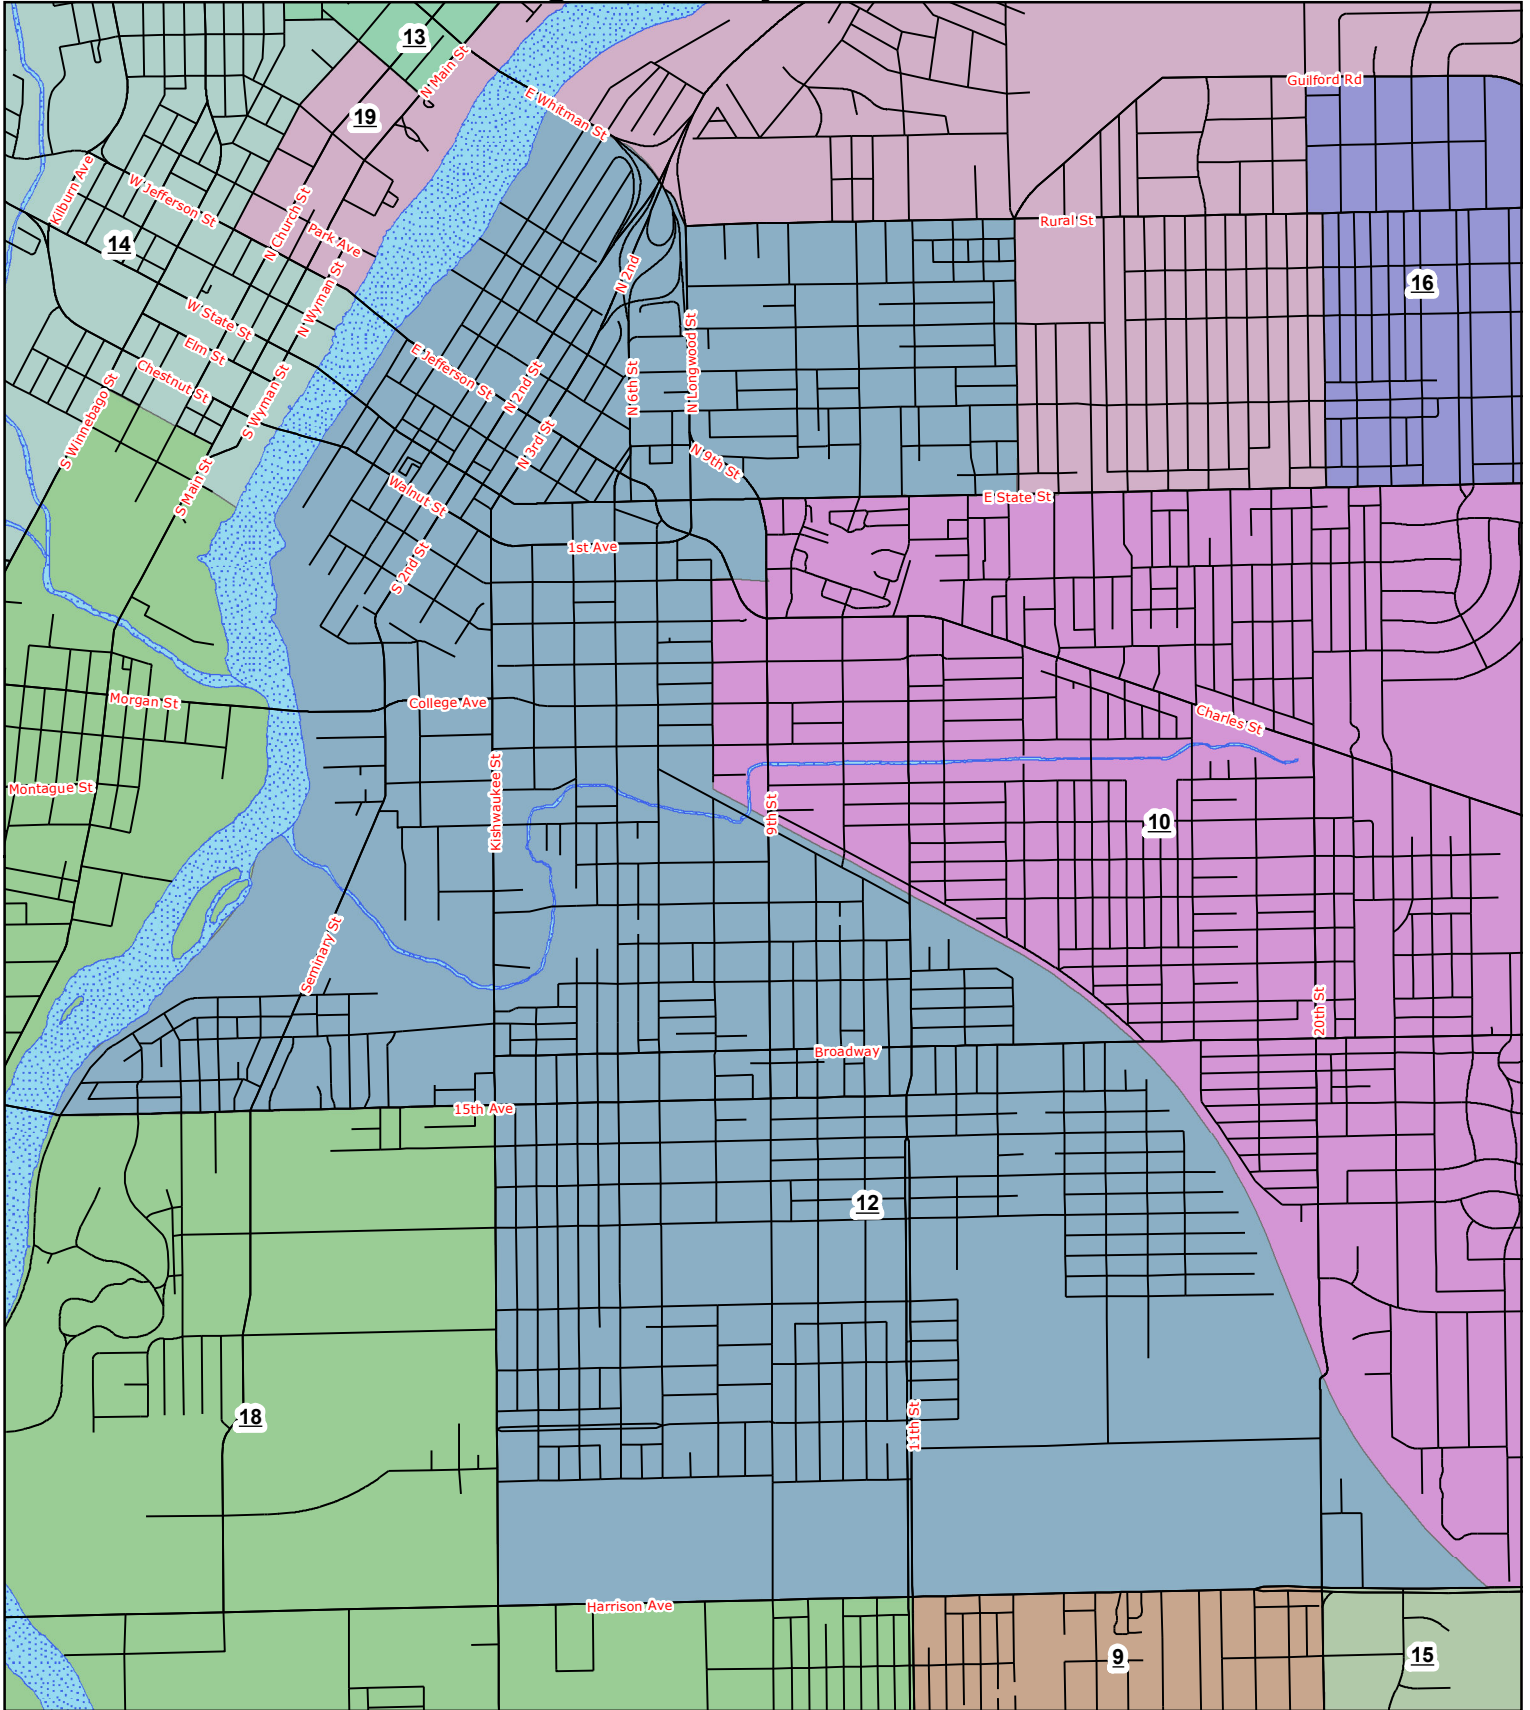

Winnebago County Board District 12

County Board Districts

1	6	11	16
2	7	12	17
3	8	13	18
4	9	14	19
5	10	15	20

The Winnebago County computerized aerial base property maps were assembled using County, State and other data. The map files are not intended to be the official survey of the land. The official land records are on file in the Winnebago County recorder's office.

Future districts are based off of the 2010 U.S. Census Block Population. Total population was divided by 20 future districts, this comes to an approximate population per district of 14,764.

June 1, 2011