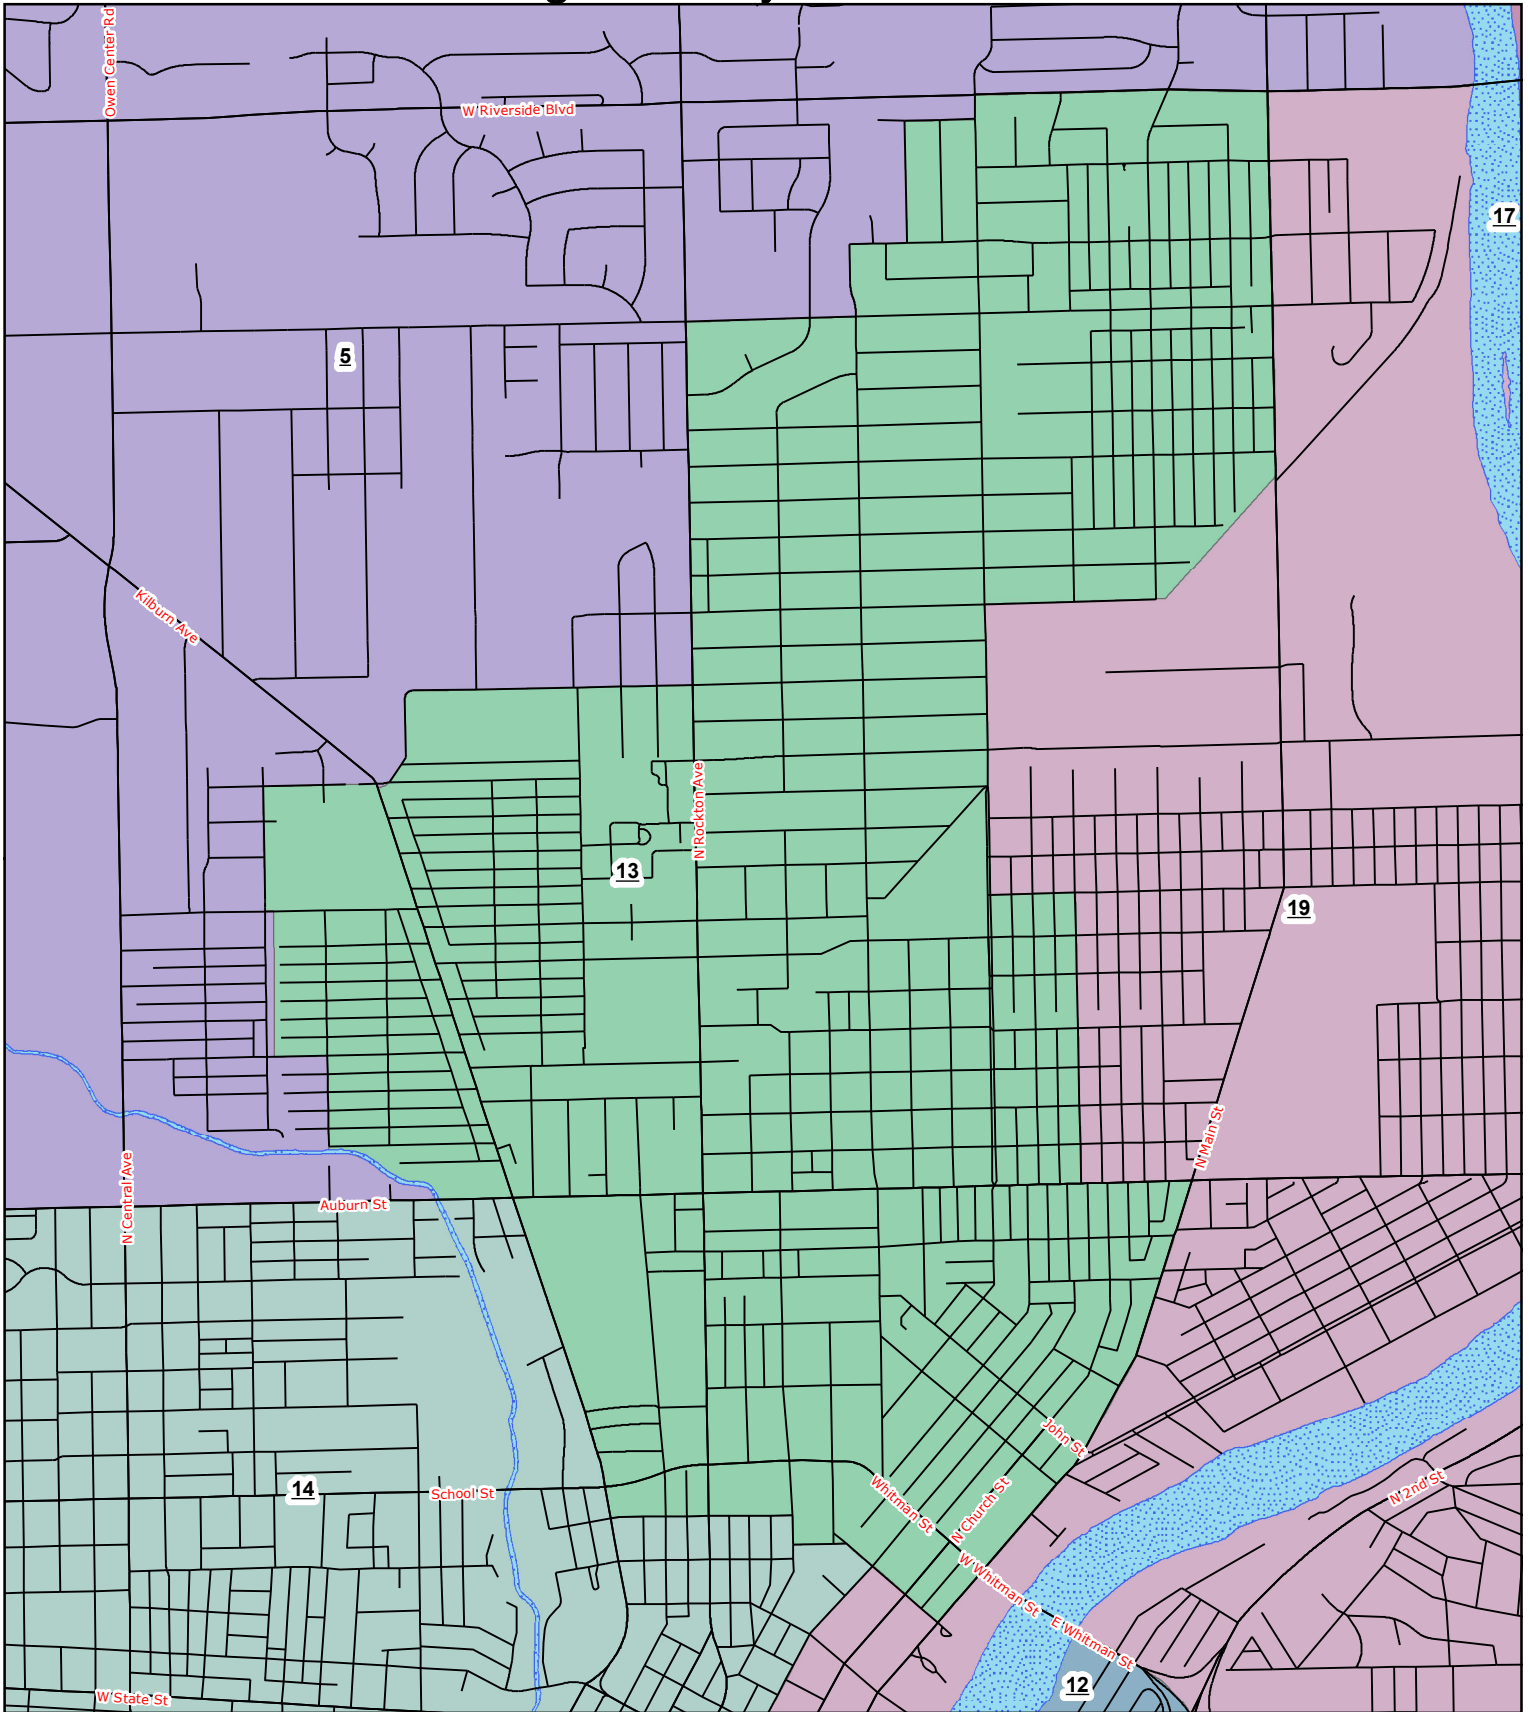

# Winnebago County Board District 13

## County Board Districts

The Winnebago County computerized aerial base property maps were assembled using County, State and other data. The map files are not intended to be the official survey of the land. The official land records are on file in the Winnebago County recorder's office.

Future districts are based off of the 2010 U.S. Census Block Population. Total population was divided by 20 future districts, this comes to an approximate population per district of 14,764.

June 1, 2011