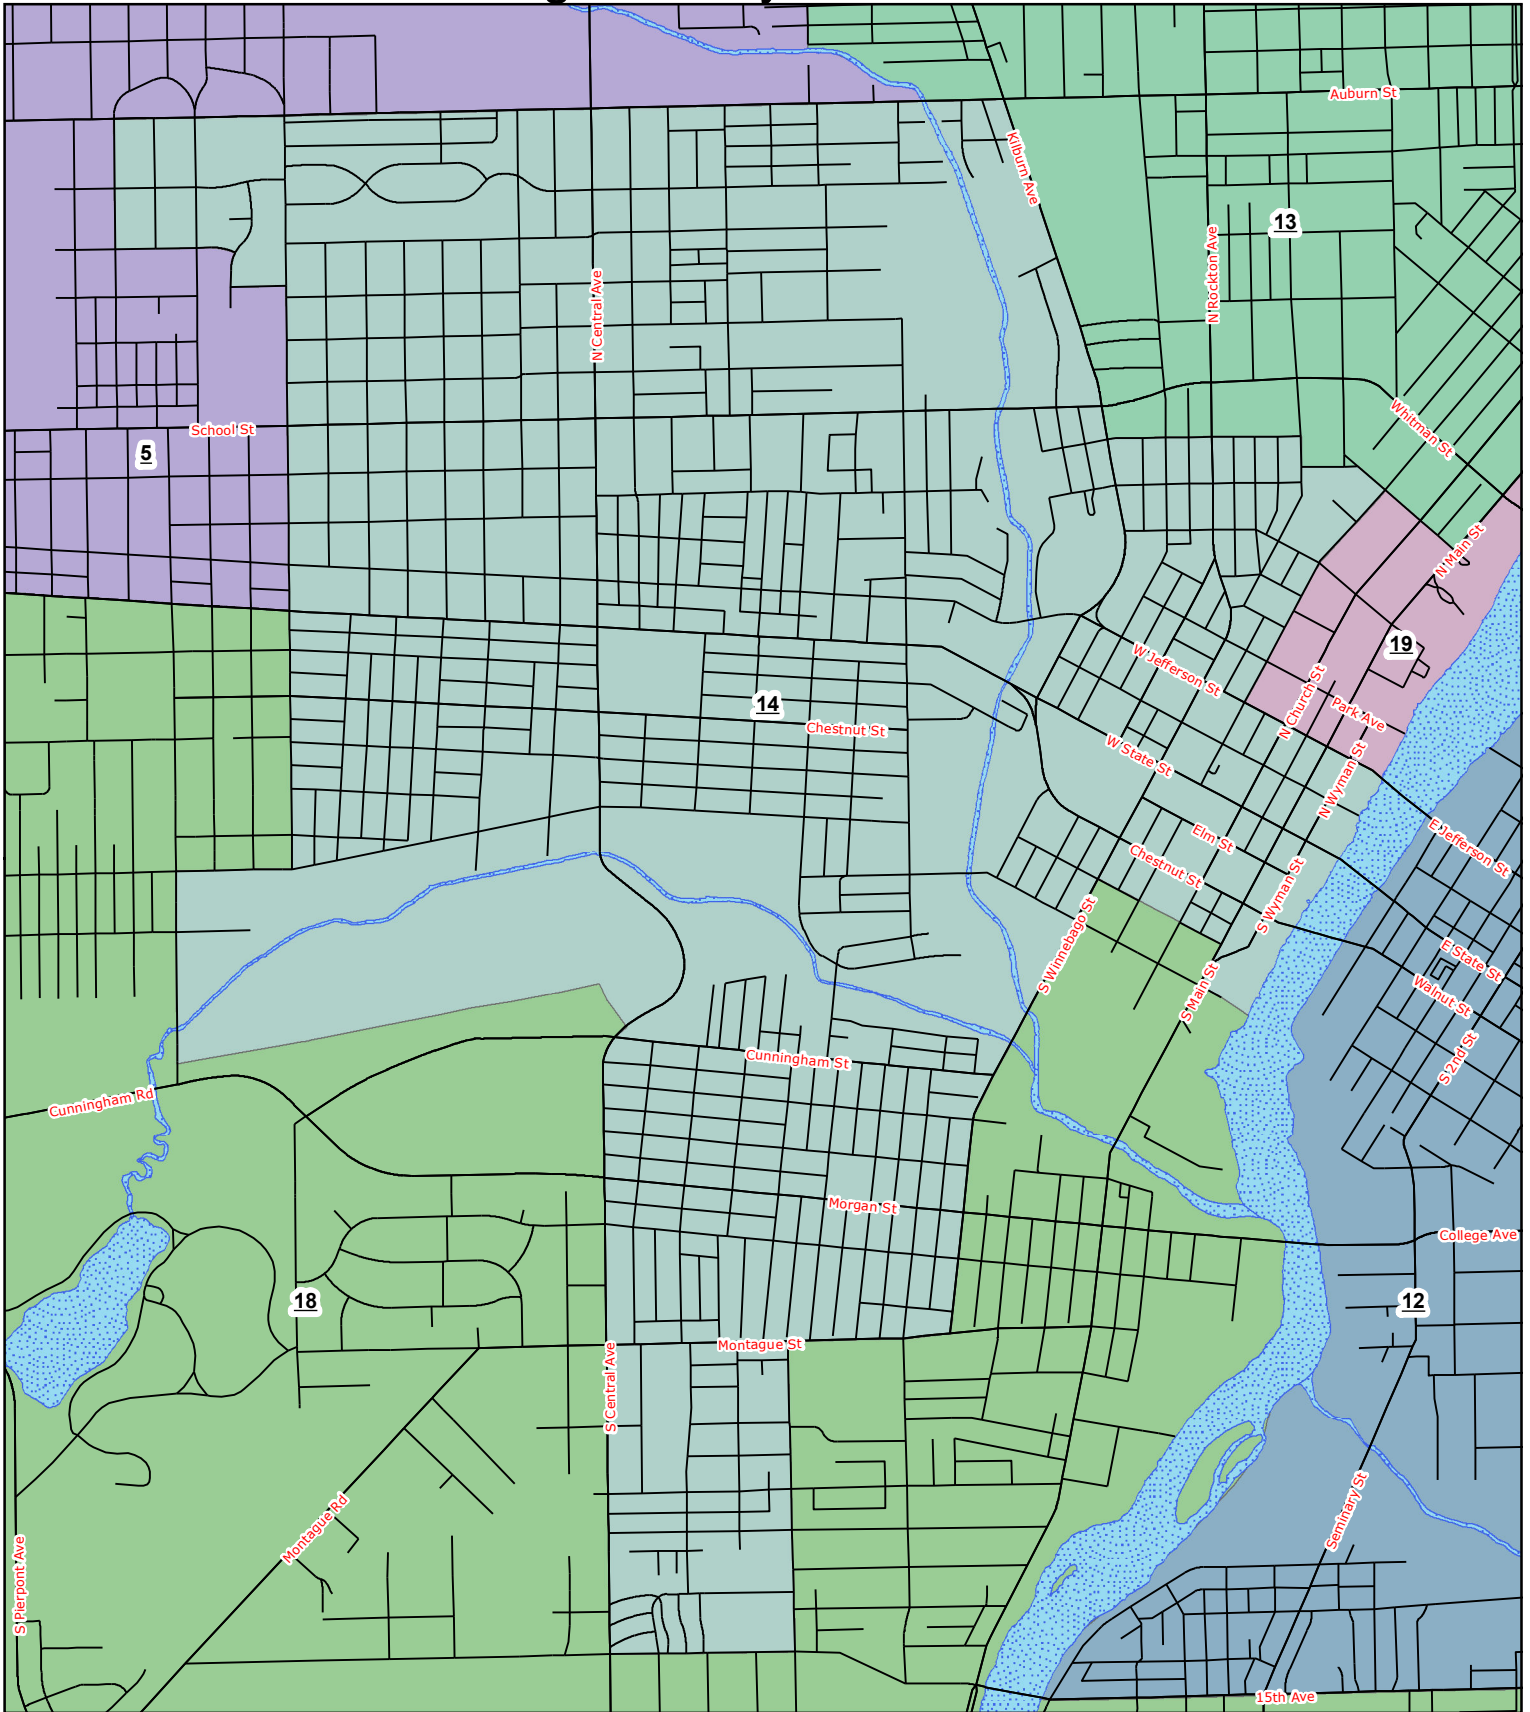

# Winnebago County Board District 14

## County Board Districts

The Winnebago County computerized aerial base property maps were assembled using County, State and other data. The map files are not intended to be the official survey of the land. The official land records are on file in the Winnebago County recorder's office.

Future districts are based off of the 2010 U.S. Census Block Population. Total population was divided by 20 future districts, this comes to an approximate population per district of 14,764.

June 1, 2011