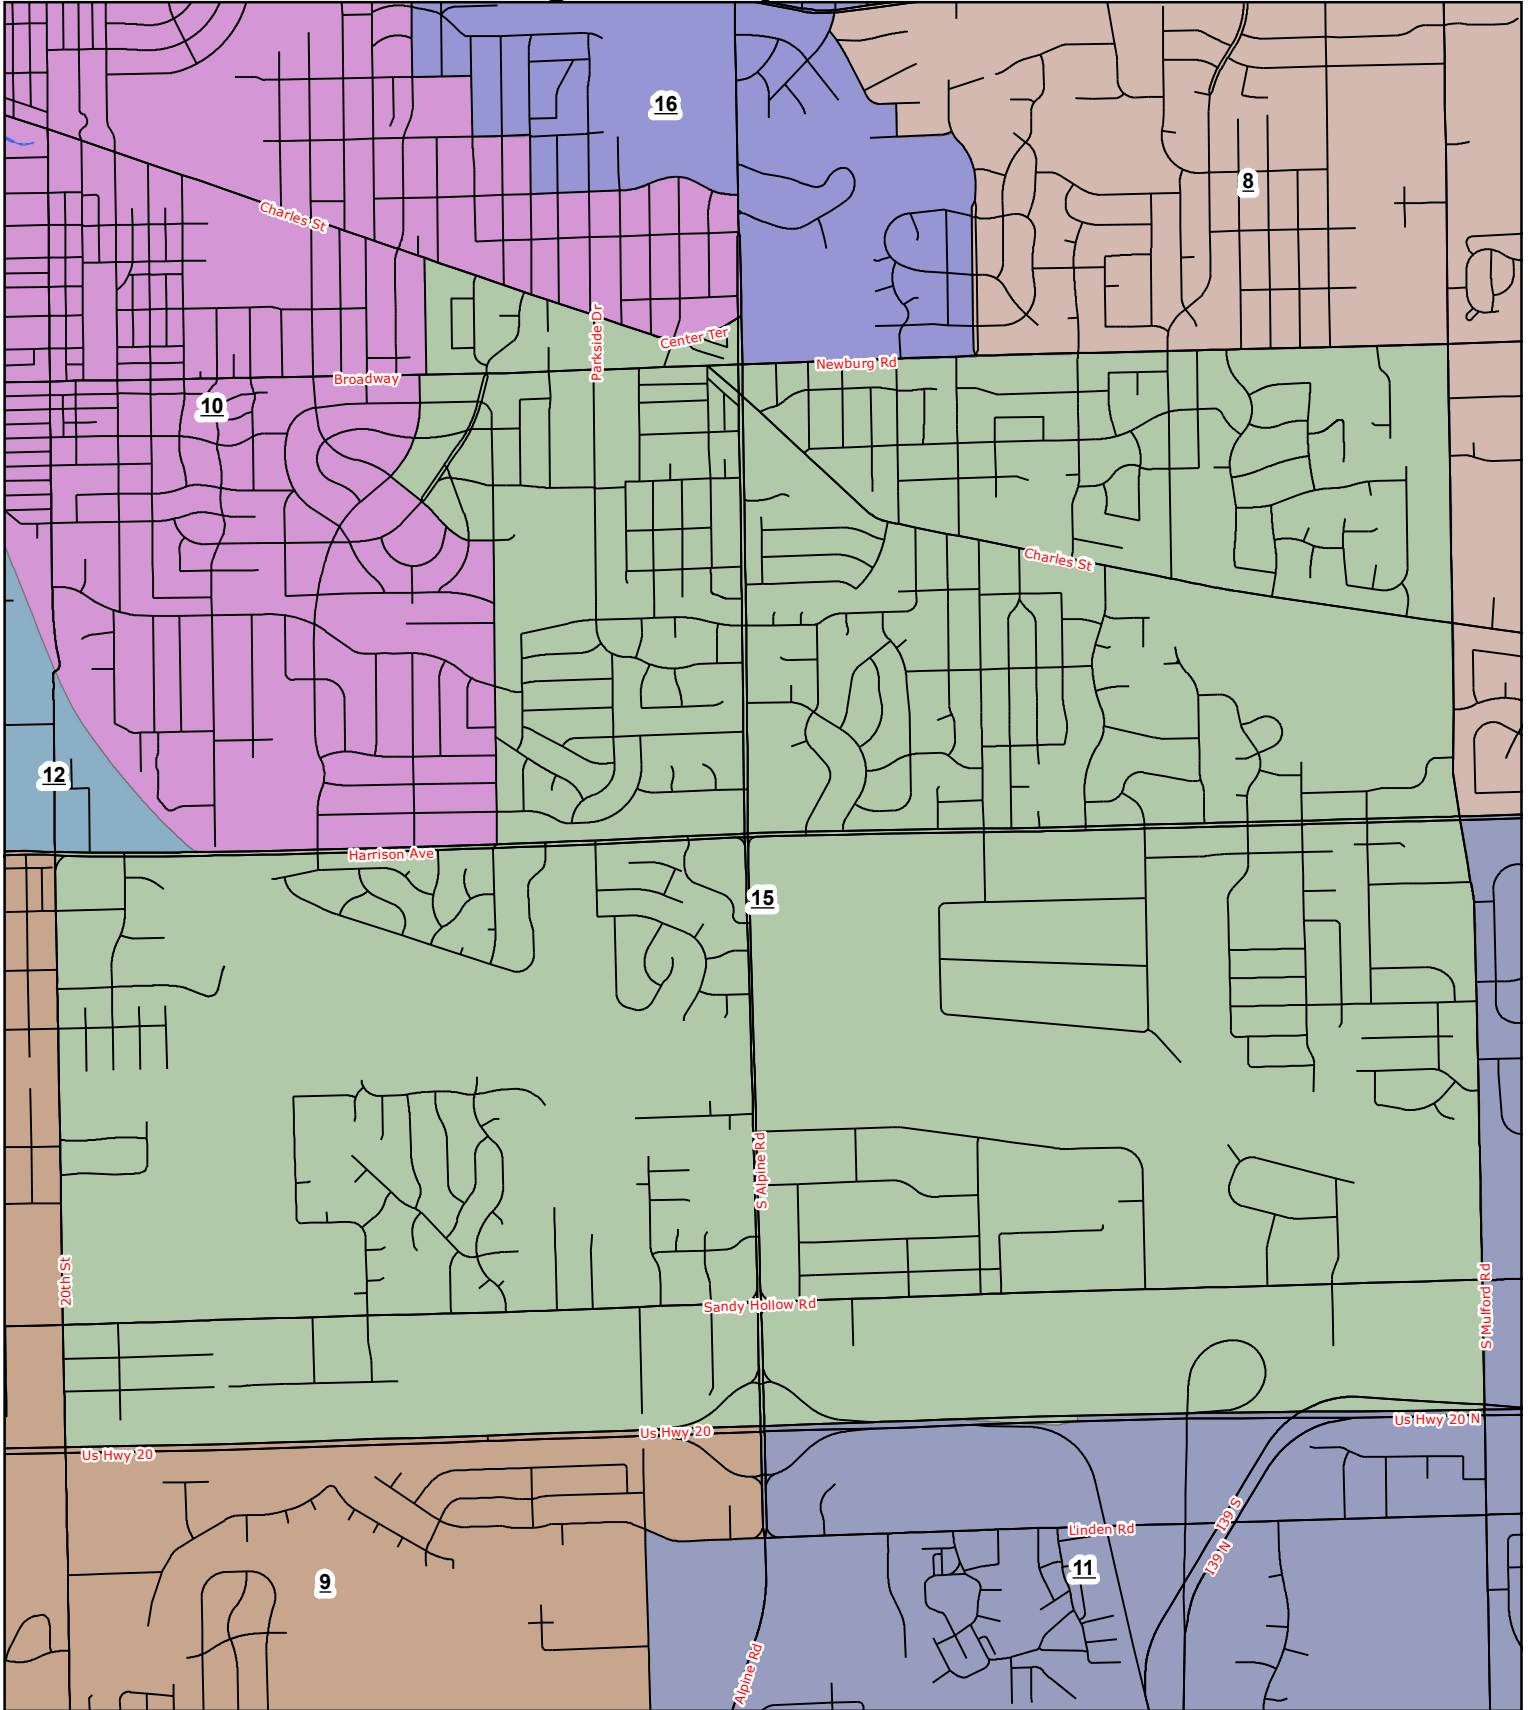

Winnebago County Board District 15

County Board Districts

The Winnebago County computerized aerial base property maps were assembled using County, State and other data. The map files are not intended to be the official survey of the land. The official land records are on file in the Winnebago County recorder's office.

Future districts are based off of the 2010 U.S. Census Block Population. Total population was divided by 20 future districts, this comes to an approximate population per district of 14,764.

June 1, 2011