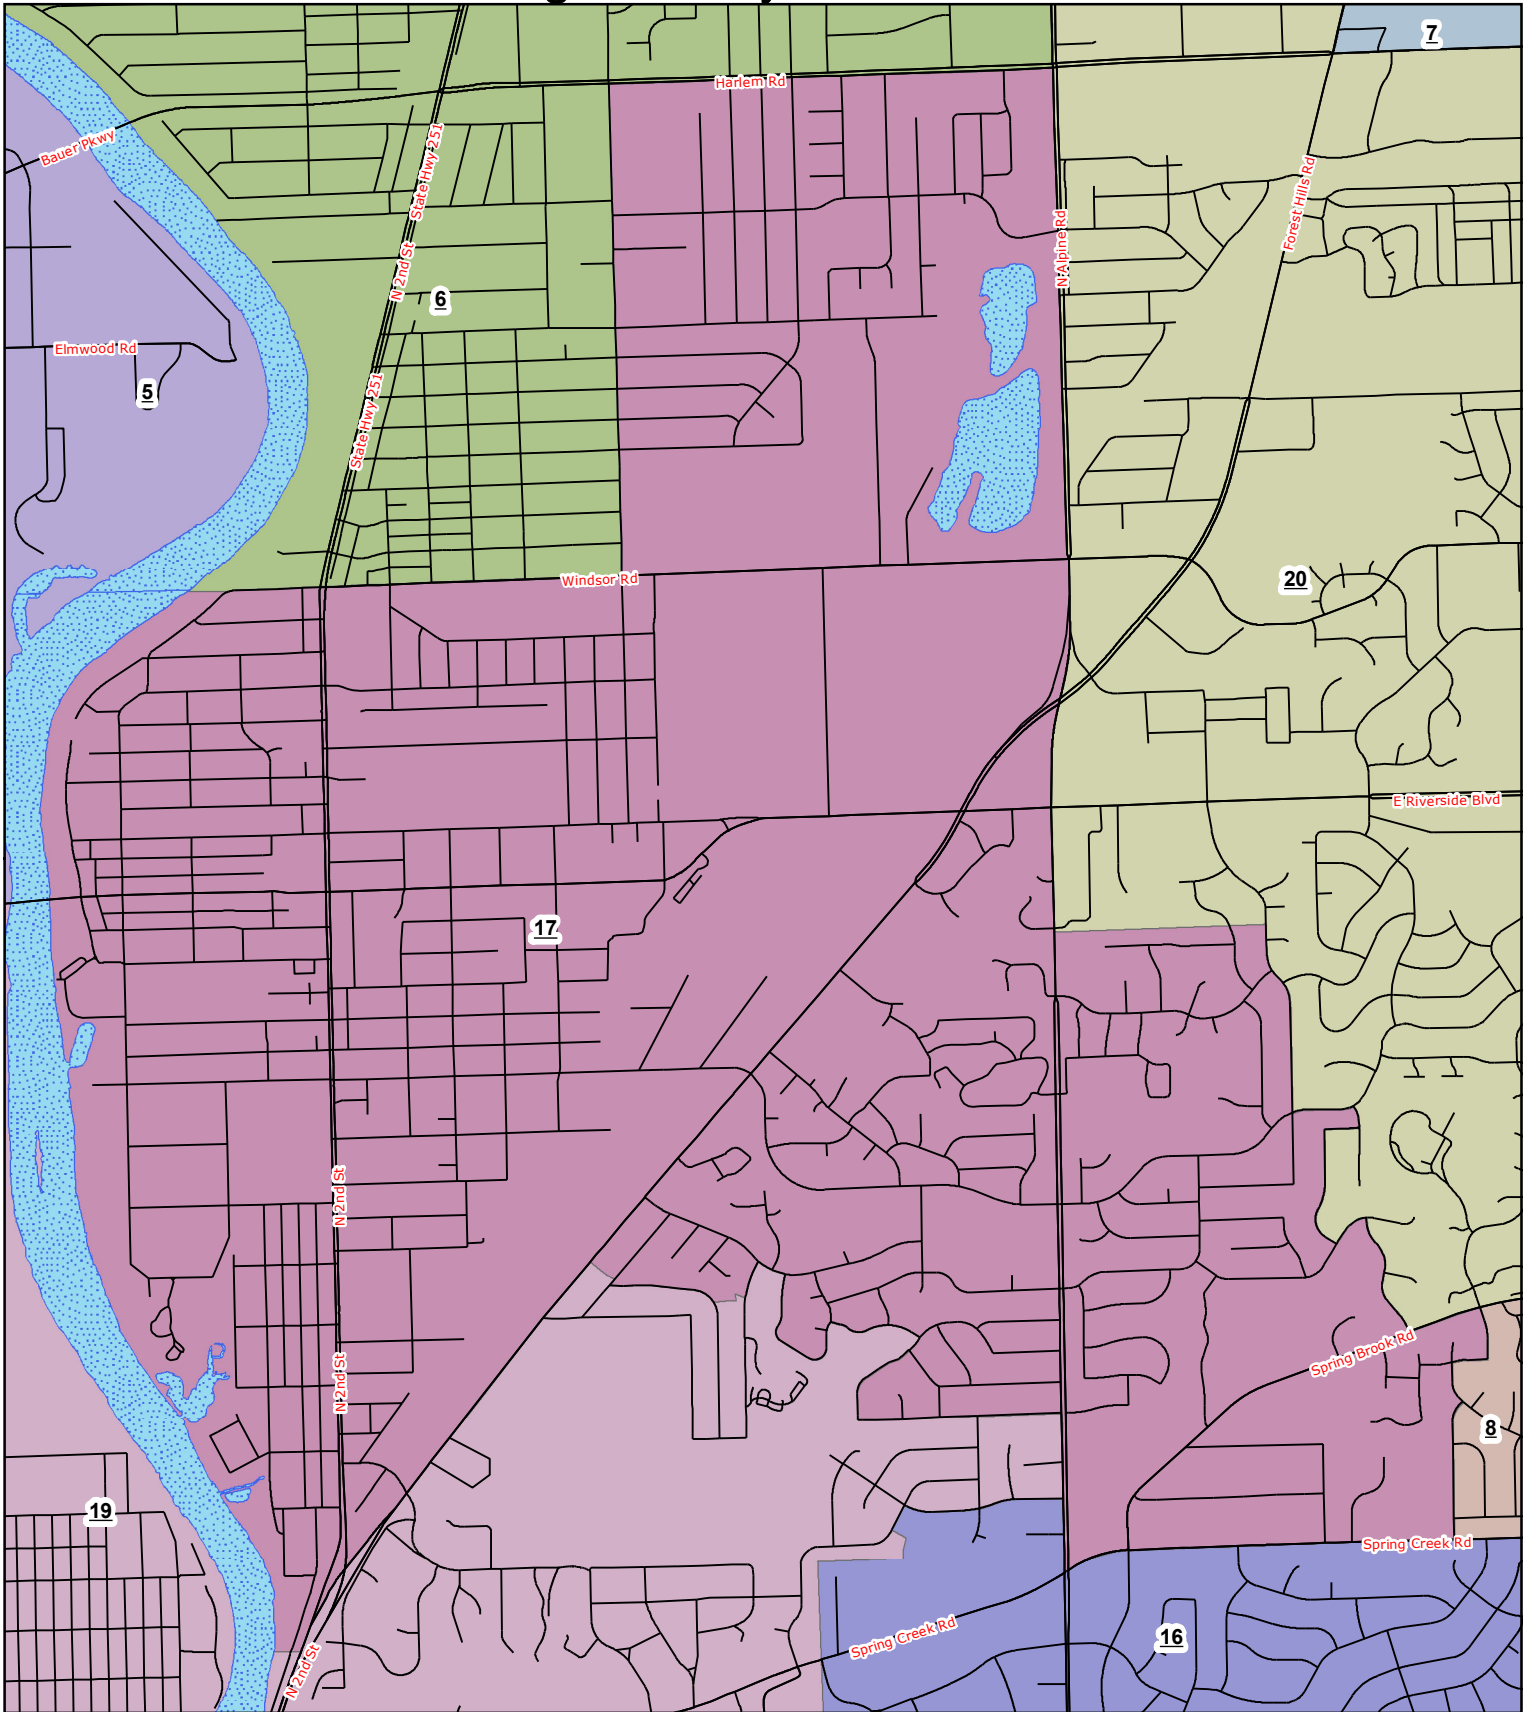

Winnebago County Board District 17

County Board Districts

The Winnebago County computerized aerial base property maps were assembled using County, State and other data. The map files are not intended to be the official survey of the land. The official land records are on file in the Winnebago County recorder's office.

Future districts are based off of the 2010 U.S. Census Block Population. Total population was divided by 20 future districts, this comes to an approximate population per district of 14,764.

June 1, 2011