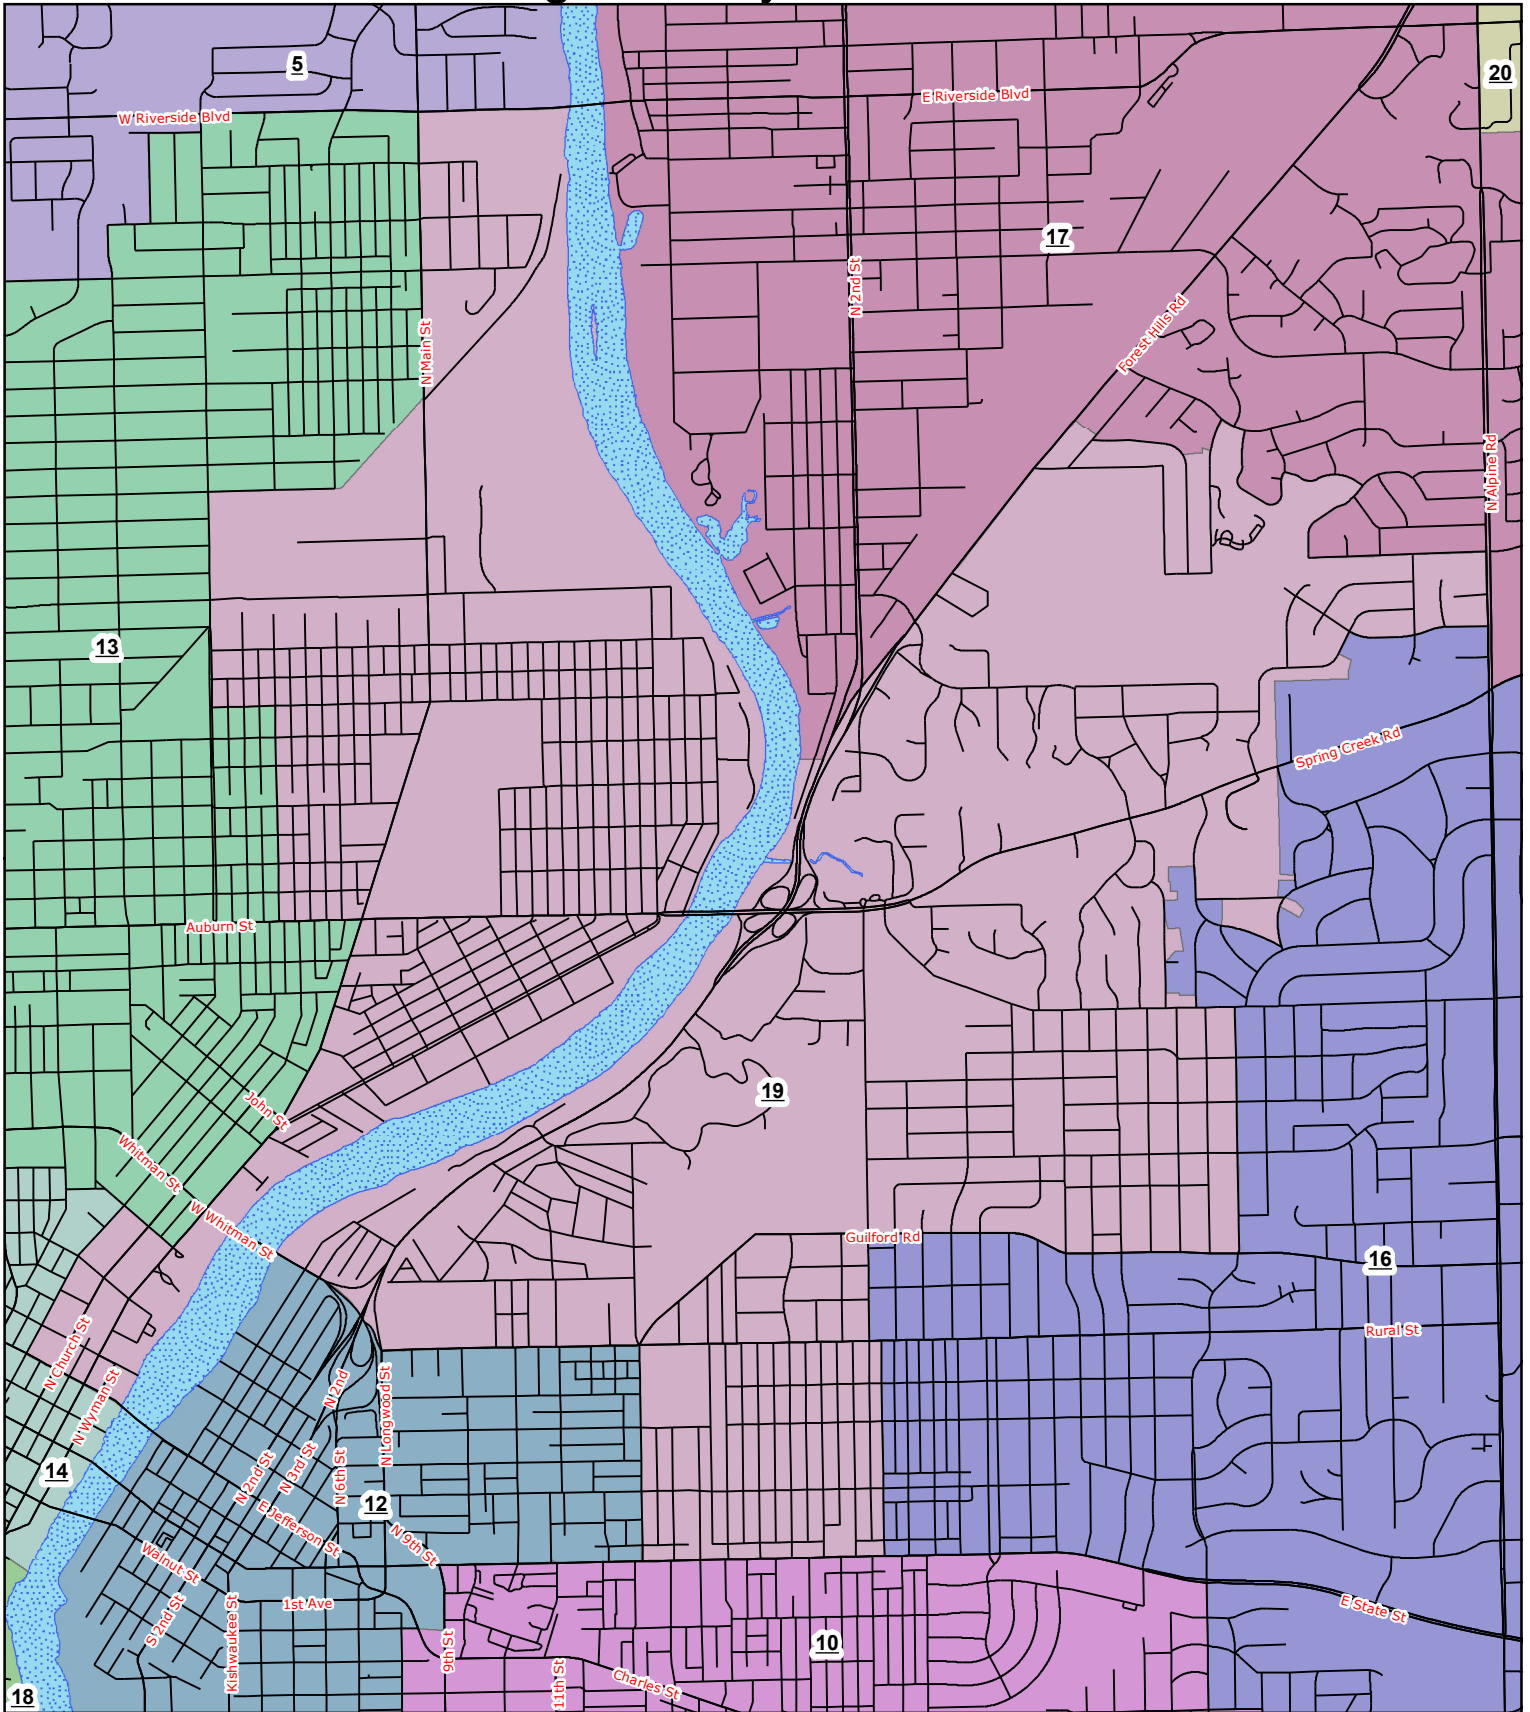

Winnebago County Board District 19

County Board Districts

The Winnebago County computerized aerial base property maps were assembled using County, State and other data. The map files are not intended to be the official survey of the land. The official land records are on file in the Winnebago County recorder's office.

Future districts are based off of the 2010 U.S. Census Block Population. Total population was divided by 20 future districts, this comes to an approximate population per district of 14,764.

June 1, 2011