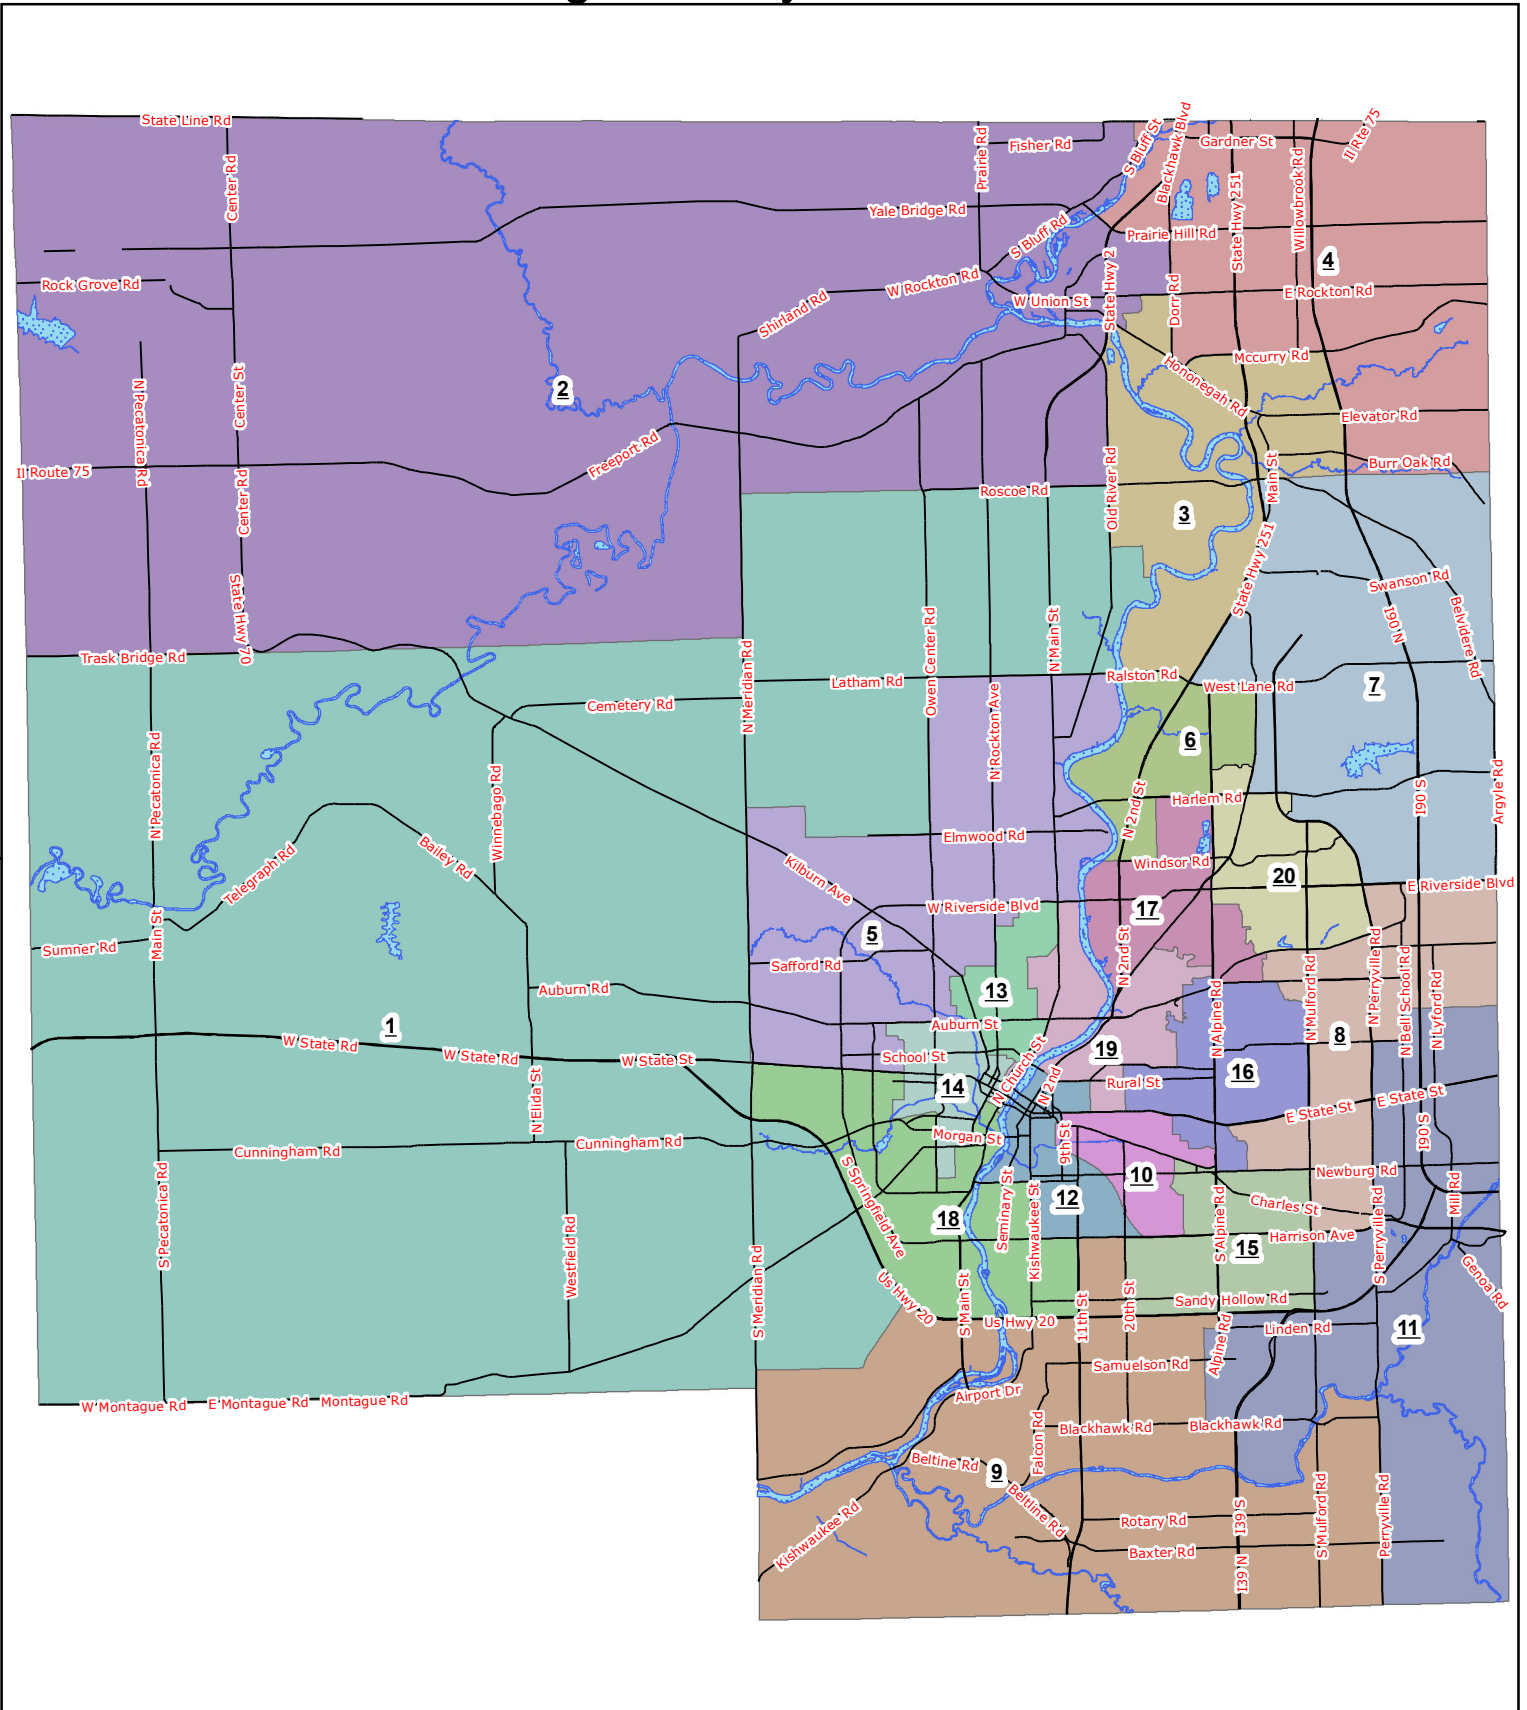

Winnebago County Board Districts

County Board Districts

1	6	11	16
2	7	12	17
3	8	13	18
4	9	14	19
5	10	15	20

The Winnebago County computerized aerial base property maps were assembled using County, State and other data. The map files are not intended to be the official survey of the land. The official land records are on file in the Winnebago County recorder's office.

Future districts are based off of the 2010 U.S. Census Block Population. Total population was divided by 20 future districts, this comes to an approximate population per district of 14,764.

June 1, 2011