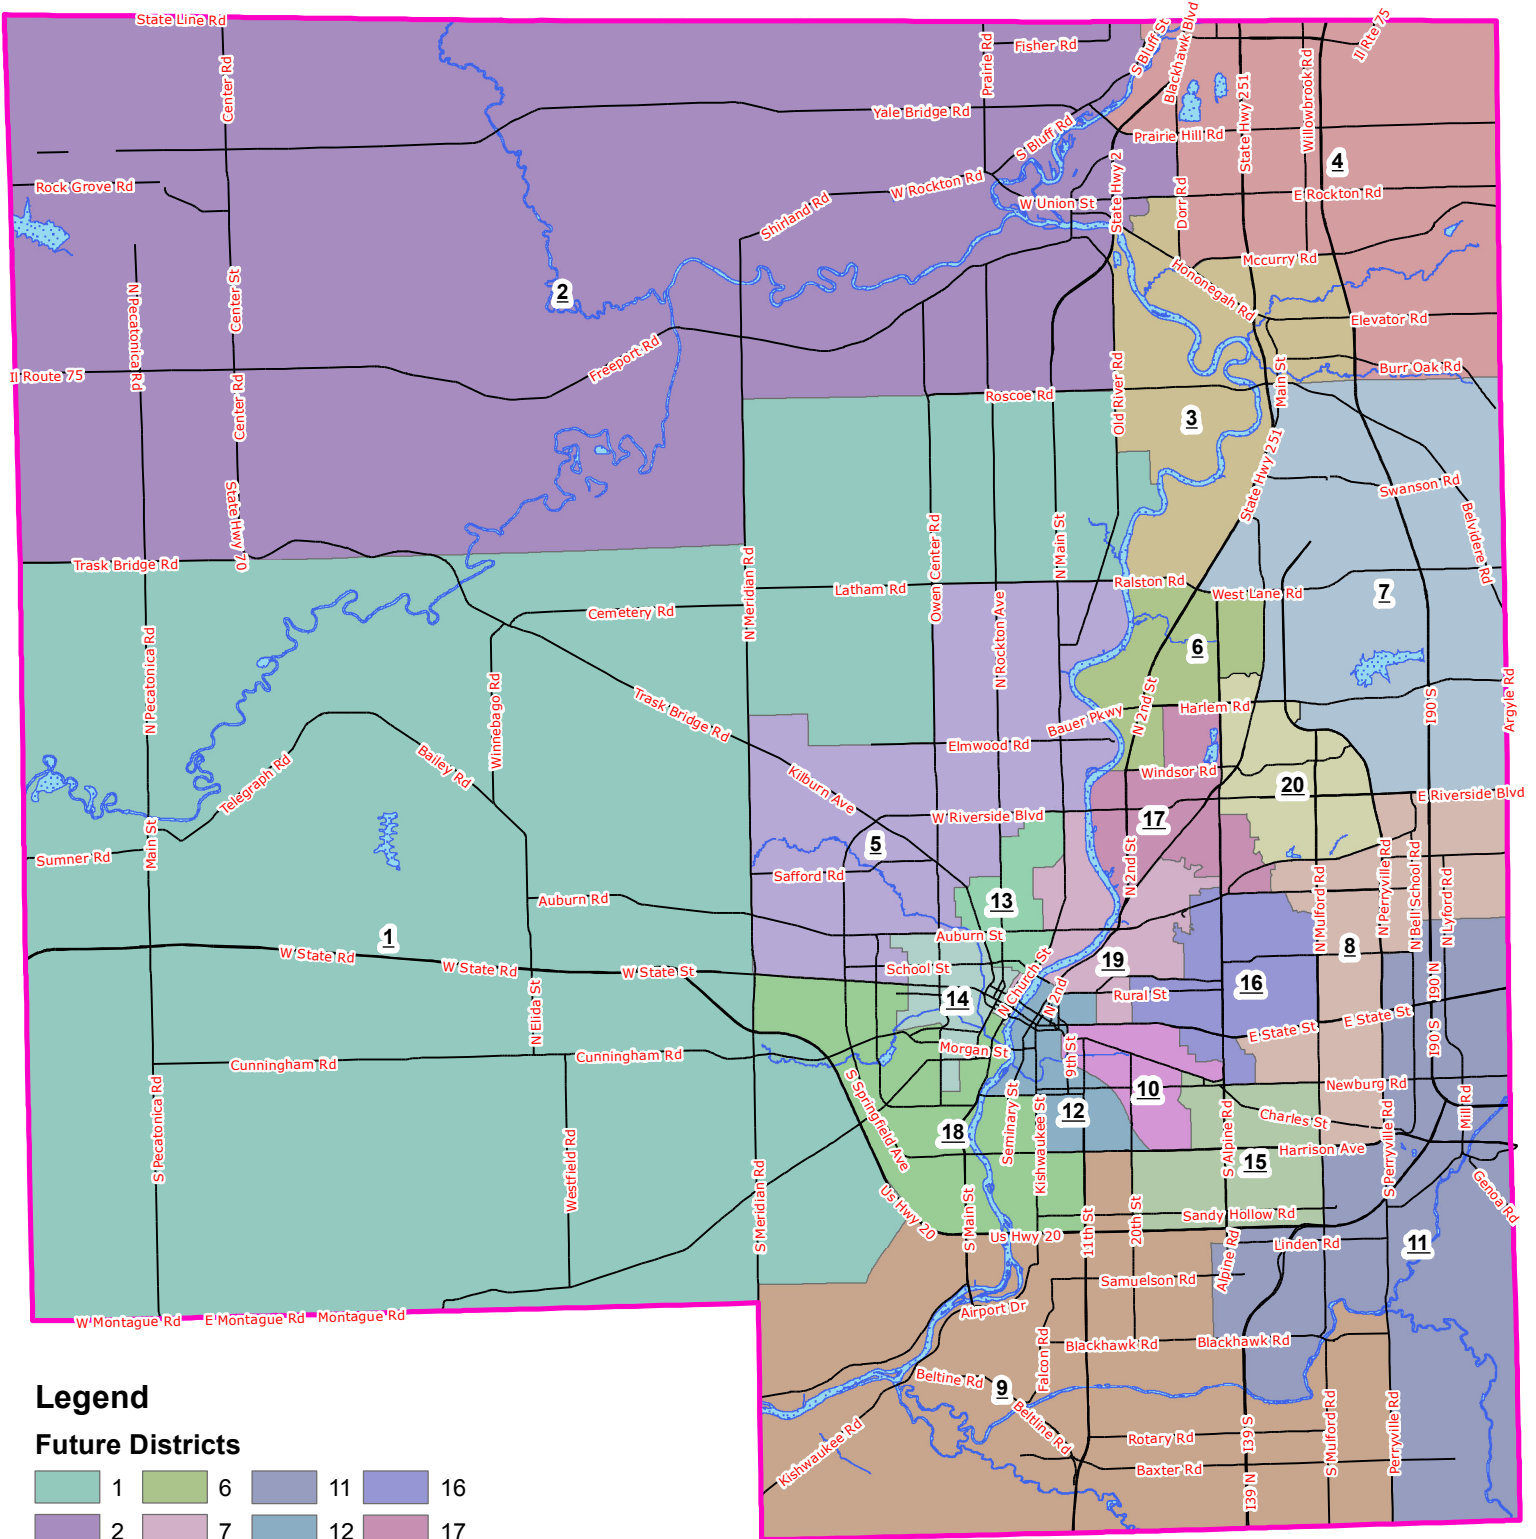

Winnebago County Board Districts

Legend

Future Districts

1	6	11	16
2	7	12	17
3	8	13	18
4	9	14	19
5	10	15	20

1 inch = 16,000 feet

The Winnebago County computerized aerial base property maps were assembled using County, State and other data. The map files are not intended to be the official survey of the land. The official land records are on file in the Winnebago County recorder's office.

Draft # 5-8 (Blocks)
June 7, 2011