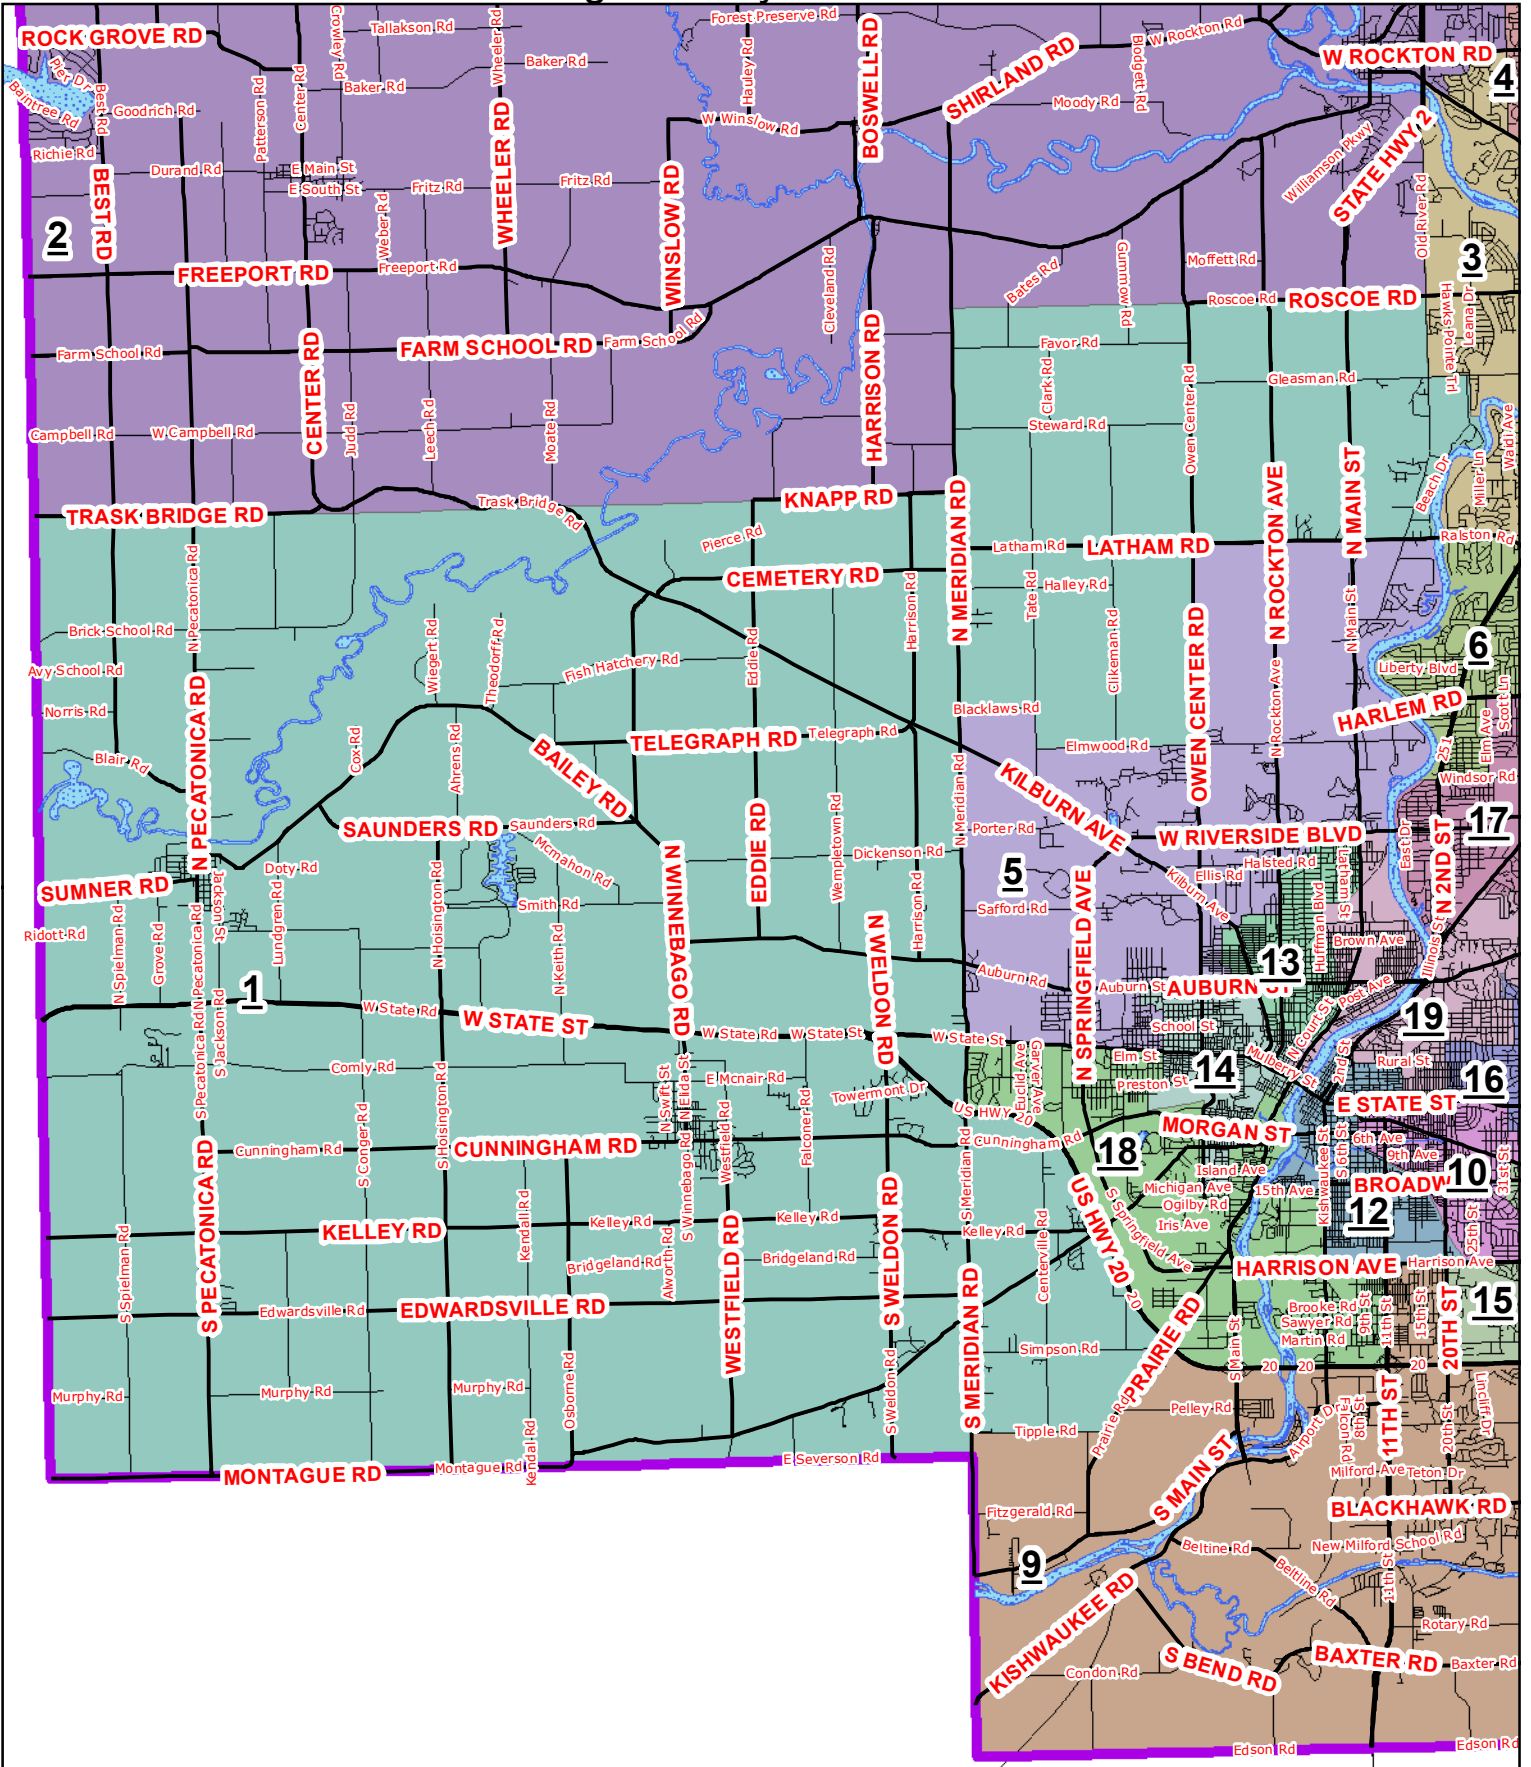

Winnebago County Board District #1

Legend	
	Water Bodies
	County Boundary
County Board District	
	1
	2
	3
	4
	5
	6
	7
	8
	9
	10
	11
	12
	13
	14
	15
	16
	17
	18
	19
	20

The Winnebago County computerized aerial base property maps were assembled using County, State, and other data. The approximate population per district is 14,764 which is based off of the 2010 U.S. Census Block Population.

Map created February 6, 2018