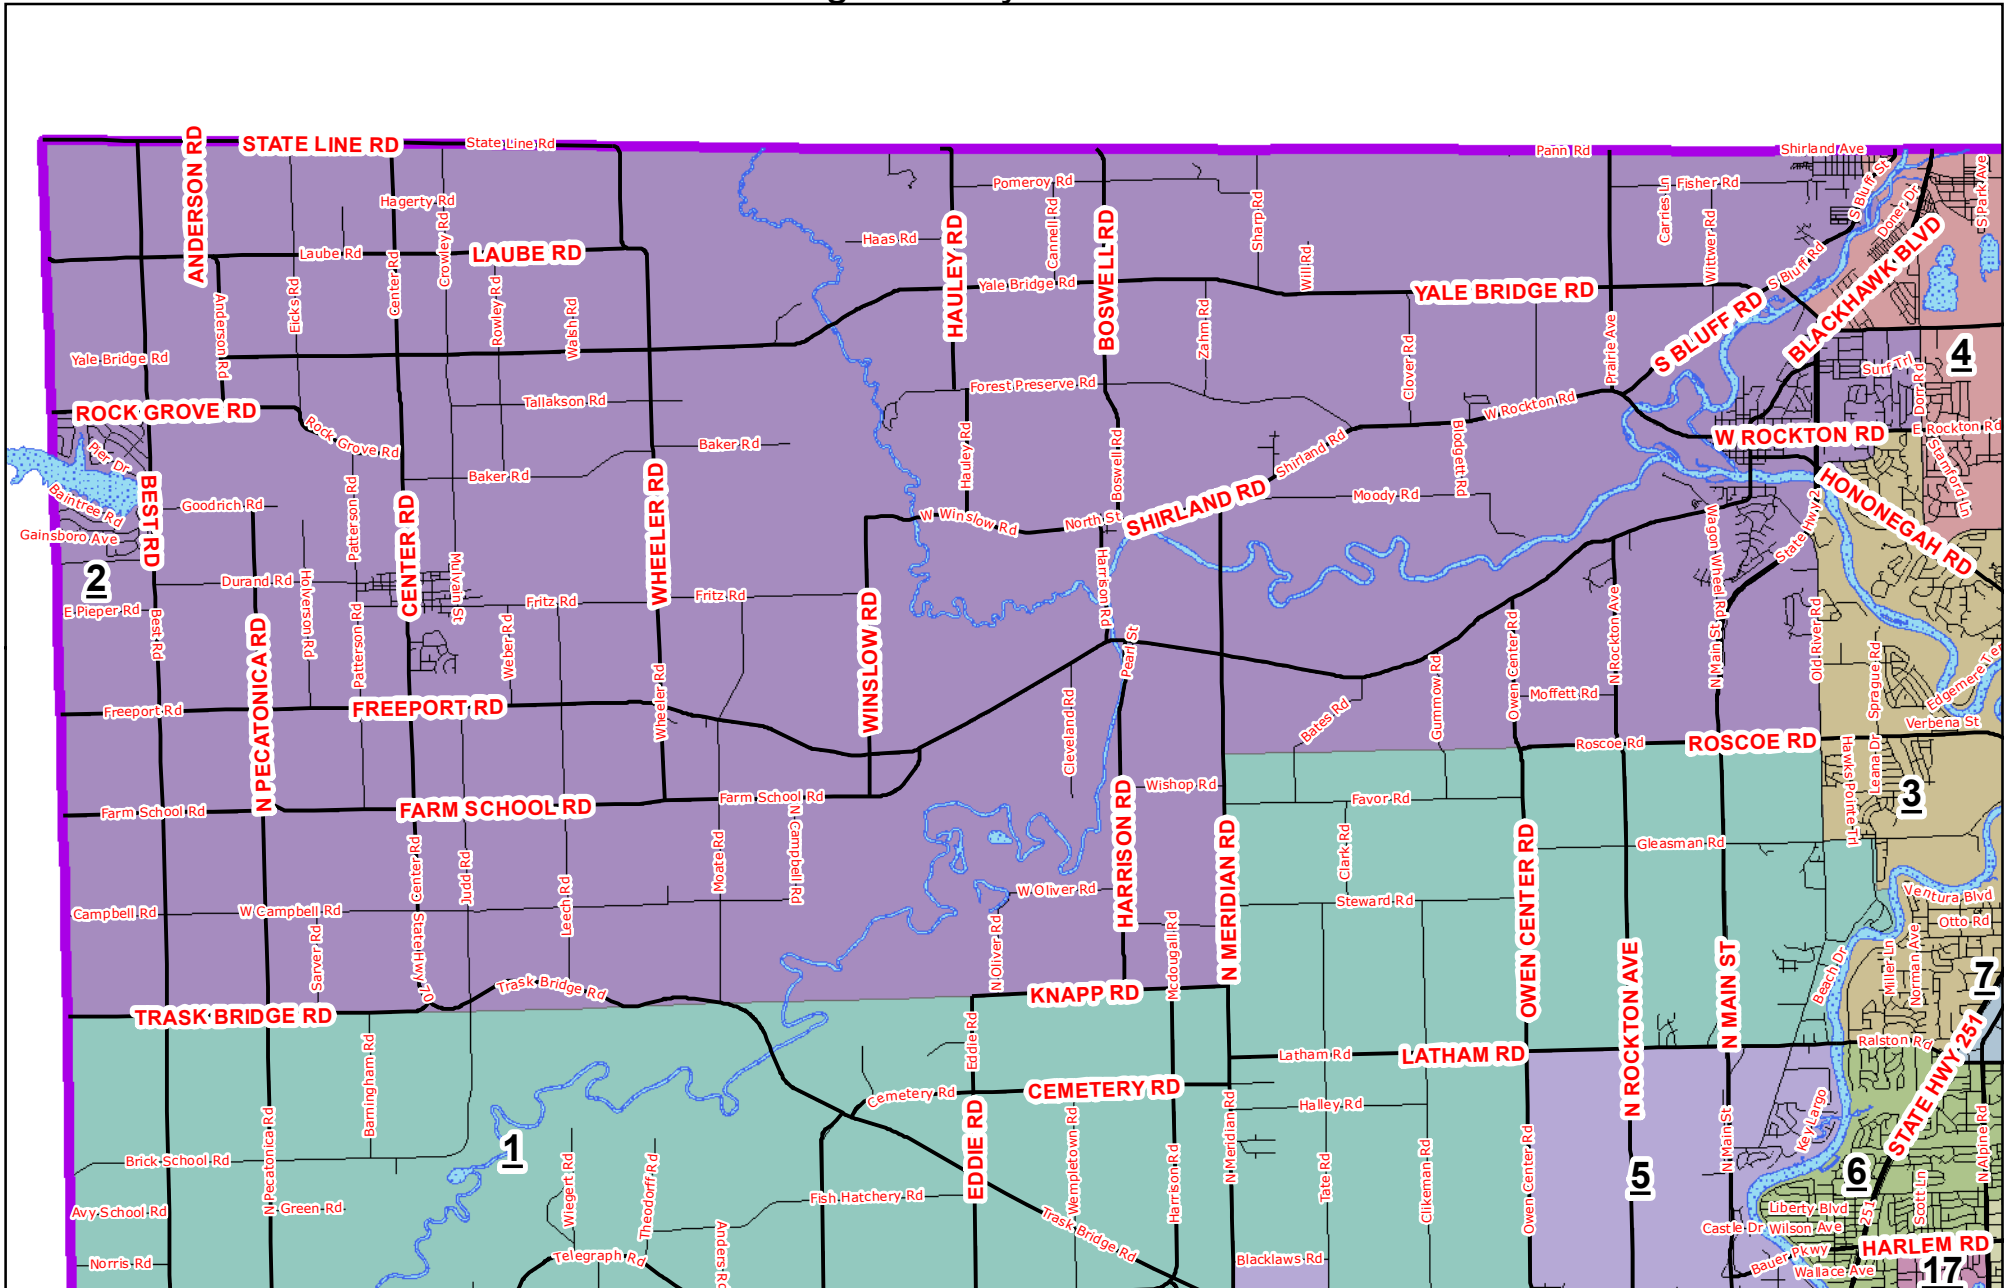

Winnebago County Board District #2

Legend	
	Water Bodies
	County Boundary
County Board District	
	1
	2
	3
	4
	5
	6
	7
	8
	9
	10
	11
	12
	13
	14
	15
	16
	17
	18
	19
	20

The Winnebago County computerized aerial base property maps were assembled using County, State, and other data. The approximate population per district is 14,764 which is based off of the 2010 U.S. Census Block Population.

Map created February 6, 2018