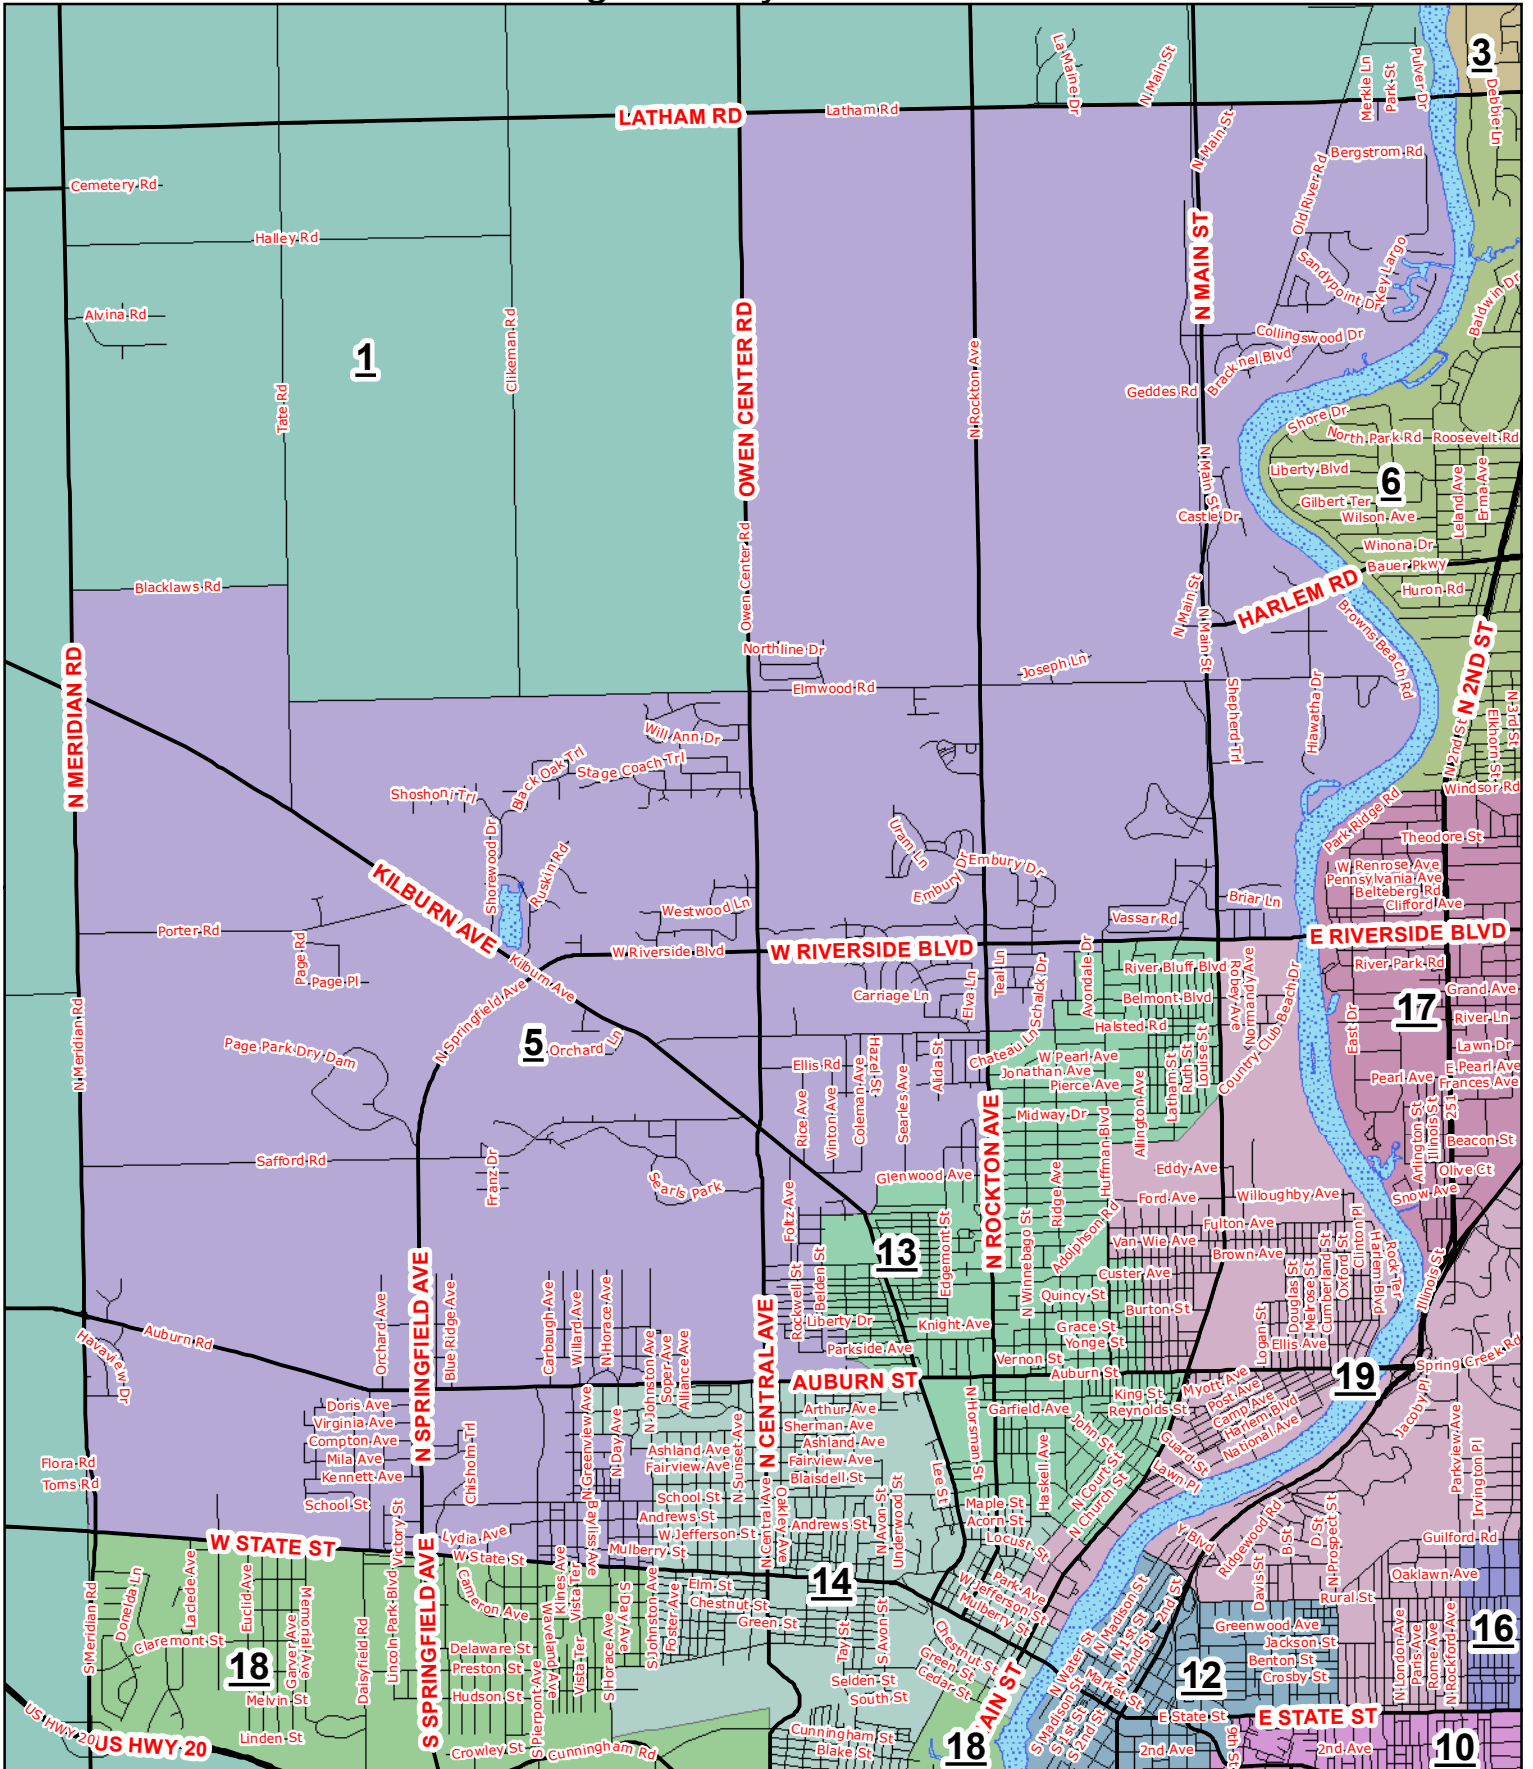

Winnebago County Board District #5

Legend	
	Water Bodies
	County Boundary
County Board District	
	1
	2
	3
	4
	5
	6
	7
	8
	9
	10
	11
	12
	13
	14
	15
	16
	17
	18
	19
	20

The Winnebago County computerized aerial base property maps were assembled using County, State, and other data. The approximate population per district is 14,764 which is based off of the 2010 U.S. Census Block Population.

Map created February 6, 2018