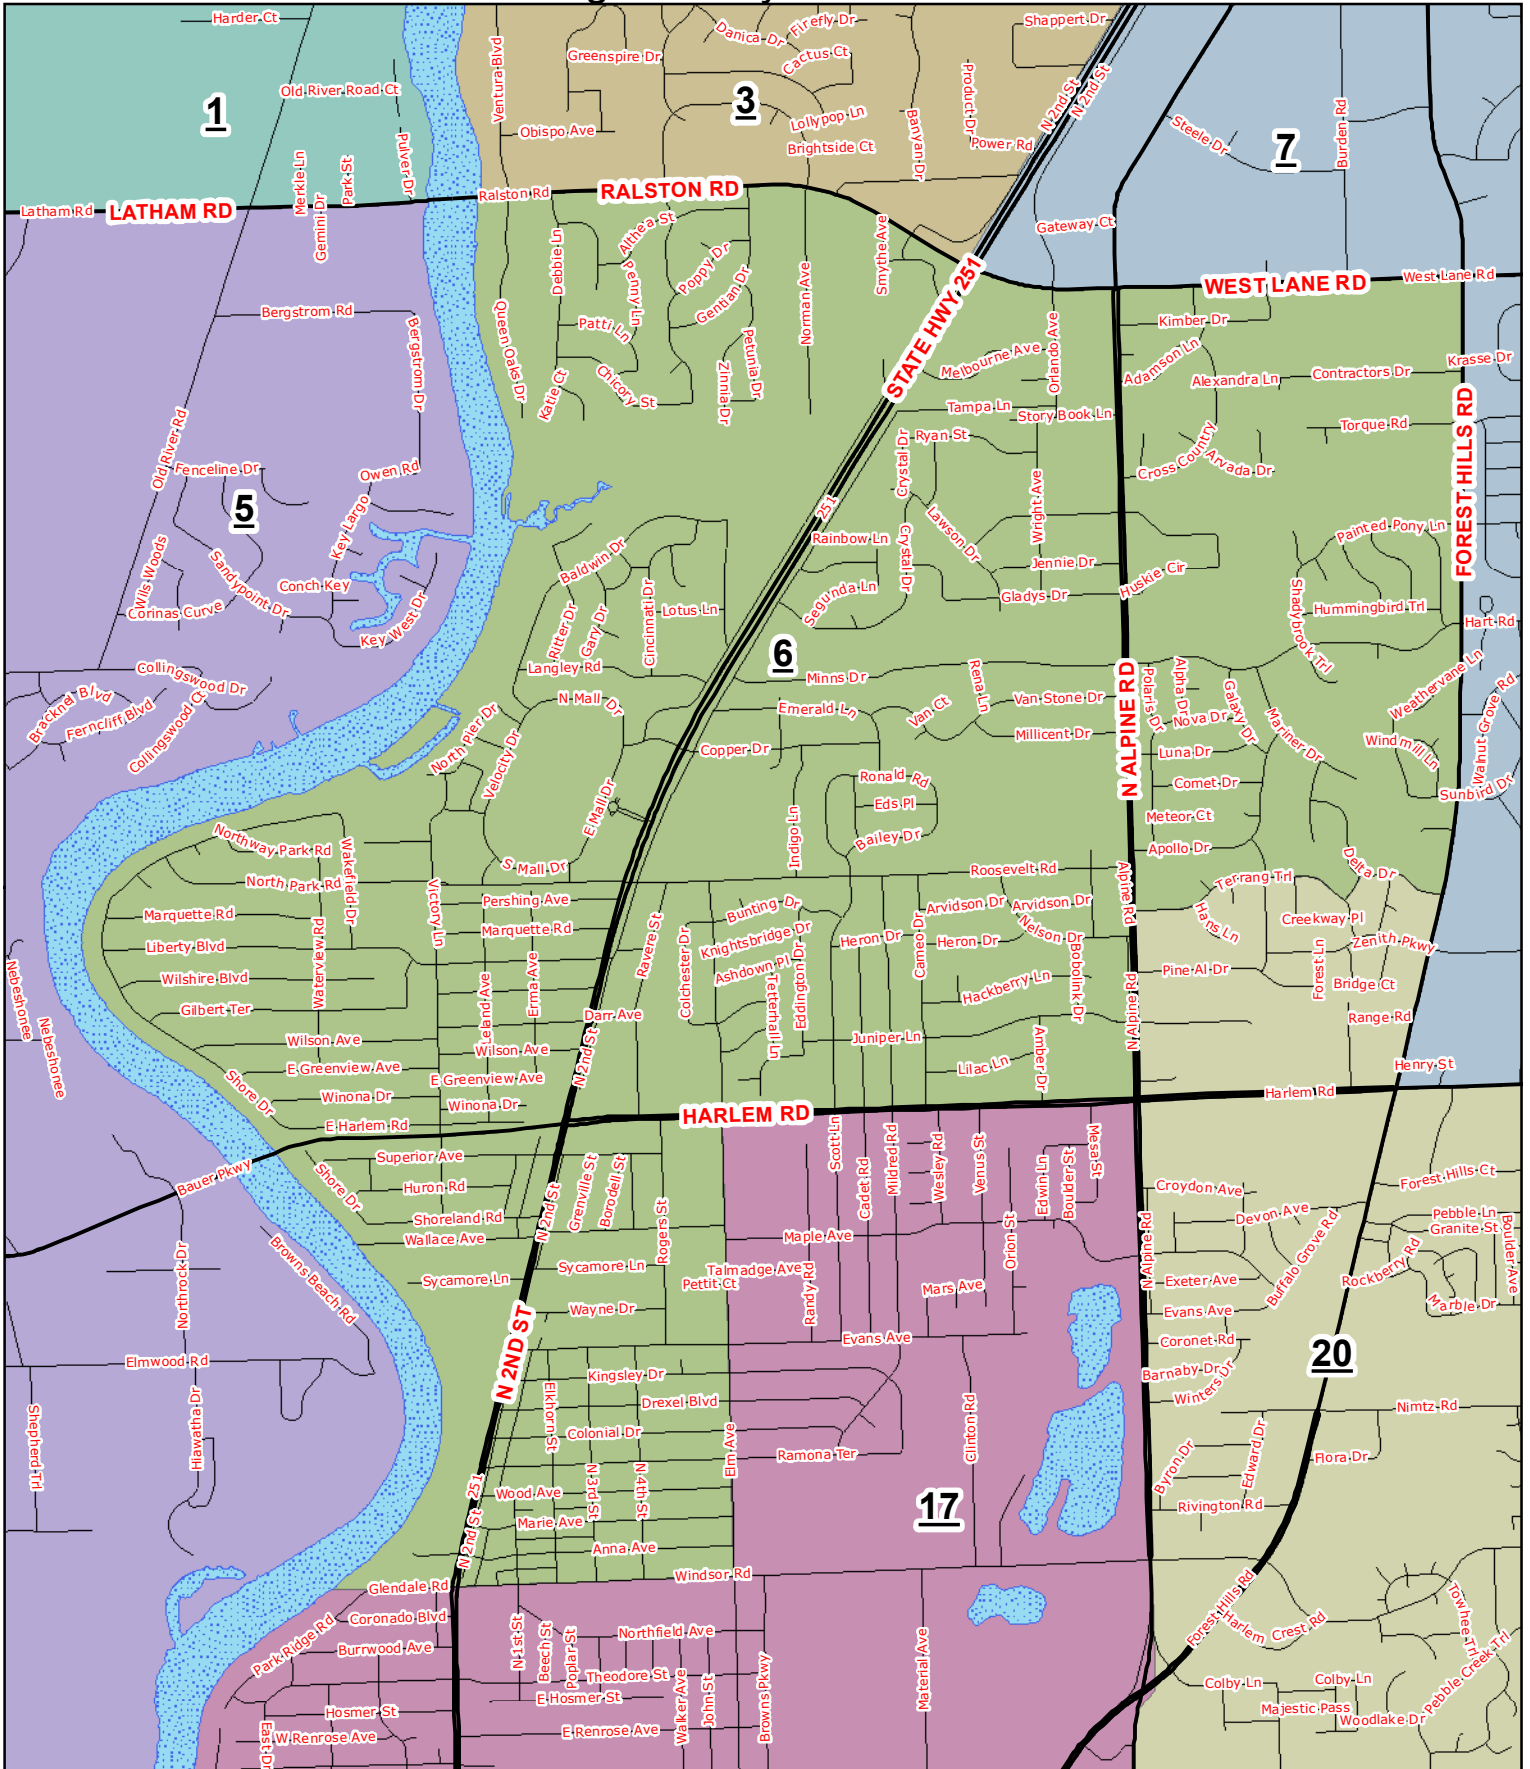

Winnebago County Board District #6

Legend

- Water Bodies
- County Boundary
- County Board District**

1	2	3	4	5	6	7	8	9	10	11	12	13	14	15	16	17	18	19	20
---	---	---	---	---	---	---	---	---	----	----	----	----	----	----	----	----	----	----	----

The Winnebago County computerized aerial base property maps were assembled using County, State, and other data. The approximate population per district is 14,764 which is based off of the 2010 U.S. Census Block Population.

Map created February 6, 2018