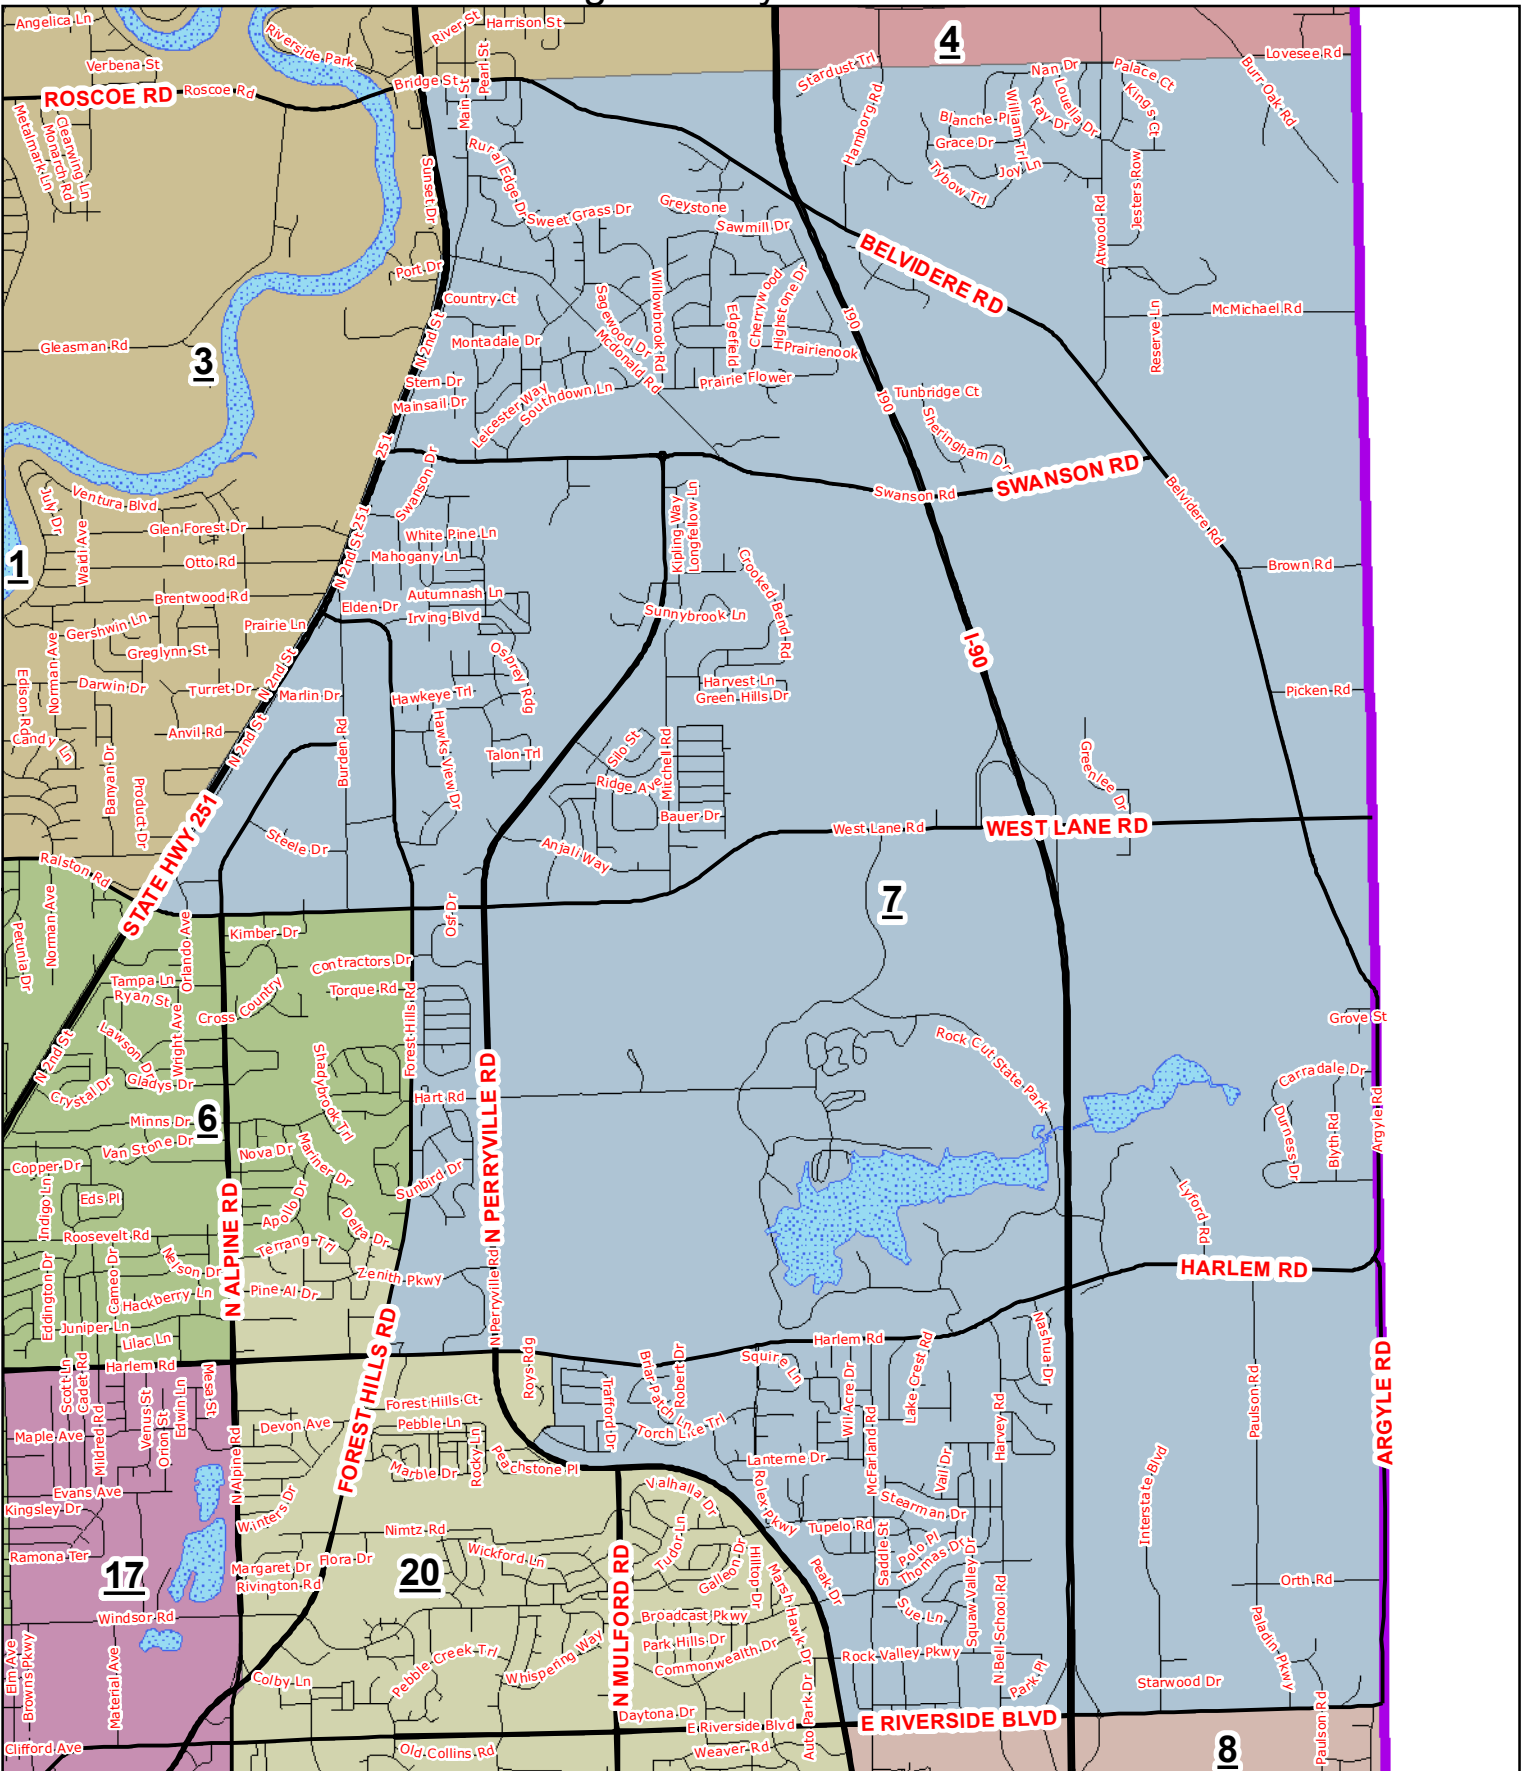

Winnebago County Board District #7

Legend

- Water Bodies
- County Boundary
- County Board District**

1	2	3	4	5	6	7	8	9	10	11	12	13	14	15	16	17	18	19	20
---	---	---	---	---	---	---	---	---	----	----	----	----	----	----	----	----	----	----	----

The Winnebago County computerized aerial base property maps were assembled using County, State, and other data. The approximate population per district is 14,764 which is based off of the 2010 U.S. Census Block Population.

Map created February 6, 2018