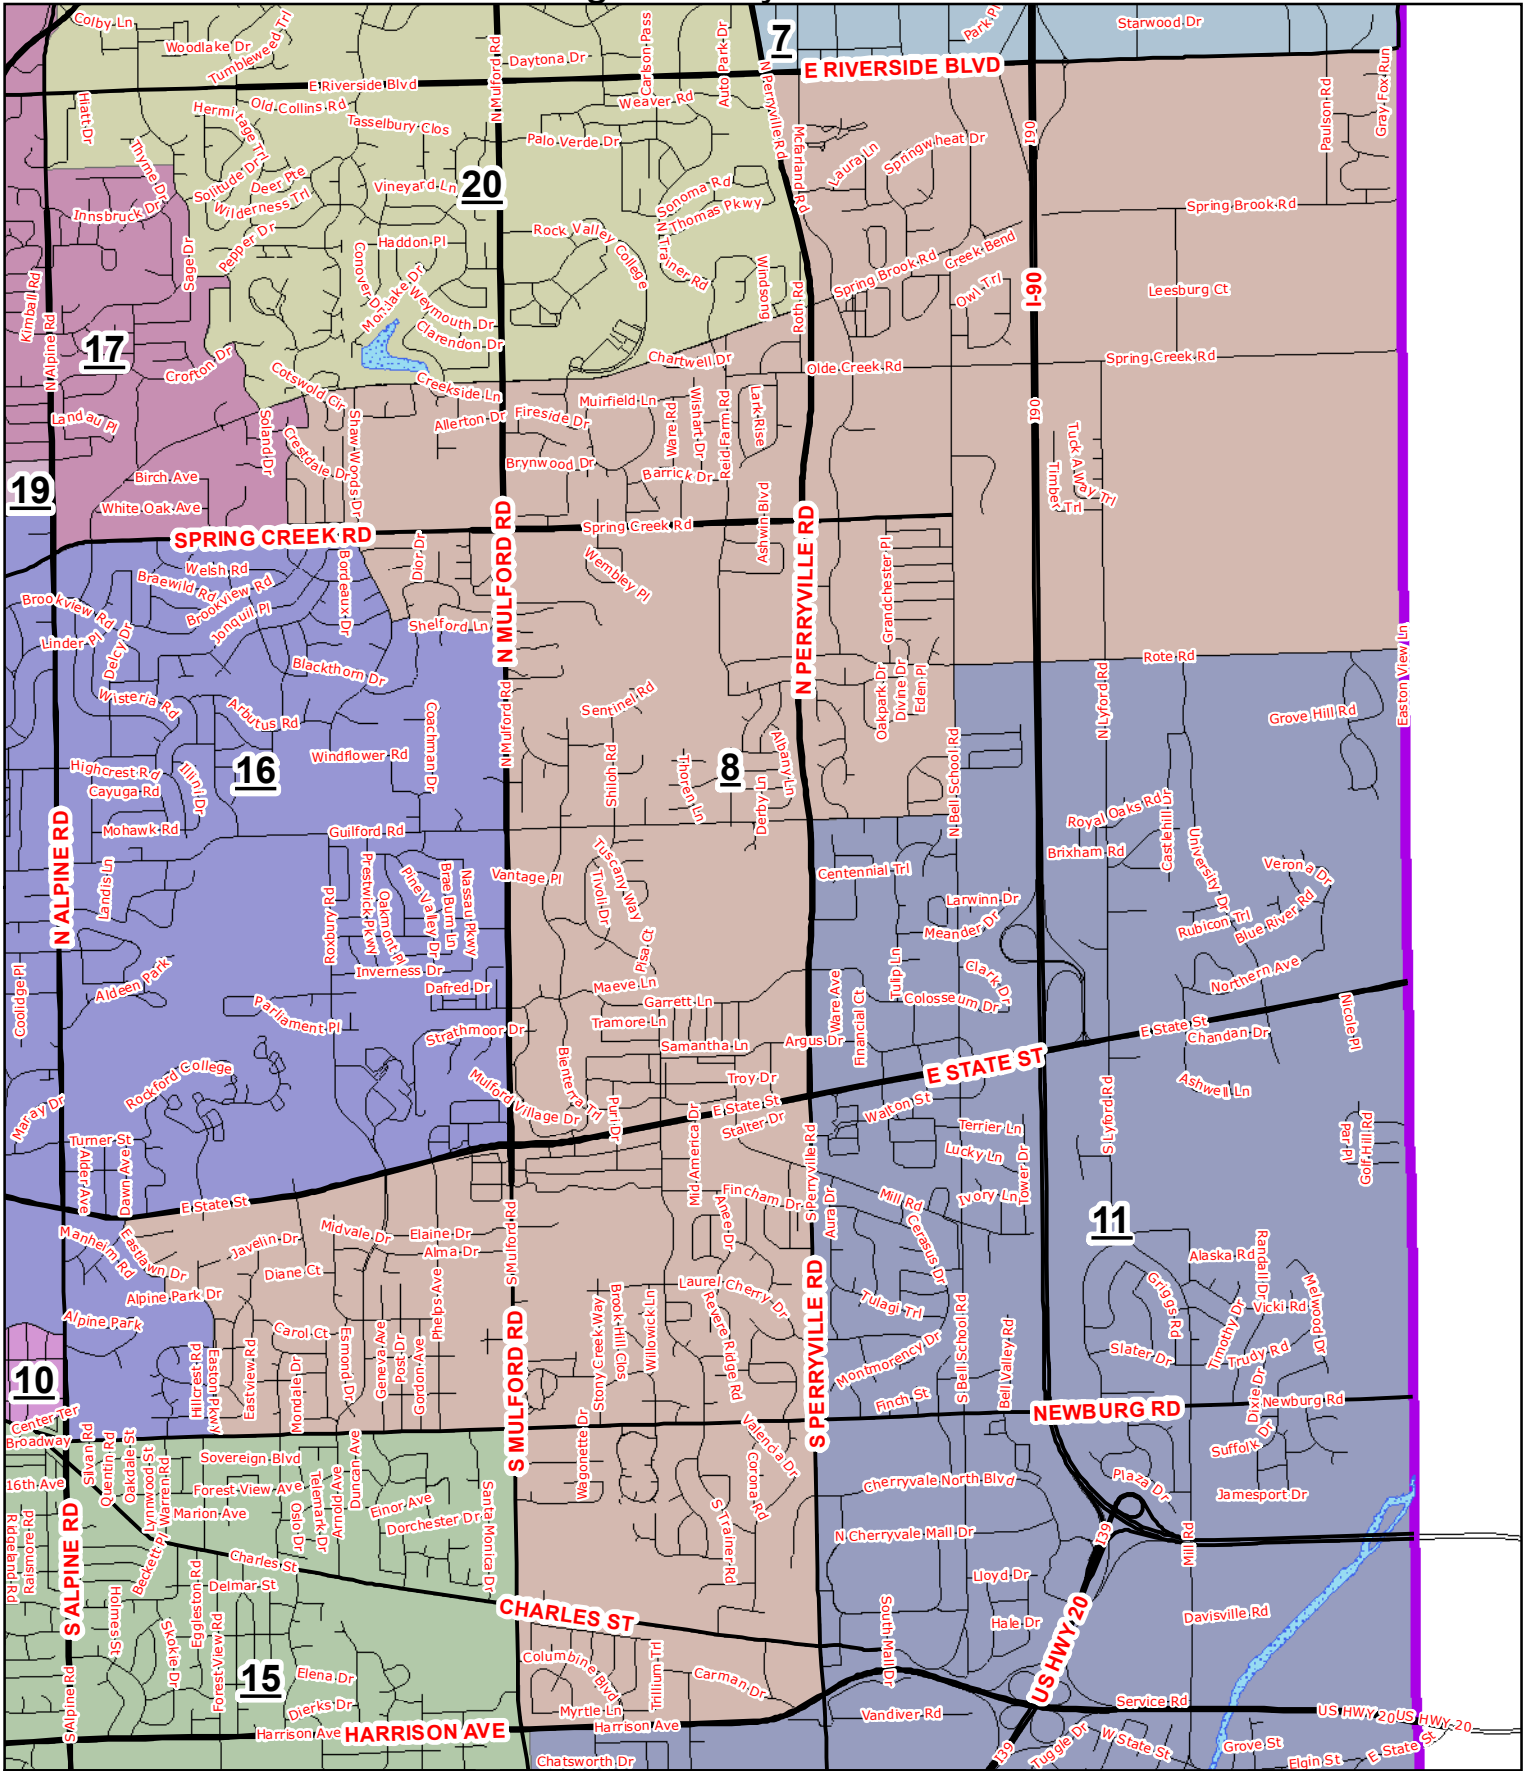

Winnebago County Board District #8

Legend

- Water Bodies
- County Boundary
- County Board District**

1	2	3	4	5	6	7	8	9	10	11	12	13	14	15	16	17	18	19	20
---	---	---	---	---	---	---	---	---	----	----	----	----	----	----	----	----	----	----	----

The Winnebago County computerized aerial base property maps were assembled using County, State, and other data. The approximate population per district is 14,764 which is based off of the 2010 U.S. Census Block Population.

Map created February 6, 2018