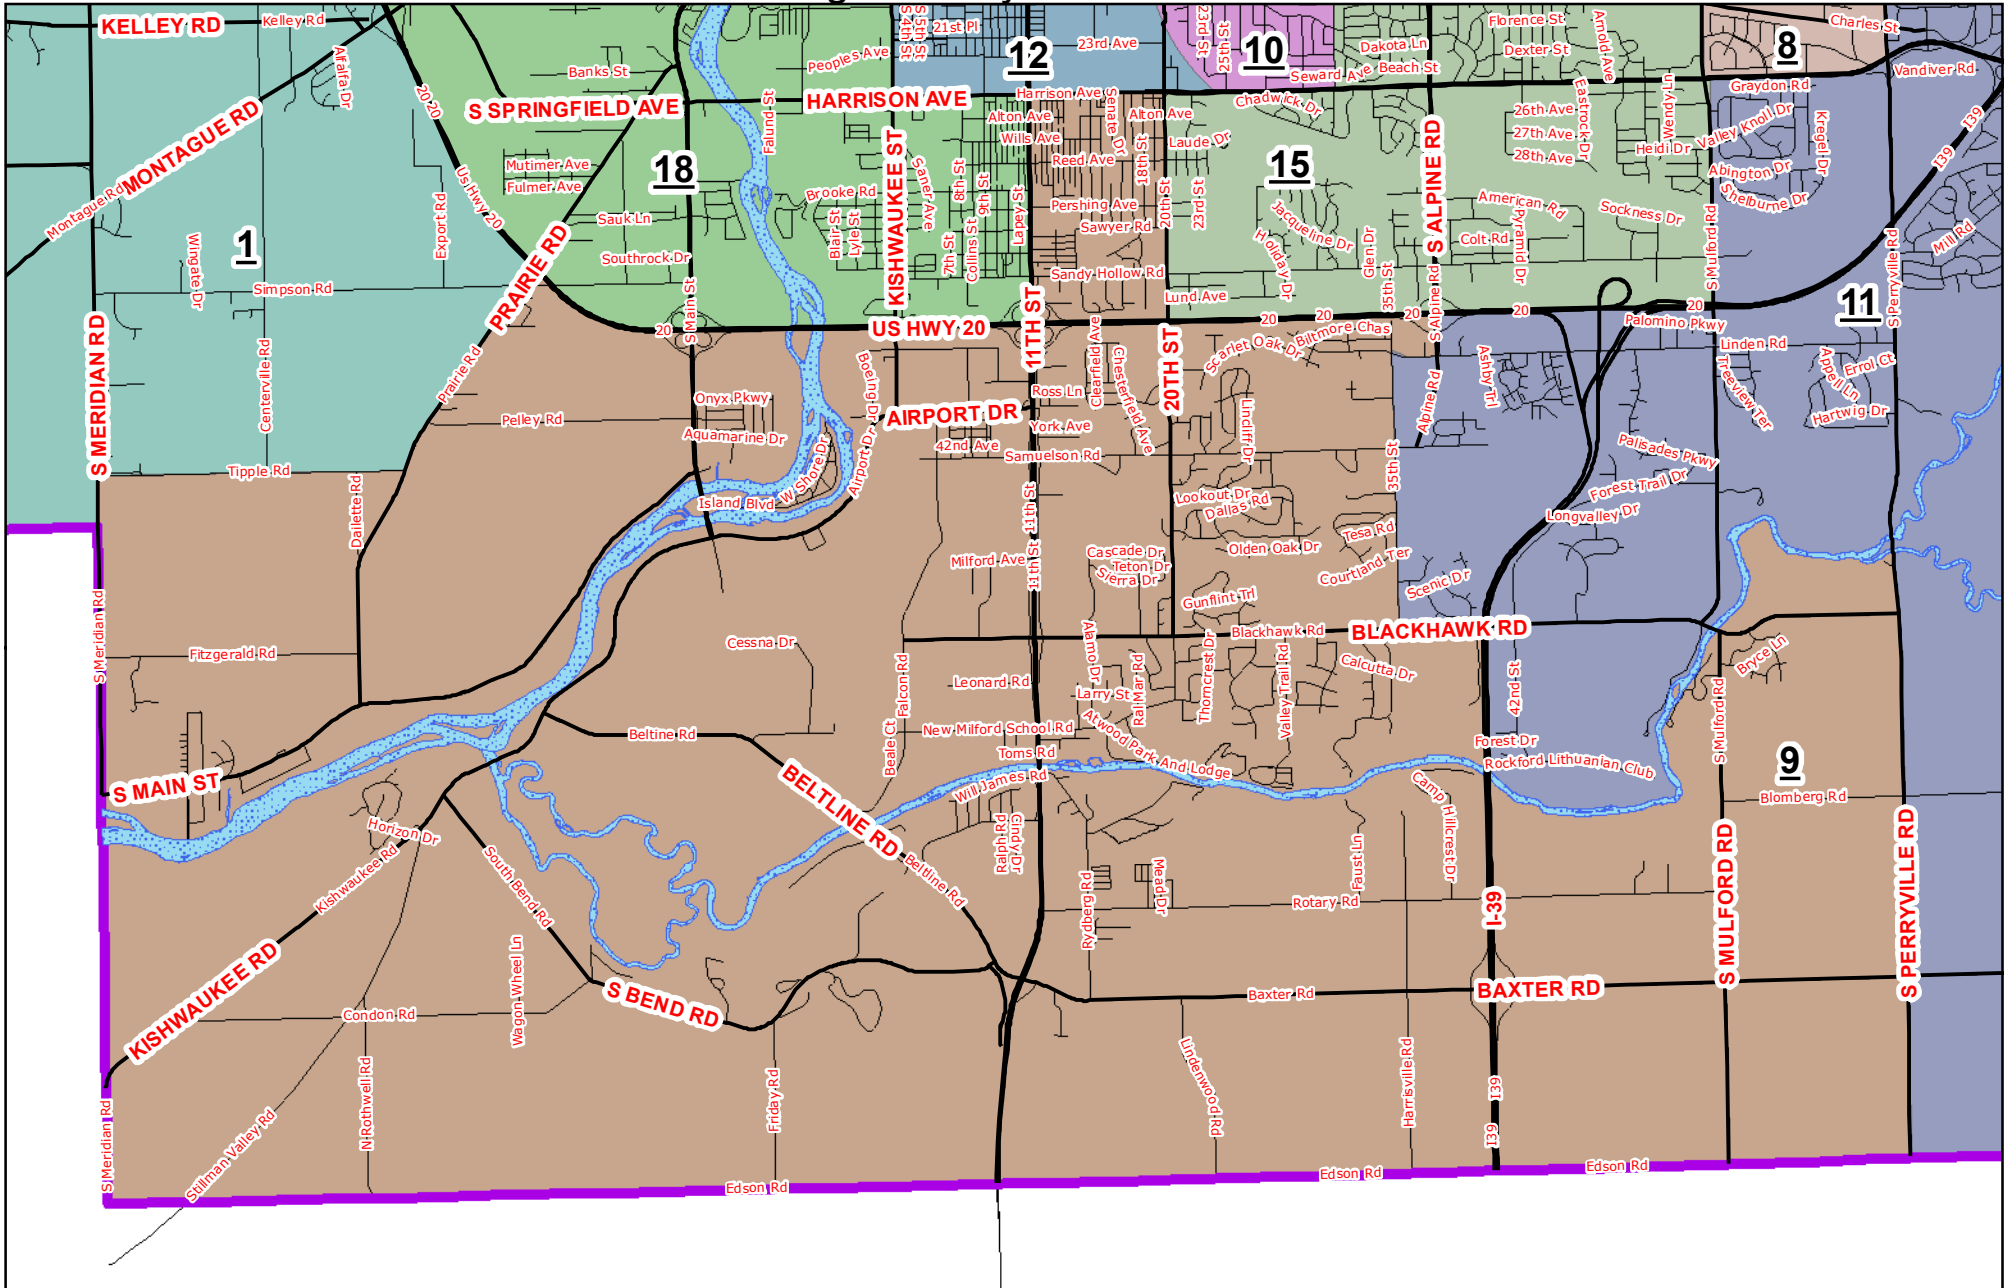

# Winnebago County Board District #9

**Legend**

	3	8	13	18
	4	9	14	19
<b>County Board District</b>	5	10	15	20
1	6	11	16	
2	7	12	17	

The Winnebago County computerized aerial base property maps were assembled using County, State, and other data. The approximate population per district is 14,764 which is based off of the 2010 U.S. Census Block Population.

Map created February 6, 2018