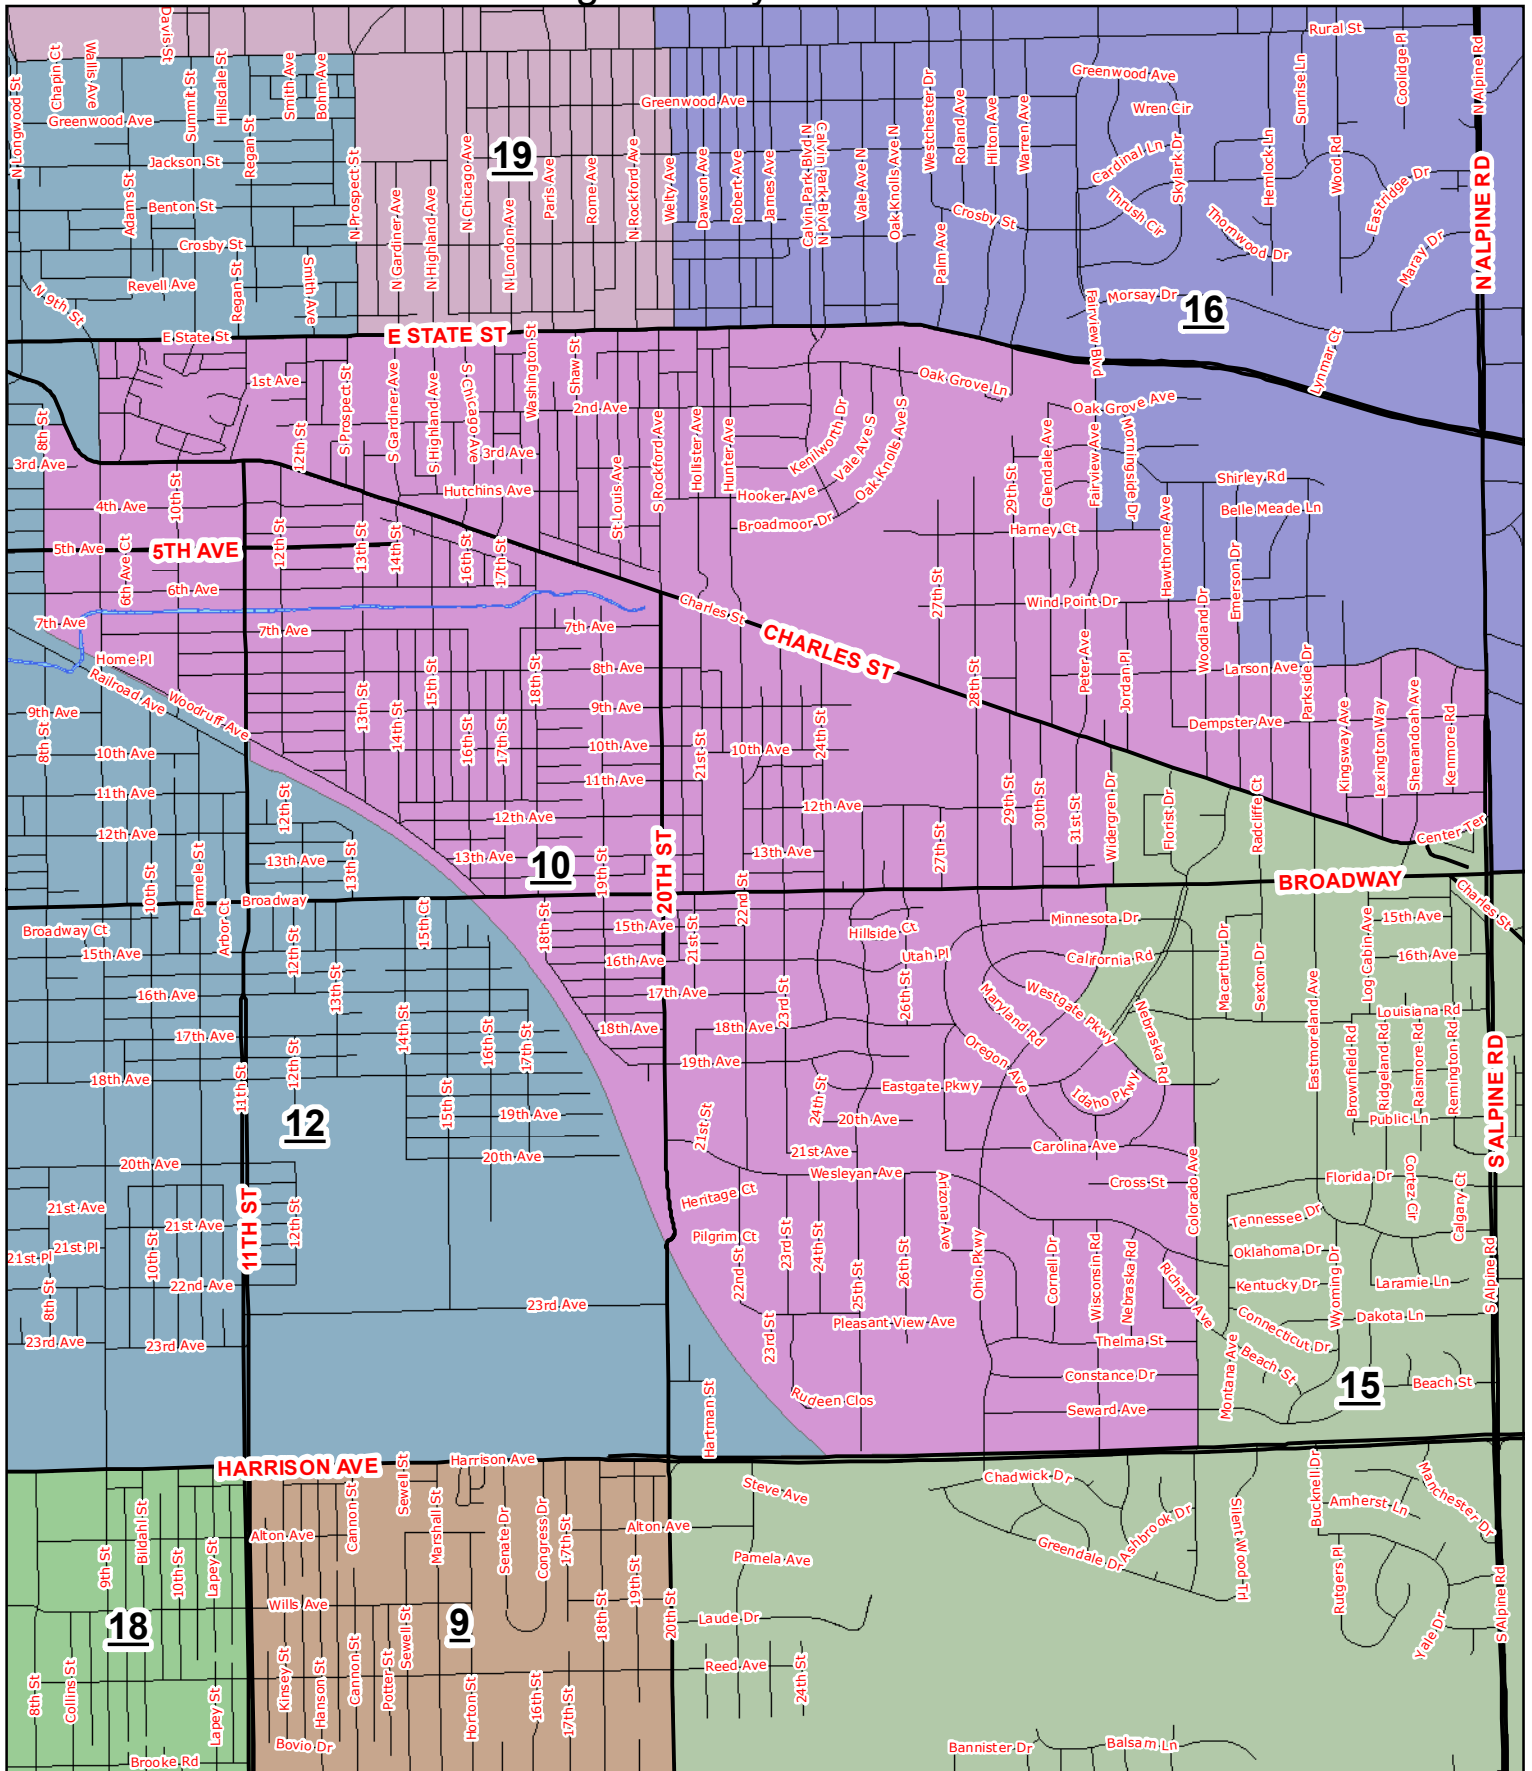

Winnebago County Board District #10

Legend	
	Water Bodies
	County Boundary
County Board District	
	1
	2
	3
	4
	5
	6
	7
	8
	9
	10
	11
	12
	13
	14
	15
	16
	17
	18
	19
	20

The Winnebago County computerized aerial base property maps were assembled using County, State, and other data. The approximate population per district is 14,764 which is based off of the 2010 U.S. Census Block Population.

Map created February 6, 2018