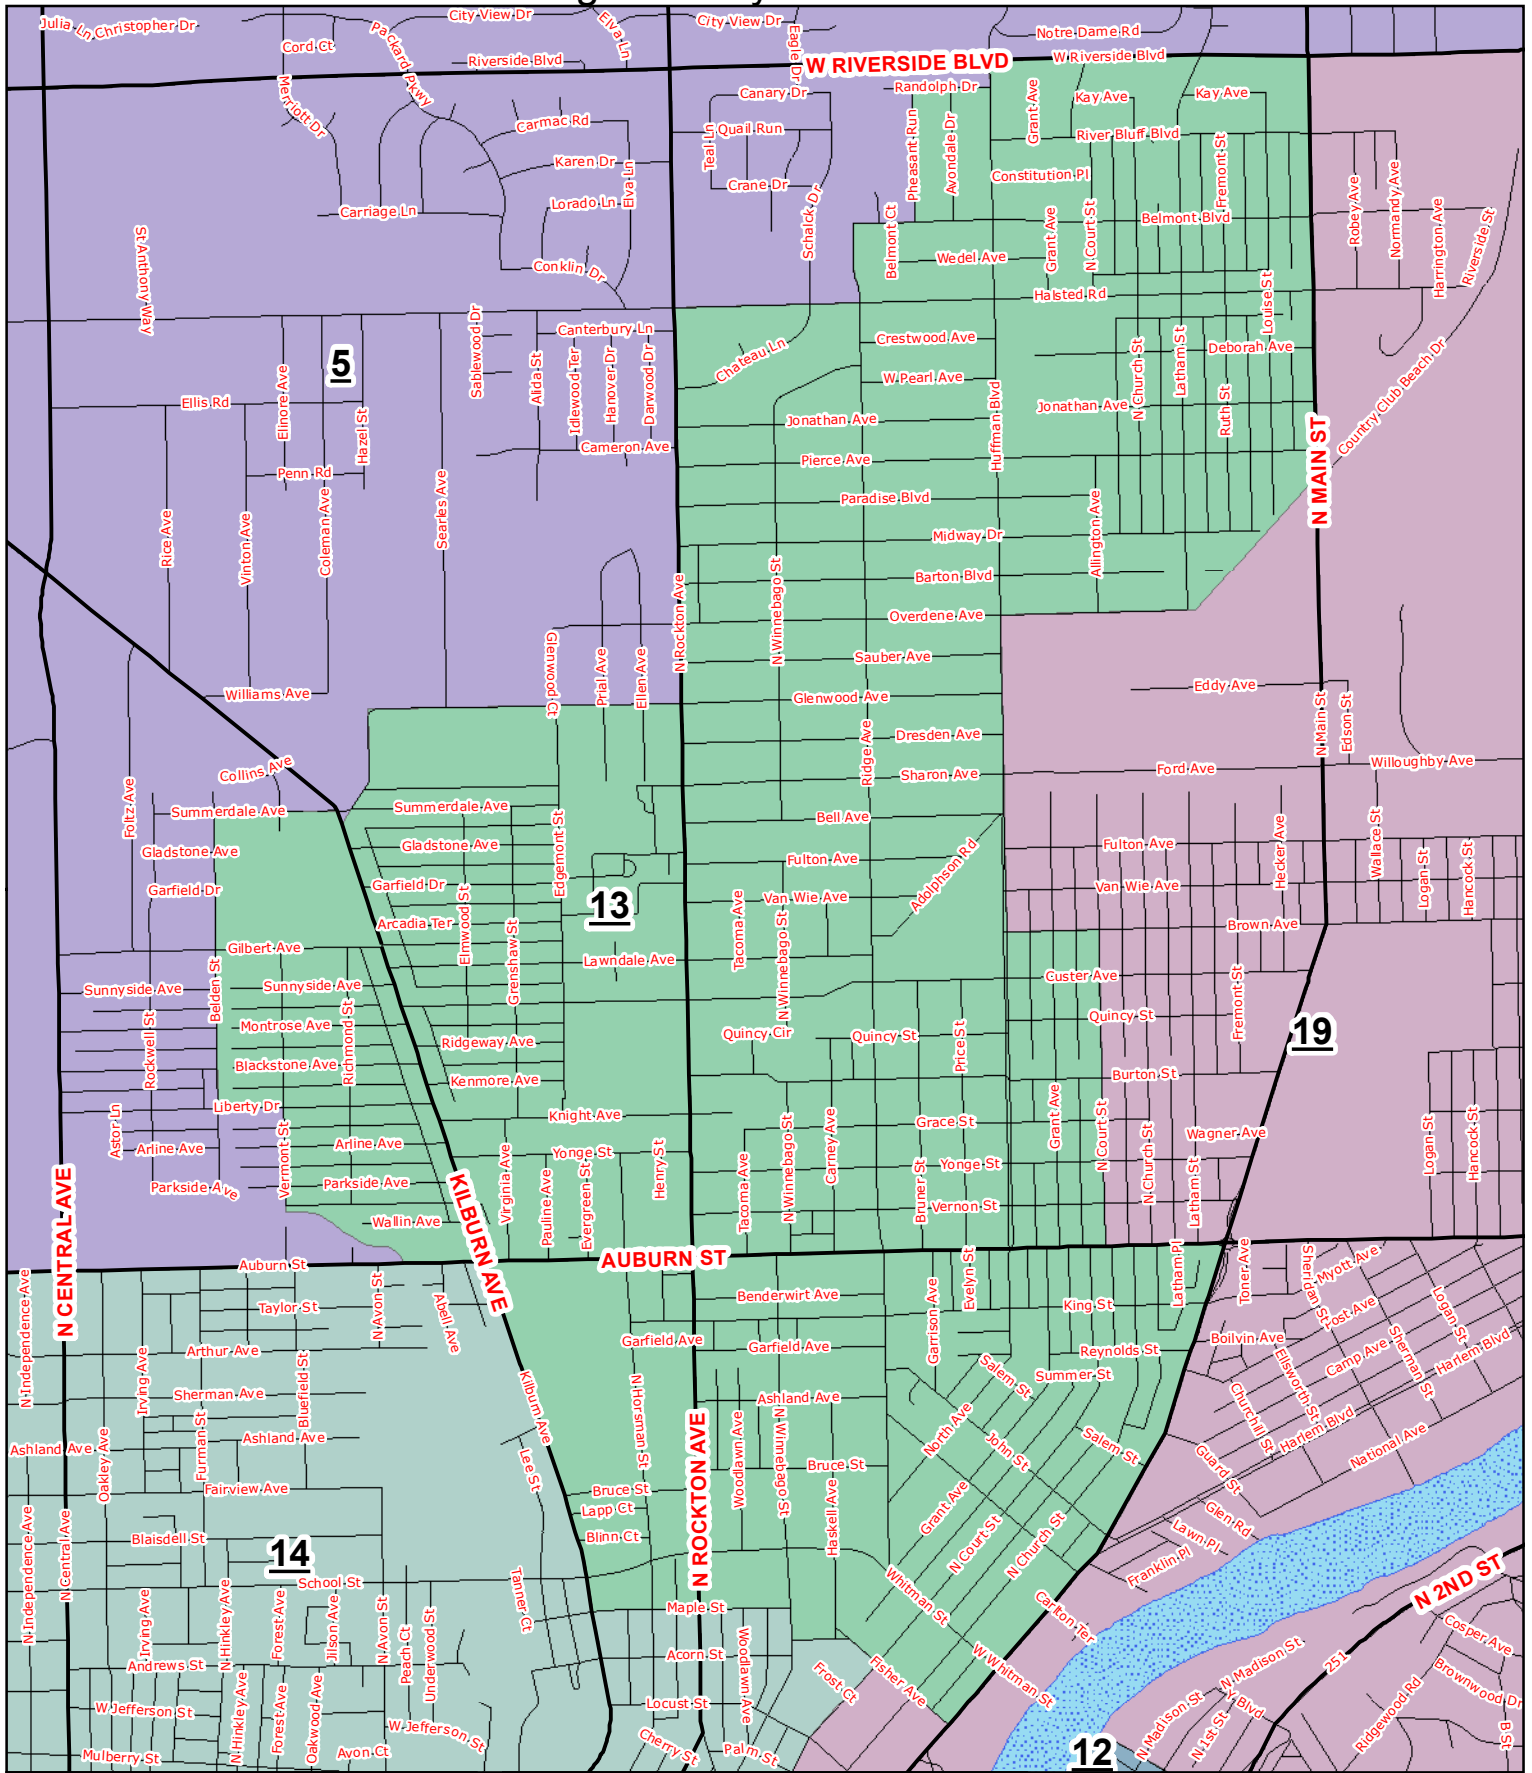

Winnebago County Board District #13

Legend	
	Water Bodies
	County Boundary
County Board District	
	1
	2
	3
	4
	5
	6
	7
	8
	9
	10
	11
	12
	13
	14
	15
	16
	17
	18
	19
	20

The Winnebago County computerized aerial base property maps were assembled using County, State, and other data. The approximate population per district is 14,764 which is based off of the 2010 U.S. Census Block Population.

Map created February 6, 2018