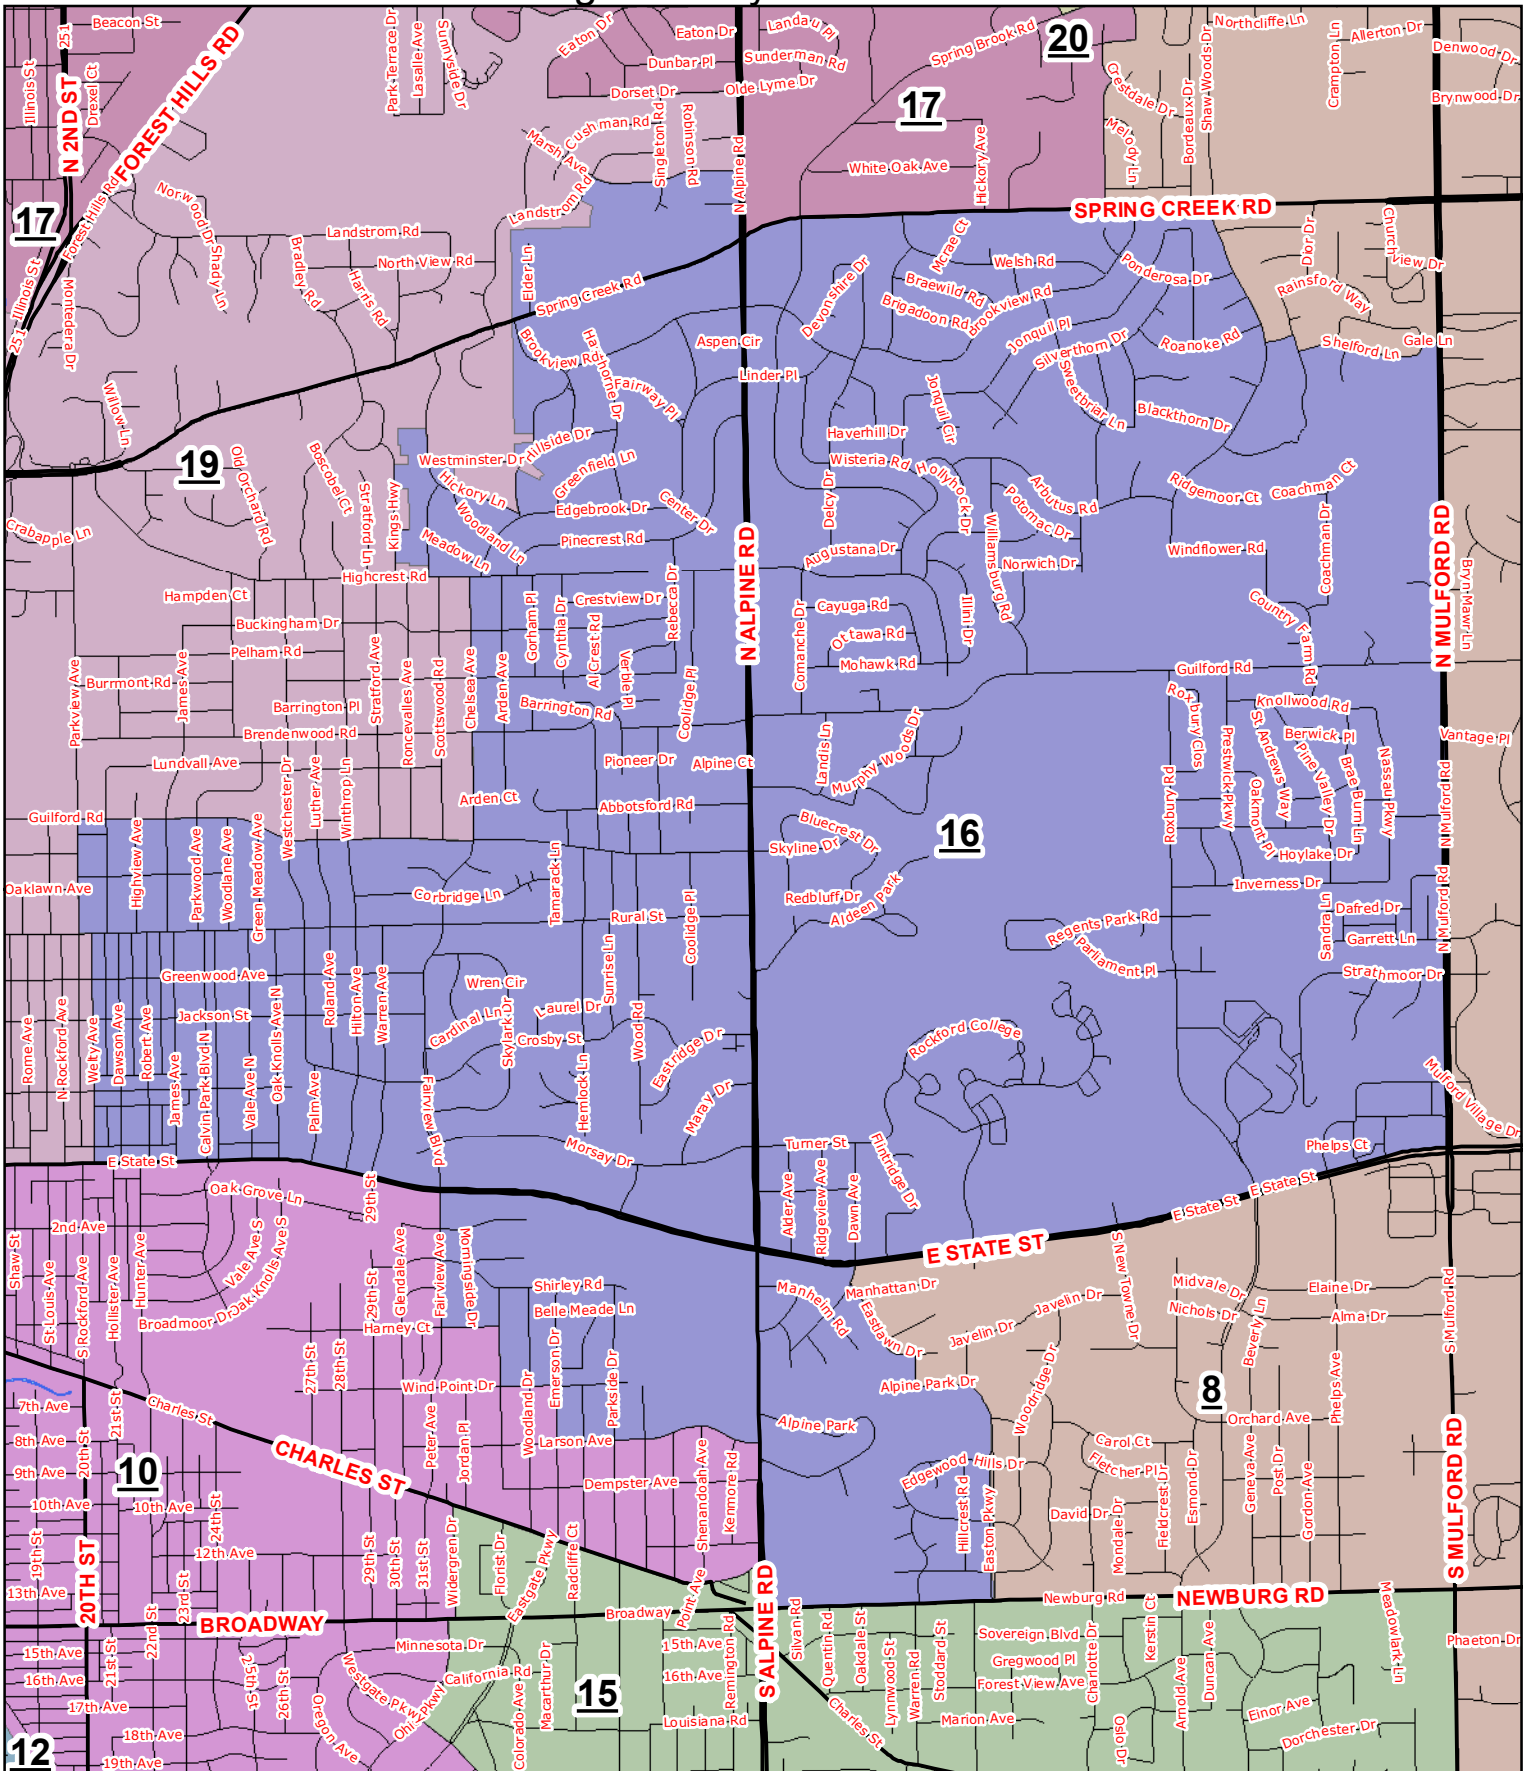

Winnebago County Board District #16

Legend

- Water Bodies
- County Boundary
- County Board District

3	8	13	18
4	9	14	19
5	10	15	20
6	11	16	
7	12	17	

The Winnebago County computerized aerial base property maps were assembled using County, State, and other data. The approximate population per district is 14,764 which is based off of the 2010 U.S. Census Block Population.

Map created February 6, 2018