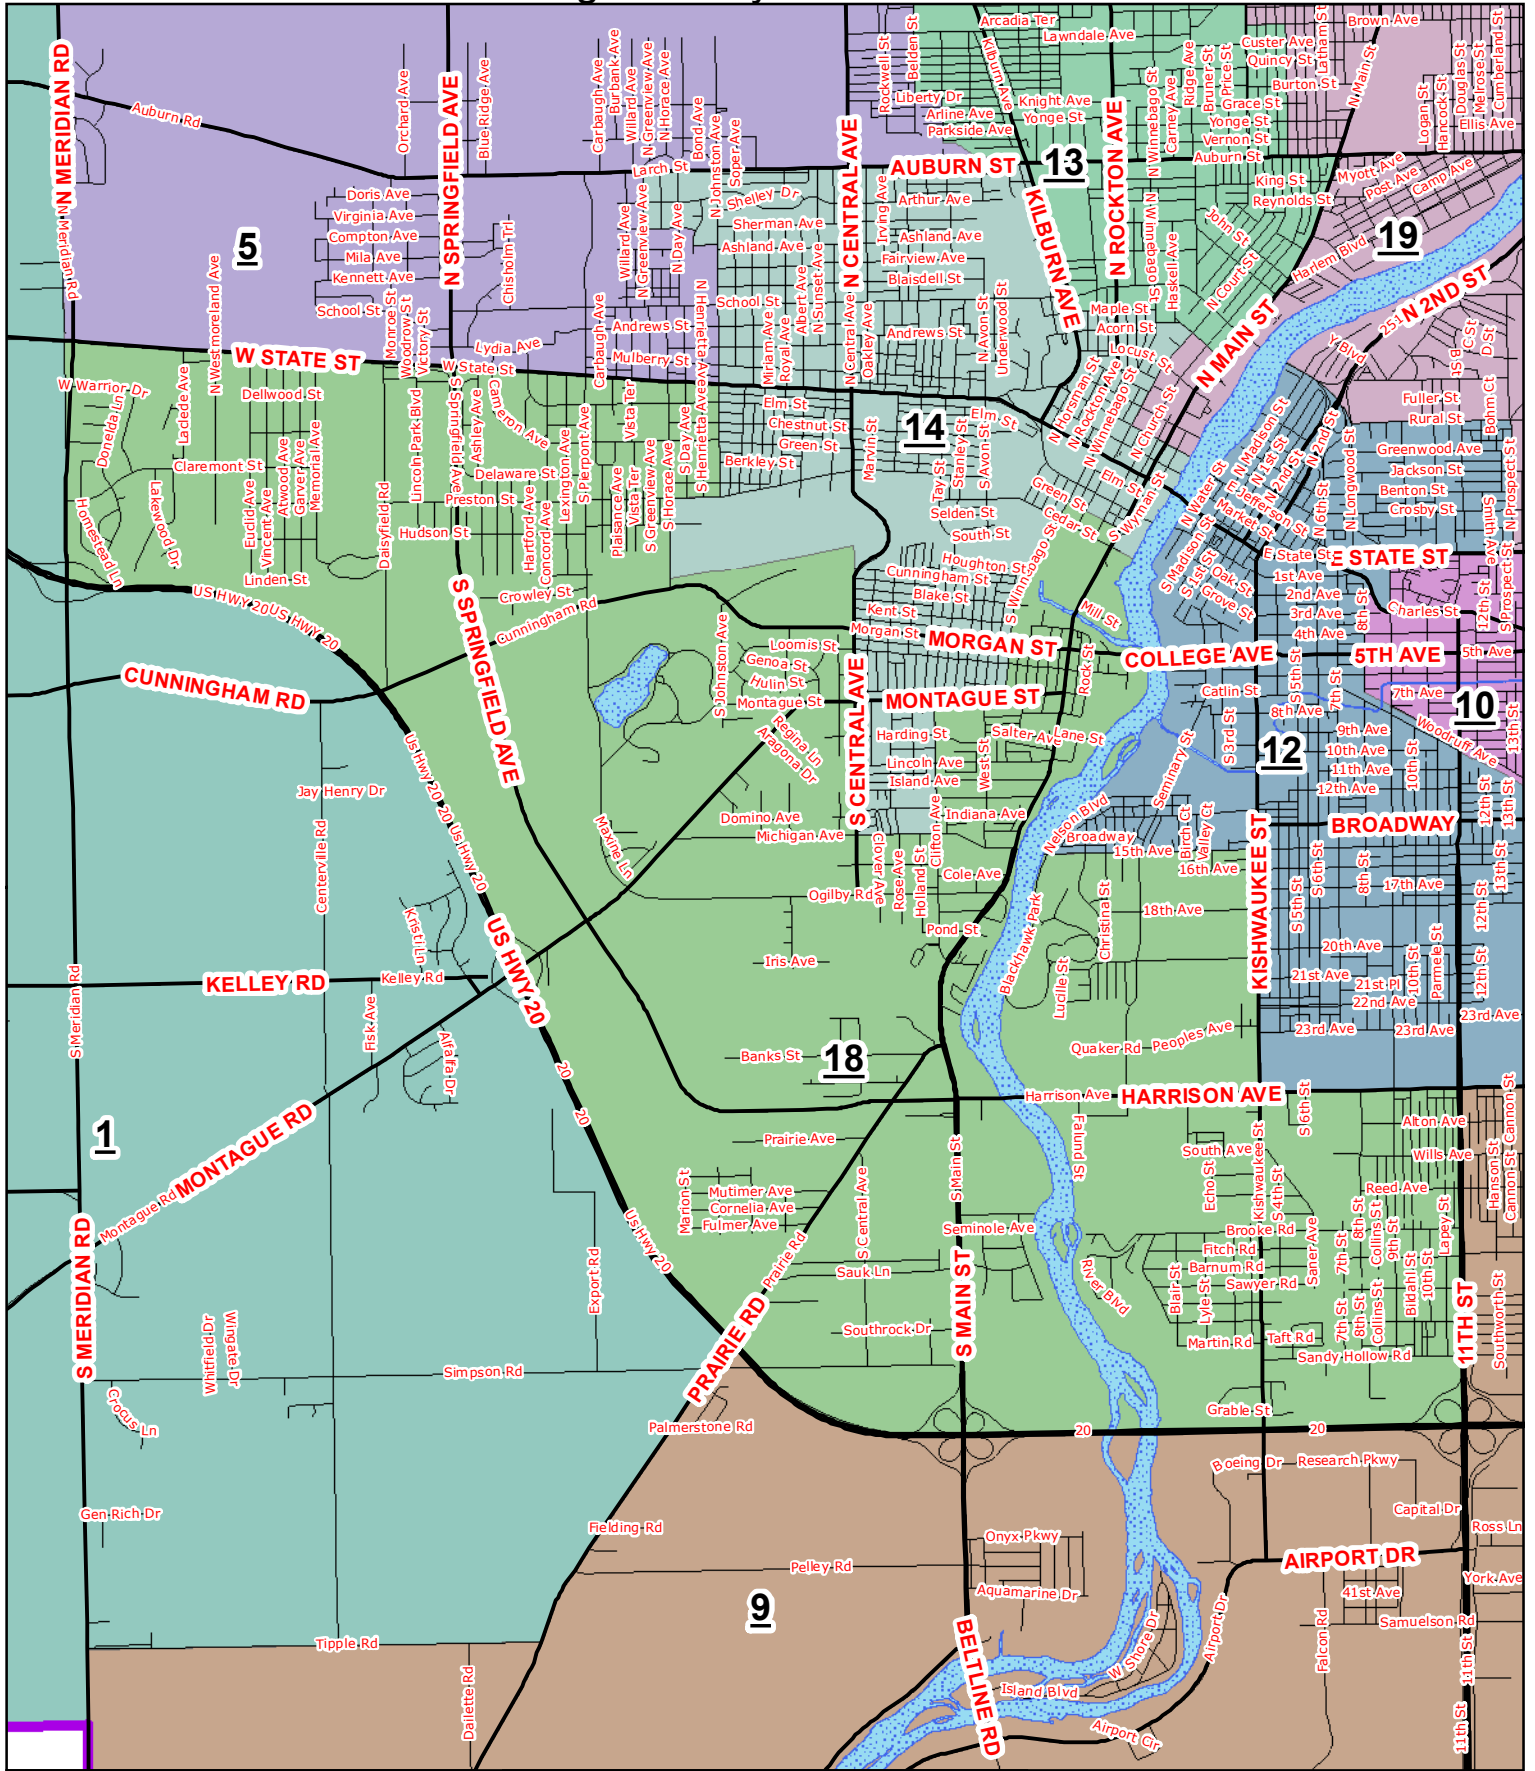

Winnebago County Board District #18

Legend

| | | | | |
|------------------------------|---|----|----|----|
| | 3 | 8 | 13 | 18 |
| | 4 | 9 | 14 | 19 |
| County Board District | 5 | 10 | 15 | 20 |
| | 6 | 11 | 16 | |
| | 7 | 12 | 17 | |

The Winnebago County computerized aerial base property maps were assembled using County, State, and other data. The approximate population per district is 14,764 which is based off of the 2010 U.S. Census Block Population.

Map created February 6, 2018