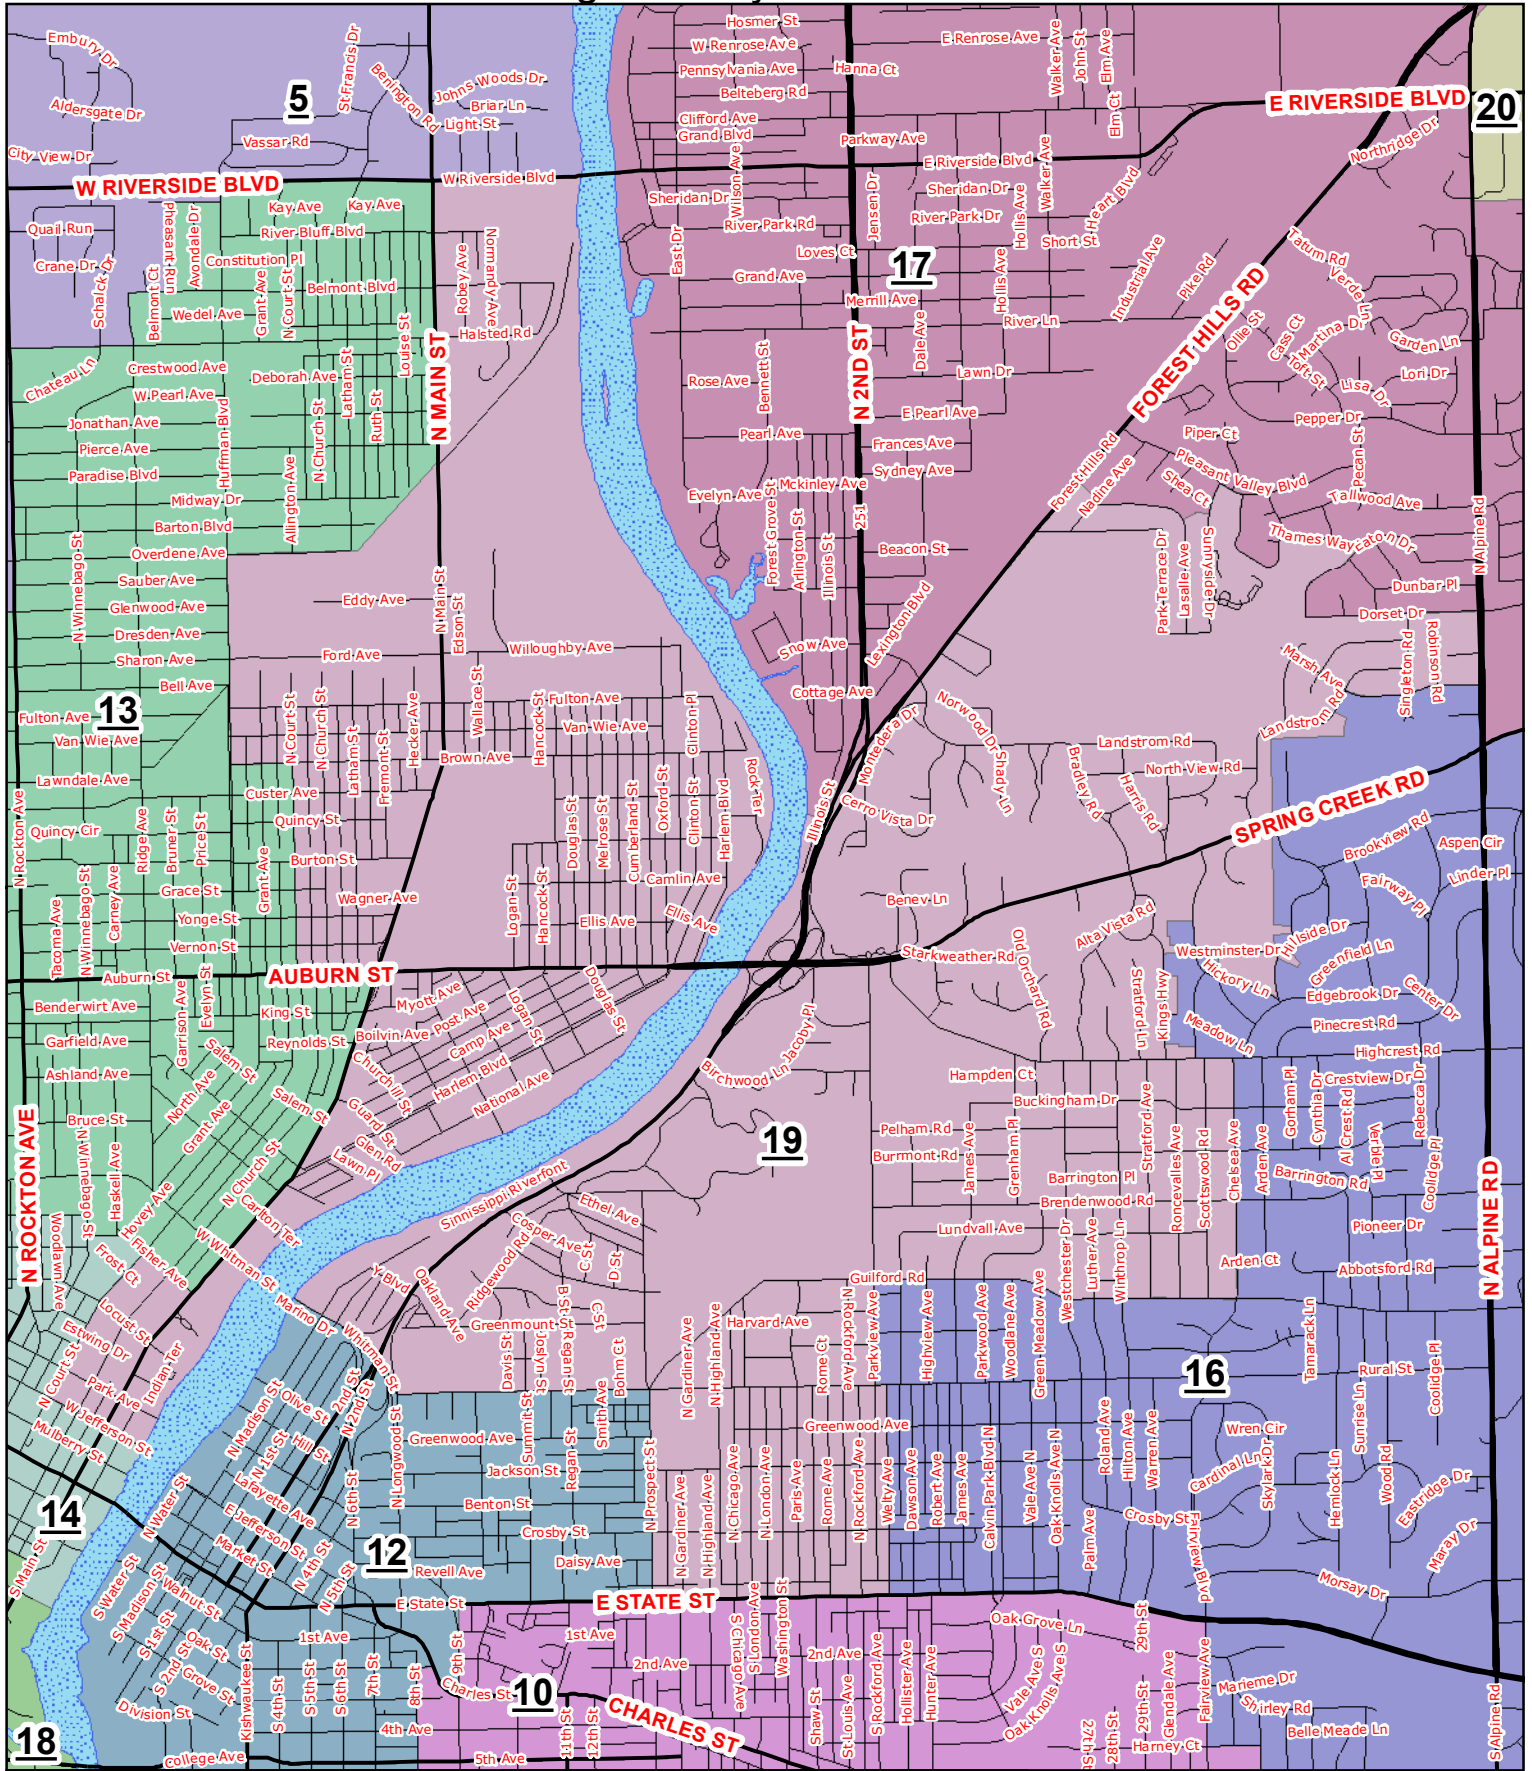

Winnebago County Board District #19

Legend	
	Water Bodies
	County Boundary
County Board District	
	1
	2
	3
	4
	5
	6
	7
	8
	9
	10
	11
	12
	13
	14
	15
	16
	17
	18
	19
	20

The Winnebago County computerized aerial base property maps were assembled using County, State, and other data. The approximate population per district is 14,764 which is based off of the 2010 U.S. Census Block Population.

Map created February 6, 2018