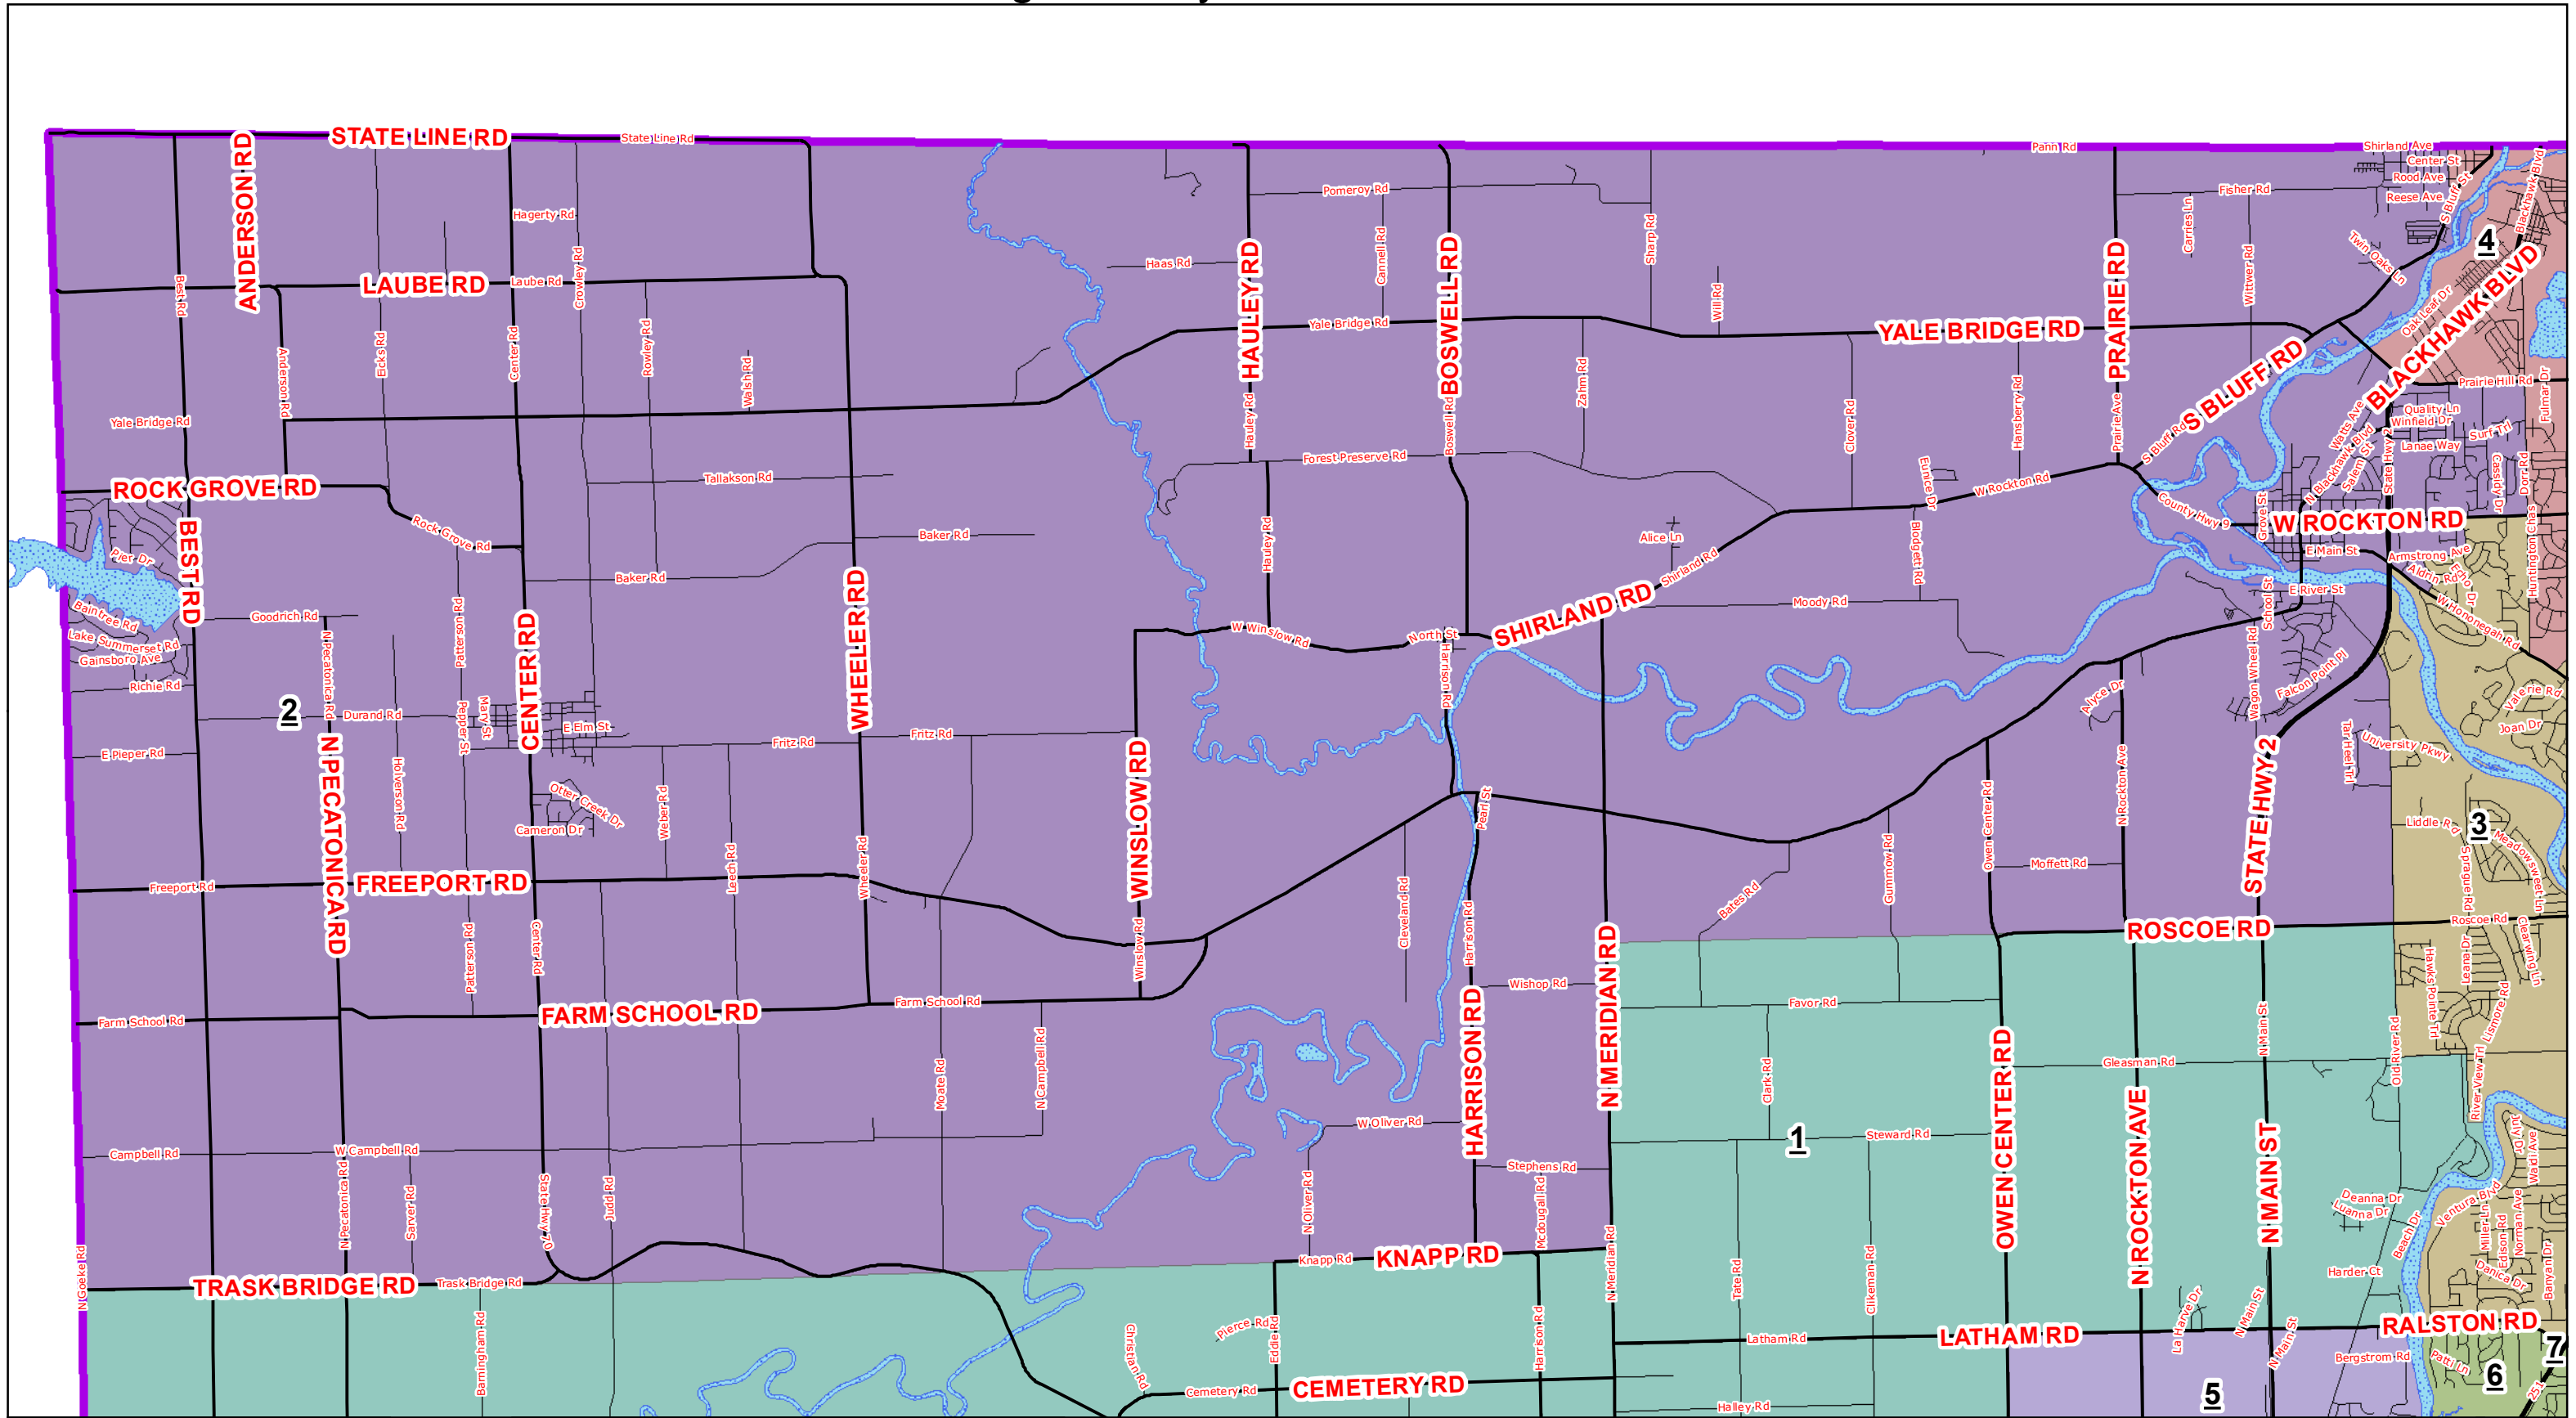

Winnebago County Board District #2

Legend

	3	8	13	18
	4	9	14	19
County Board District	5	10	15	20
1	6	11	16	
2	7	12	17	

The Winnebago County computerized aerial base property maps were assembled using County, State and other data. Districts are based off of the 2010 U.S. Census Block Population. Total population was divided by 20 districts, this comes to an approximate population per district of 14,764.

Map created December 8, 2015