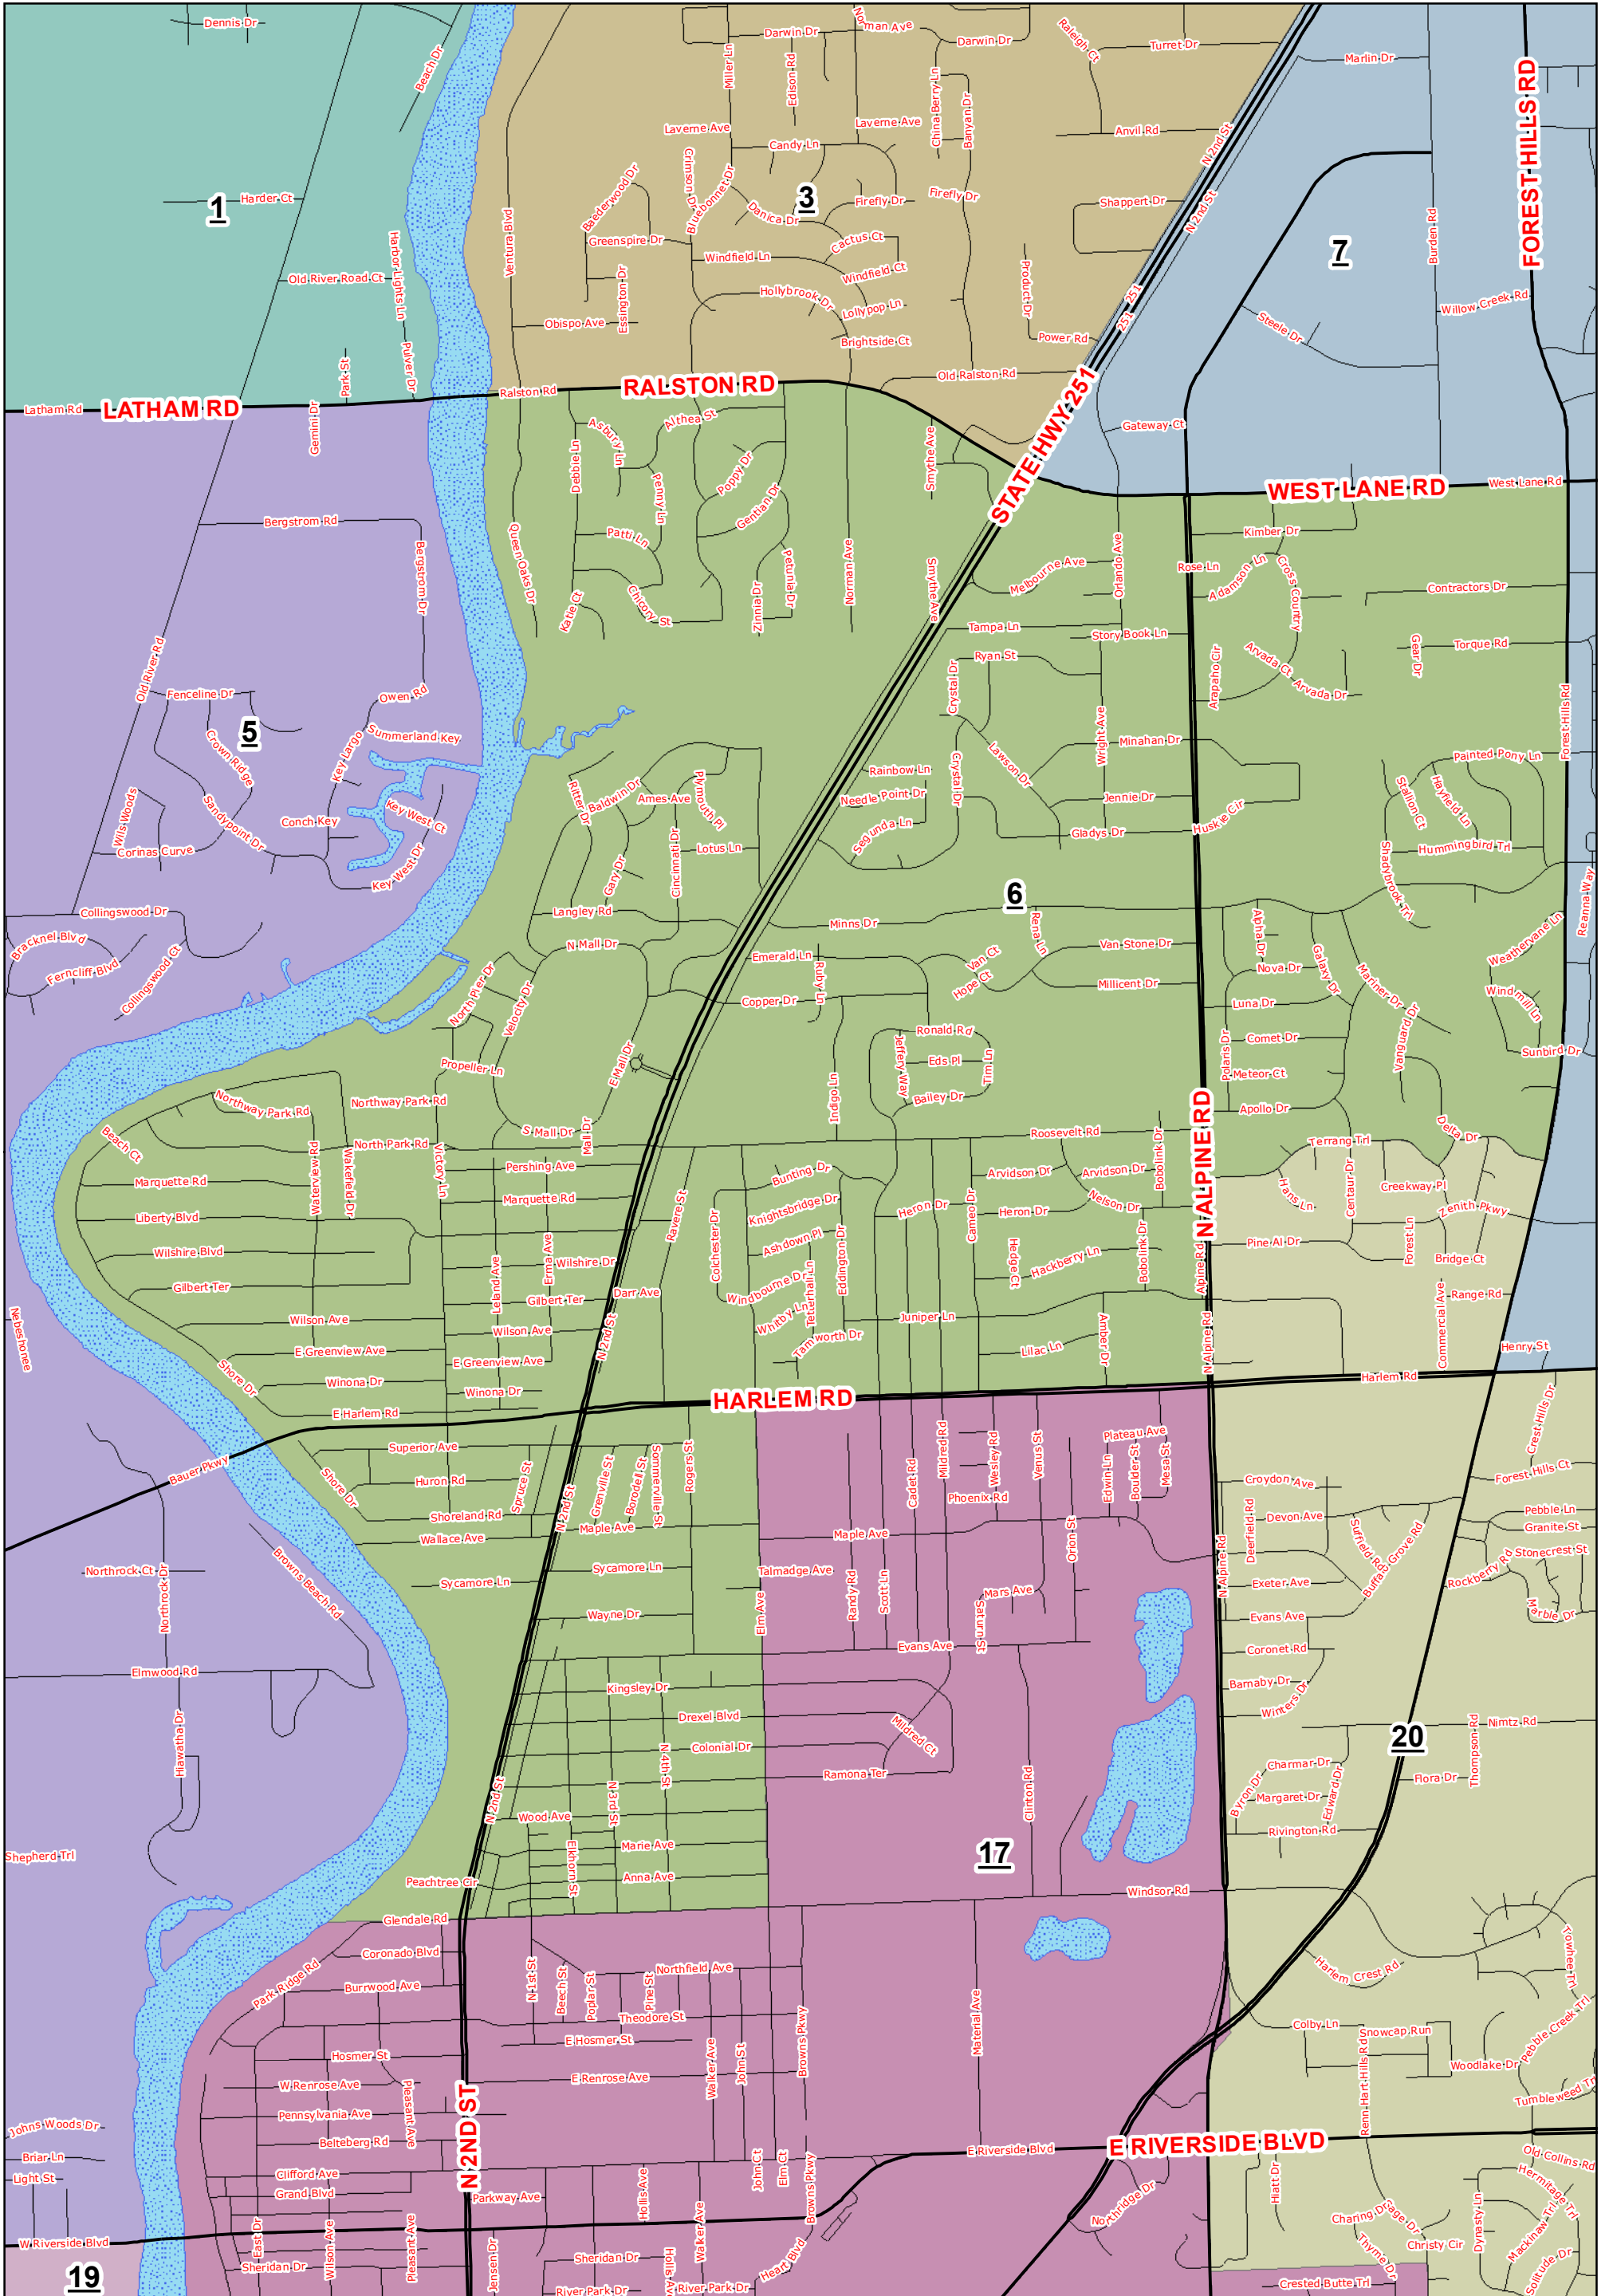

# Winnebago County Board District #6

**Legend**

	3	8	13
	4	9	14
<b>County Board District</b>	5	10	15
1	6	11	16
2	7	12	17

The Winnebago County computerized aerial base property maps were assembled using County, State and other data. Districts are based off of the 2010 U.S. Census Block Population. Total population was divided by 20 districts, this comes to an approximate population per district of 14,764.

Map created December 8, 2015