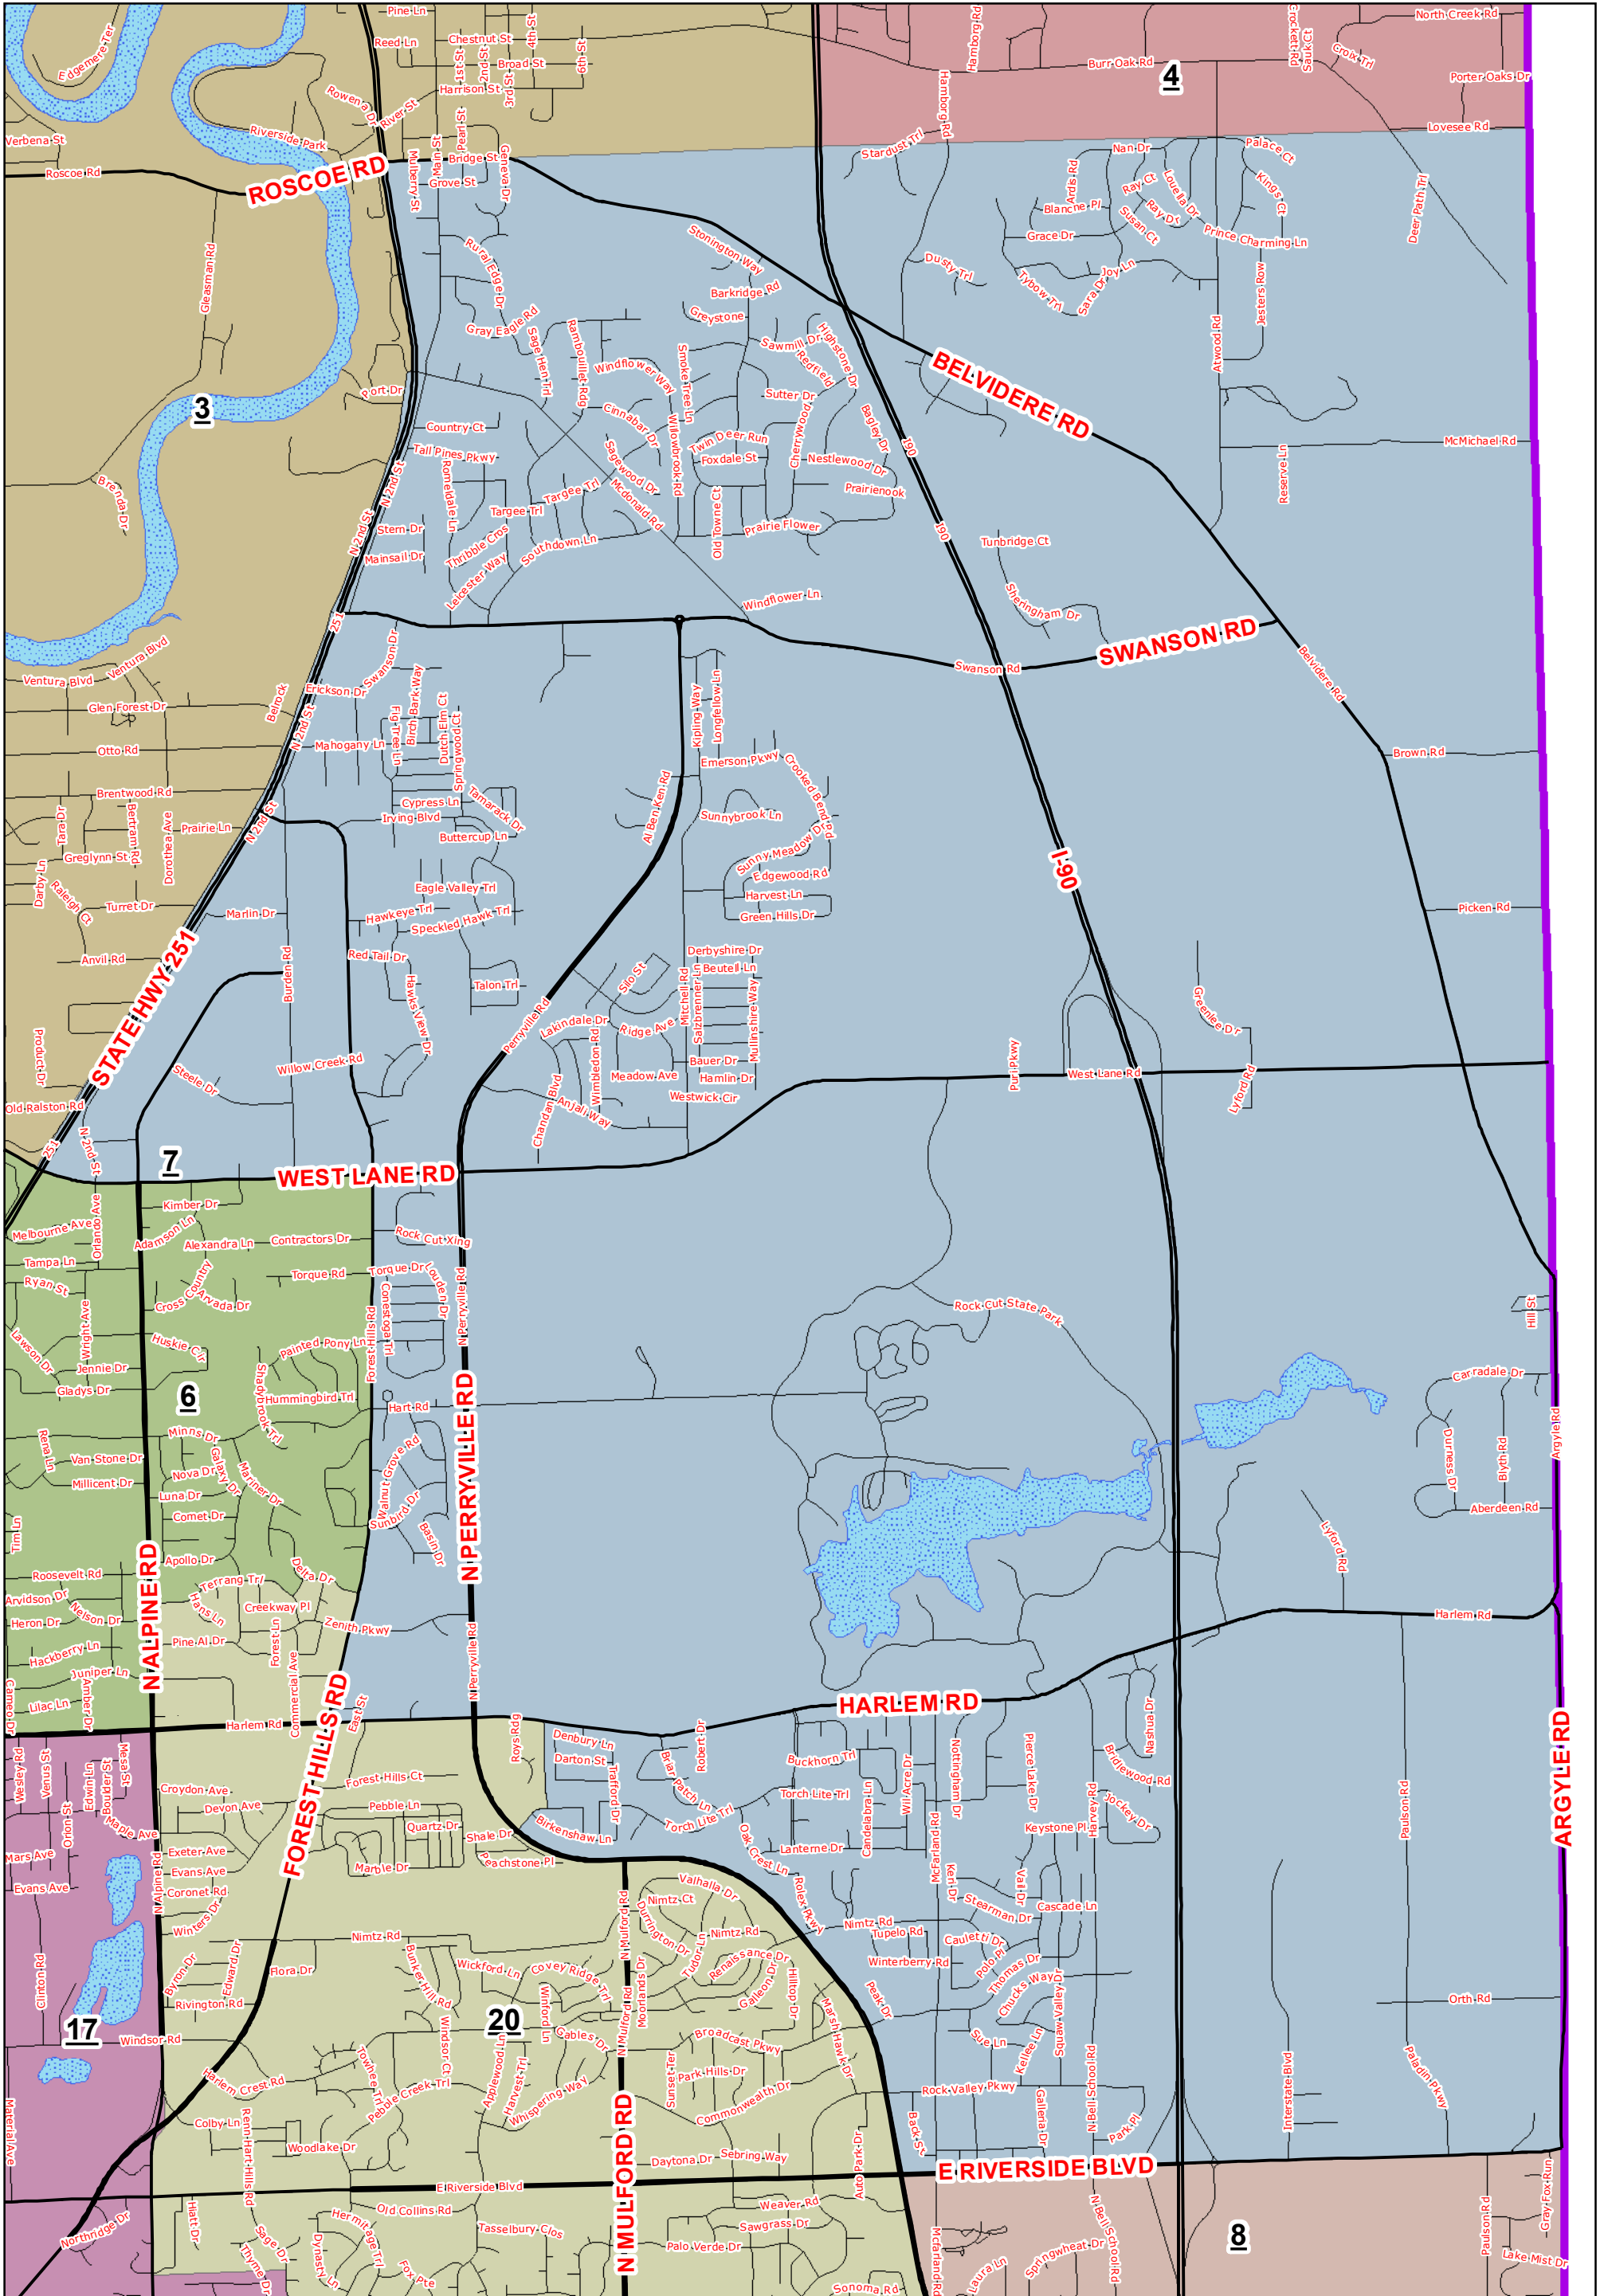

Winnebago County Board District #7

Legend

	3	8	13	18
	4	9	14	19
	5	10	15	20
1	6	11	16	
2	7	12	17	

The Winnebago County computerized aerial base property maps were assembled using County, State and other data. Districts are based off of the 2010 U.S. Census Block Population. Total population was divided by 20 districts, this comes to an approximate population per district of 14,764.

Map created December 8, 2015