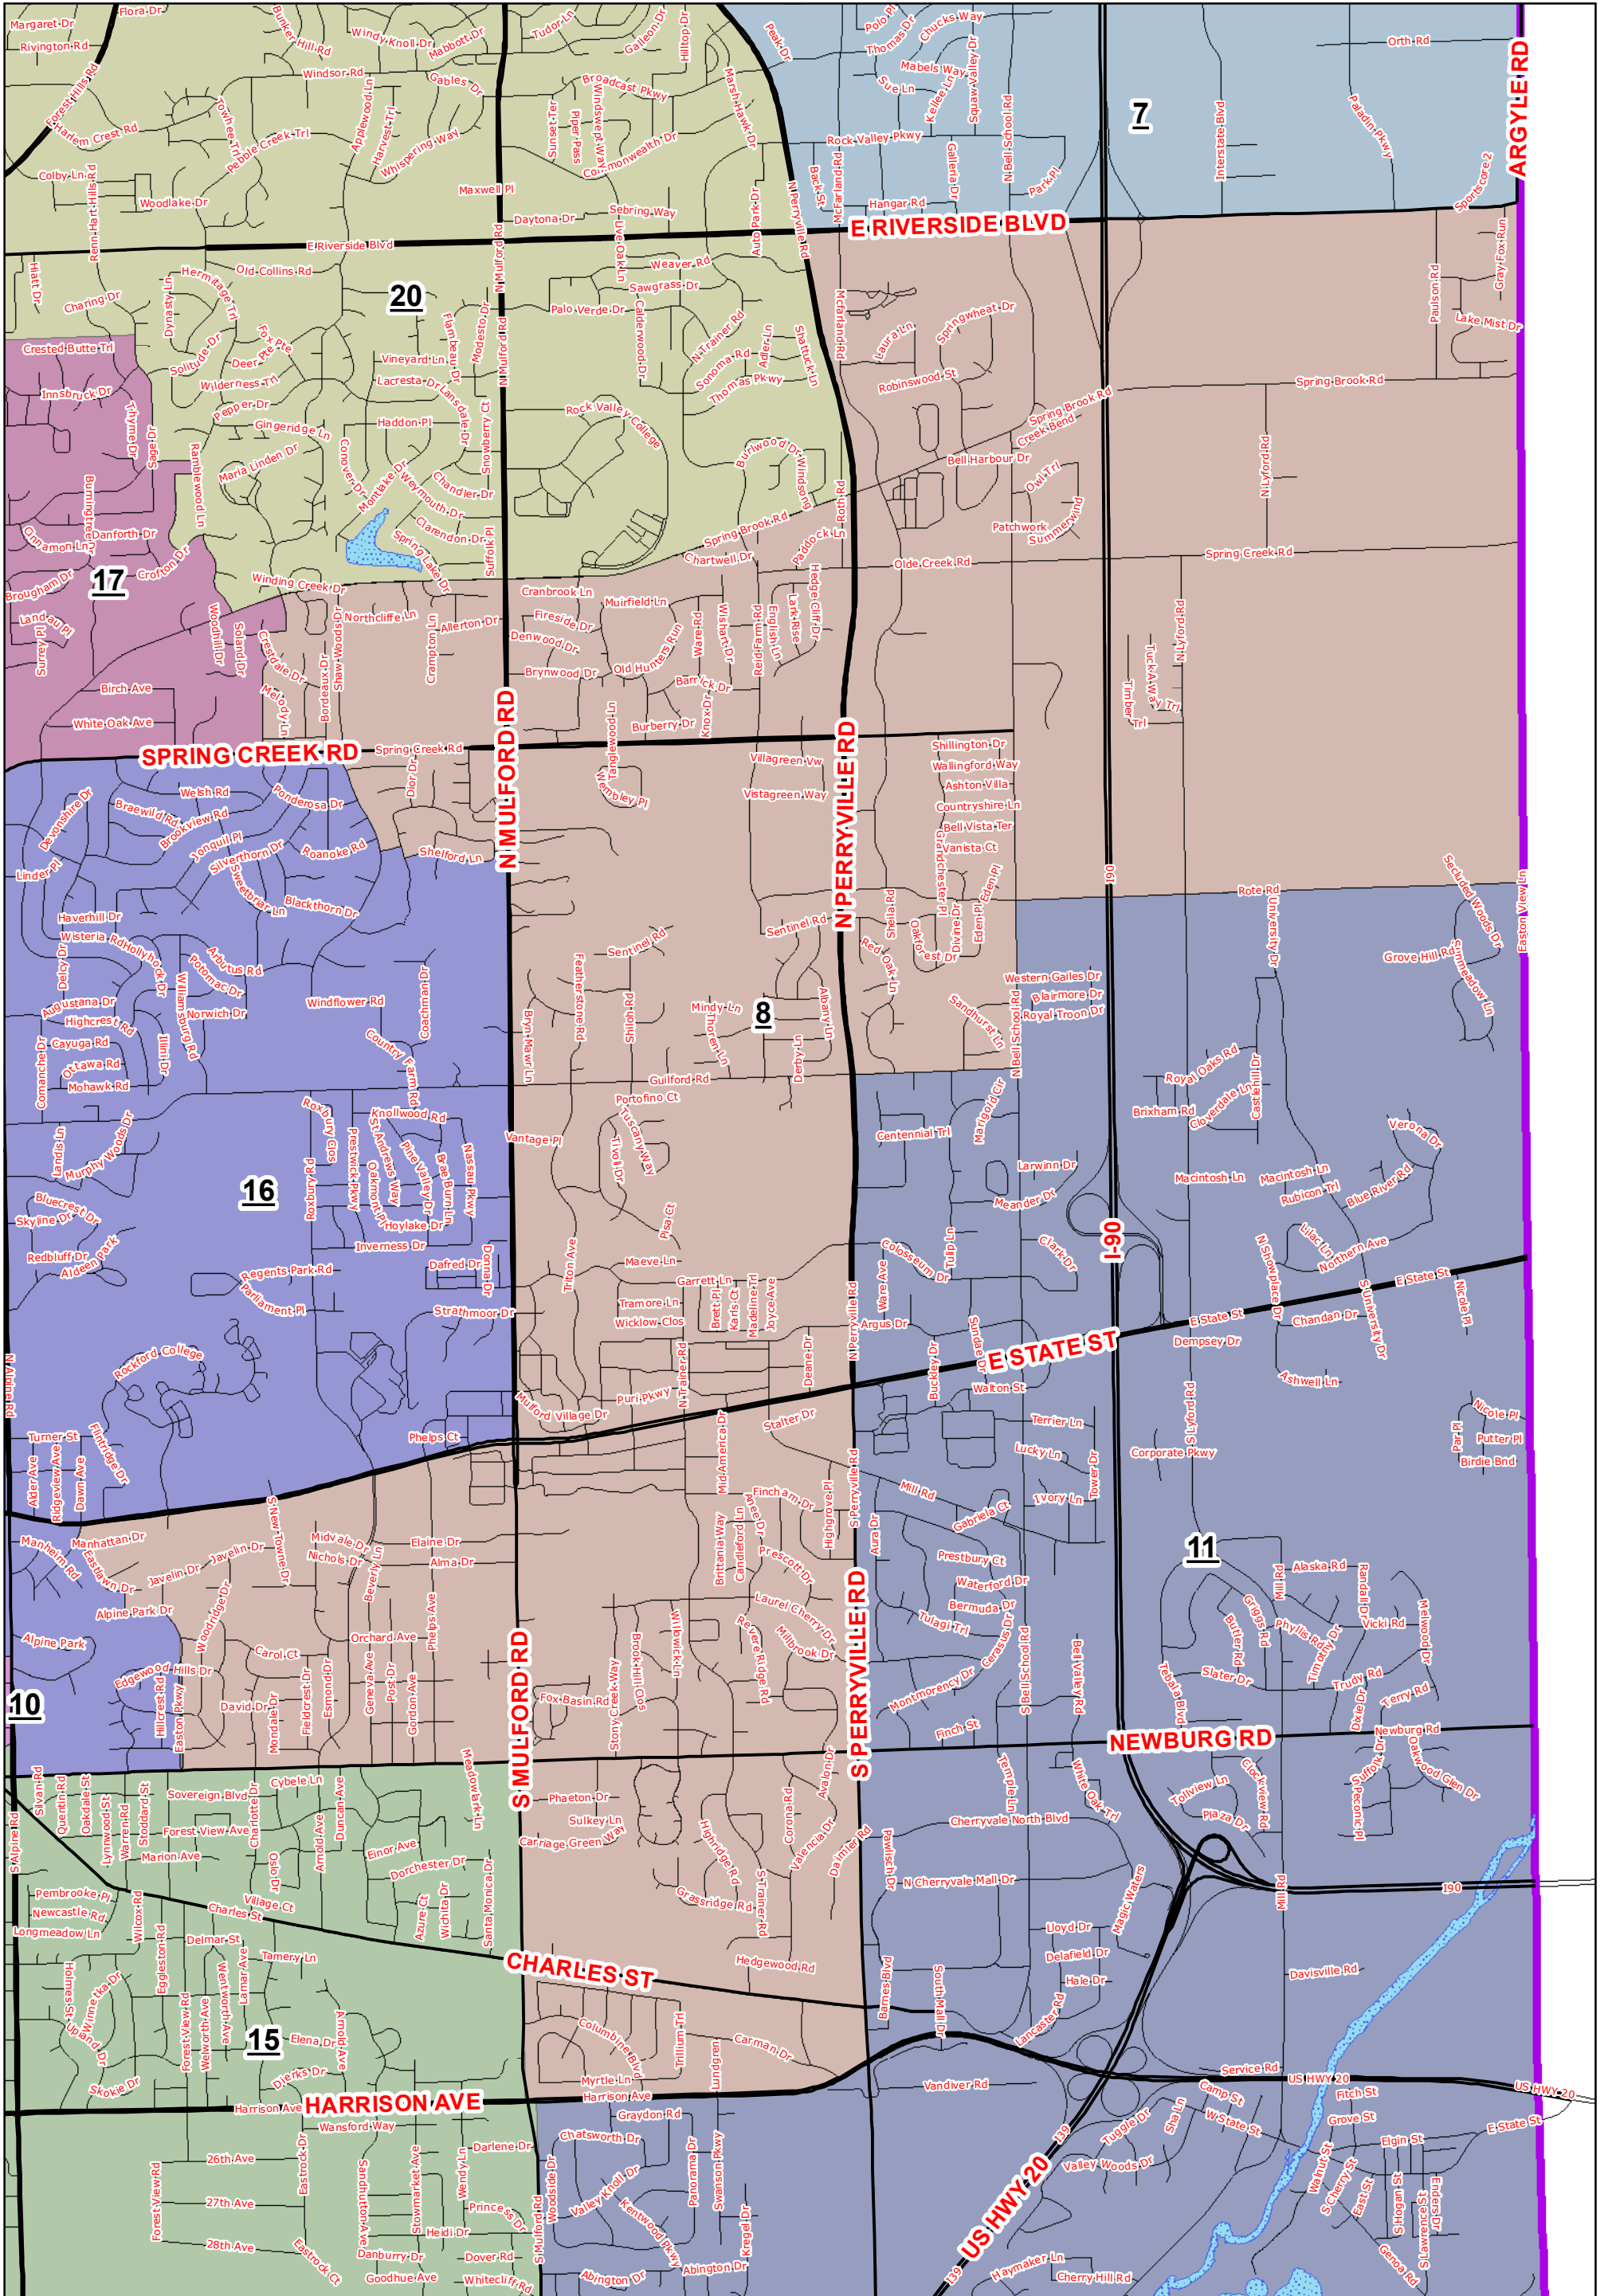

Winnebago County Board District #8

Legend

	3	8	13	18
	4	9	14	19
County Board District	5	10	15	20
1	6	11	16	
2	7	12	17	

The Winnebago County computerized aerial base property maps were assembled using County, State and other data. Districts are based off of the 2010 U.S. Census Block Population. Total population was divided by 20 districts, this comes to an approximate population per district of 14,764.

Map created December 8, 2015