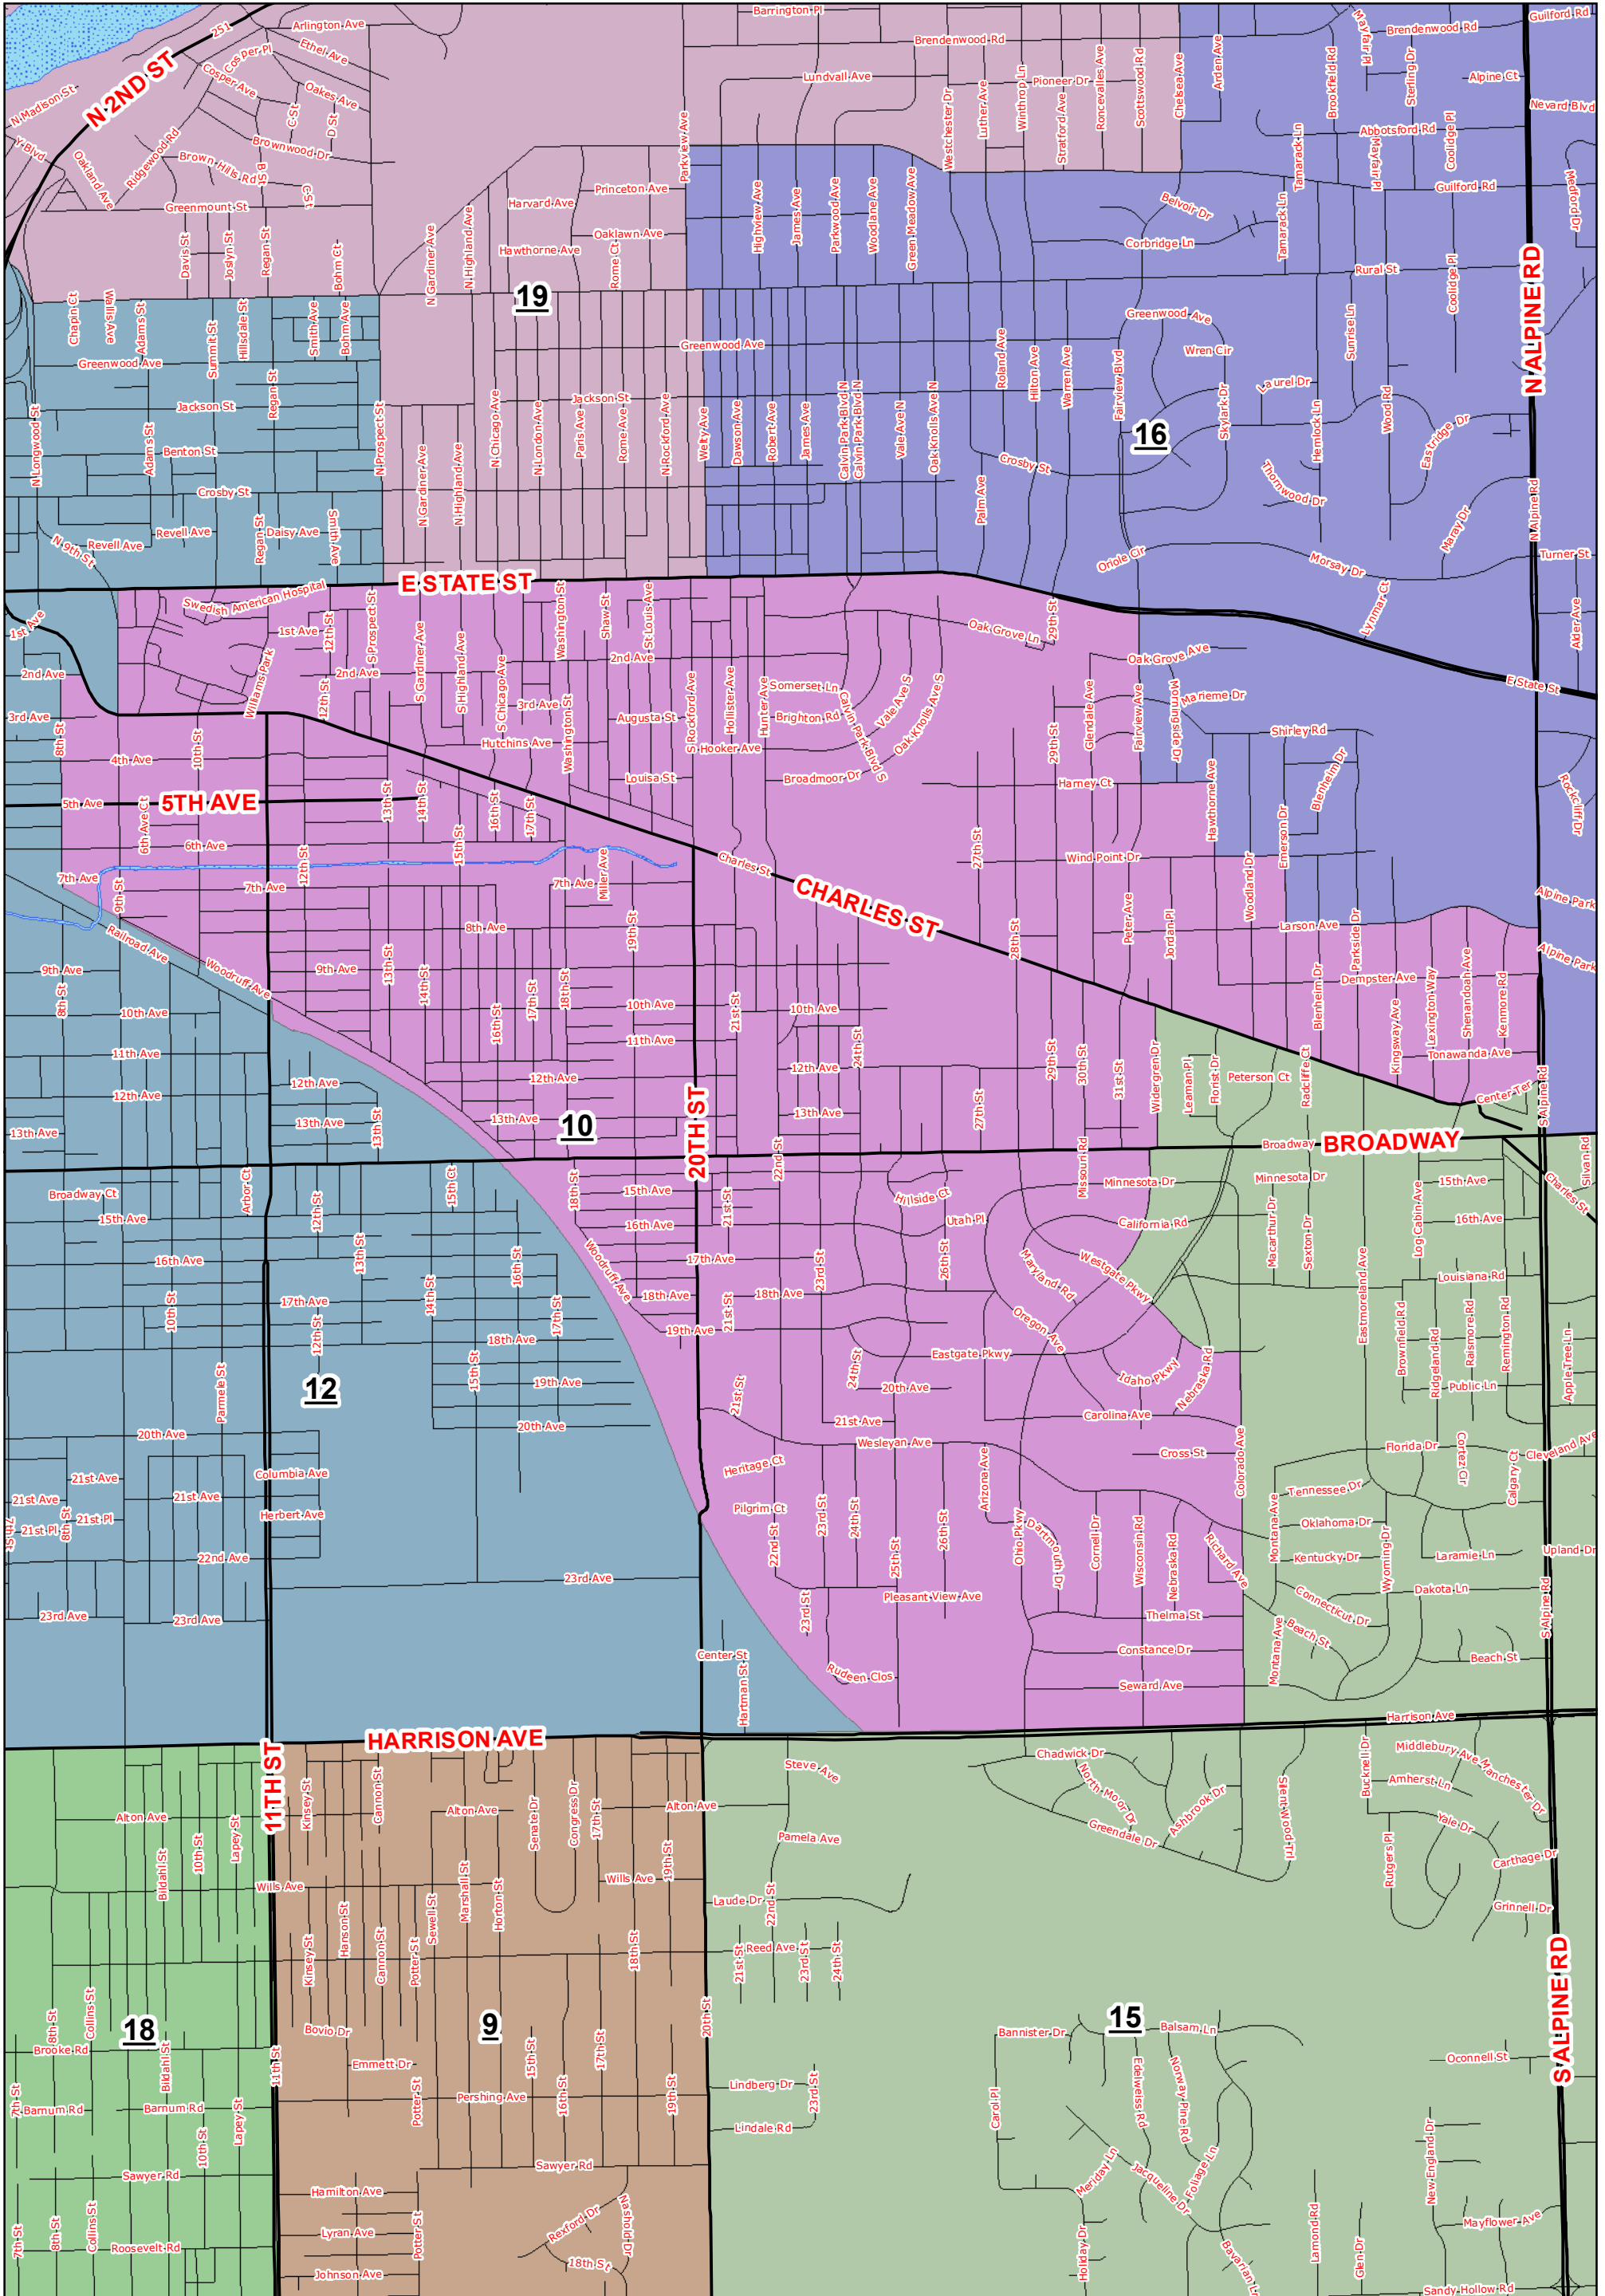

Winnebago County Board District #10

Legend

	3	8	13	18
	4	9	14	19
County Board District	5	10	15	20
1	6	11	16	
2	7	12	17	

The Winnebago County computerized aerial base property maps were assembled using County, State and other data. Districts are based off of the 2010 U.S. Census Block Population. Total population was divided by 20 districts, this comes to an approximate population per district of 14,764.

Map created December 8, 2015