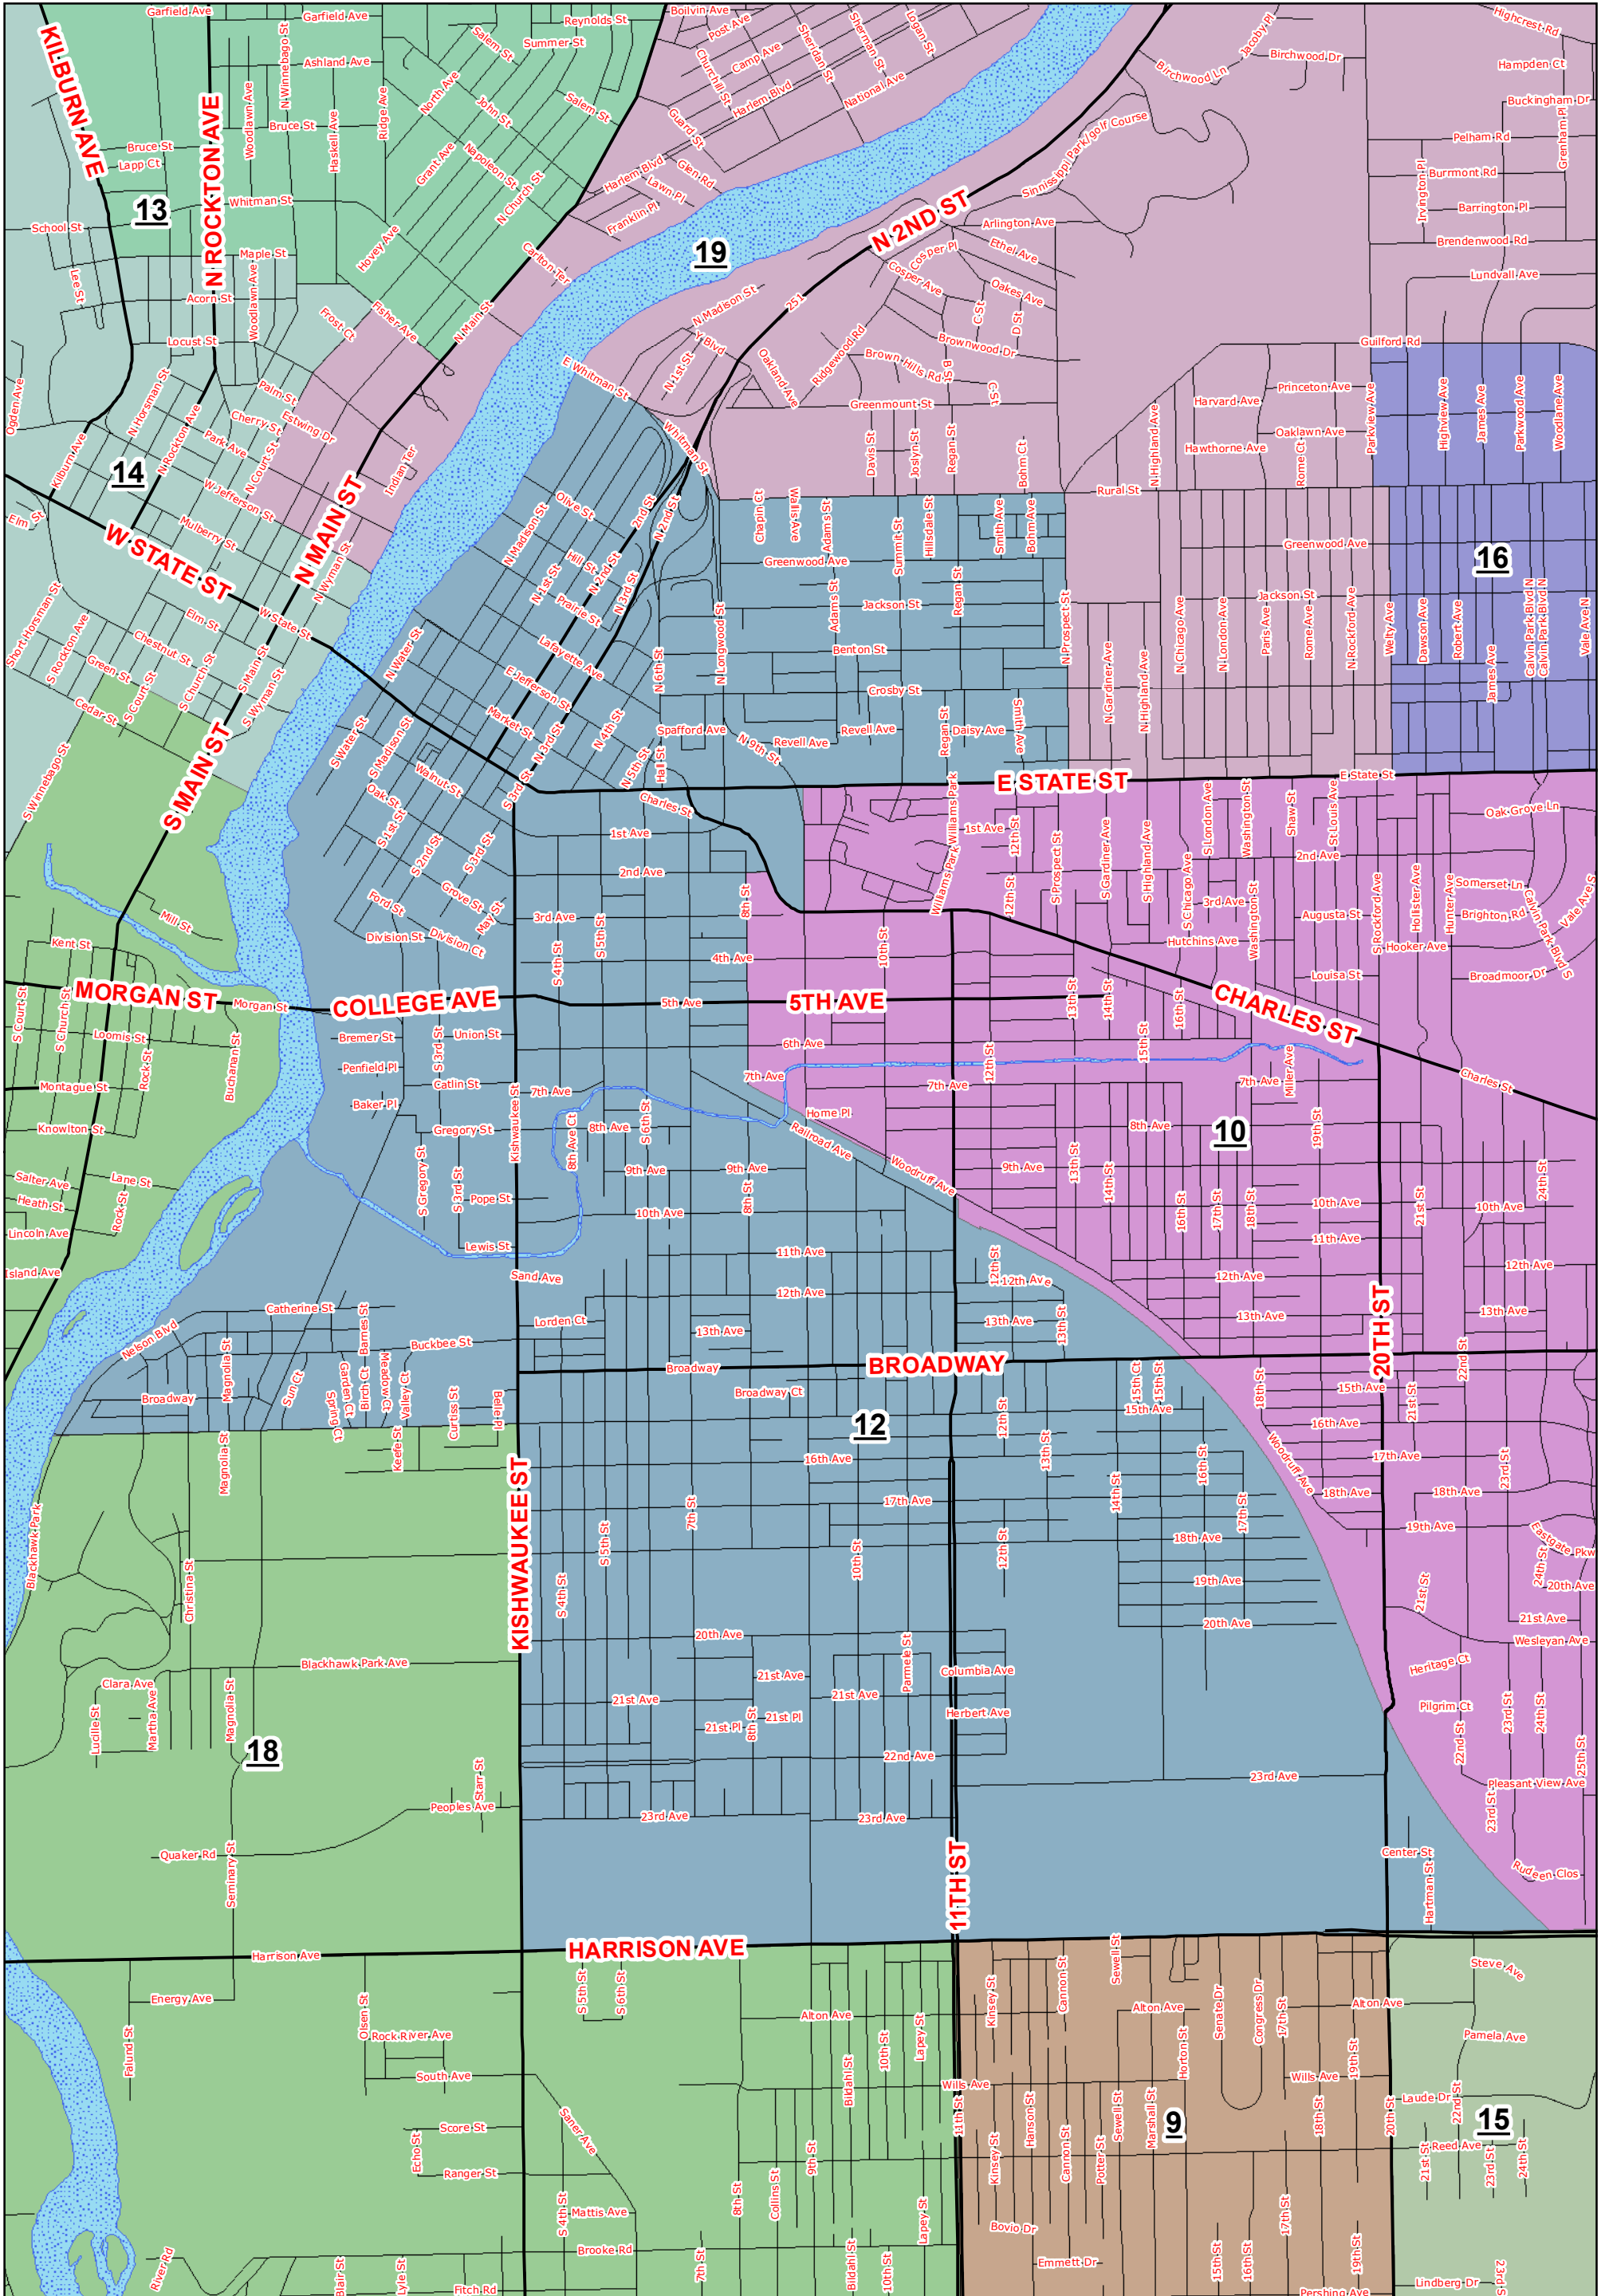

Winnebago County Board District #12

Legend

	3	8	13	18
	4	9	14	19
	5	10	15	20
1	6	11	16	
2	7	12	17	

The Winnebago County computerized aerial base property maps were assembled using County, State and other data. Districts are based off of the 2010 U.S. Census Block Population. Total population was divided by 20 districts, this comes to an approximate population per district of 14,764.

Map created December 8, 2015