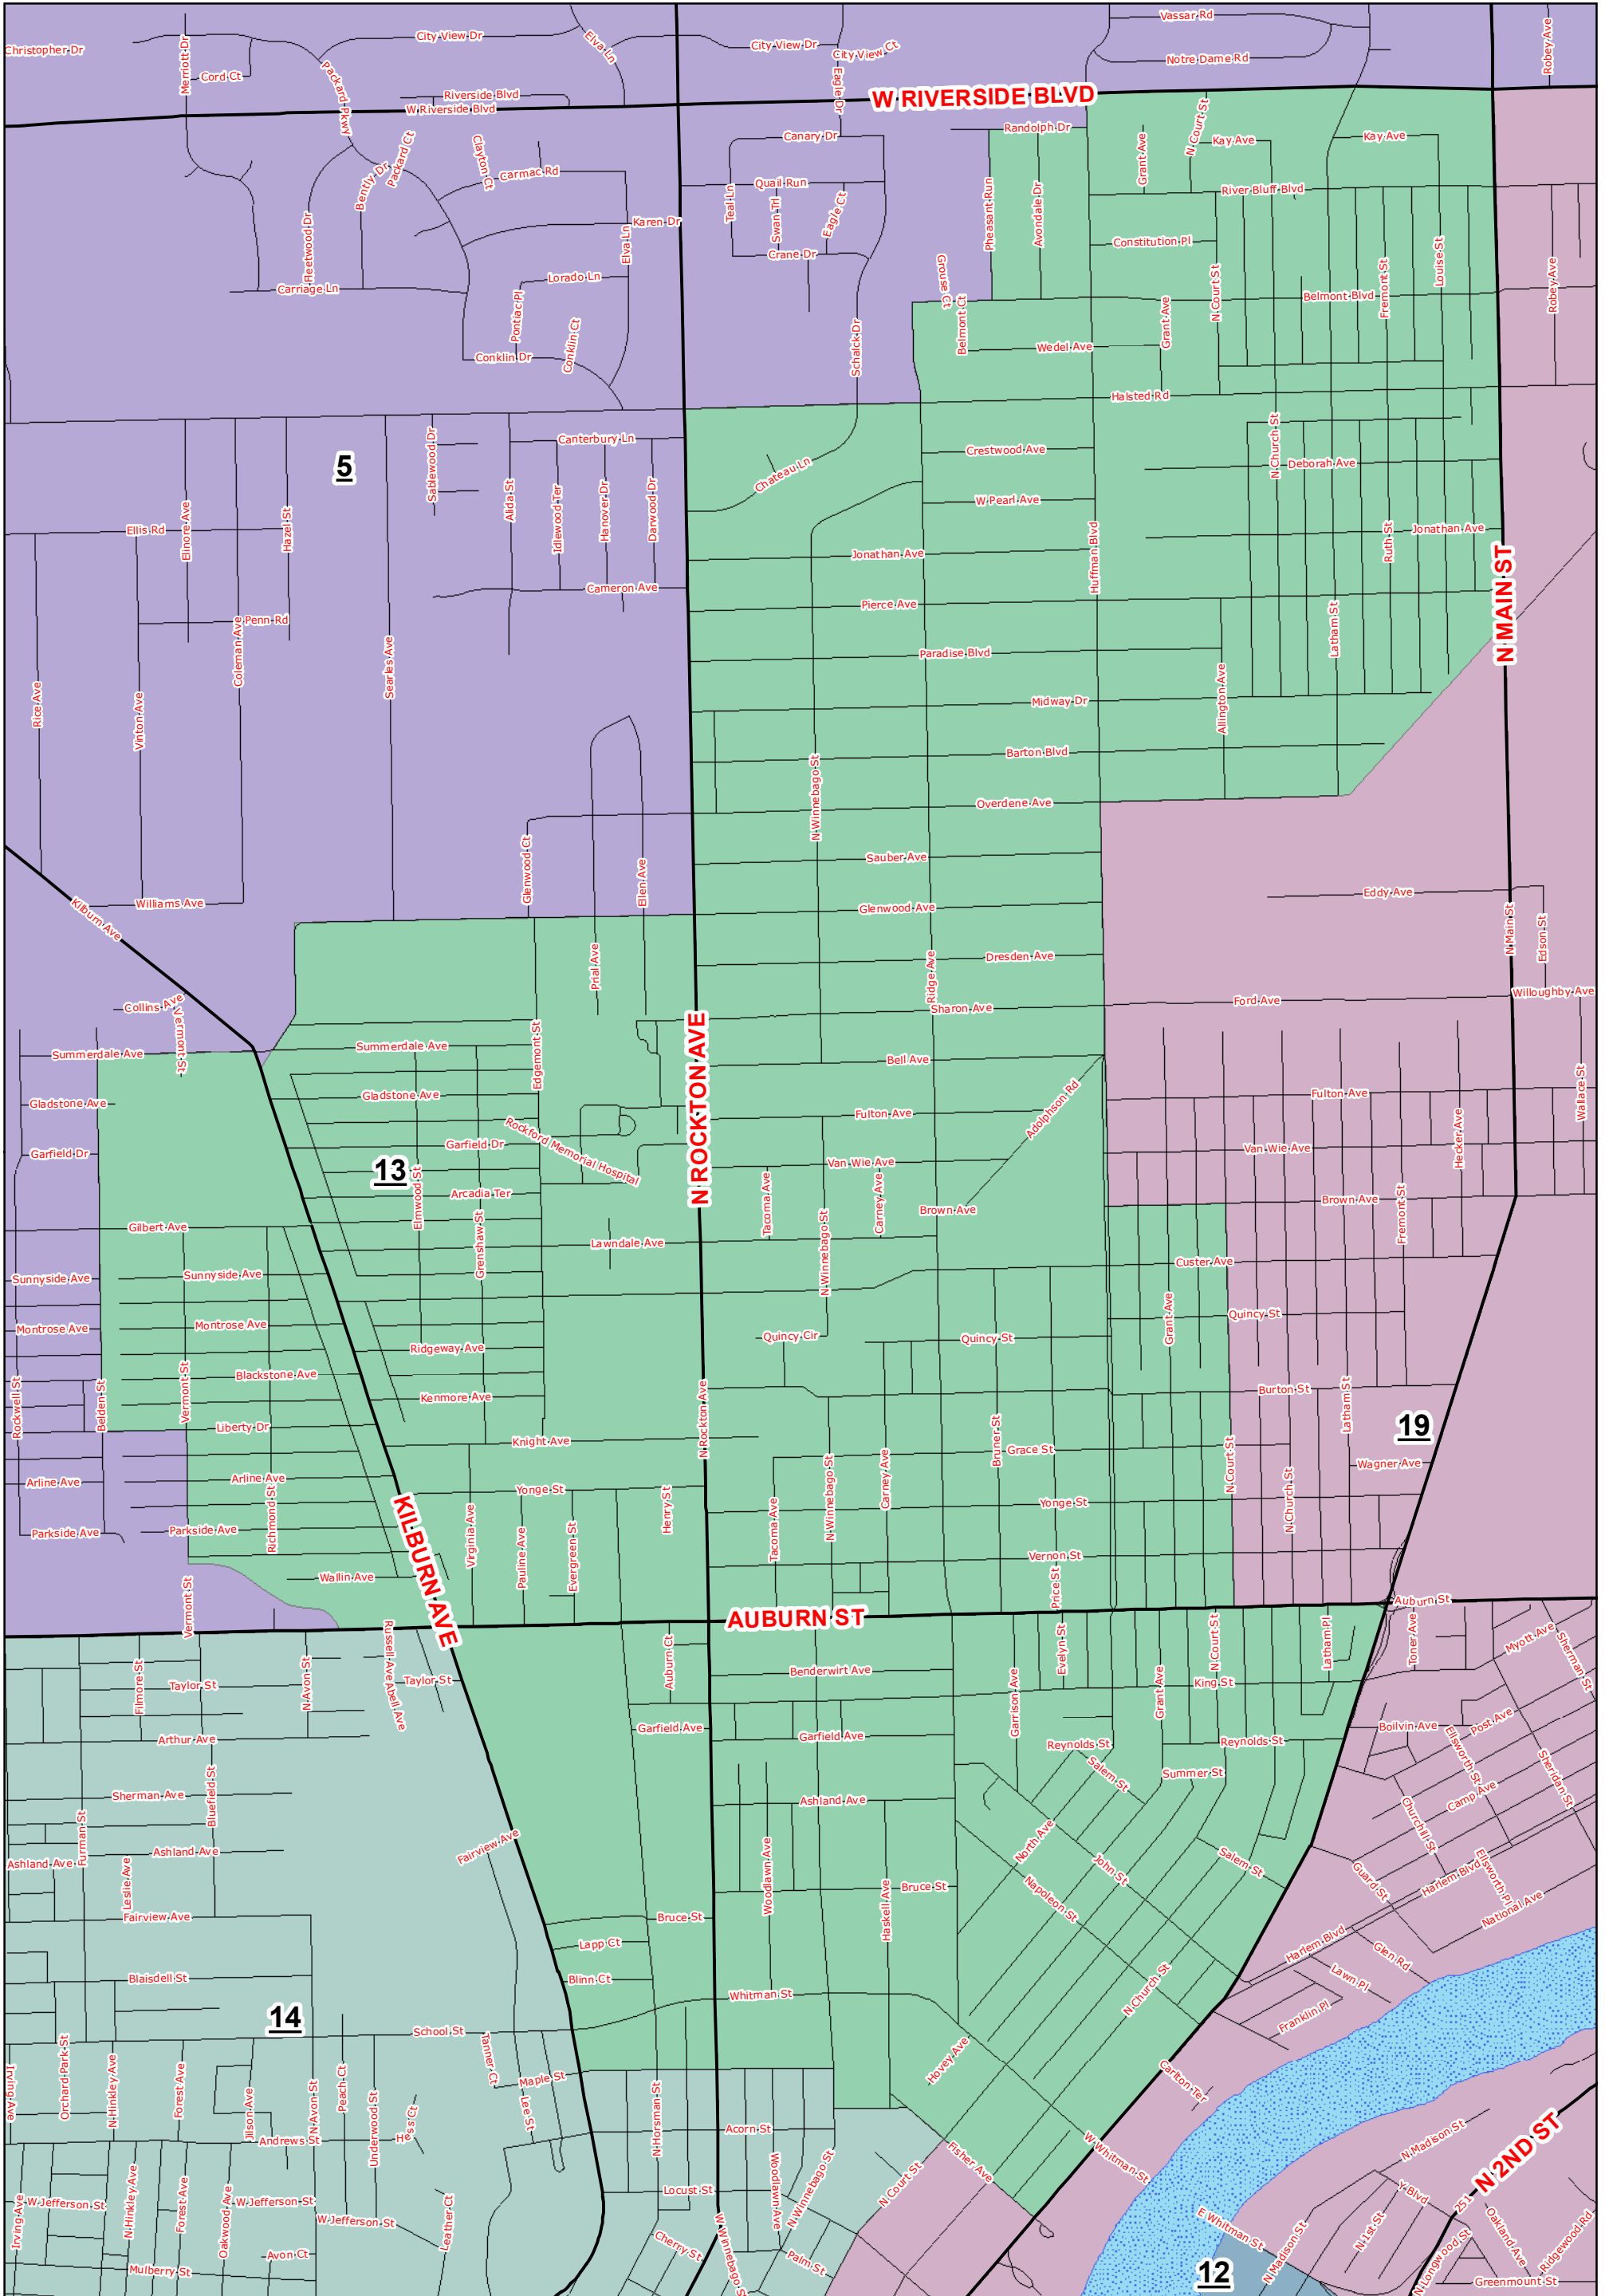

Winnebago County Board District #13

Legend

	3	8	13	18
	4	9	14	19
County Board District	5	10	15	20
1	6	11	16	
2	7	12	17	

The Winnebago County computerized aerial base property maps were assembled using County, State and other data. Districts are based off of the 2010 U.S. Census Block Population. Total population was divided by 20 districts, this comes to an approximate population per district of 14,764.

Map created December 8, 2015