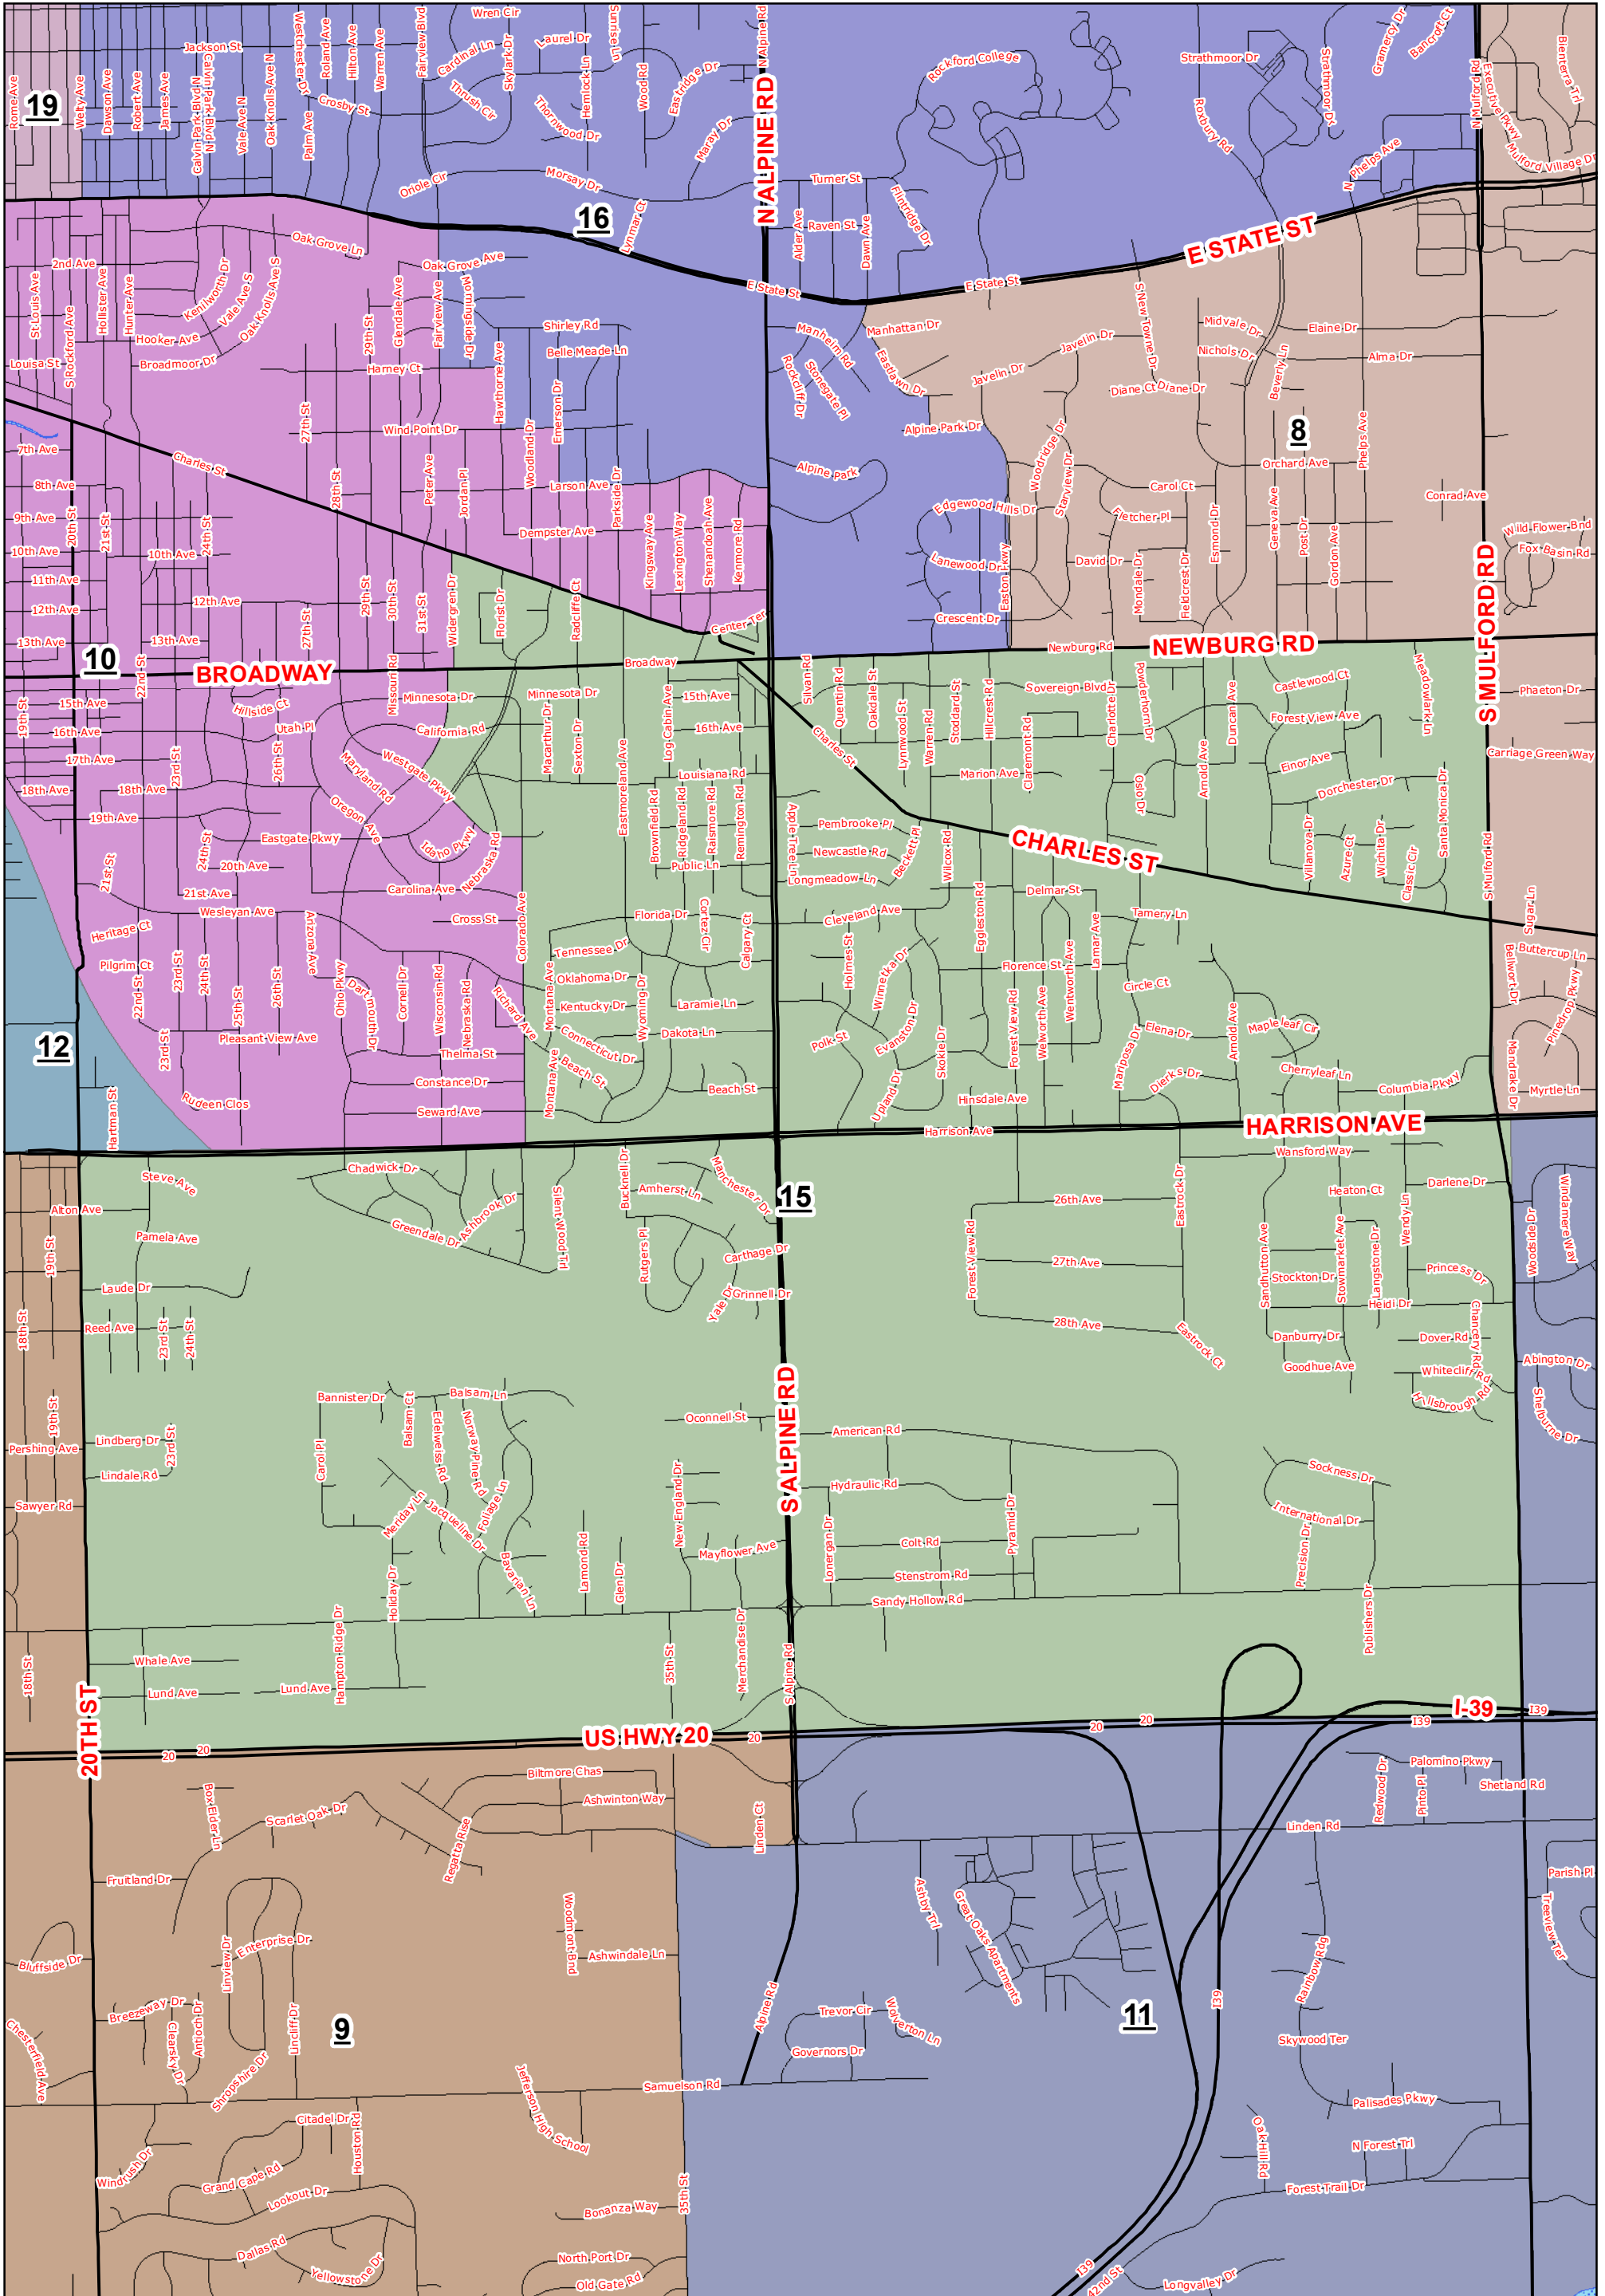

# Winnebago County Board District #15

**Legend**

	3	8	13	18
	4	9	14	19
	5	10	15	20
1	6	11	16	
2	7	12	17	

The Winnebago County computerized aerial base property maps were assembled using County, State and other data. Districts are based off of the 2010 U.S. Census Block Population. Total population was divided by 20 districts, this comes to an approximate population per district of 14,764.

Map created December 8, 2015

0 0.125 0.25 0.5 Miles