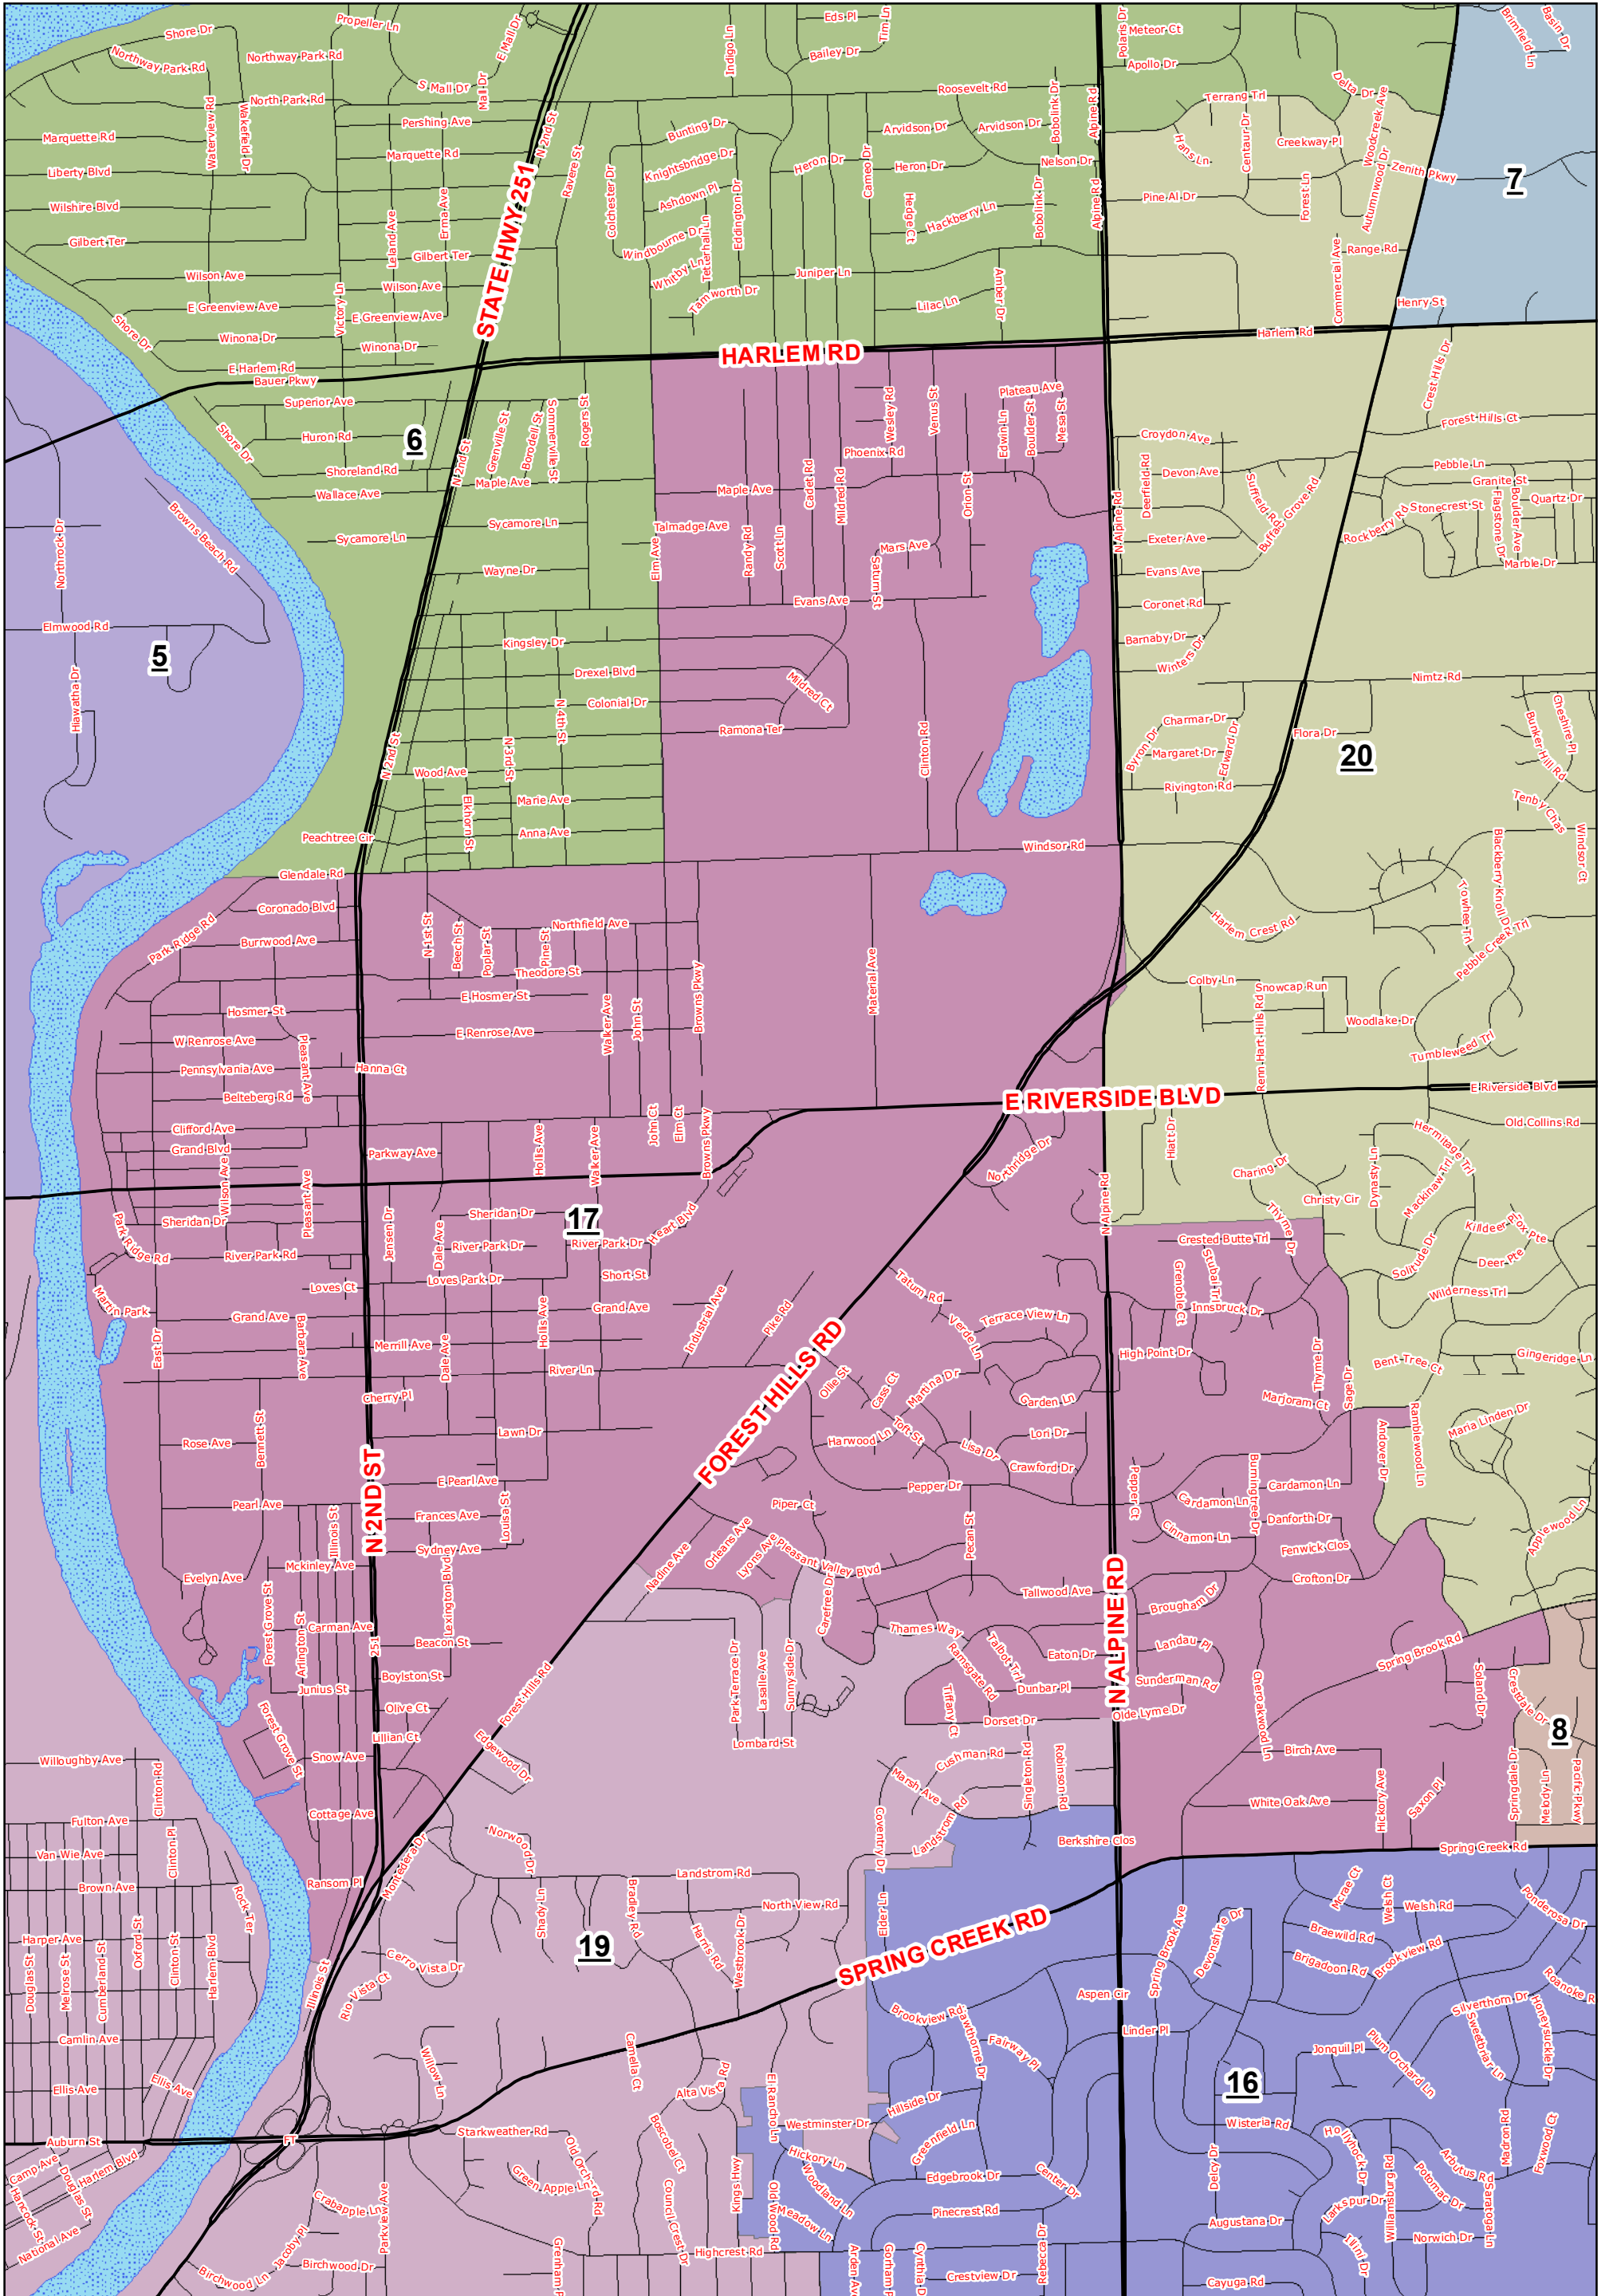

Winnebago County Board District #17

Legend

	3	8	13	18
	4	9	14	19
	5	10	15	20
	6	11	16	
	7	12	17	

The Winnebago County computerized aerial base property maps were assembled using County, State and other data. Districts are based off of the 2010 U.S. Census Block Population. Total population was divided by 20 districts, this comes to an approximate population per district of 14,764.

Map created December 8, 2015

0 0.125 0.25 0.5 Miles