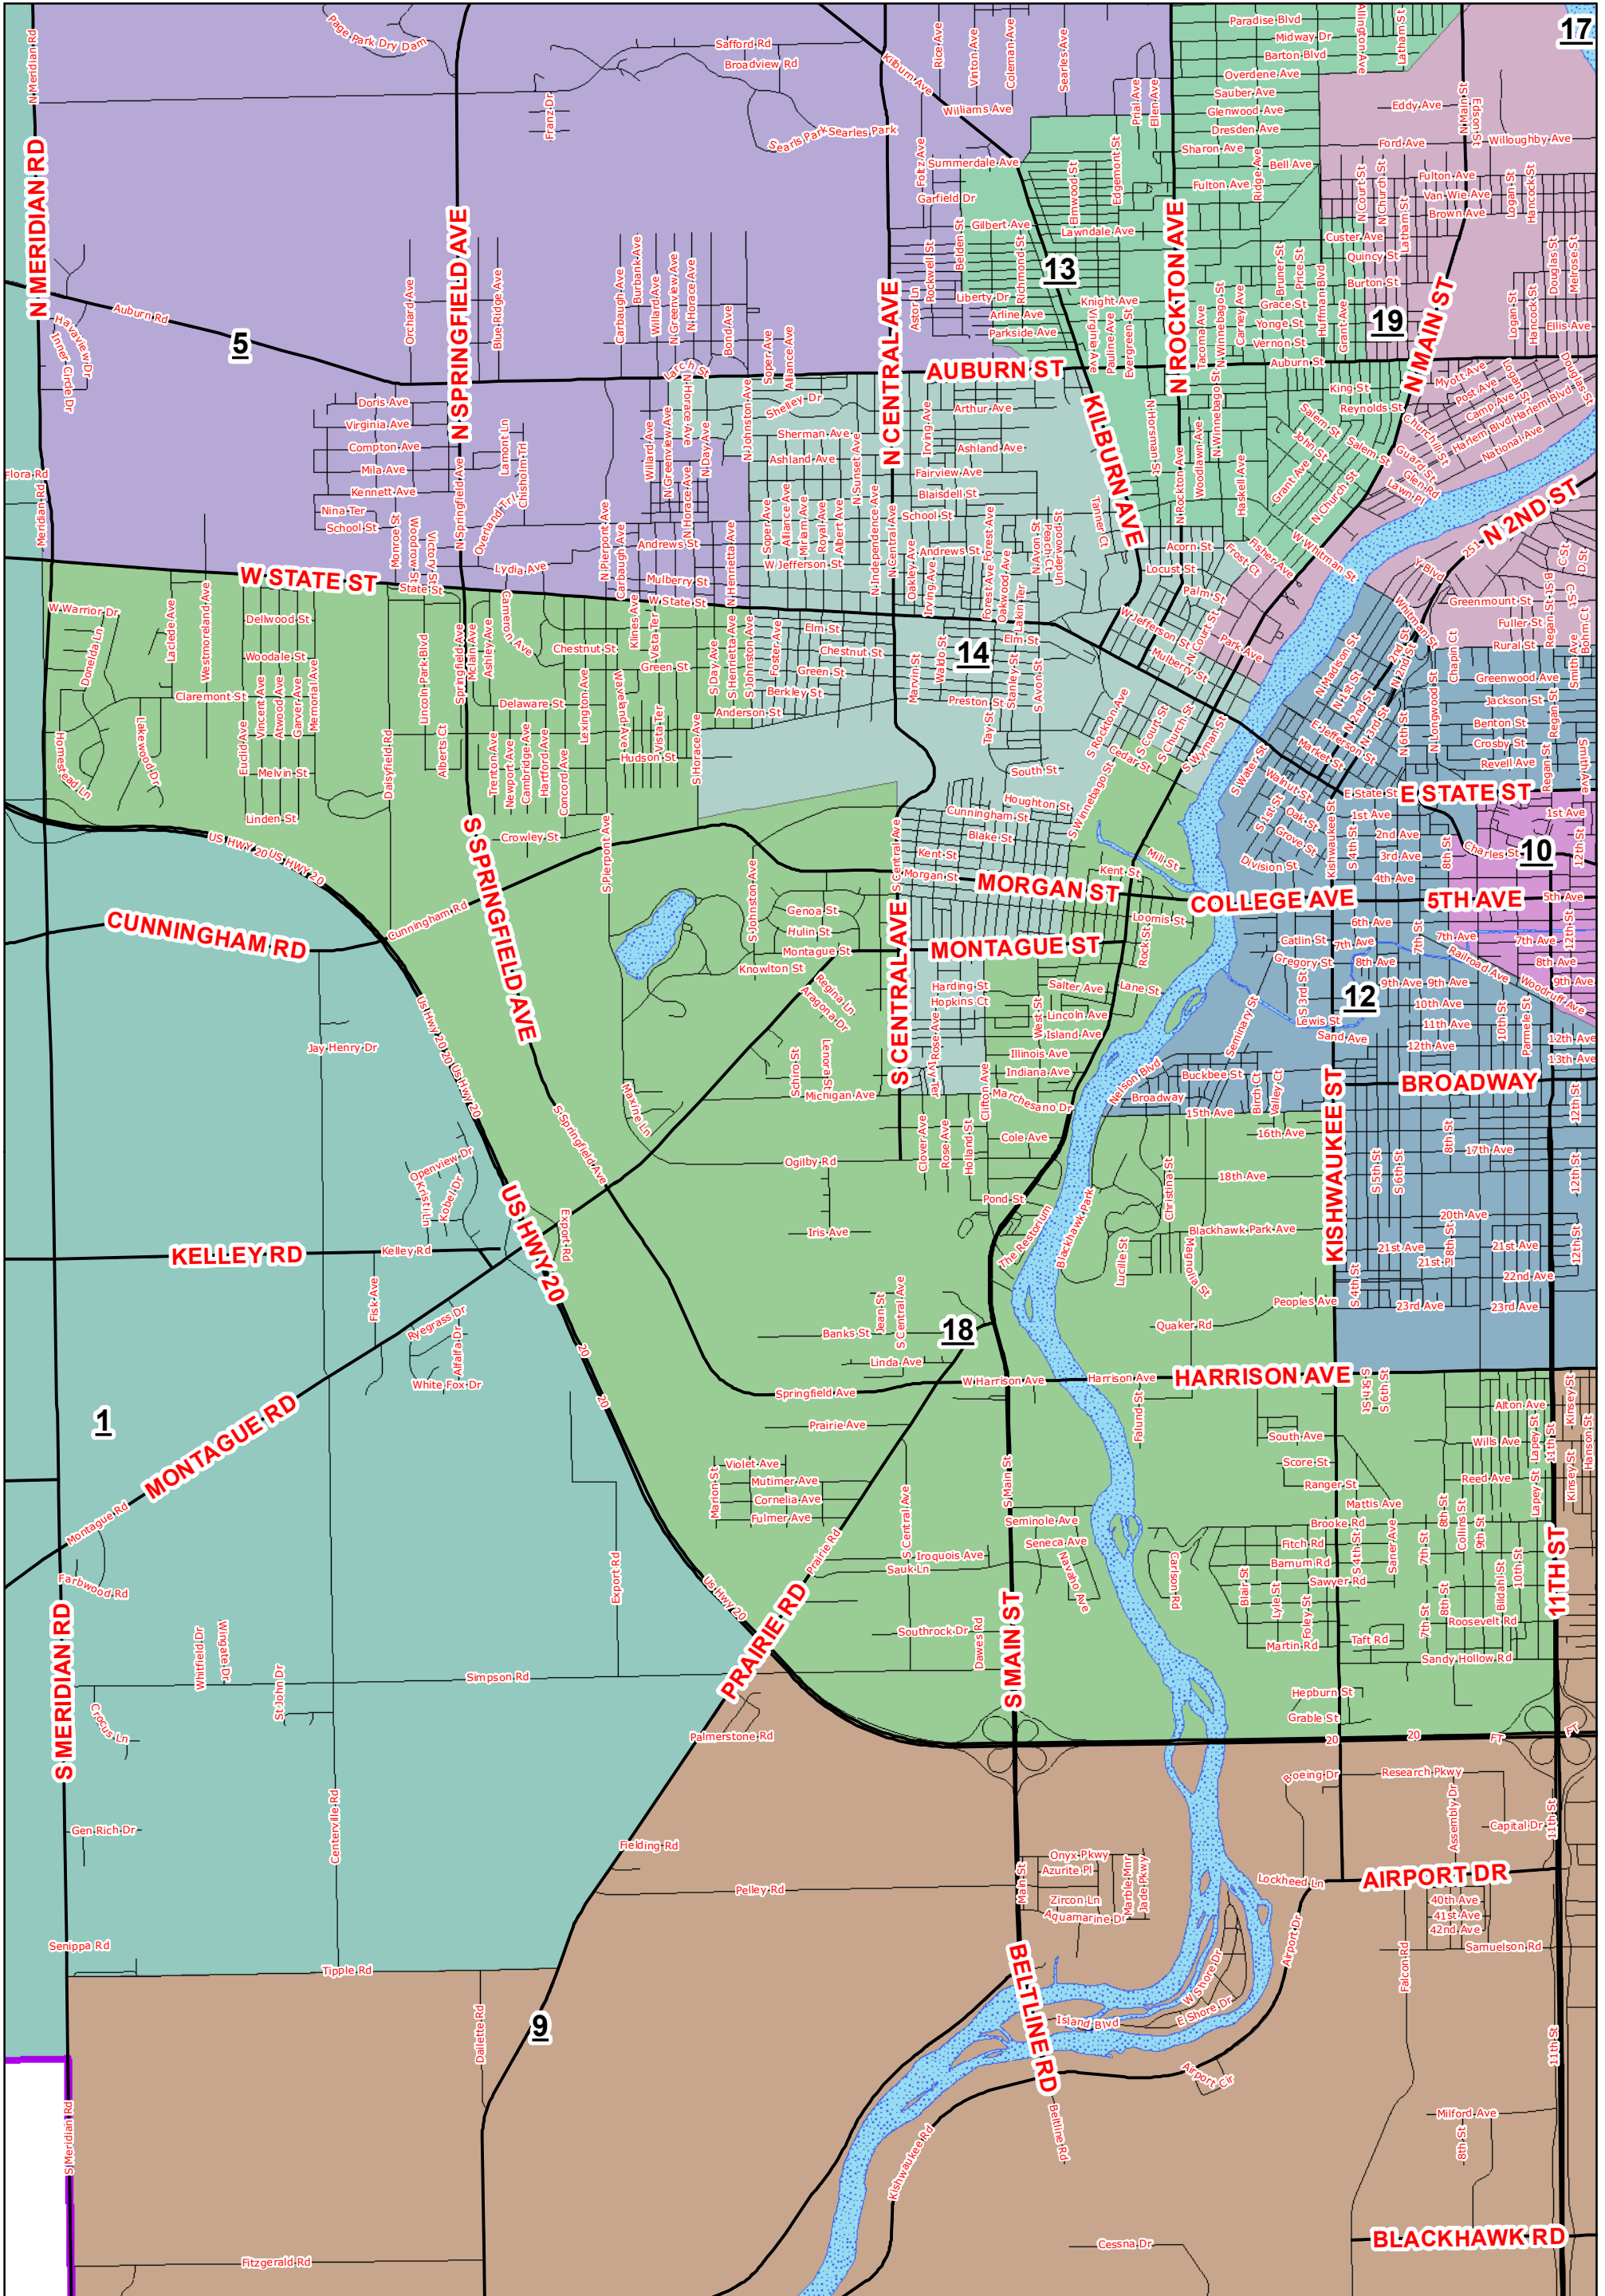

Winnebago County Board District #18

Legend

	3	8	13	18
	4	9	14	19
	5	10	15	20
1	6	11	16	
2	7	12	17	

The Winnebago County computerized aerial base property maps were assembled using County, State and other data. Districts are based off of the 2010 U.S. Census Block Population. Total population was divided by 20 districts, this comes to an approximate population per district of 14,764.

Map created December 8, 2015

0 0.225 0.45 0.9 Miles