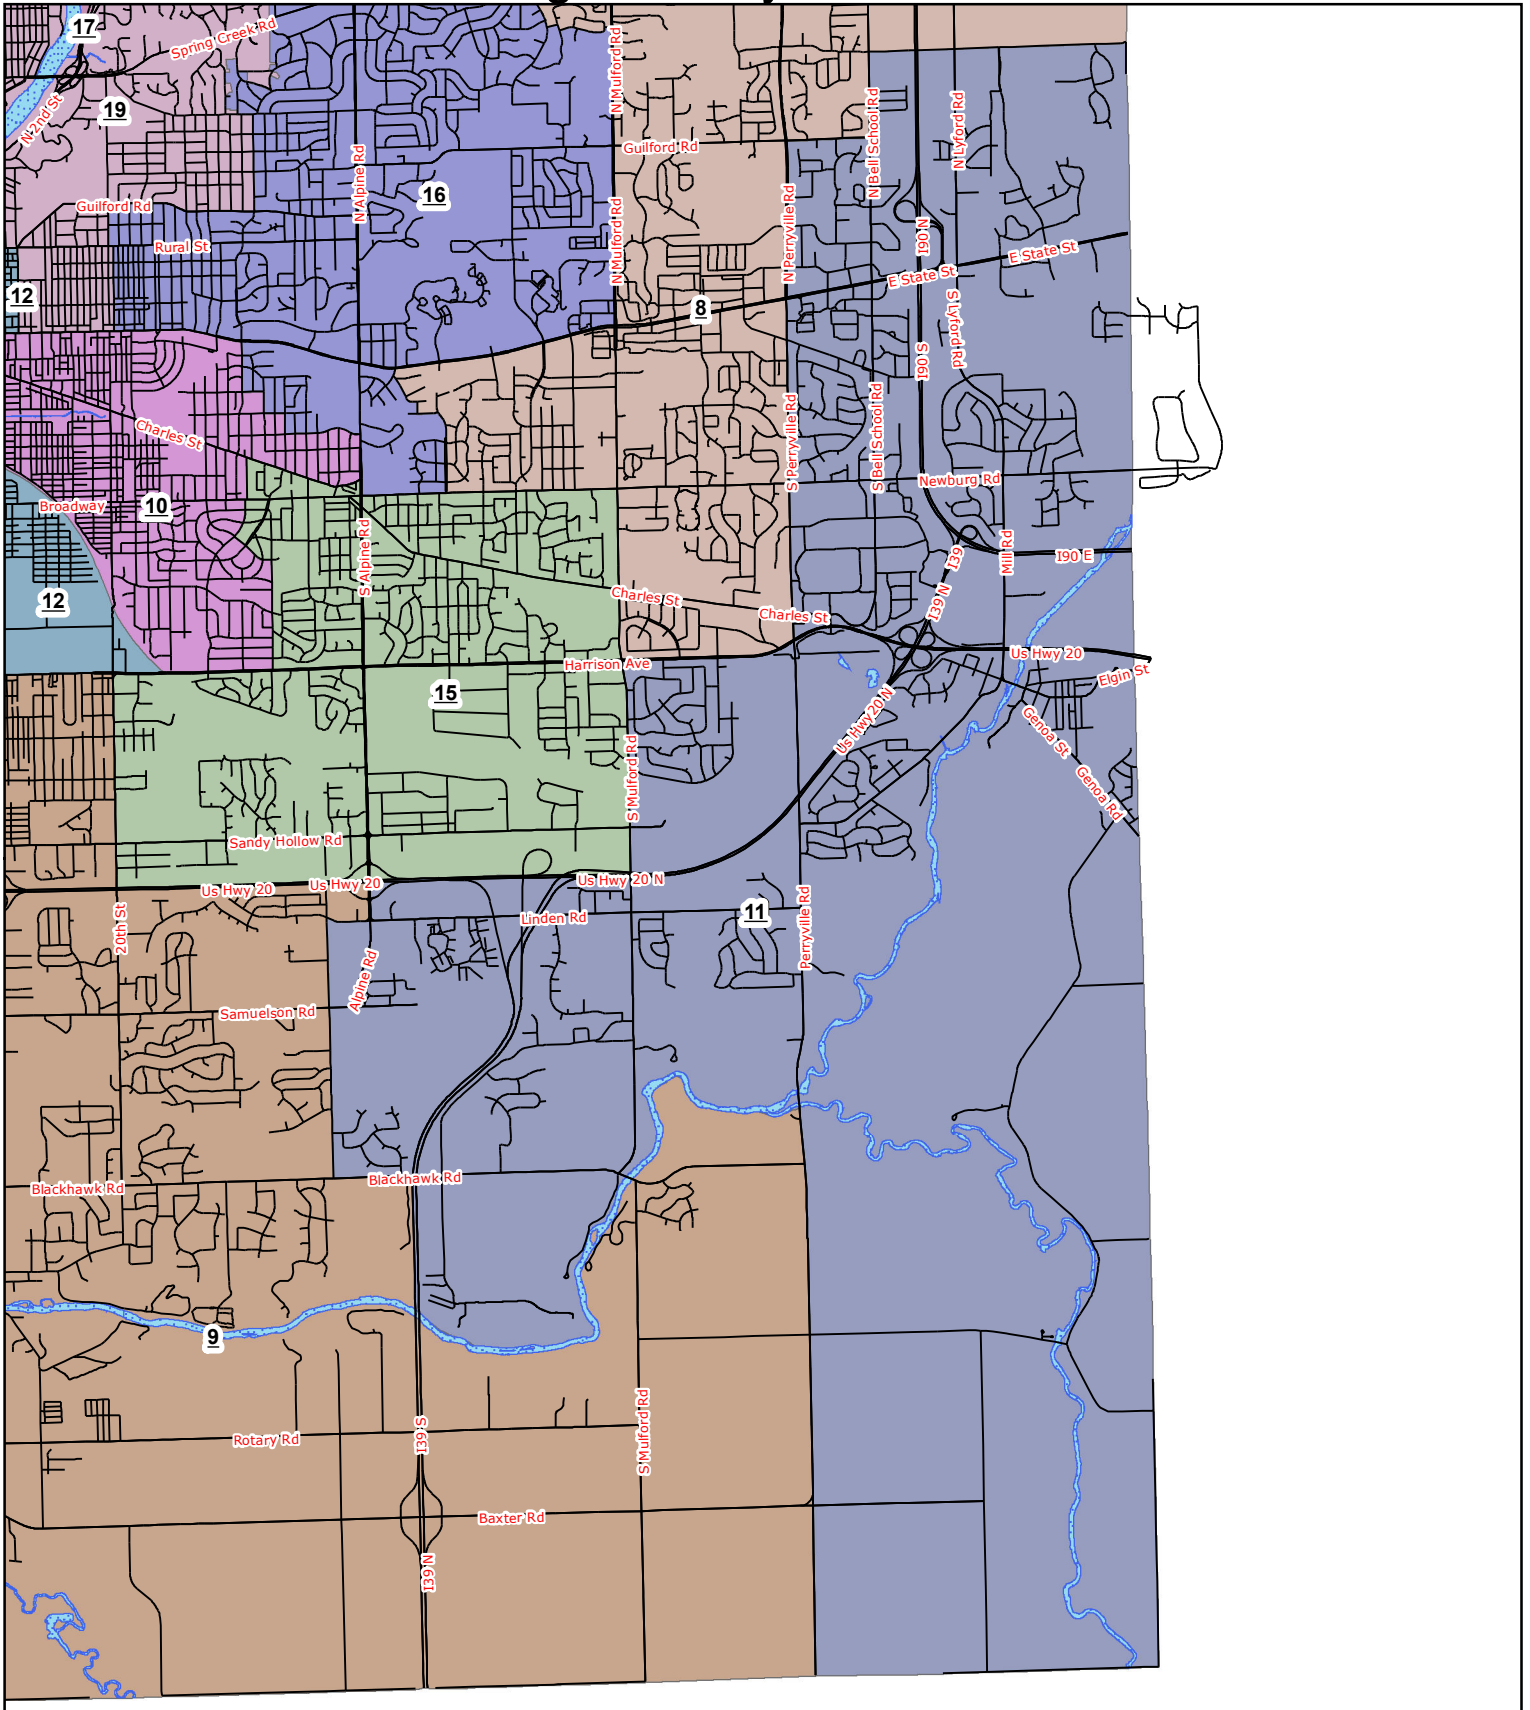

Winnebago County Board District 11

County Board Districts

The Winnebago County computerized aerial base property maps were assembled using County, State and other data. The map files are not intended to be the official survey of the land. The official land records are on file in the Winnebago County recorder's office.

Future districts are based off of the 2010 U.S. Census Block Population. Total population was divided by 20 future districts, this comes to an approximate population per district of 14,764.

June 1, 2011