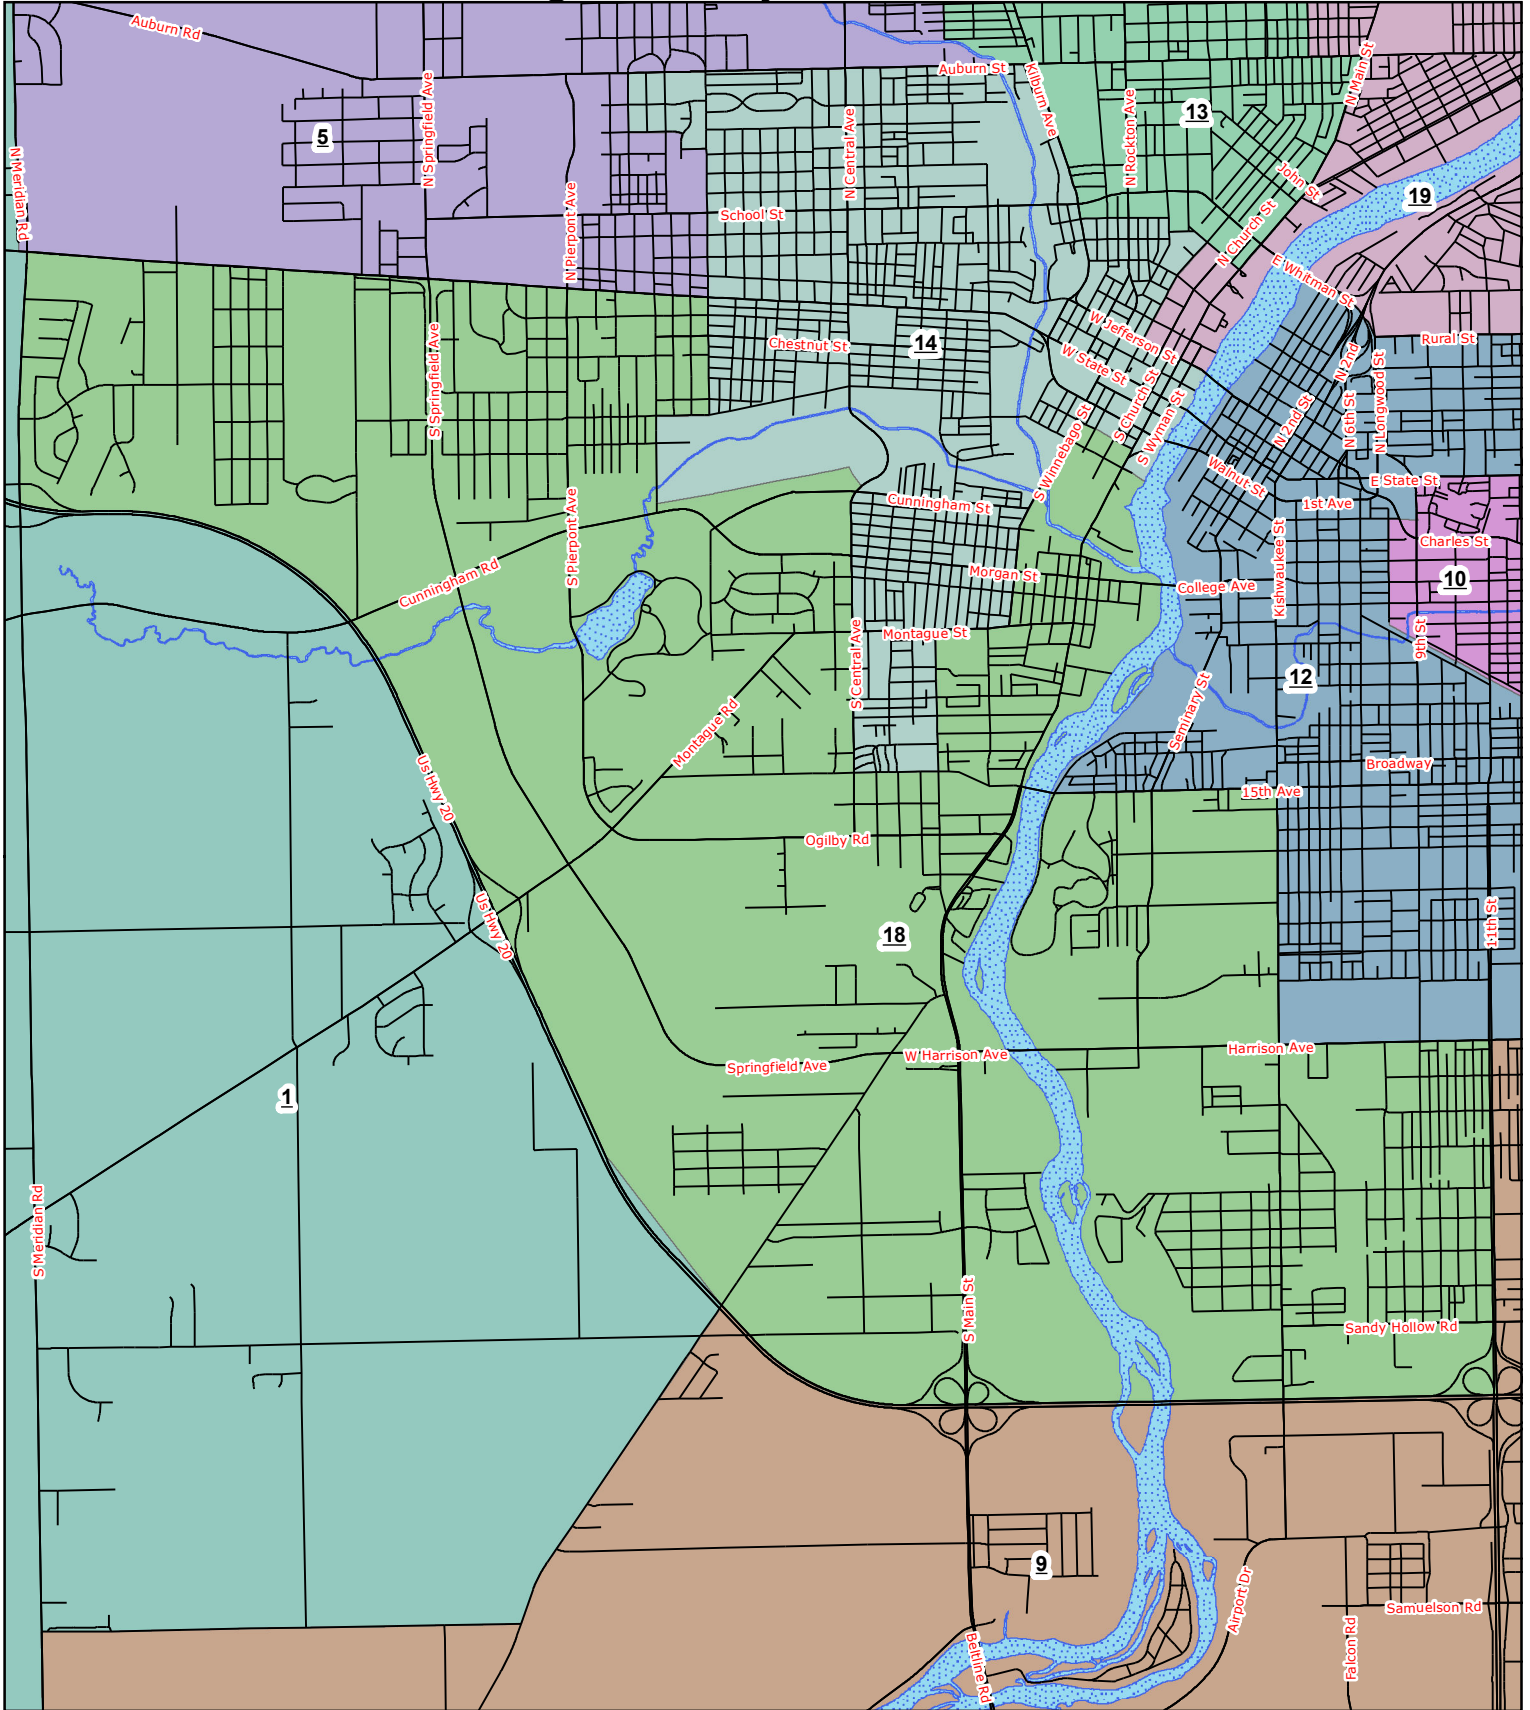

Winnebago County Board District 18

County Board Districts

The Winnebago County computerized aerial base property maps were assembled using County, State and other data. The map files are not intended to be the official survey of the land. The official land records are on file in the Winnebago County recorder's office.

Future districts are based off of the 2010 U.S. Census Block Population. Total population was divided by 20 future districts, this comes to an approximate population per district of 14,764.

June 1, 2011