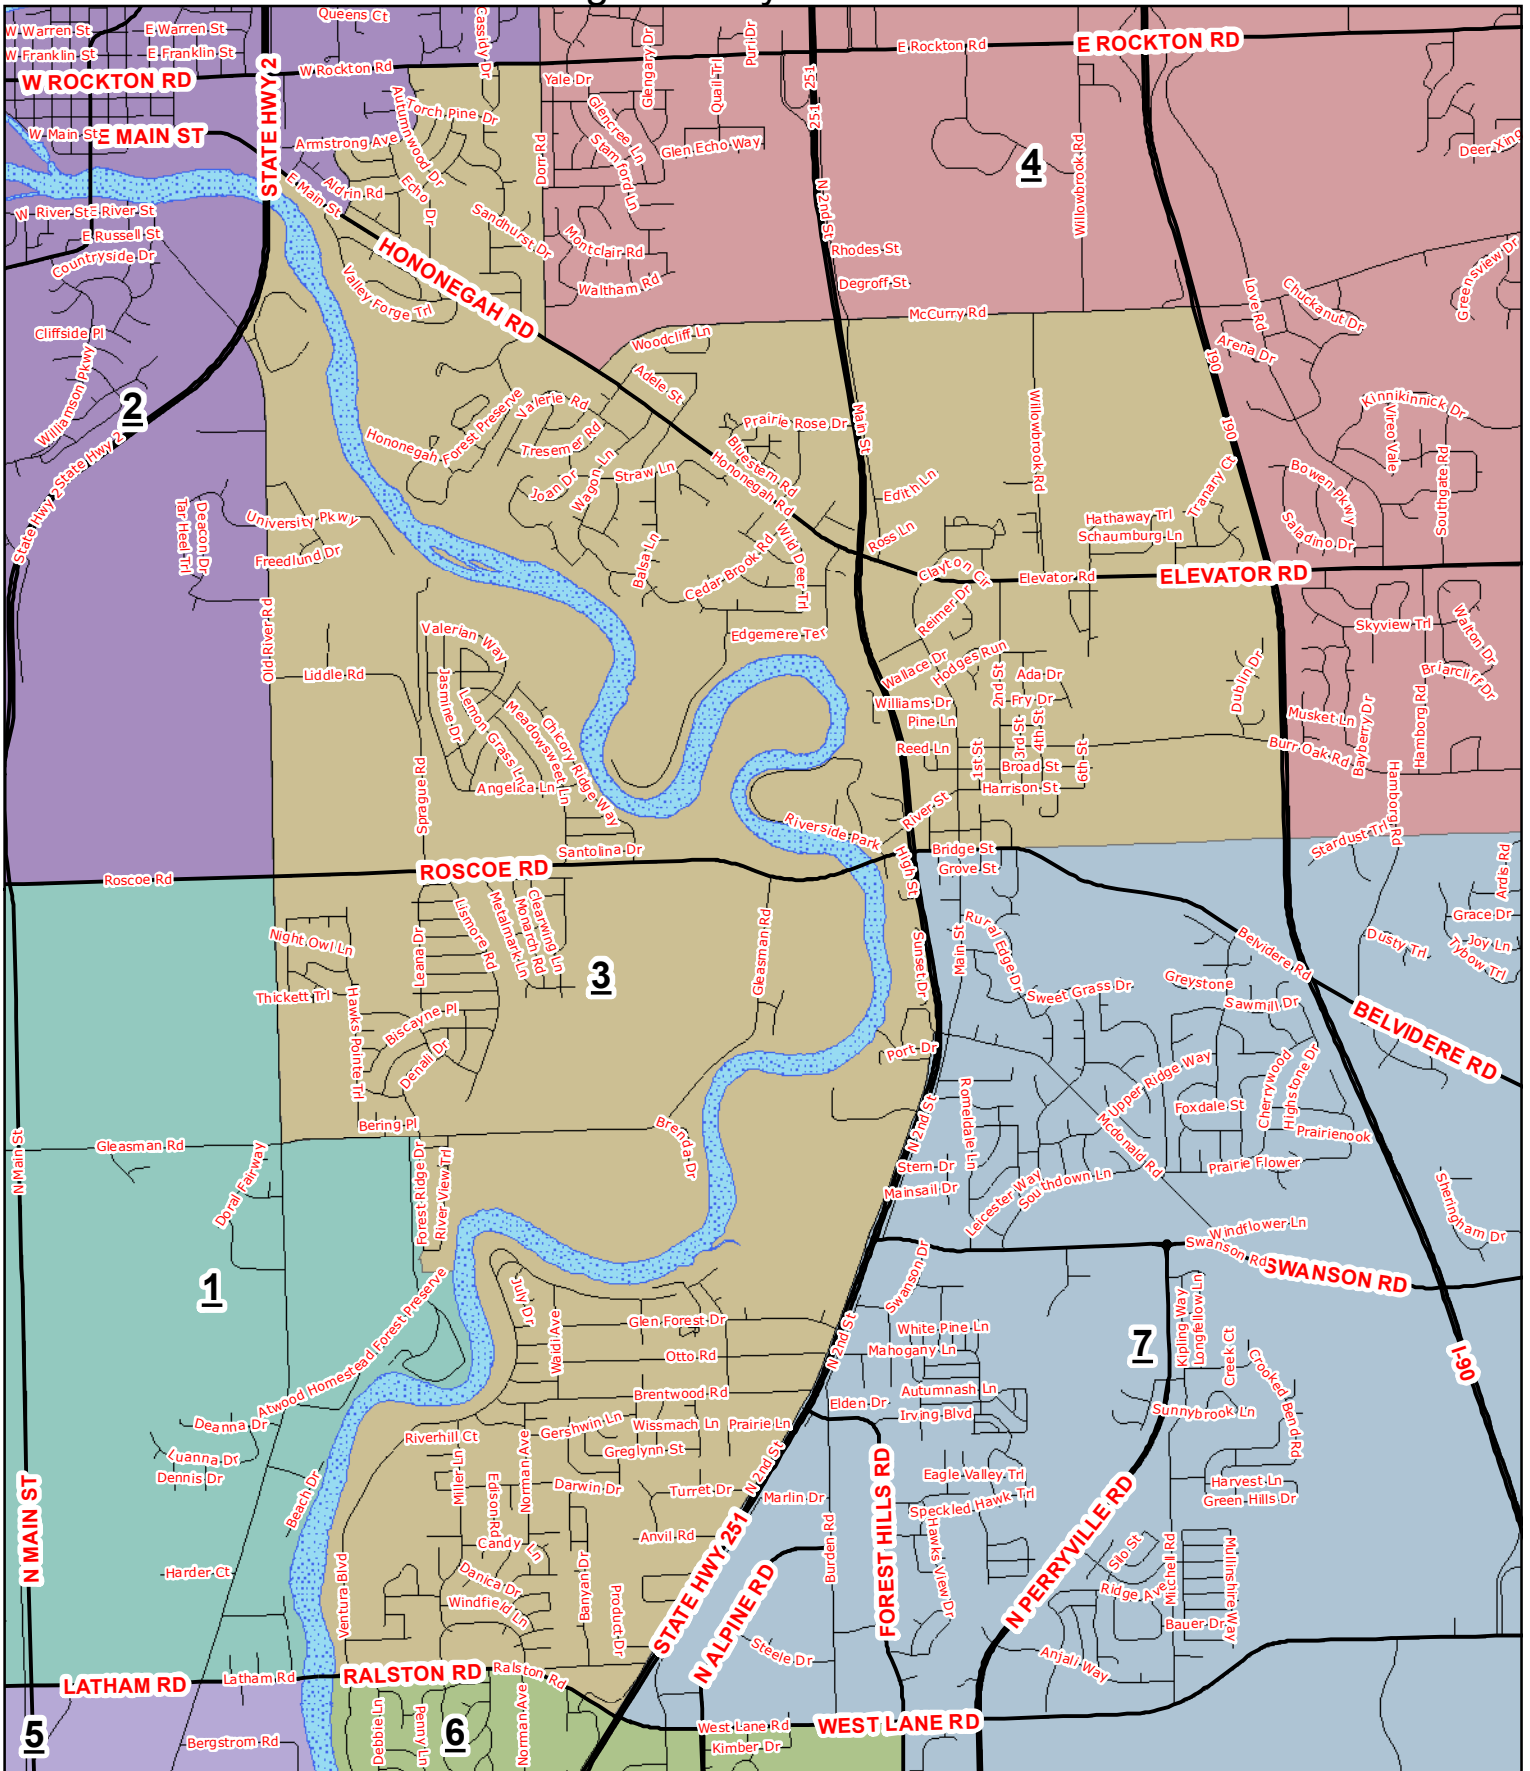

# Winnebago County Board District #3

Legend	
	Water Bodies
	County Boundary
County Board District	
	1
	2
	3
	4
	5
	6
	7
	8
	9
	10
	11
	12
	13
	14
	15
	16
	17
	18

The Winnebago County computerized aerial base property maps were assembled using County, State, and other data. The approximate population per district is 14,764 which is based off of the 2010 U.S. Census Block Population.

Map created February 6, 2018